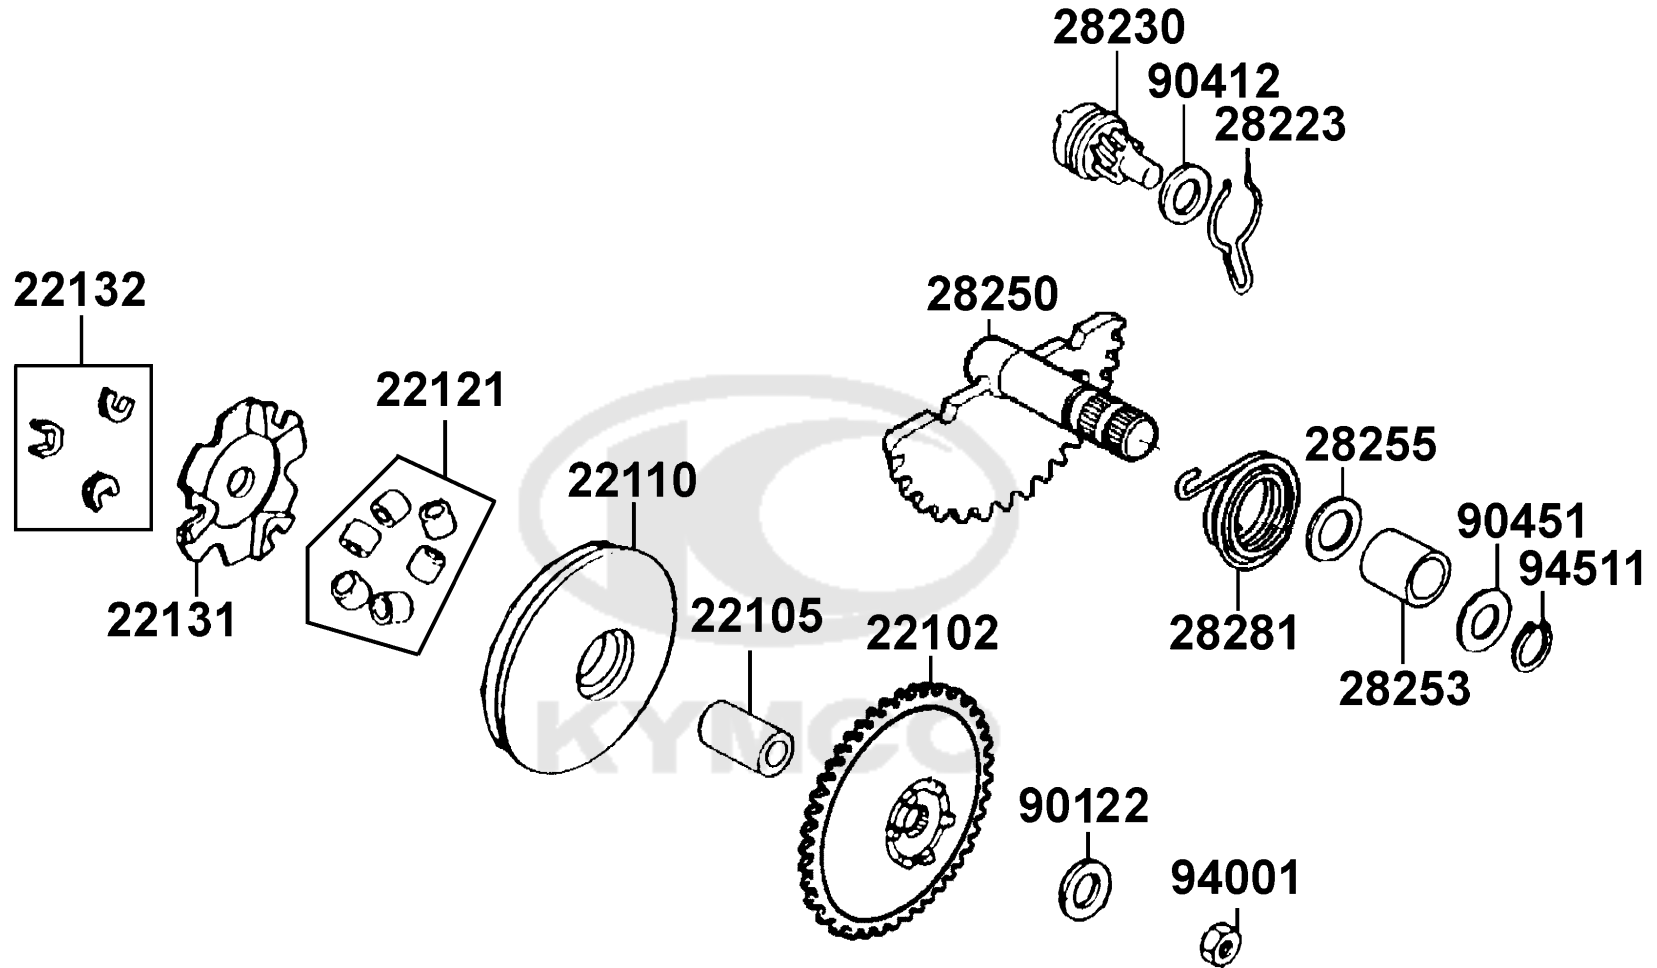

E04

Starting Motor

Sales mark	Ref no	Part no	Description	Reg description	Regd no	E04
	31203	31203-GKAK-901	HOLDER COMP STARTER PINION	HOLDER COMP STARTER PINION	1	
	31209	31209-GKAK-901	PINION ASSY STARTER	PINION ASSY STARTER	1	
	31210	31210-GKAK-90A	MOTOR UNIT START	MOTOR UNIT START	1	
	32105-LBD3-900	32105-LBD3-900	SUB HARNESS	SUB HARNESS	1	
	32105-LBD3-90A	32105-LBD3-90A	SUB HARNESS	SUB HARNESS	1	
	91309	91309-GKAK-901	O RING	O RING	1	
	96001	96001-06025-06	BOLT FLANGE SH 6*25	BOLT FLANGE SH 6*25	1	

E05

Left Crankcase Cover

Sales mark	Ref no	Part no	Description	Reg description	Regd no	E05
------------	--------	---------	-------------	-----------------	---------	------------

**	11341	11341-KBCB-900	COVER L SIDE	COVER L SIDE	1	
	11395	11395-GKAK-901	GASKET L COVER	GASKET L COVER	1	
	9000A	9000A-KTDT-900	BOLT ASSY SPECIAL 6X29.5	BOLT ASSY SPECIAL 6X29.5	8	