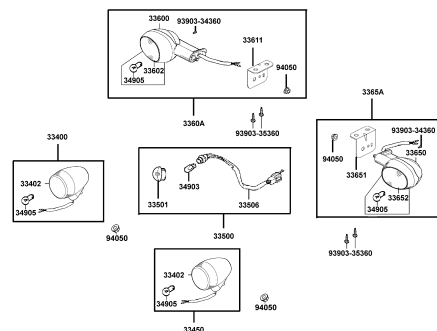

F17 Front Winker