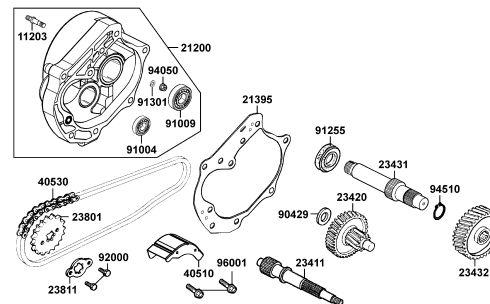

E08 Transmission