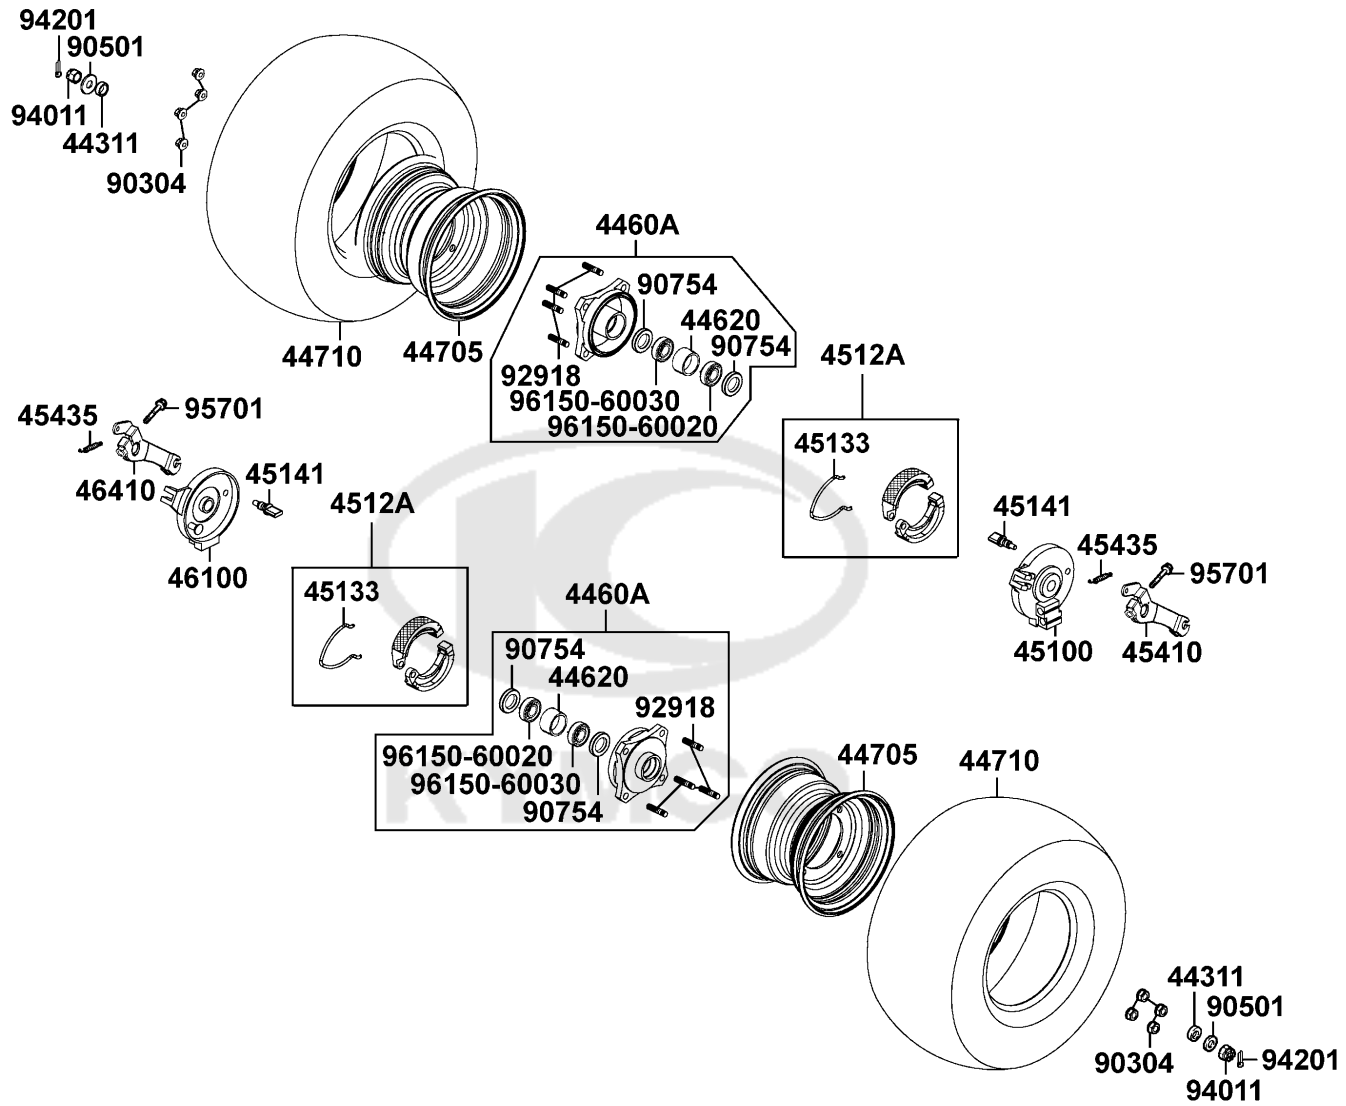

F06

Front Wheel