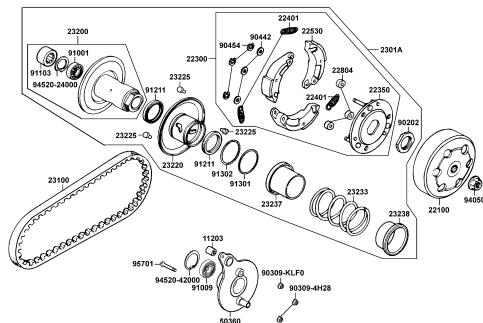

CONTENTS

● ABOUT THIS PARTS LIST	1
● COLOR CHART OF LA10BD(JP)	3
● CONTENTS-ENGINE GROUP	5
● CONTENTS-FRAME GROUP	7
● ENGINE PARTS LIST	10
● FRAME PARTS LIST	40
● PART NO. INDEX	94

NO	MODEL			COLOR CHART OF LA10BD(JP)			
	PHOTO NO			NO. 1	NO. 2		
	BASIC COLOR			Blue	Red		
	CODE			Blue	Red		
	PARTS NAME	PARTS NO.	VERSION	PB090SA	RR338SA		
1	COVER HANDLE	53205-LBD4-E00	1	C7R	E4R		
2	FENDER FRONT	60100-LBD4-E00	0				
3	FENDER REAR	80100-LBD4-900	7				
4	LEVER R STRG HANDLE	53175-LBD4-900	0	M2A			
5	LEVER L HANDLE	53178-LBD4-900	0	M2S			
6	BODY COMP FRAME	50100-LBD3-E00	2	N1R			
7	COVER.FR. BUMPER	64302-LBD4-910	1	N8A			
8	MUDGUARD ASSY R	8012A-LBD3-900	2	NJA			
9	MUDGUARD ASSY.L	8012B-LBD4-910	1	NJS			
10	COVER L SIDE **KCB-	11341-KBCB-900	0	R8S			
11	PANEL COMP FR RH	45100-LBD3-900	2	T01			
12	PANEL COMP FR LH	46100-LBD3-900	2				
13	DRUM REAR BRAKE	42602-LBD4-900	2				
14	HUB ASSY FR	4460A-LBD4-900	4				
15	RIM COMP WHEEL	44705-LBD3-900	3				
16	CUSH ASSY FR	51400-LBD4-900	2				
17	CUSH ASSY RR	52400-LBD3-900	2				
18	SEAT ASSY (REACH)	77200-PWA3-900	4				
19	STRIPE K-LOGO 25MM	86102-LBA7-900	2				
20	LABEL TIRE	87505-LBD3-E01	2				
21	CAUTION LIST ON ROAD	87515-LBA7-E01	2				
22	CAUTION DRIVE AGE	87517-LBD3-E00	3				
23	STRIPE R FR	86523-LBD3-E62	2				
24	STRIPE L FR	86533-LBD3-E62	2	T08	T06		
25	STRIPE B R FR FENDER	86543-LBD3-E62	2				
DATE OF STARTING-SALES					2004-02-17		
DATE OF END-SALES					2004-09-20		

CONTENTS - ENGINE GROUP

E01 Fan CoverShroud

E02 Cylinder HeadCylinder

E03 Generator

E04 Starting Motor

E05 Left Crankcase Cover

E06 Drive Face

E07 Driven Pulley