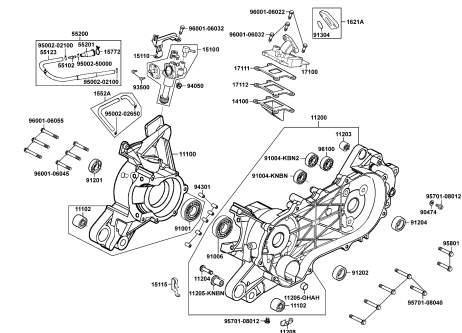

E09 CrankcaseOil Pump