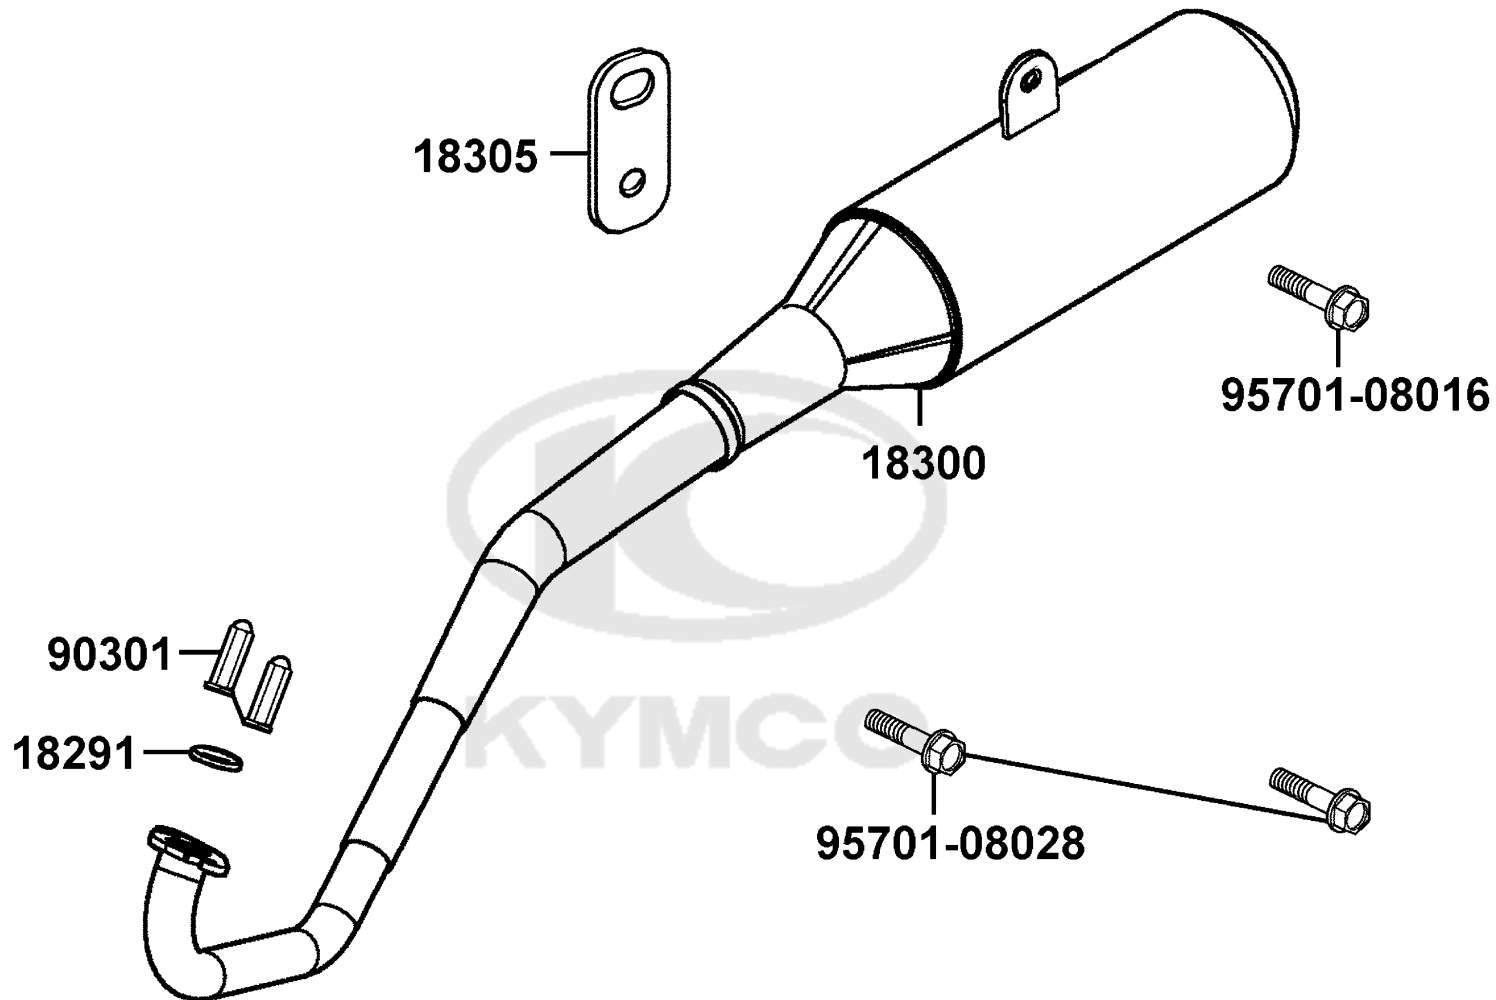

F14

Exhaust Muffler