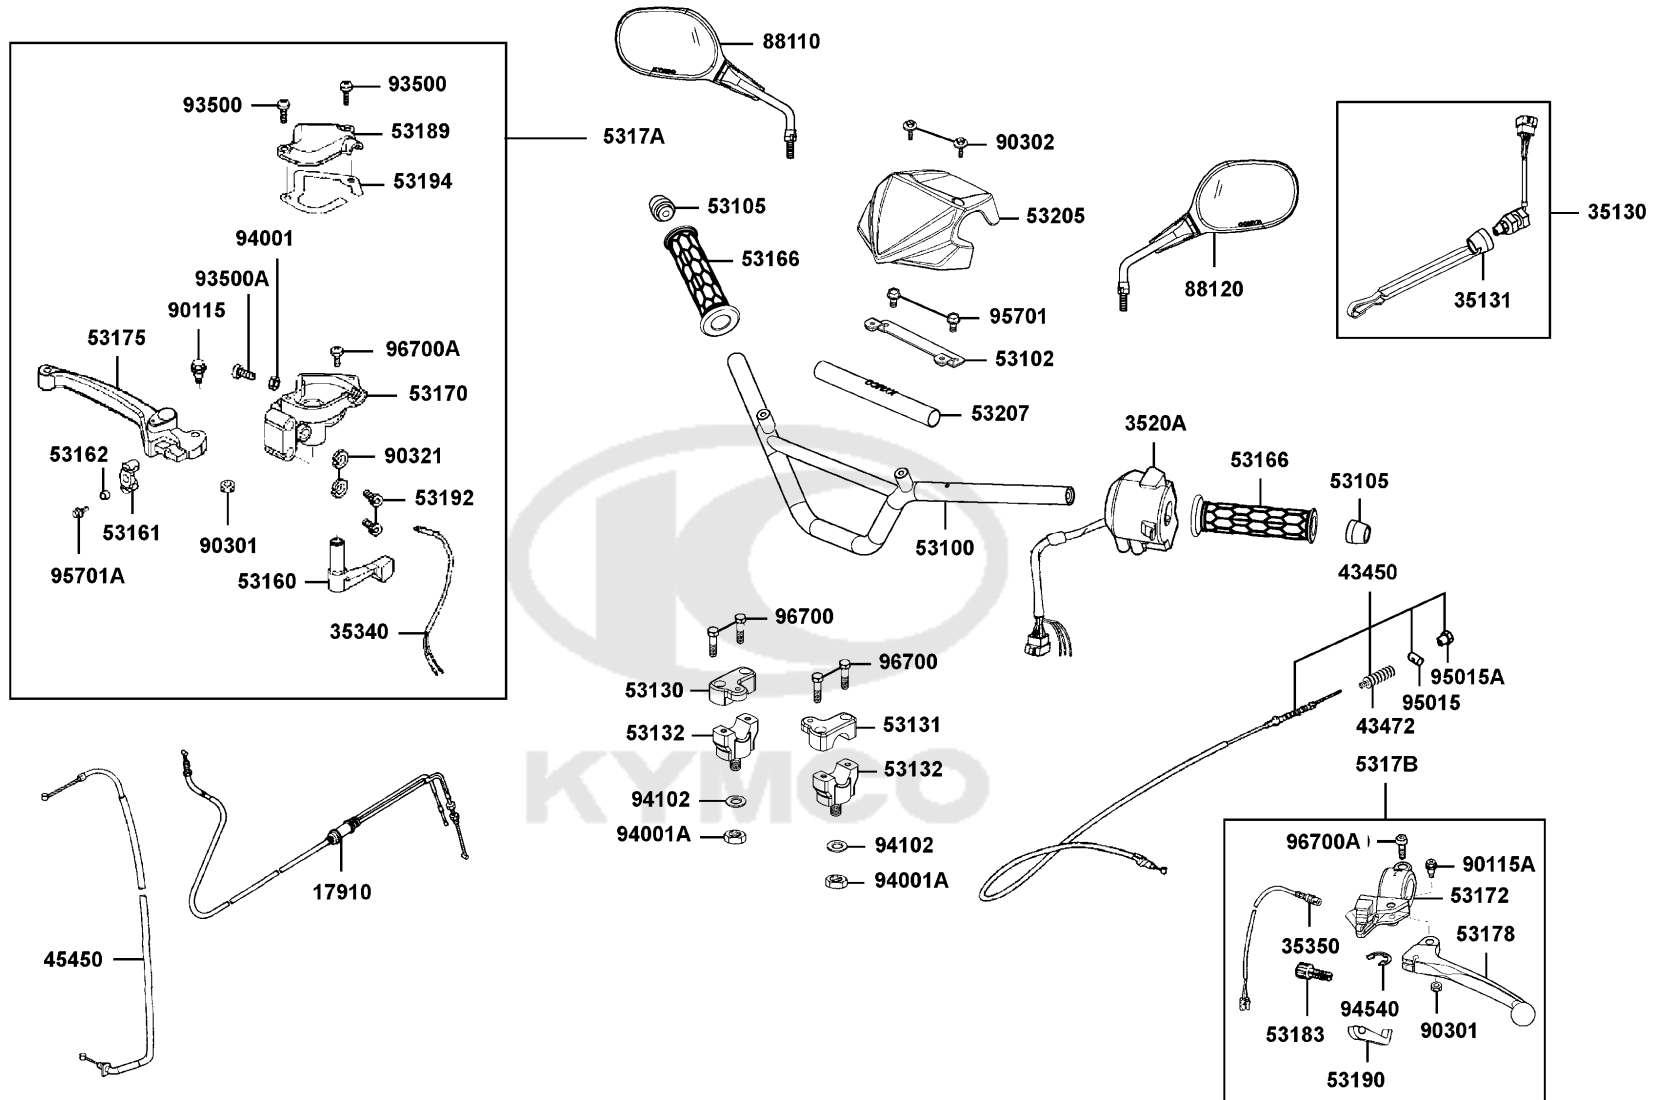

F03

Handle Steering