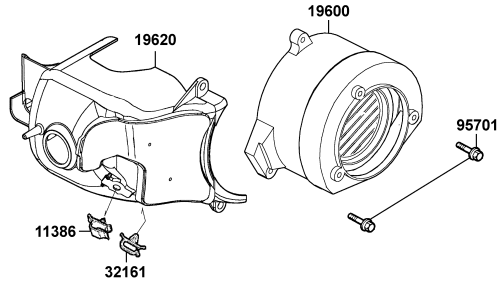

CONTENTS - ENGINE GROUP

E01 Fan CoverShroud