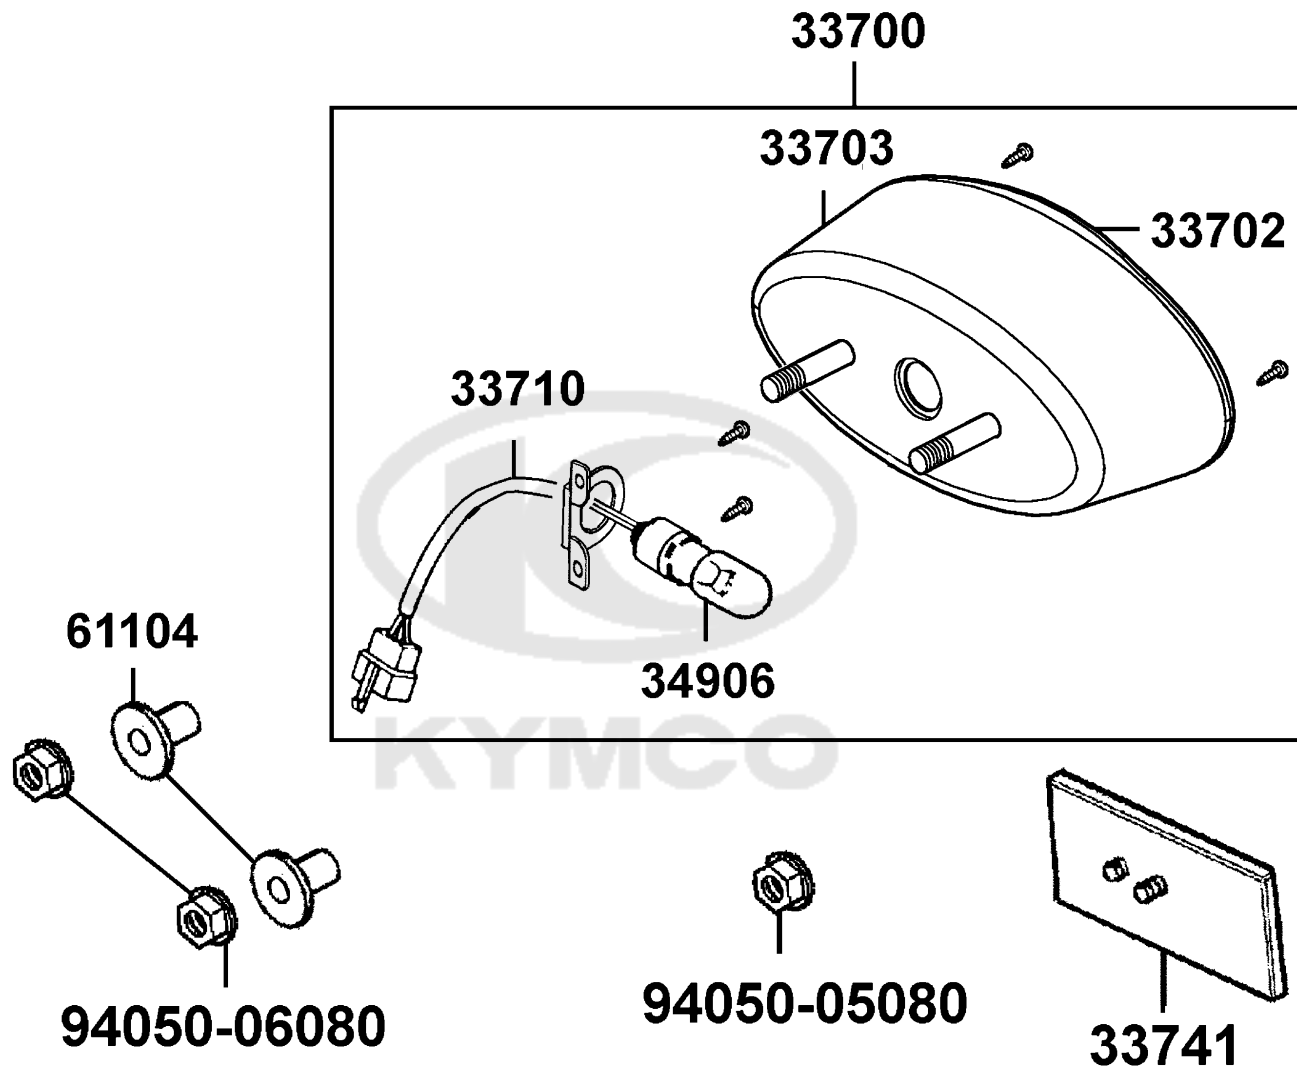

F18

Rear Light