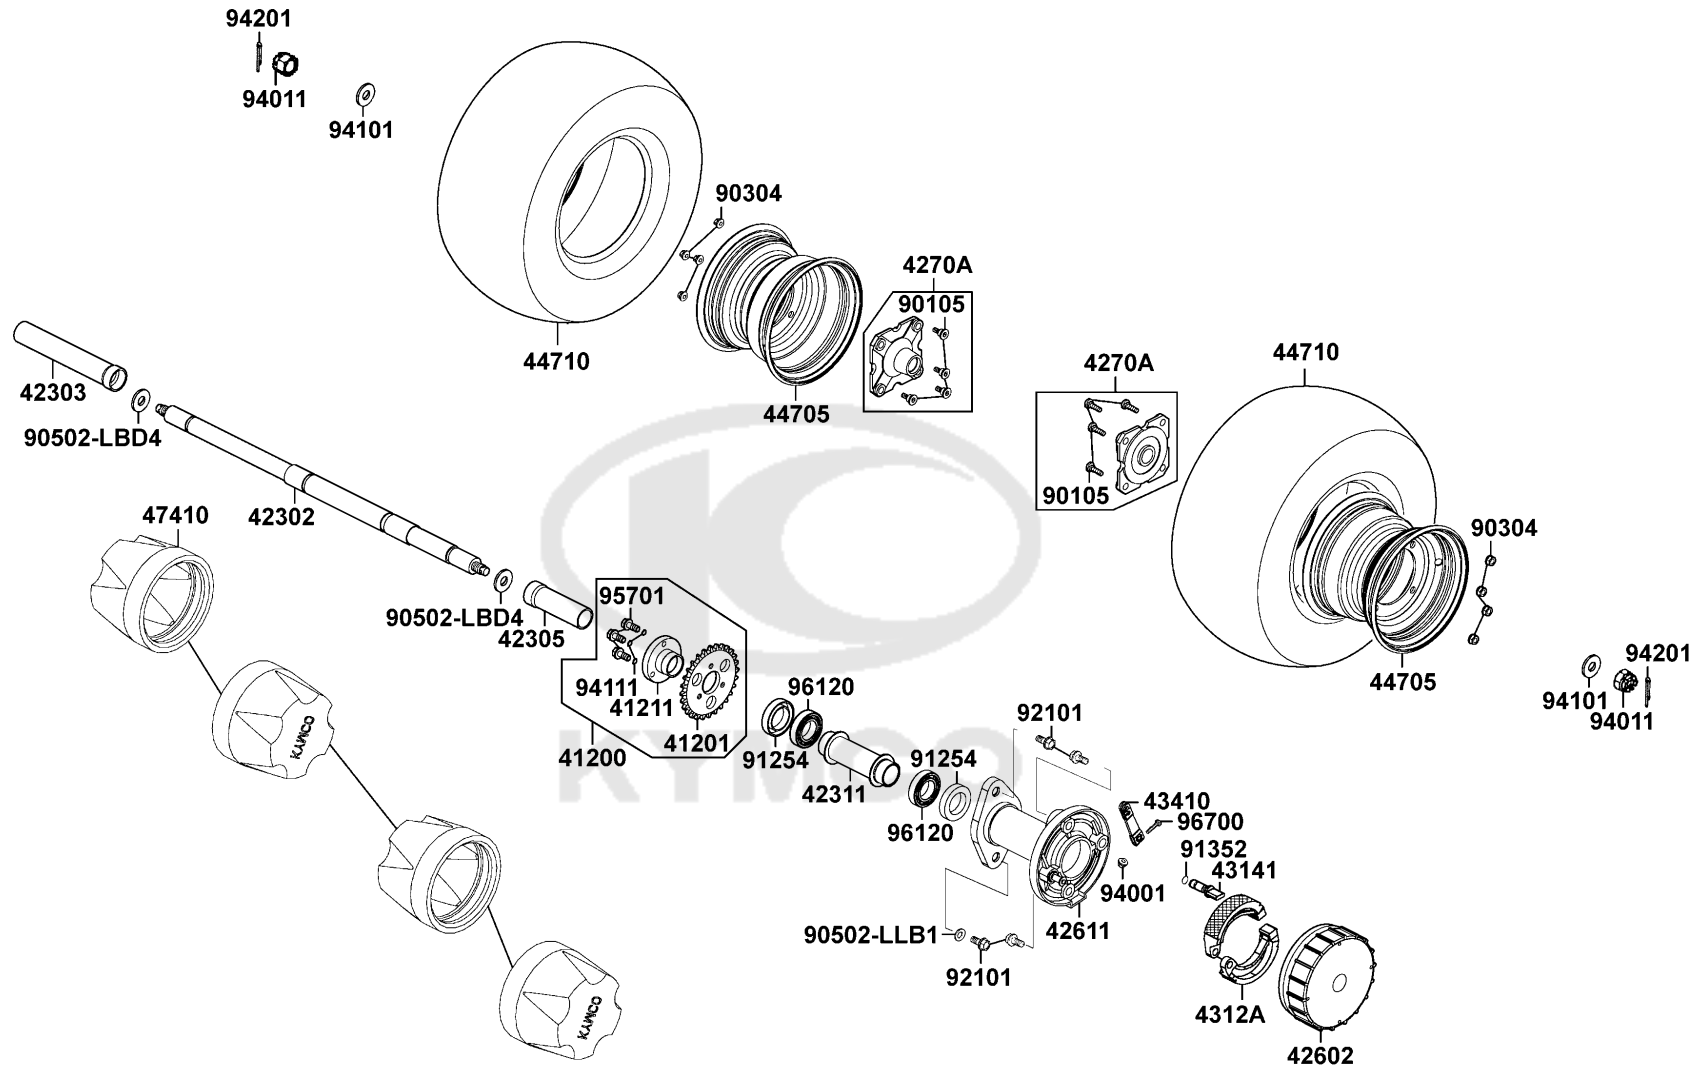

F07

Rear Wheel