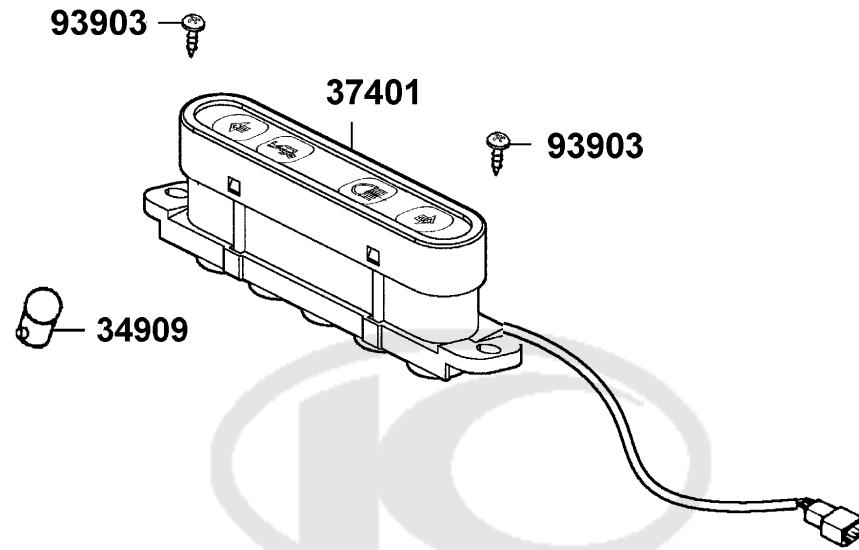

F02

Pilot Lamp