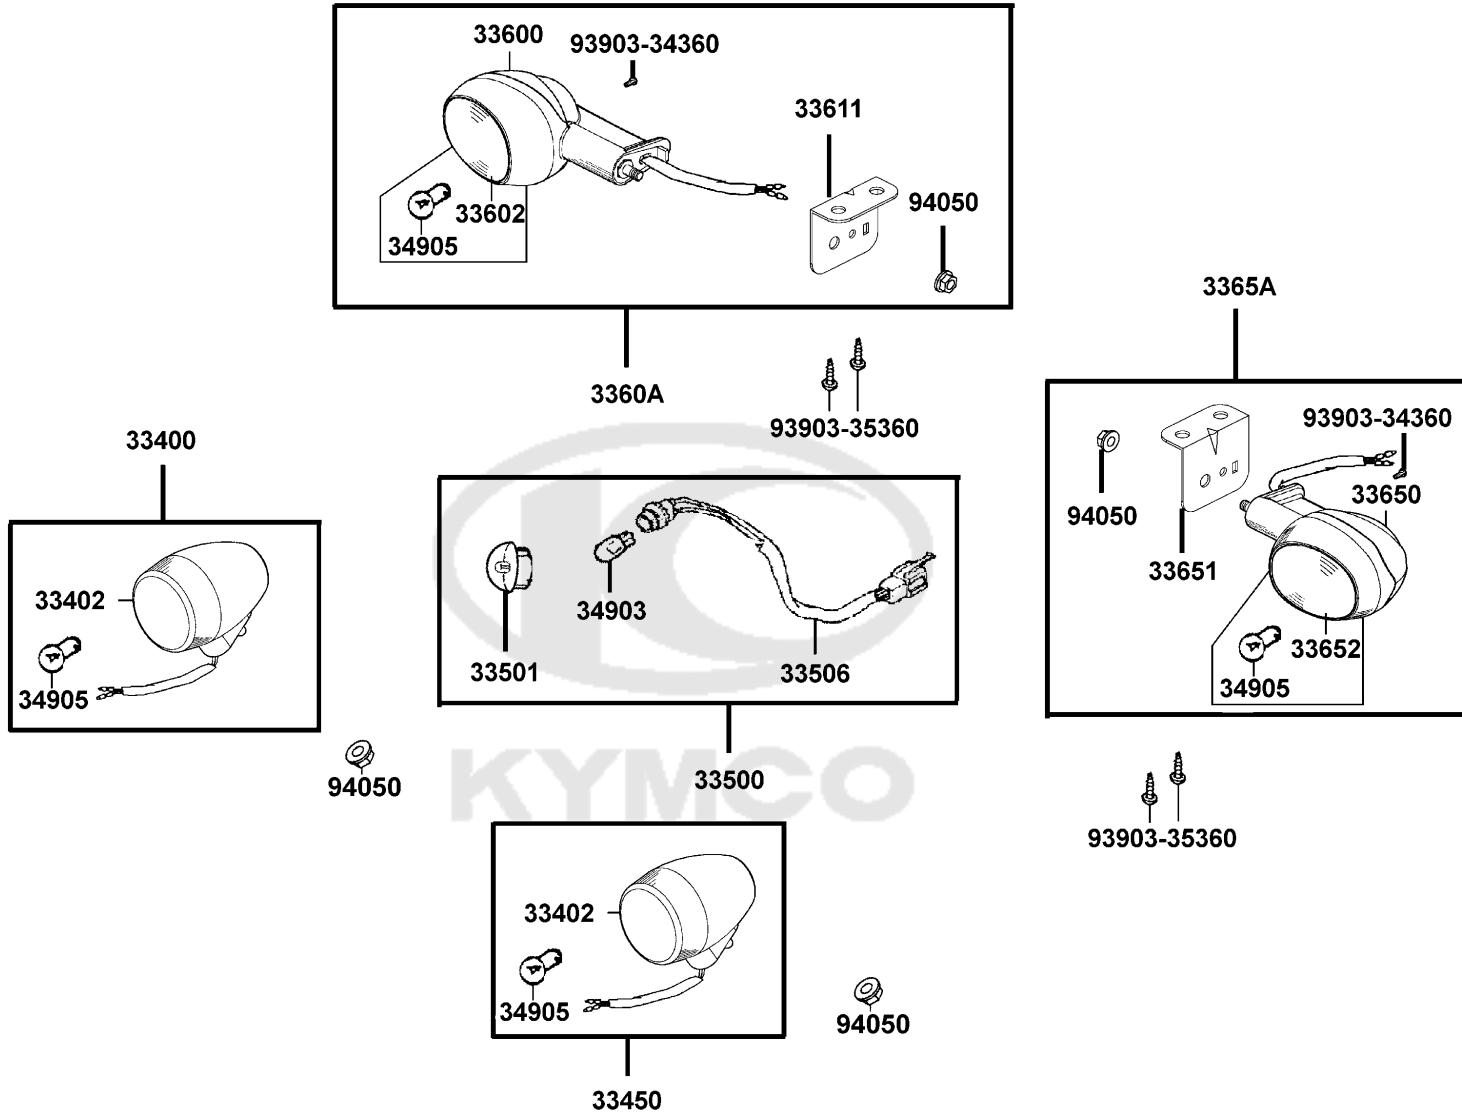

F17

Front Winker

Sales mark	Ref no	Part no	Description	Reg description	Regd no	F17
	33400	33400-LBD4-E00	WINKER ASSY R FR	WINKER ASSY R FR	1	
	33402	33402-LBA7-E00	LENS FR WINKER	LENS FR WINKER	2	
	33450	33450-LBD4-E00	WINKER ASSY L FR	WINKER ASSY L FR	1	
	33500	33500-LBD4-E00	LIGHT ASSY FR POSITION	LIGHT ASSY FR POSITION	1	
	33501	33501-LBD4-E00	LENS POSITION LIGHT	LENS POSITION LIGHT	1	
	33506	33506-LBD4-E00	SOCKET COMP POSITION LIGHT	SOCKET COMP POSITION LIGHT	1	
	33600	33600-LBA7-E00	WINKER ASSY R RR	WINKER ASSY R RR	1	
	33602	33602-LBA7-E00	LENS R RR WINKER	LENS R RR WINKER	1	
	3360A	3360A-LBD4-E00	WINKER ASSY R RRCOMB	WINKER ASSY R RRCOMB	1	
	33611	33611-LBD4-E00	STAY R RR WINKER	STAY R RR WINKER	1	
	33650	33650-LBA7-E00	WINKER ASSY L RR	WINKER ASSY L RR	1	
	33651	33651-LBD4-E00	STAY R RR WINKER	STAY R RR WINKER	1	
	33652	33652-LBA7-E00	LENS L RR WINKER	LENS L RR WINKER	1	
	3365A	3365A-LBD4-E00	WINKER ASSY L RR COMB	WINKER ASSY L RR COMB	1	
	34903	34903-KPCP-900	BULB POSITION LIGHT 12V5W	BULB POSITION LIGHT 12V5W	1	
	34905	34905-LBA7-E00	BULB WINKER 12V10W	BULB WINKER 12V10W	4	
	93903-34360	93903-34360	SCREW TAPPING 4X12	SCREW TAPPING 4X12	2	
	93903-35360	93903-35360	SCREW TAPPING 5*16	SCREW TAPPING 5*16	4	
	94050	94050-05080	NUT FLANGE 5MM	NUT FLANGE 5MM	4	