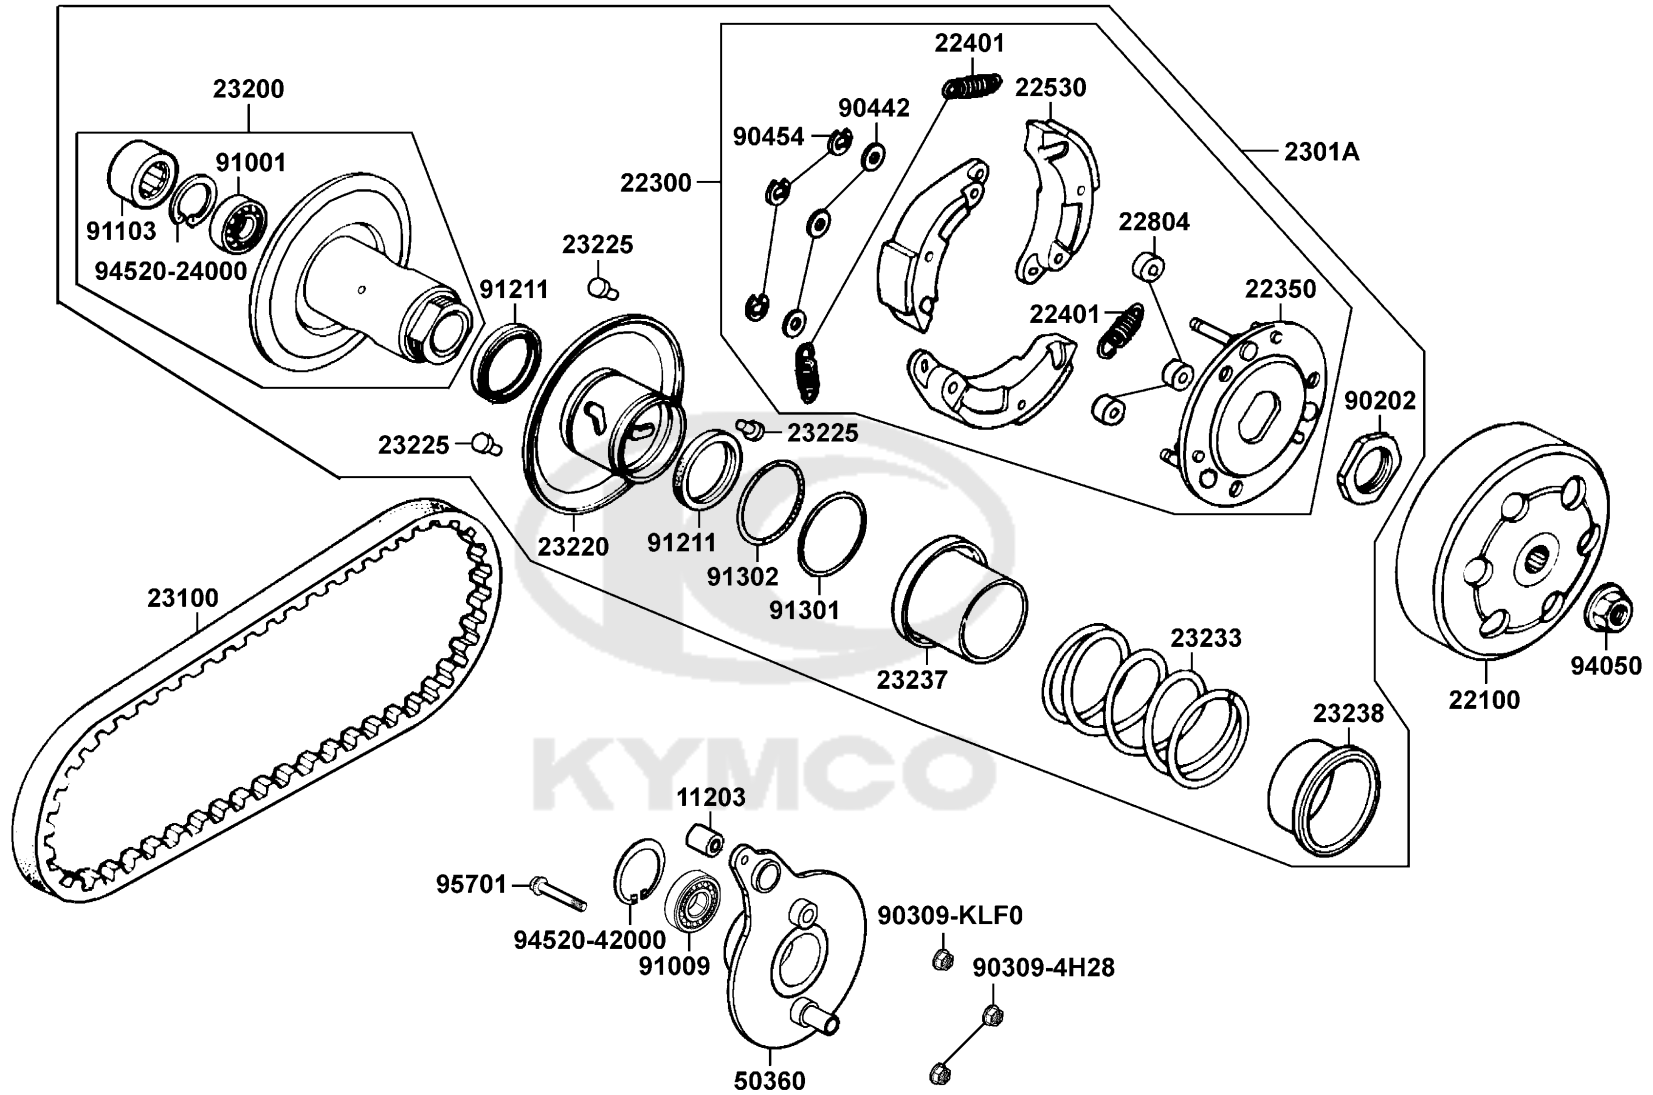

E07

Driven Pulley