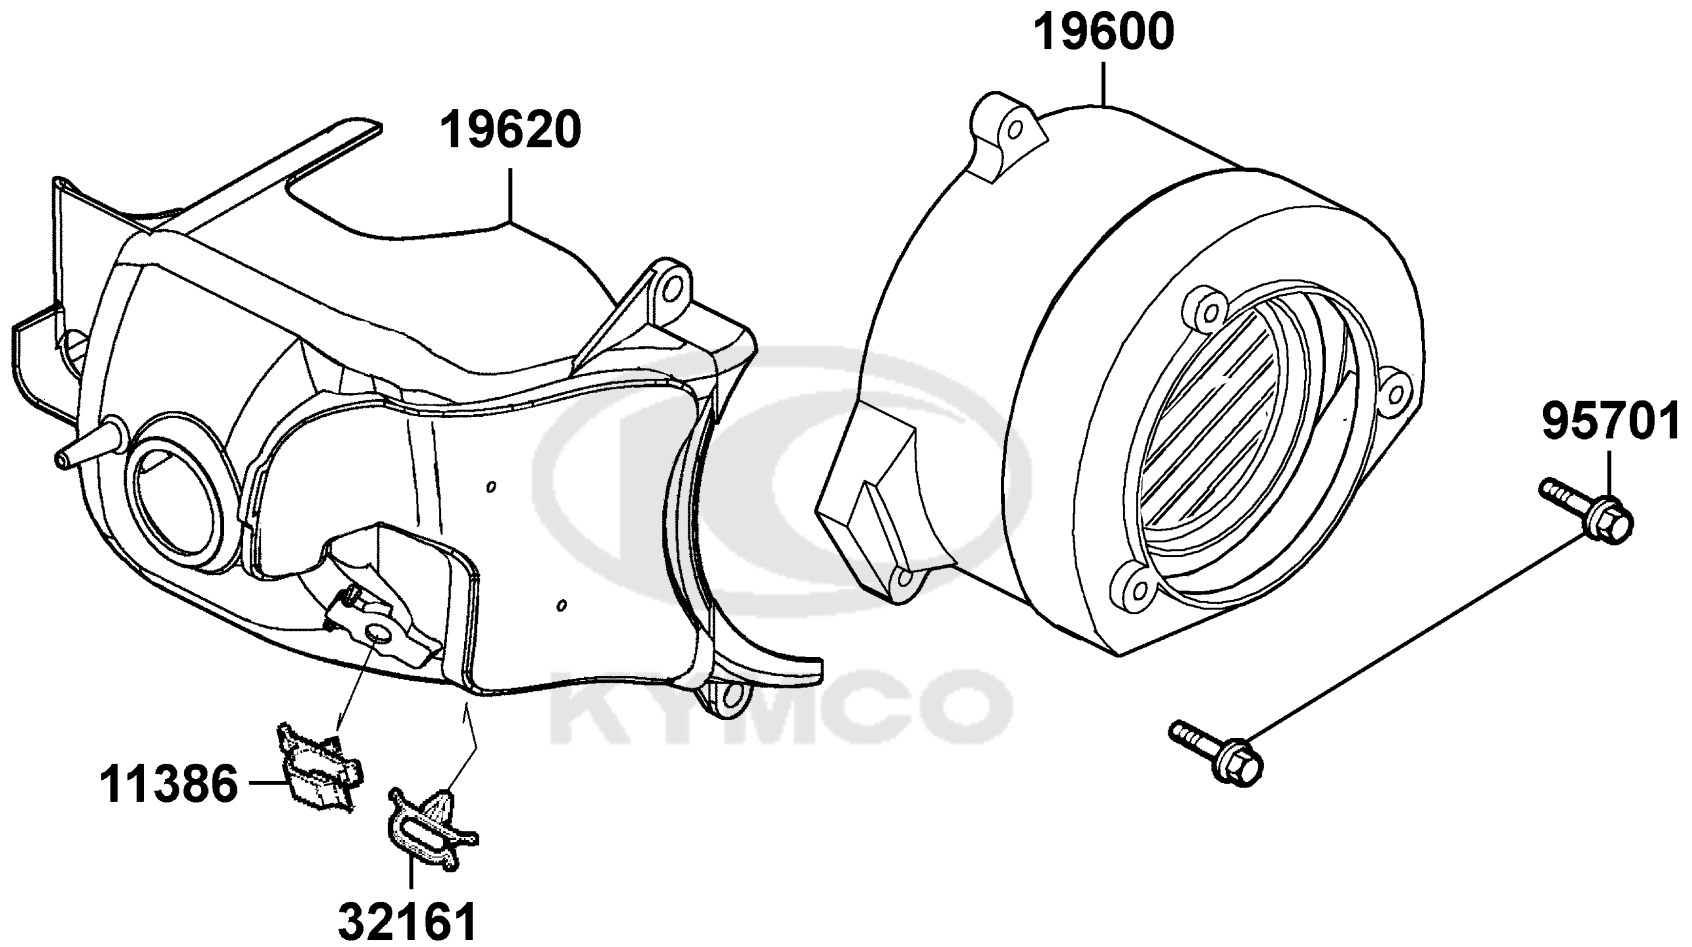

Fan CoverShroud

Sales mark	Ref no	Part no	Description	Reg description	Regd no	E01
	11386	11386-GFY6-900	CLIP VACUUM TUBE	CLIP VACUUM TUBE	1	
	19600	19600-KTDT-900	COVER COMP FAN	COVER COMP FAN	1	
	19620	19620-KZCZ-900	SHROUD COMP	SHROUD COMP	1	
	32161	32161-3C93-004	CLIP HARNESS WIRE	CLIP HARNESS WIRE	1	
	95701	95701-06025-06	BOLT FLANGE 6*25	BOLT FLANGE 6*25	1	