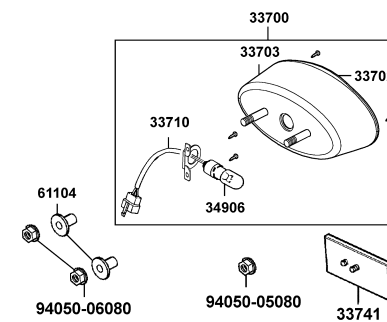

F18 Rear Light