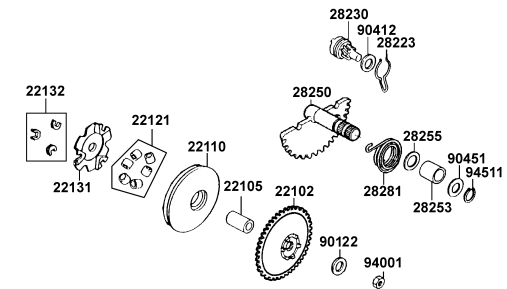

CONTENTS

● ABOUT THIS PARTS LIST	1
● COLOR CHART OF LA10BD(JP)	3
● CONTENTS-ENGINE GROUP	5
● CONTENTS-FRAME GROUP	7
● ENGINE PARTS LIST	10
● FRAME PARTS LIST	40
● PART NO. INDEX	94

NO	MODEL			COLOR CHART OF LA10BD(JP)			
	PHOTO NO			NO. 1	NO. 2		
	BASIC COLOR			Blue	Red		
	CODE			Blue	Red		
	PARTS NAME	PARTS NO.	VERSION	PB090SA	RR338SA		
1	COVER HANDLE	53205-LBD4-E00	1	C7R	E4R		
2	FENDER FRONT	60100-LBD4-E00	0				
3	FENDER REAR	80100-LBD4-900	7				
4	LEVER R STRG HANDLE	53175-LBD4-900	0	M2A			
5	LEVER L HANDLE	53178-LBD4-900	0	M2S			
6	BODY COMP FRAME	50100-LBD3-E00	2	N1R			
7	COVER.FR. BUMPER	64302-LBD4-910	1	N8A			
8	MUDGUARD ASSY R	8012A-LBD3-900	2	NJA			
9	MUDGUARD ASSY.L	8012B-LBD4-910	1	NJS			
10	COVER L SIDE **KCB-	11341-KBCB-900	0	R8S			
11	PANEL COMP FR RH	45100-LBD3-900	2	T01			
12	PANEL COMP FR LH	46100-LBD3-900	2				
13	DRUM REAR BRAKE	42602-LBD4-900	2				
14	HUB ASSY FR	4460A-LBD4-900	4				
15	RIM COMP WHEEL	44705-LBD3-900	3				
16	CUSH ASSY FR	51400-LBD4-900	2				
17	CUSH ASSY RR	52400-LBD3-900	2				
18	SEAT ASSY (REACH)	77200-PWA3-900	4				
19	STRIPE K-LOGO 25MM	86102-LBA7-900	2				
20	LABEL TIRE	87505-LBD3-E01	2				
21	CAUTION LIST ON ROAD	87515-LBA7-E01	2				
22	CAUTION DRIVE AGE	87517-LBD3-E00	3				
23	STRIPE R FR	86523-LBD3-E62	2				
24	STRIPE L FR	86533-LBD3-E62	2	T08	T06		
25	STRIPE B R FR FENDER	86543-LBD3-E62	2				
DATE OF STARTING-SALES					2004-02-17		
DATE OF END-SALES					2004-09-20		

CONTENTS - ENGINE GROUP

E01 Fan CoverShroud

E02 Cylinder HeadCylinder

E03 Generator

E04 Starting Motor

E05 Left Crankcase Cover

E06 Drive Face

E07 Driven Pulley