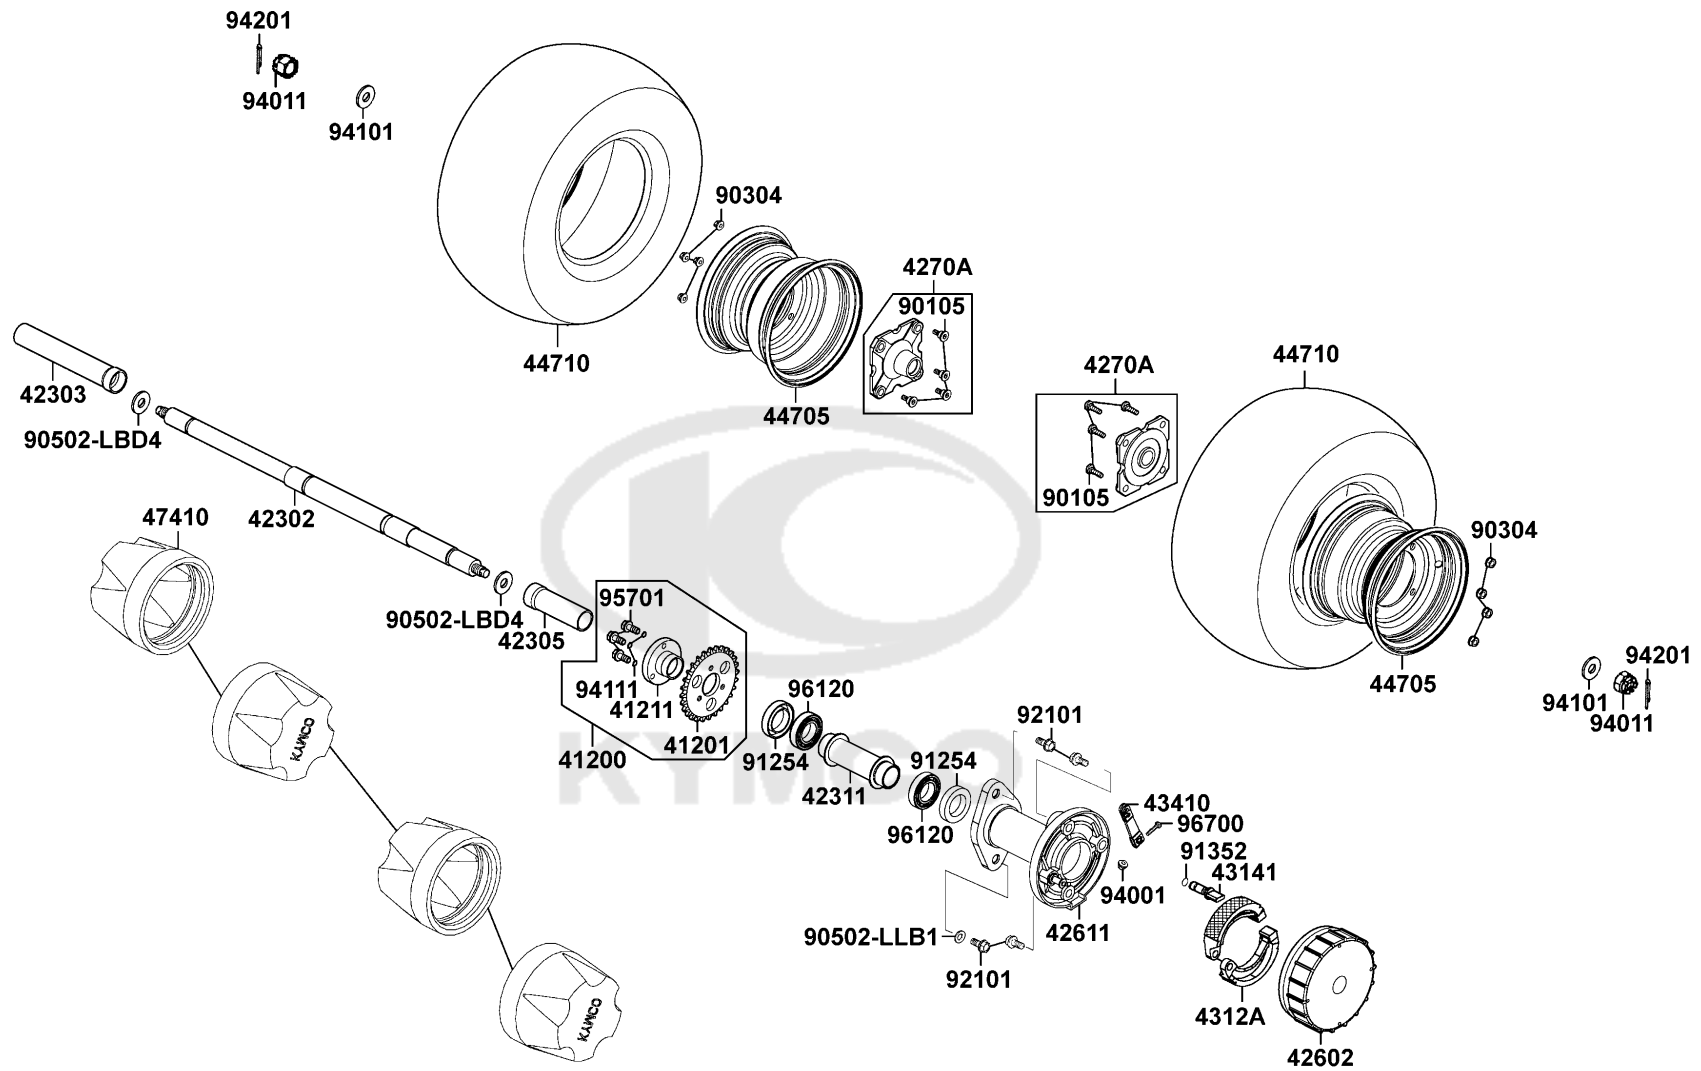

F07

Rear Wheel