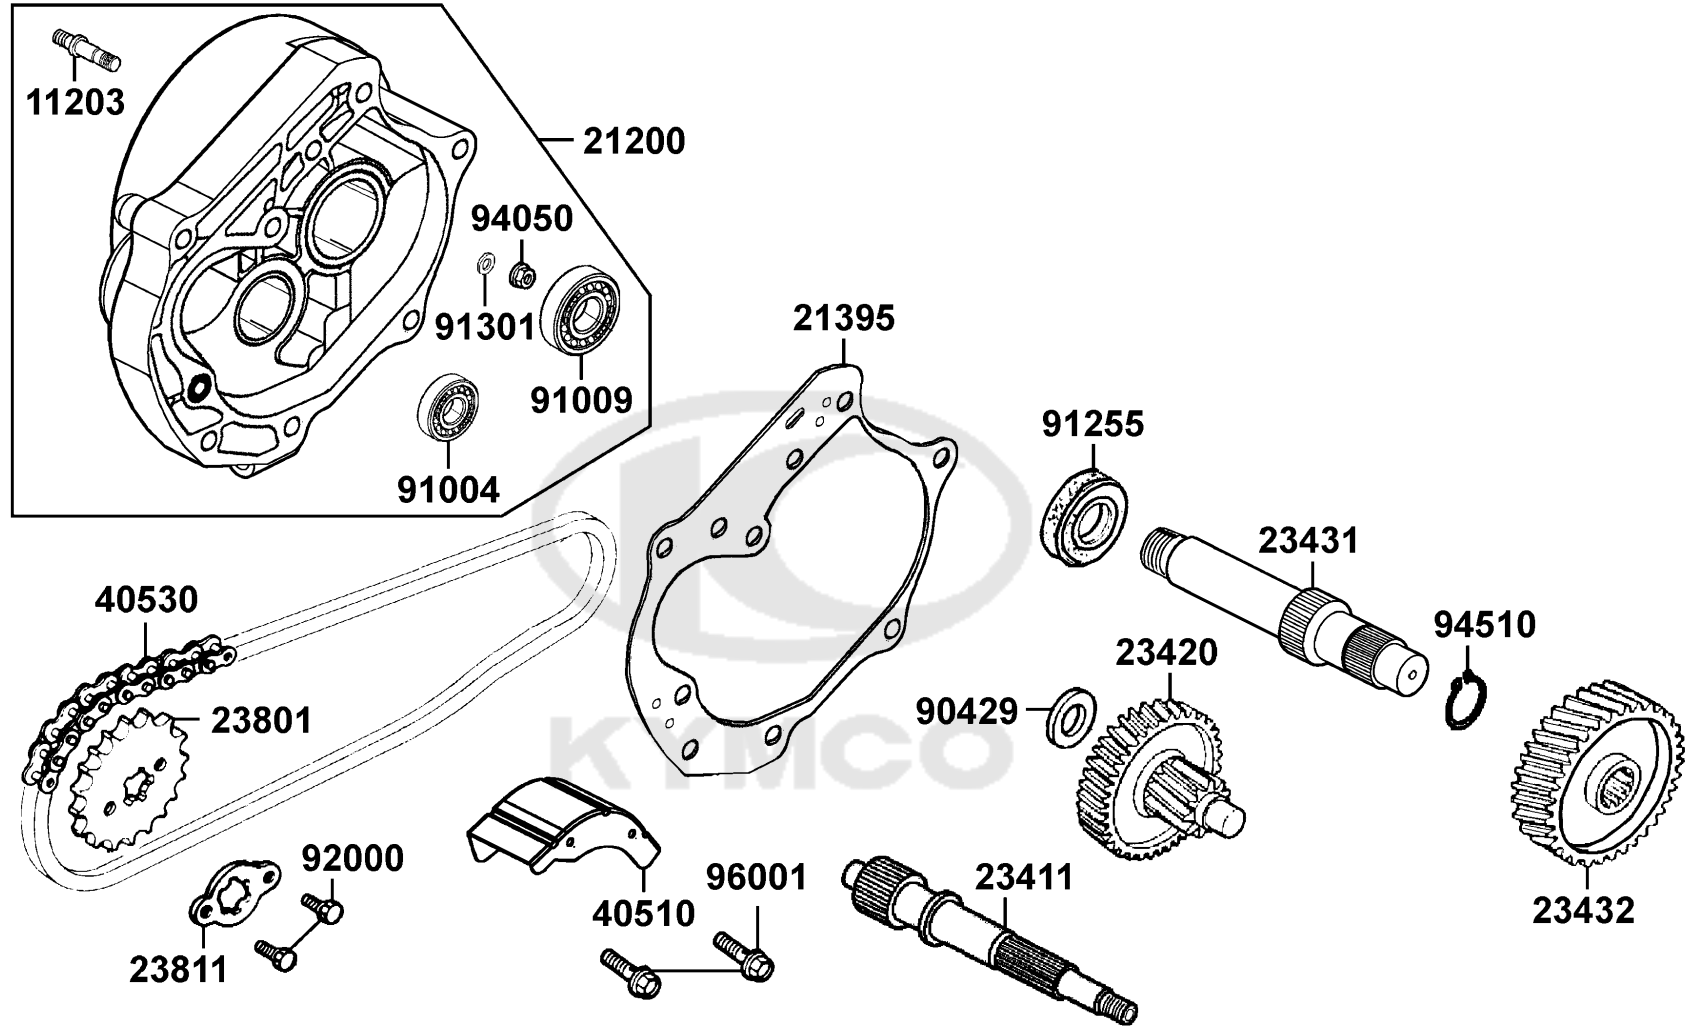

E07

Driven Pulley

Sales mark	Ref no	Part no	Description	Reg description	Regd no	E07
	11203	11203-LBD3-900	UNDER RUBBER BUSH RR CUSHIO	UNDER RUBBER BUSH RR CUSHIO	1	
	22100	22100-GAR1-751	CLUTCH OUTER	CLUTCH OUTER	1	
	22300	22300-GGAG-750	PLATE ASSY DRIVE	PLATE ASSY DRIVE	1	
	22350	22350-GKAK-930	PLATE COMP DRIVE	PLATE COMP DRIVE	1	
	22401	22401-GJAJ-920	SPRING CLUTCH	SPRING CLUTCH	3	
	22530	22530-GKAK-930	WEIGHT CLUTCH	WEIGHT CLUTCH	3	
	22804	22804-1H48-001	RUBBER CLUTCH DUMPER	RUBBER CLUTCH DUMPER	3	
	2301A	2301A-LLJ1-EZ0	PULLEY SUB ASSY	PULLEY SUB ASSY	1	
	23100	23100-GKAK-901	BELT DRIVE	BELT DRIVE	1	
	23200	23200-GAR1-220	FACE ASSY DRIVEN	FACE ASSY DRIVEN	1	
	23220	23220-GKAK-220	FACE COMP MOVABLE DRIVEN	FACE COMP MOVABLE DRIVEN	1	
	23225	23225-GAR1-751	PIN GUIDE	PIN GUIDE	3	
	23233	23233-LLJ1-E00	SPG DRIVEN FACE	SPG DRIVEN FACE	1	
	23237	23237-GAR1-220	COLLAR SEAL	COLLAR SEAL	1	
	23238	23238-GFY6-941	COLLAR SPG	COLLAR SPG	1	
	50360	50360-LBD3-900	BRAKET ENG REAR	BRAKET ENG REAR	1	
	90202	90202-1G87-001	NUT SPECIAL 28MM	NUT SPECIAL 28MM	1	
	90309-4H28	90309-4H28-73A	NUT FLANGE 8MM	NUT FLANGE 8MM	2	
	90309-KLF0	90309-KLF0-004	NUT FLANGE 8MM	NUT FLANGE 8MM	1	
	90442	90442-0D44-001	WASHER THRUST 6M	WASHER THRUST 6M	3	

E07

Driven Pulley

Sales mark	Ref no	Part no	Description	Reg description	Regd no	E07
90454		90454-GBB2-001	CIR CLIP 6MM	CIR CLIP 6MM	3	
91001		91001-GGA7-70A	BRG RADIAL BALL 6901U	BRG RADIAL BALL 6901U	1	
91009		91009-GLE0-004	BRG BALL RADIAL 6004 UU	BRG BALL RADIAL 6004 UU	1	
91103		91103-GAR1-004	BRG NEEDLE 17*25*18 WS	BRG NEEDLE 17*25*18 WS	1	
91211		91211-GHK8-014	OIL SEAL 34*39*3	OIL SEAL 34*39*3	2	
91301		91301-KEA5-742	O-RING 36*1.5	O-RING 36*1.5	1	
91302		91302-PKA9-004	O-RING 39.8*2.2	O-RING 39.8*2.2	1	
94050		94050-10080	NUT FLANGE 10MM	NUT FLANGE 10MM	1	
94520-24000		94520-24000	CIR CLIP IN 24	CIR CLIP IN 24	1	
94520-42000		94520-42000	CIR CLIP IN 42MM	CIR CLIP IN 42MM	1	
95701		95701-08050-06	BOLT FLANGE 8*50	BOLT FLANGE 8*50	1	