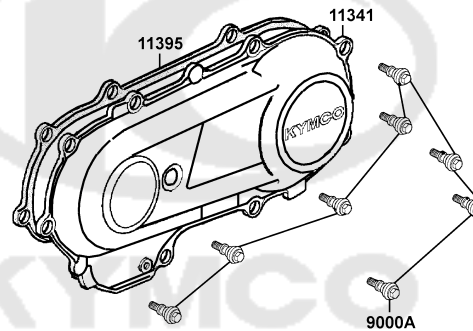

CONTENTS

● ABOUT THIS PARTS LIST	1
● COLOR CHART OF LA10BD(JP)	3
● CONTENTS-ENGINE GROUP	5
● CONTENTS-FRAME GROUP	7
● ENGINE PARTS LIST	10
● FRAME PARTS LIST	40
● PART NO. INDEX	94

NO	MODEL			COLOR CHART OF LA10BD(JP)			
	PHOTO NO			NO. 1	NO. 2		
	BASIC COLOR			Blue	Red		
	CODE			Blue	Red		
	PARTS NAME	PARTS NO.	VERSION	PB090SA	RR338SA		
1	COVER HANDLE	53205-LBD4-E00	1	C7R	E4R		
2	FENDER FRONT	60100-LBD4-E00	0				
3	FENDER REAR	80100-LBD4-900	7				
4	LEVER R STRG HANDLE	53175-LBD4-900	0	M2A			
5	LEVER L HANDLE	53178-LBD4-900	0	M2S			
6	BODY COMP FRAME	50100-LBD3-E00	2	N1R			
7	COVER.FR. BUMPER	64302-LBD4-910	1	N8A			
8	MUDGUARD ASSY R	8012A-LBD3-900	2	NJA			
9	MUDGUARD ASSY.L	8012B-LBD4-910	1	NJS			
10	COVER L SIDE **KCB-	11341-KBCB-900	0	R8S			
11	PANEL COMP FR RH	45100-LBD3-900	2	T01			
12	PANEL COMP FR LH	46100-LBD3-900	2				
13	DRUM REAR BRAKE	42602-LBD4-900	2				
14	HUB ASSY FR	4460A-LBD4-900	4				
15	RIM COMP WHEEL	44705-LBD3-900	3				
16	CUSH ASSY FR	51400-LBD4-900	2				
17	CUSH ASSY RR	52400-LBD3-900	2				
18	SEAT ASSY (REACH)	77200-PWA3-900	4				
19	STRIPE K-LOGO 25MM	86102-LBA7-900	2				
20	LABEL TIRE	87505-LBD3-E01	2				
21	CAUTION LIST ON ROAD	87515-LBA7-E01	2				
22	CAUTION DRIVE AGE	87517-LBD3-E00	3				
23	STRIPE R FR	86523-LBD3-E62	2				
24	STRIPE L FR	86533-LBD3-E62	2	T08	T06		
25	STRIPE B R FR FENDER	86543-LBD3-E62	2				
DATE OF STARTING-SALES					2004-02-17		
DATE OF END-SALES					2004-09-20		

CONTENTS - ENGINE GROUP

E01 Fan CoverShroud

E02 Cylinder HeadCylinder

E03 Generator

E04 Starting Motor

E05 Left Crankcase Cover

E06 Drive Face

E07 Driven Pulley