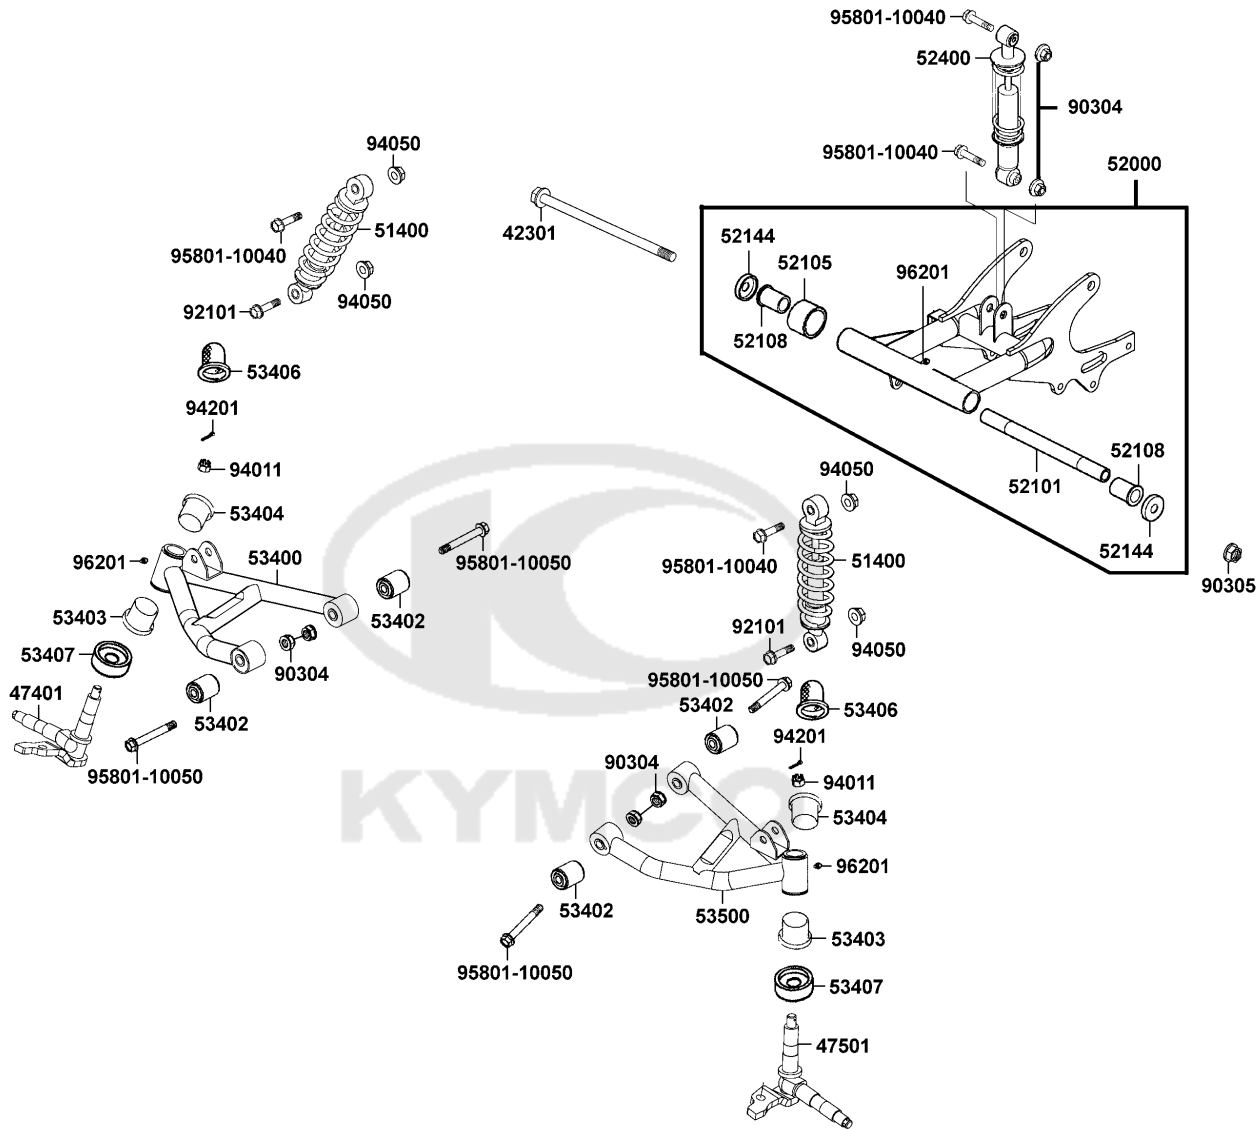

CushionSwing Arm