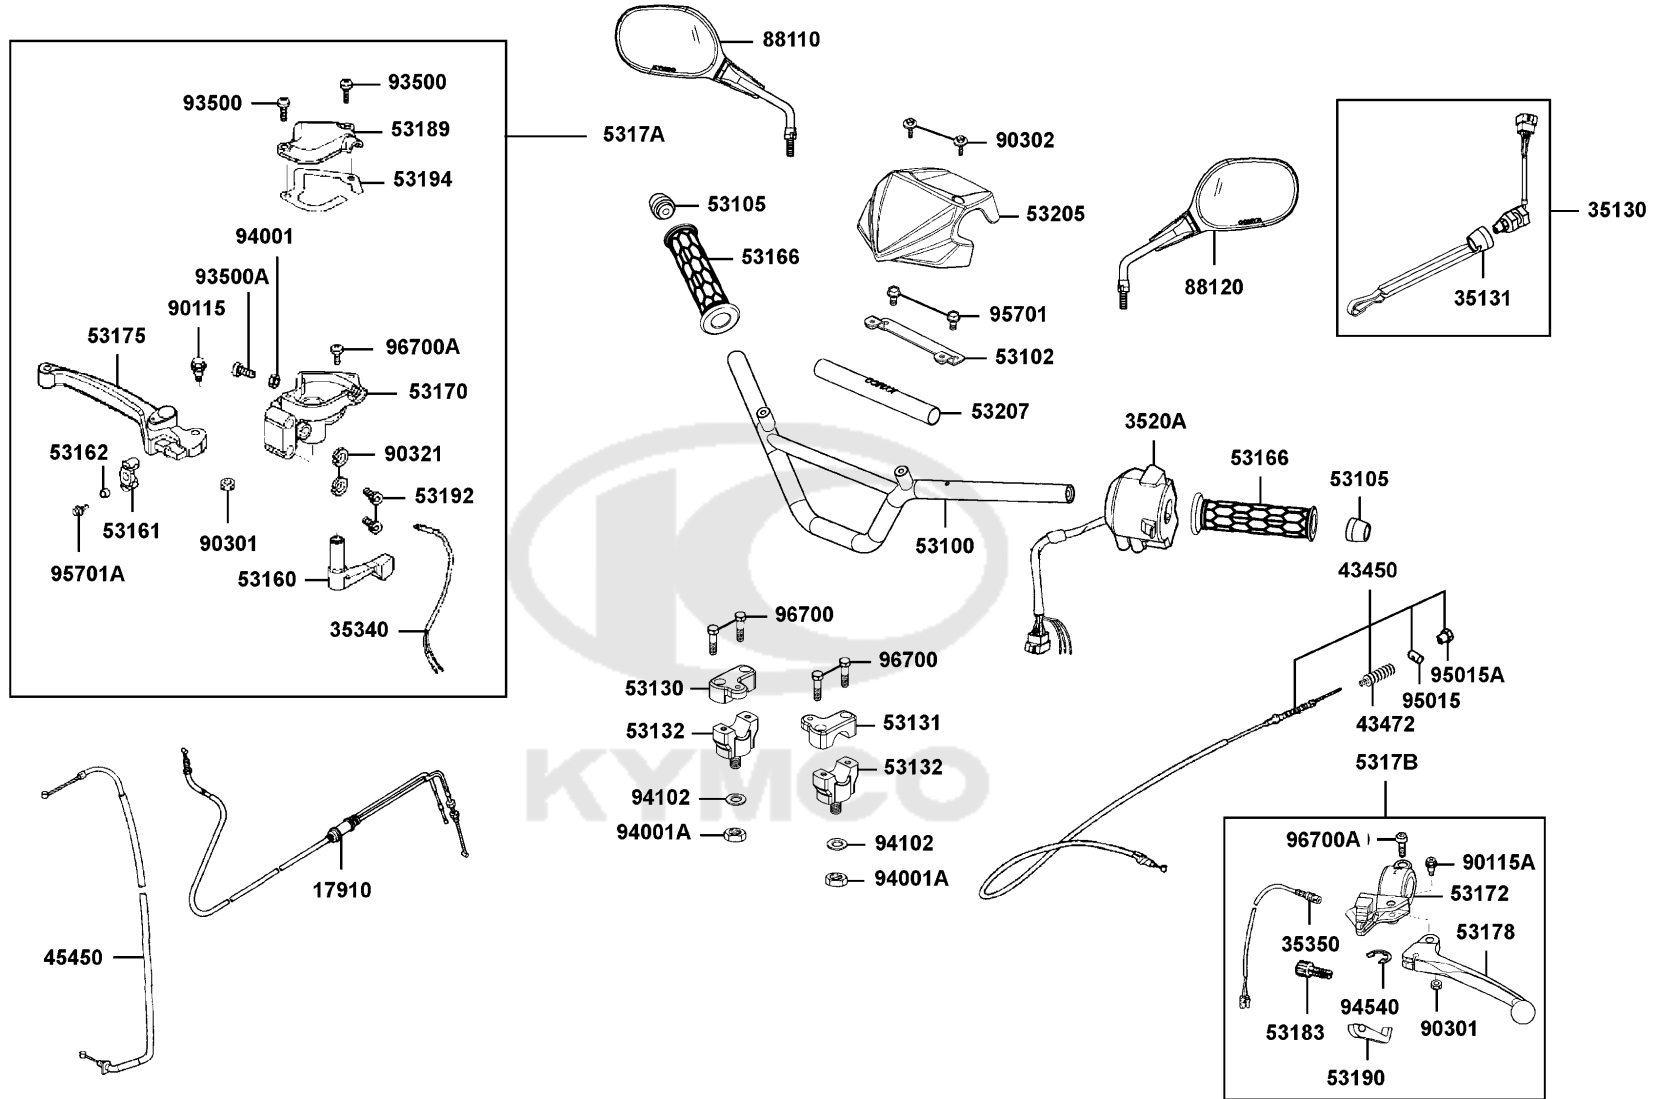

F03

Handle Steering