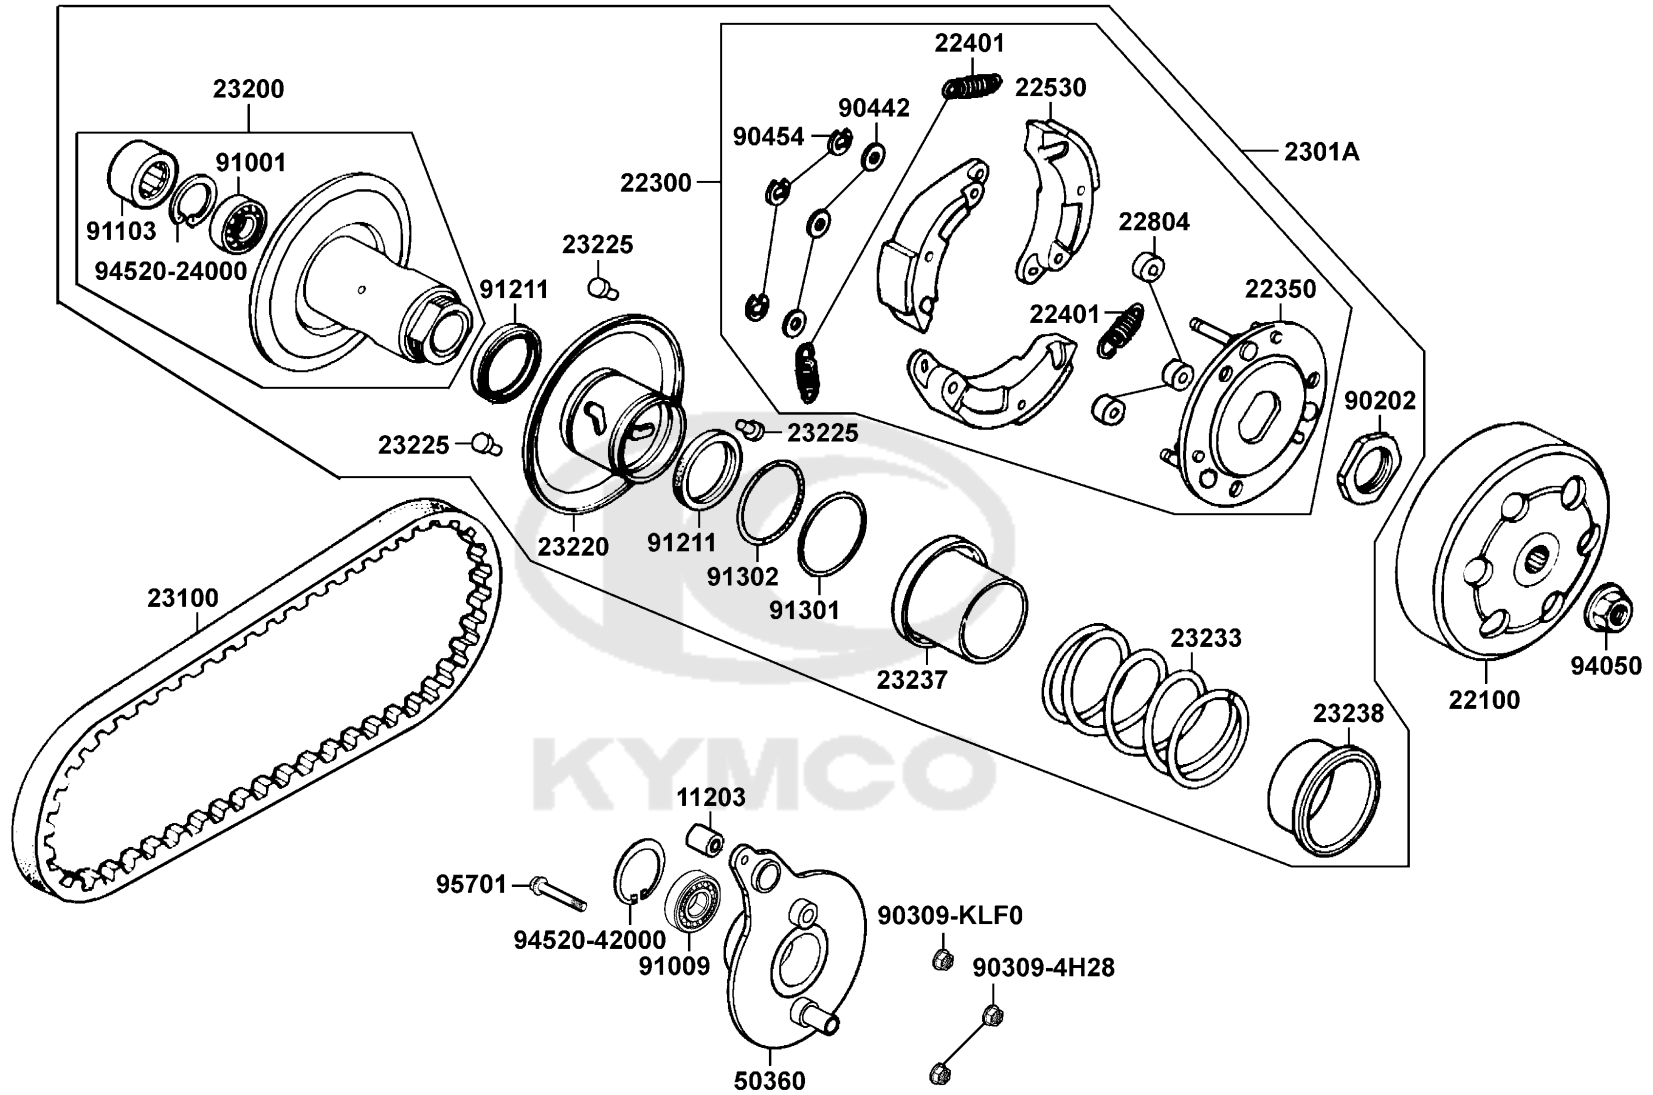

E07

Driven Pulley

Sales mark	Ref no	Part no	Description	Reg description	Regd no	E07
	11203	11203-LBD3-900	UNDER RUBBER BUSH RR CUSHIO	UNDER RUBBER BUSH RR CUSHIO	1	
	22100	22100-GAR1-751	CLUTCH OUTER	CLUTCH OUTER	1	
	22300	22300-GGAG-750	PLATE ASSY DRIVE	PLATE ASSY DRIVE	1	
	22350	22350-GKAK-930	PLATE COMP DRIVE	PLATE COMP DRIVE	1	
	22401	22401-GJAJ-920	SPRING CLUTCH	SPRING CLUTCH	3	
	22530	22530-GKAK-930	WEIGHT CLUTCH	WEIGHT CLUTCH	3	
	22804	22804-1H48-001	RUBBER CLUTCH DUMPER	RUBBER CLUTCH DUMPER	3	
	2301A	2301A-LLJ1-EZ0	PULLEY SUB ASSY	PULLEY SUB ASSY	1	
	23100	23100-GKAK-901	BELT DRIVE	BELT DRIVE	1	
	23200	23200-GAR1-220	FACE ASSY DRIVEN	FACE ASSY DRIVEN	1	
	23220	23220-GKAK-220	FACE COMP MOVABLE DRIVEN	FACE COMP MOVABLE DRIVEN	1	
	23225	23225-GAR1-751	PIN GUIDE	PIN GUIDE	3	
	23233	23233-LLJ1-E00	SPG DRIVEN FACE	SPG DRIVEN FACE	1	
	23237	23237-GAR1-220	COLLAR SEAL	COLLAR SEAL	1	
	23238	23238-GFY6-941	COLLAR SPG	COLLAR SPG	1	
	50360	50360-LBD3-900	BRAKET ENG REAR	BRAKET ENG REAR	1	
	90202	90202-1G87-001	NUT SPECIAL 28MM	NUT SPECIAL 28MM	1	
	90309-4H28	90309-4H28-73A	NUT FLANGE 8MM	NUT FLANGE 8MM	2	
	90309-KLF0	90309-KLF0-004	NUT FLANGE 8MM	NUT FLANGE 8MM	1	
	90442	90442-0D44-001	WASHER THRUST 6M	WASHER THRUST 6M	3	

E07

Driven Pulley

Sales mark	Ref no	Part no	Description	Reg description	Regd no	E07
90454		90454-GBB2-001	CIR CLIP 6MM	CIR CLIP 6MM	3	
91001		91001-GGA7-70A	BRG RADIAL BALL 6901U	BRG RADIAL BALL 6901U	1	
91009		91009-GLE0-004	BRG BALL RADIAL 6004 UU	BRG BALL RADIAL 6004 UU	1	
91103		91103-GAR1-004	BRG NEEDLE 17*25*18 WS	BRG NEEDLE 17*25*18 WS	1	
91211		91211-GHK8-014	OIL SEAL 34*39*3	OIL SEAL 34*39*3	2	
91301		91301-KEA5-742	O-RING 36*1.5	O-RING 36*1.5	1	
91302		91302-PKA9-004	O-RING 39.8*2.2	O-RING 39.8*2.2	1	
94050		94050-10080	NUT FLANGE 10MM	NUT FLANGE 10MM	1	
94520-24000		94520-24000	CIR CLIP IN 24	CIR CLIP IN 24	1	
94520-42000		94520-42000	CIR CLIP IN 42MM	CIR CLIP IN 42MM	1	
95701		95701-08050-06	BOLT FLANGE 8*50	BOLT FLANGE 8*50	1	