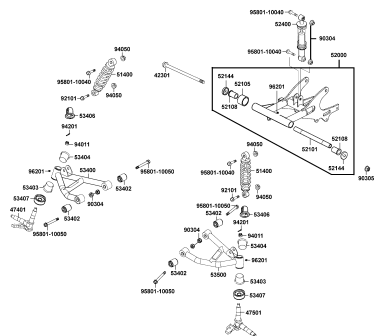

F16 Cushion Swing Arm