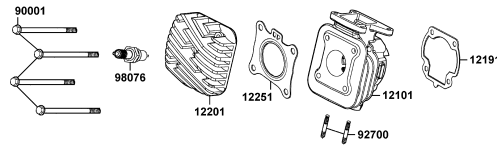

E02 Cylinder HeadCylinder