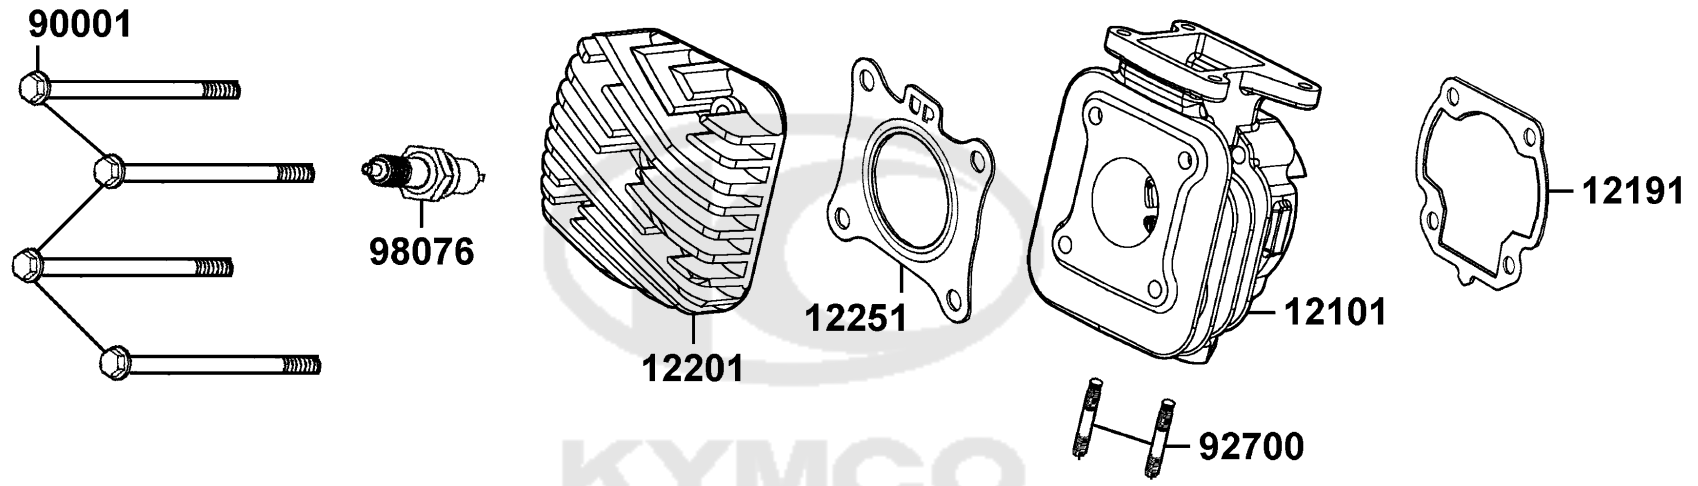

Fan CoverShroud

Sales mark	Ref no	Part no	Description	Reg description	Regd no	E01
	11386	11386-GFY6-900	CLIP VACUUM TUBE	CLIP VACUUM TUBE	1	
	19600	19600-KTDT-900	COVER COMP FAN	COVER COMP FAN	1	
	19620	19620-KZCZ-900	SHROUD COMP	SHROUD COMP	1	
	32161	32161-3C93-004	CLIP HARNESS WIRE	CLIP HARNESS WIRE	1	
	95701	95701-06025-06	BOLT FLANGE 6*25	BOLT FLANGE 6*25	1	