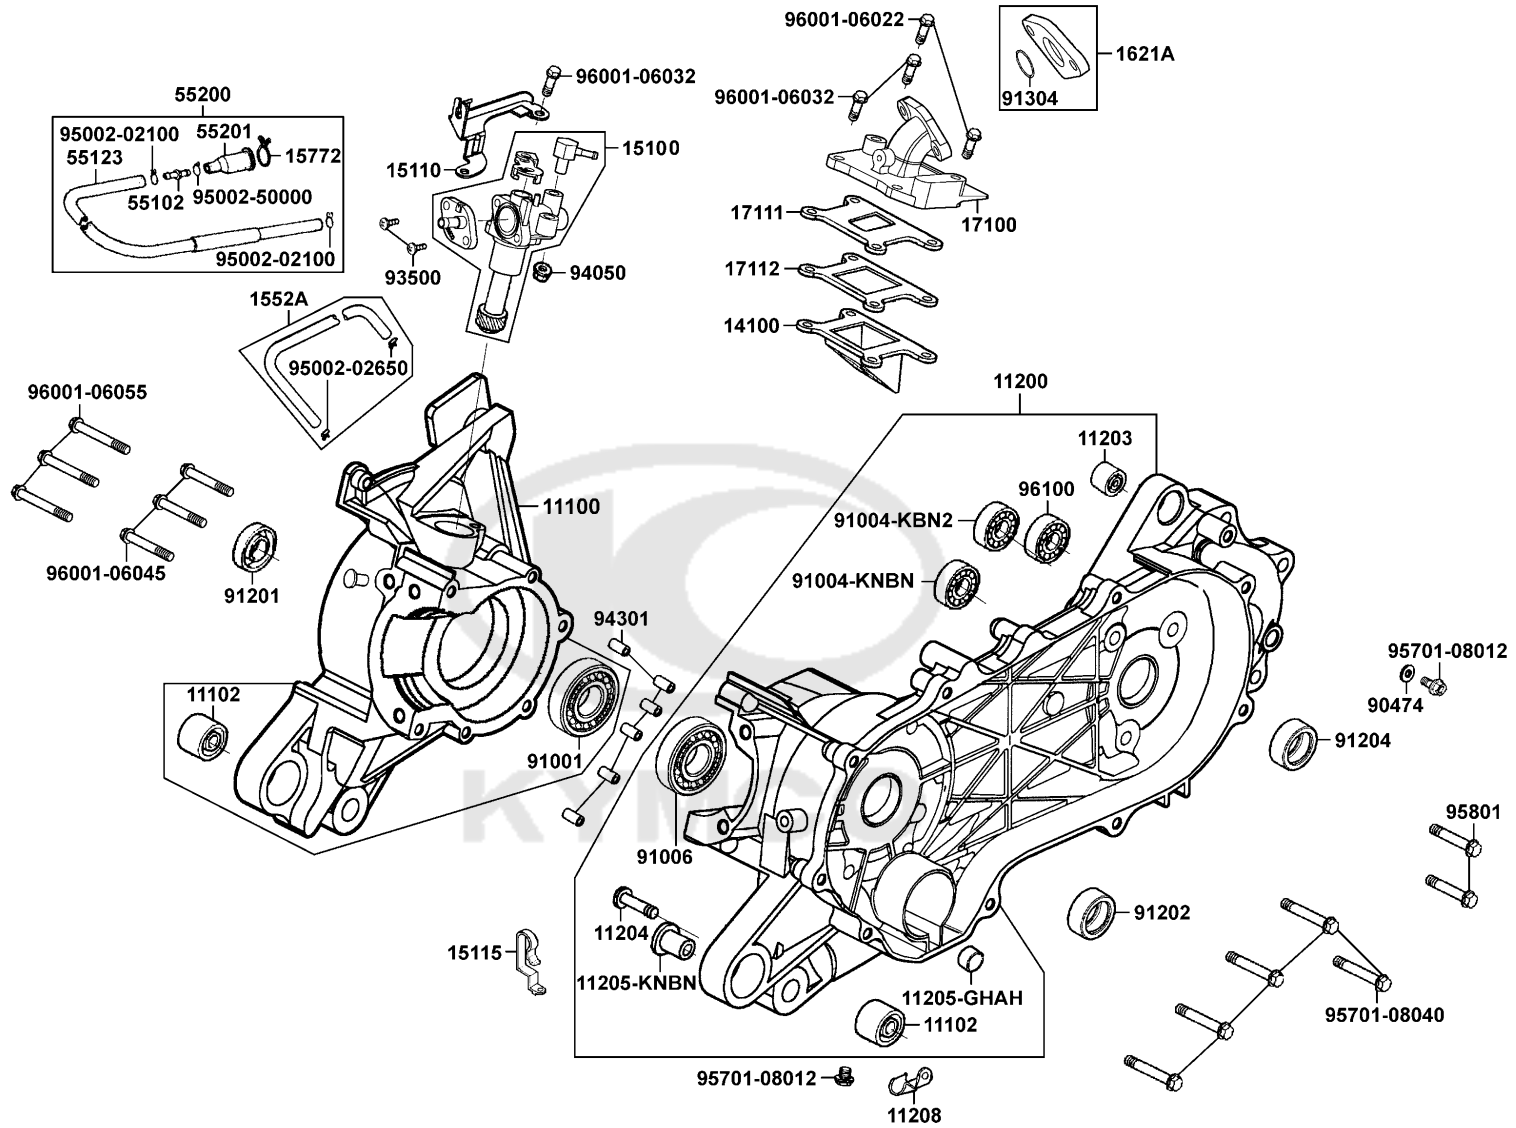

E09

Crankcase Oil Pump