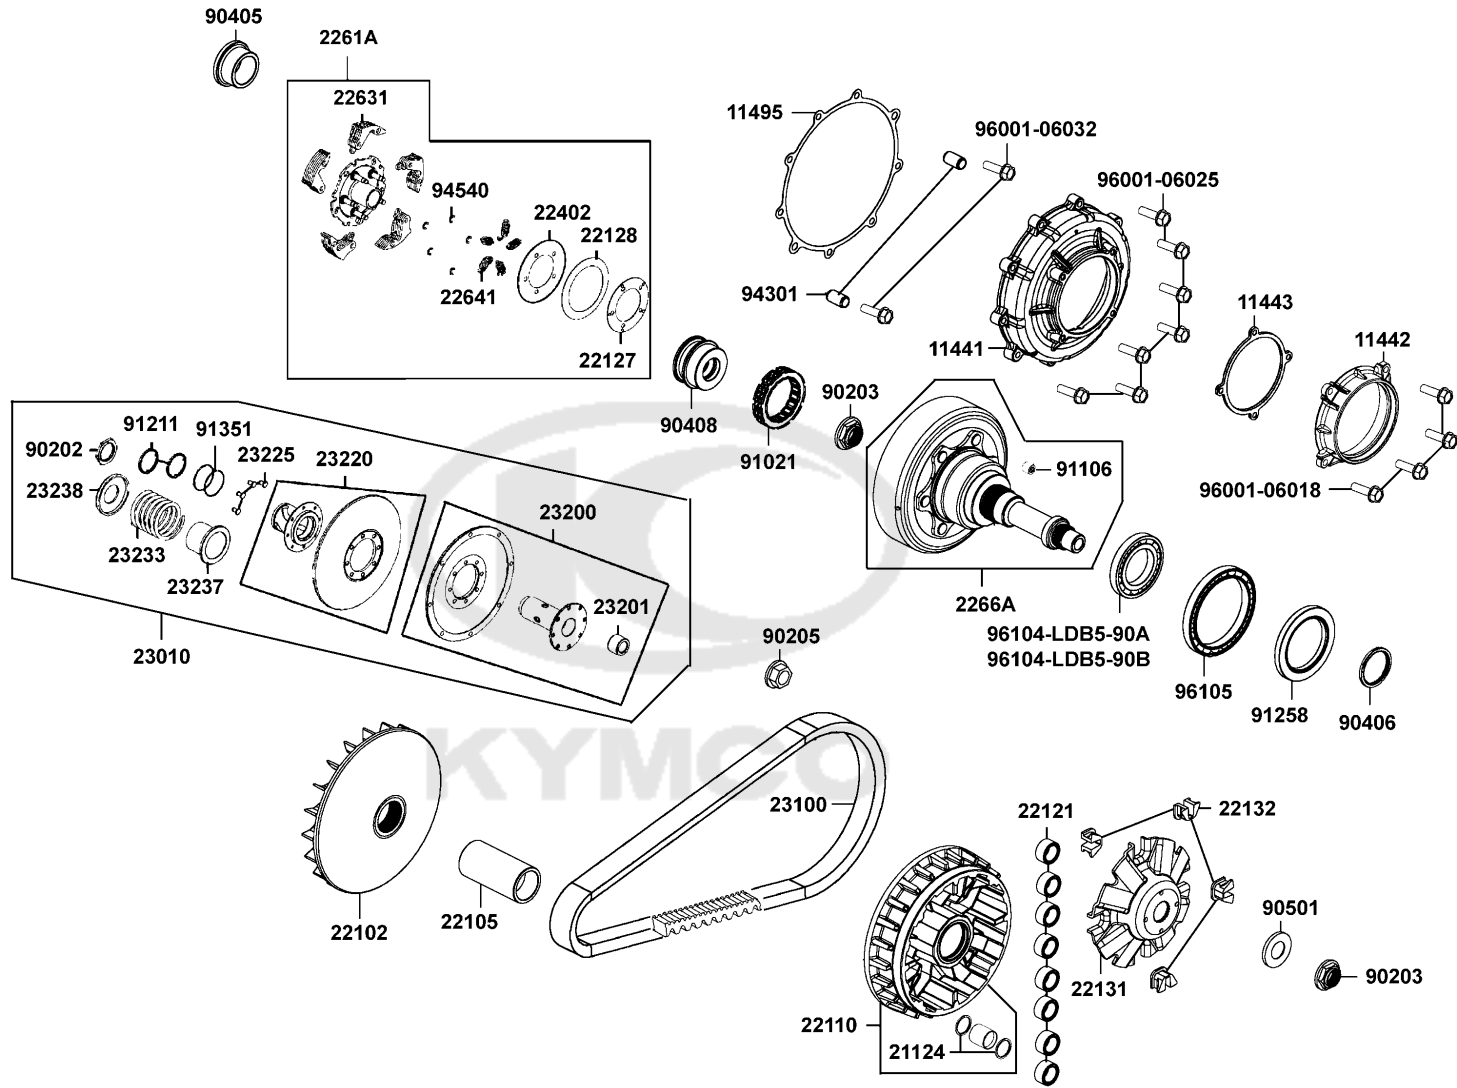

E05

Drive Pulley