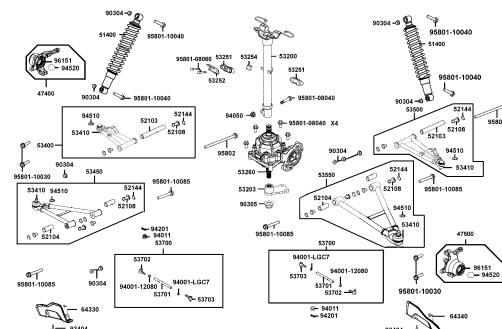

CONTENTS - FRAME GROUP 目次-フレーム関係

F01 Head Light

F02 Speed meter

F03 Handle Steering

F04 Master Cylinder

F05 Fender Front

F06 Stem Steering

F07 Front Wheel