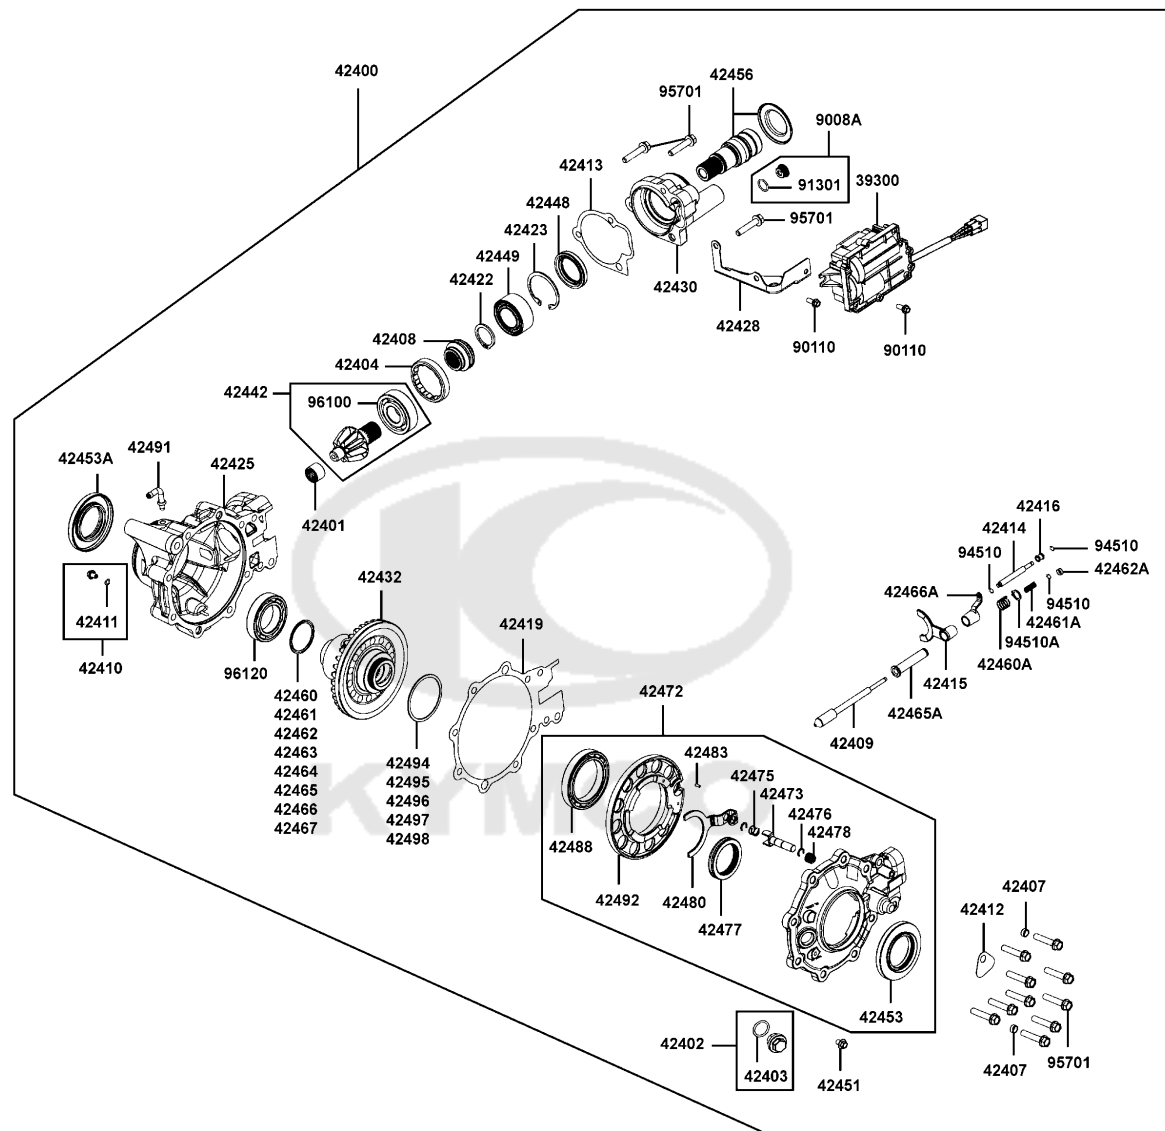

Separated Parts Of Fr Final Differential