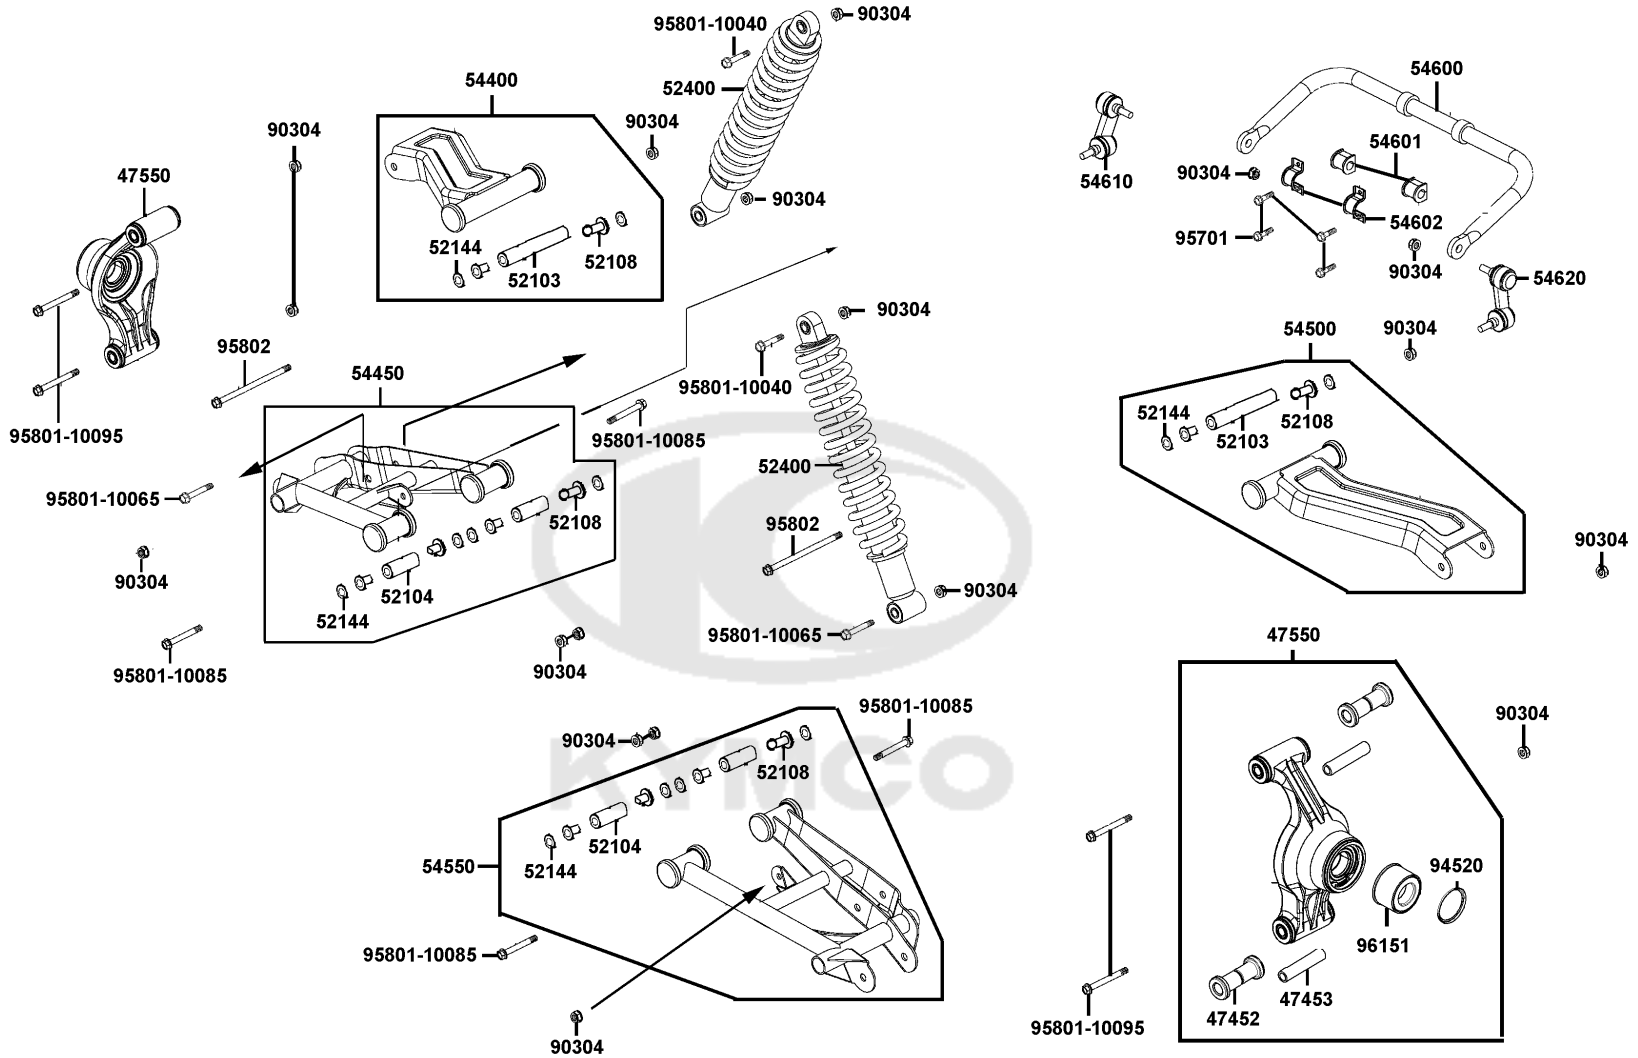

F17

Cushion Assy Rr Control Arm Assy Rr