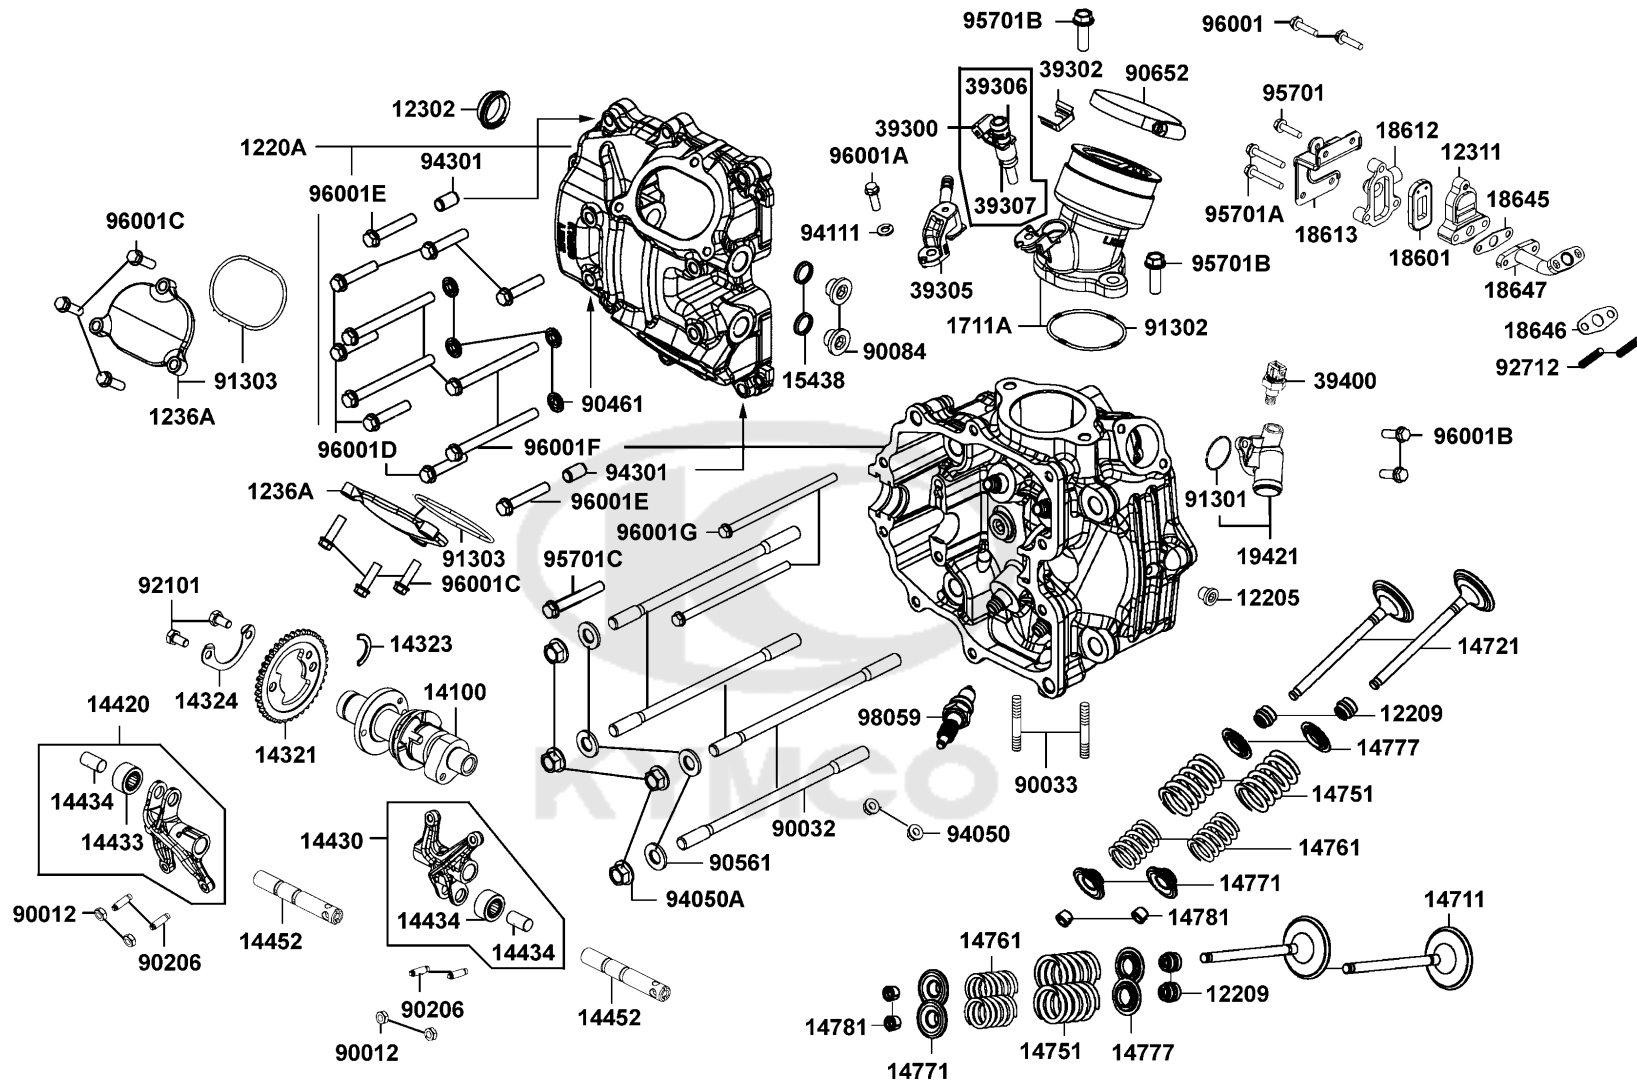

E02

Cylinder Head Cover   Cylinder Head