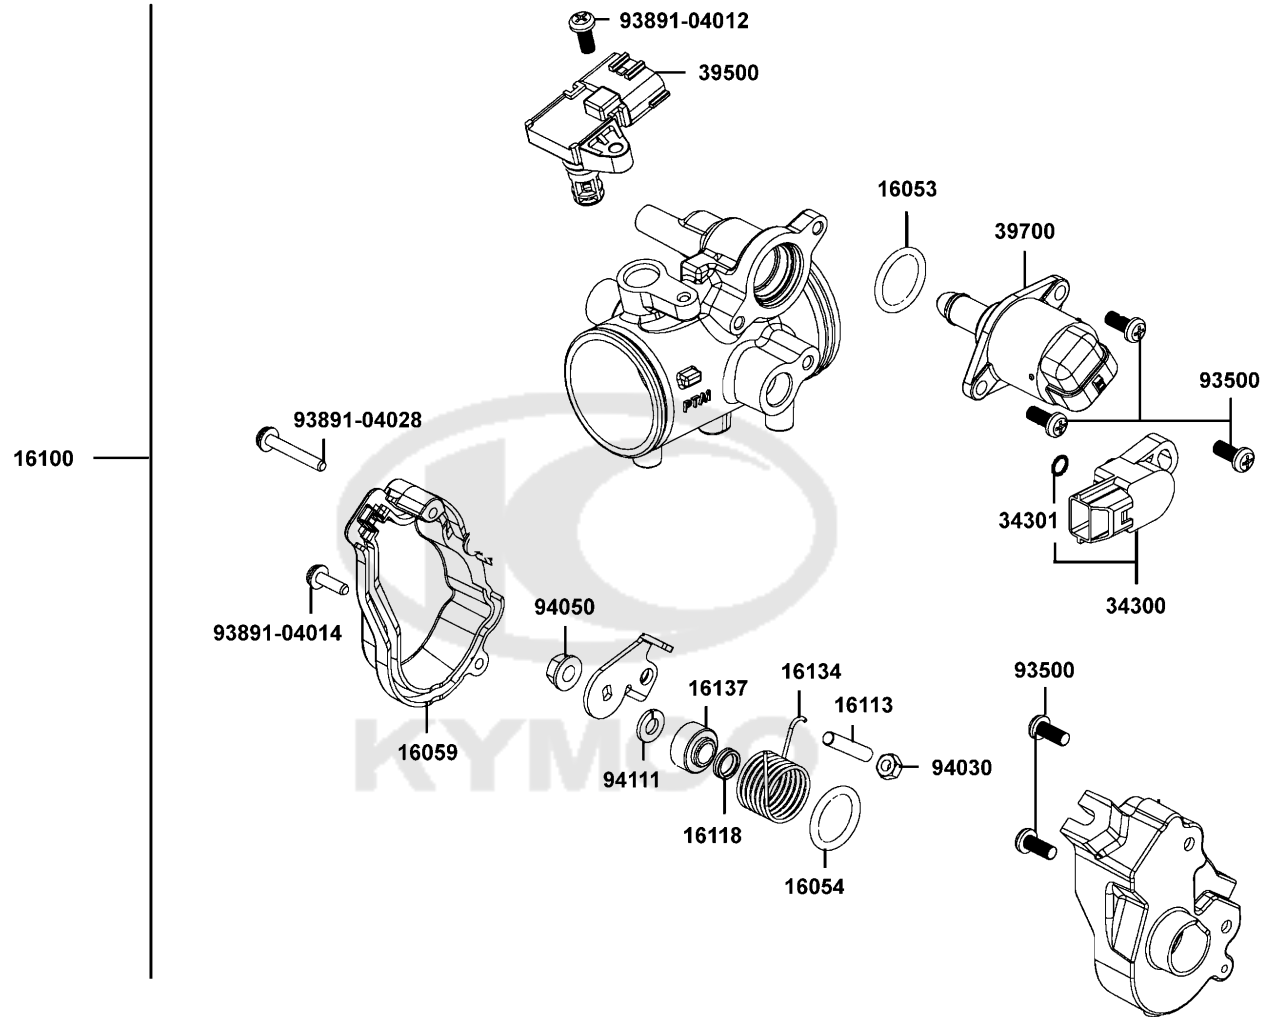

E09

THROTTLE BODY, ASSY.