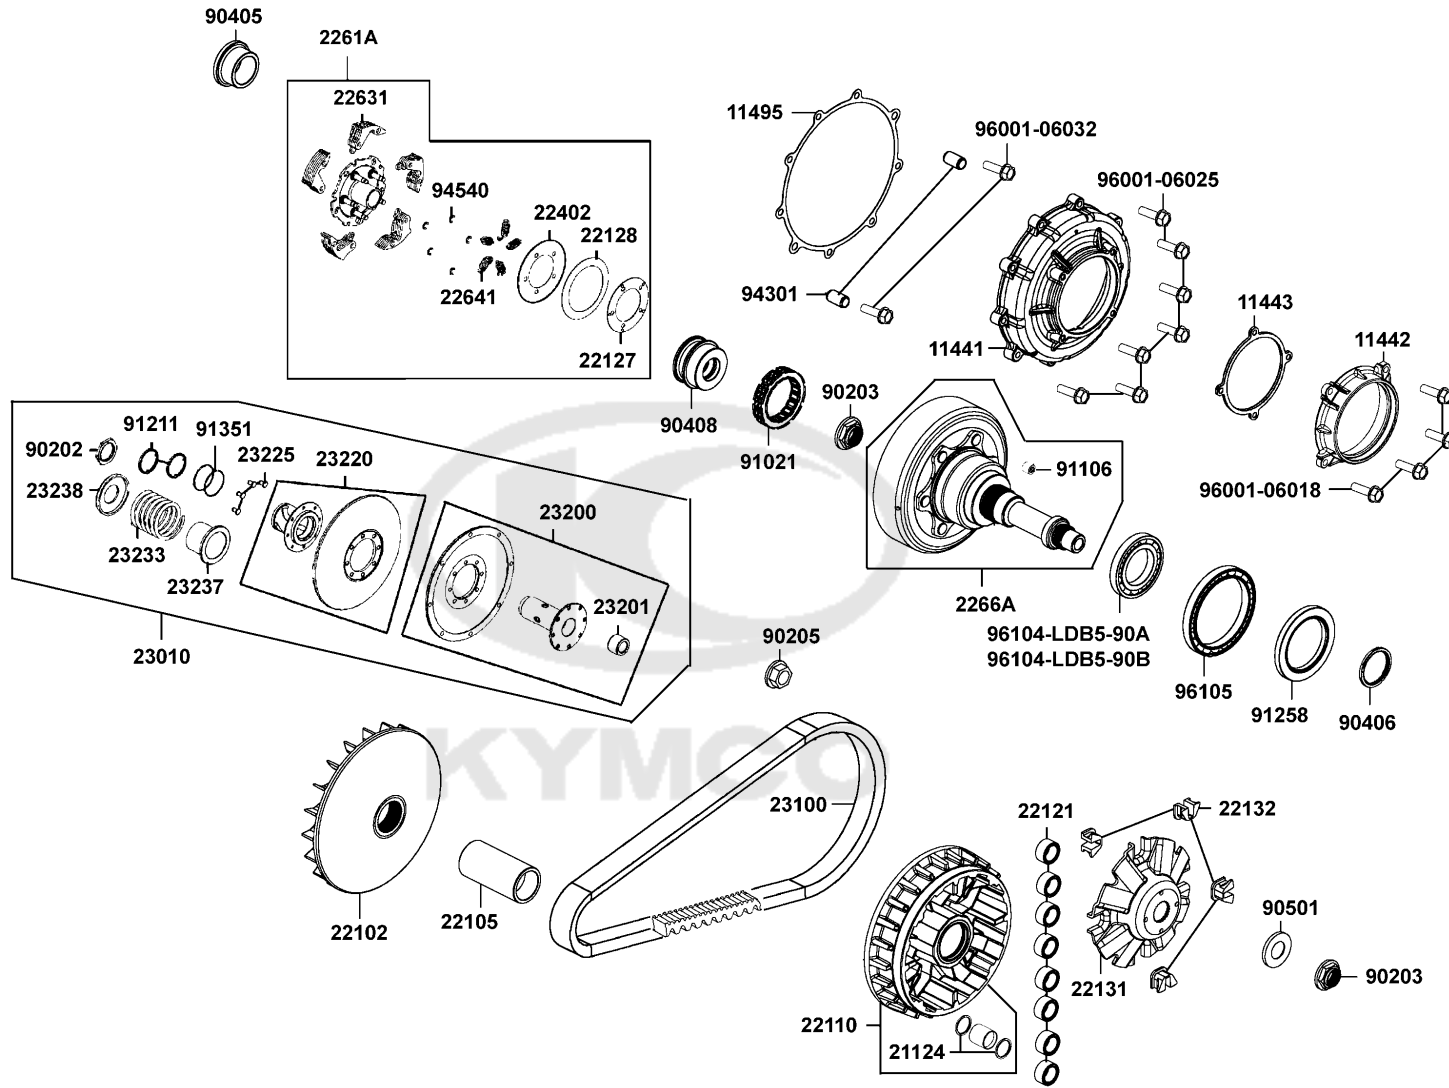

Drive Pulley