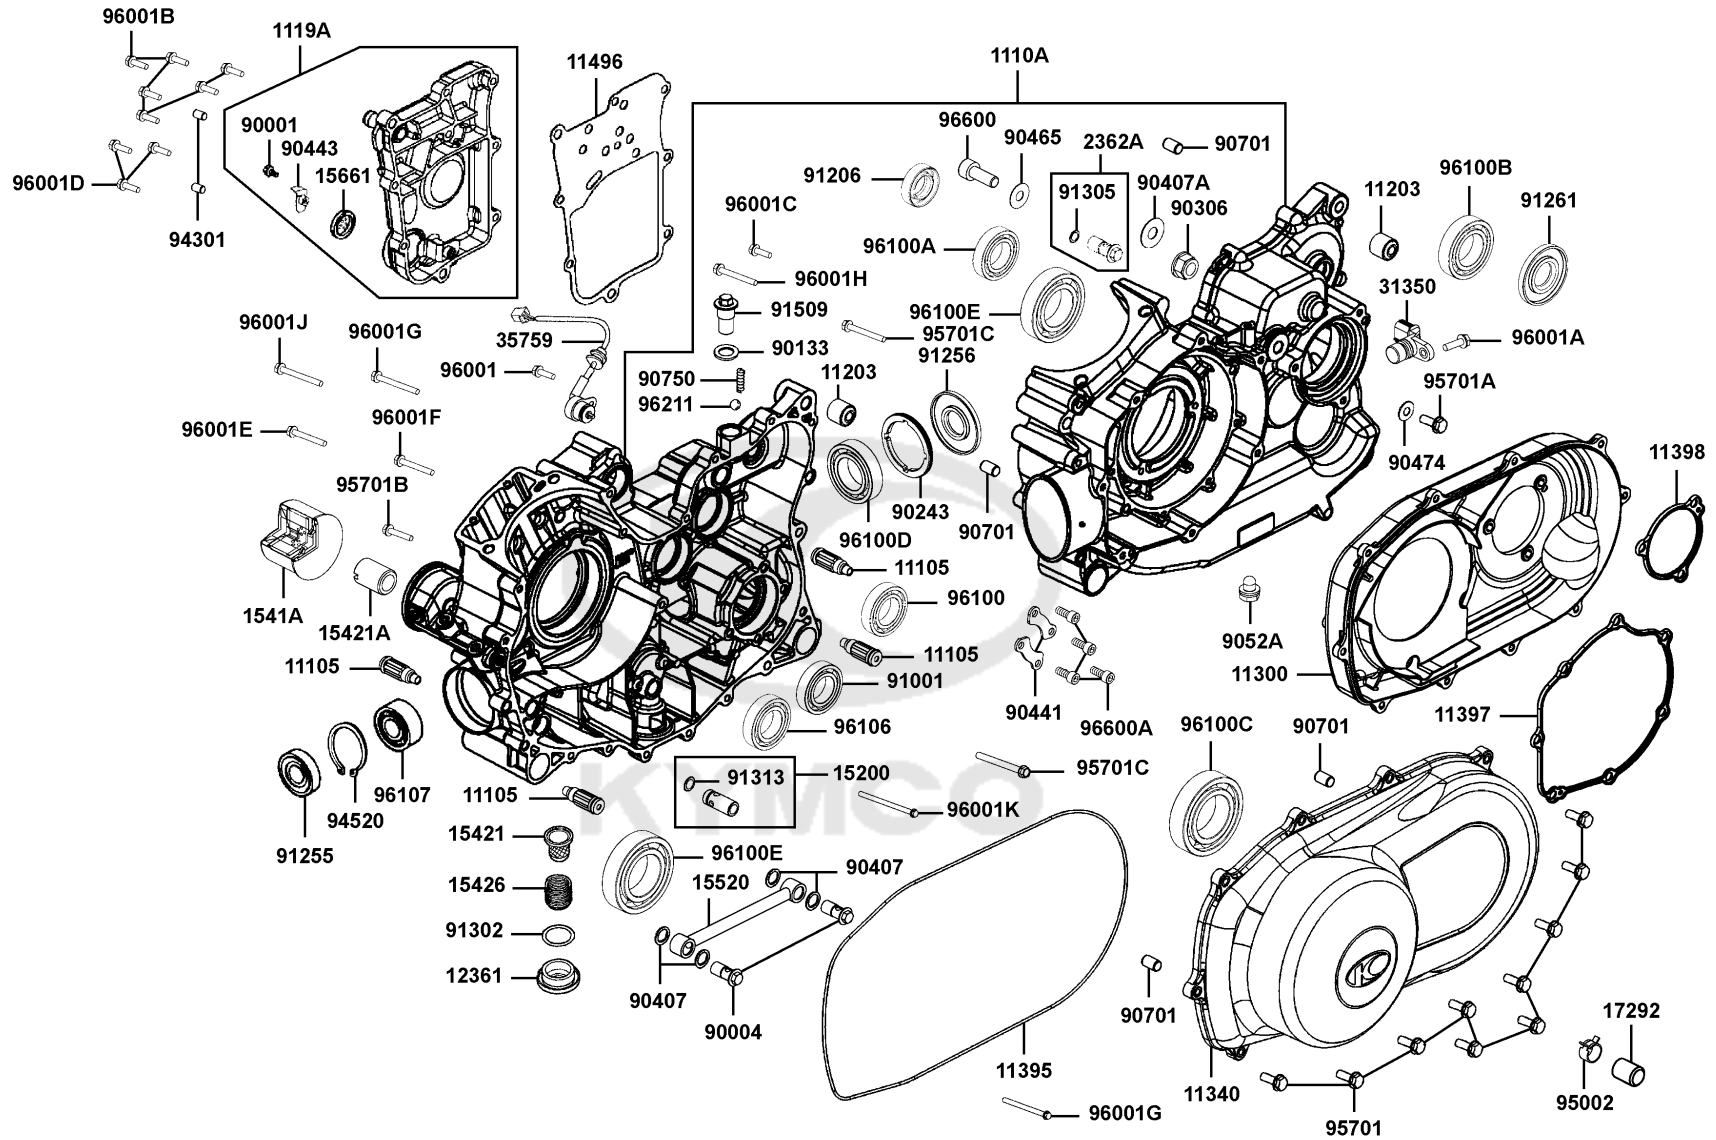

F28 Separated Parts Of CVJ

F29 Key Comp

E01

Crank Case

Sales mark 記号	Ref no 参照用番号	Part no パーツ番号	Description 部品名	Reg description 部品名	Regd no 必要個数	Ref Price 希望小売価格(税抜)	E01
11105		11105-LKM5-E00	LONG RUB BUSH ENG HANGER	LONG RUB BUSH ENG HANGER	4	1650	
1110A		1110A-LKM5-305	CASE R/L ASSY	CASE R/L ASSY	1	69160	
1119A		1119A-LKM5-E00	CASE ASSY R CASE	CASE ASSY R CASE	1	6420	
11203		11203-LKM5-E00	UNDER RUBBER BUSH REAR CUSHION	UNDER RUBBER BUSH REAR CUSHION	2	720	
11300		11300-LKM5-E00	COVER. L. SIDE	COVER. L. SIDE	1	11950	
11340		11340-LKM5-E00	COVER COMP L CRANK CASE	COVER COMP L CRANK CASE	1	11730	
11395		11395-LKM5-E00	GASKET L COVER A	GASKET L COVER A	1	1130	
11397		11397-LKM5-E00	GSAKET CVT CASE FRONT	GSAKET CVT CASE FRONT	1	1150	
11398		11398-LKM5-E00	GASKET CVT CASE REAR	GASKET CVT CASE REAR	1	700	
11496		11496-LKM5-E00	GASKET R CASE CAP	GASKET R CASE CAP	1	820	
12361		12361-GFY6-901	HOLE CAP TAPPET ADJUSTING	HOLE CAP TAPPET ADJUSTING	1	300	
15200		15200-KED9-900	OIL RELIEF VALVE ASSY	OIL RELIEF VALVE ASSY	1	2960	
1541A		1541A-LBA2-E00	ELEMENT COMP OIL FILTER	ELEMENT COMP OIL FILTER	1	2710	
15421		15421-1G07-001	SCREEN OIL FILTER	SCREEN OIL FILTER	1	350	
15421A		15421-LBA2-E00	BOLT OIL FILTER	BOLT OIL FILTER	1	600	
15426		15426-GAE1-921	SPG OIL FILTER SCREEN	SPG OIL FILTER SCREEN	1	160	
15520		15520-LDB5-E00	PIPE COMP OIL	PIPE COMP OIL	1	2520	
15661		15661-LBA7-900	FINDER OIL LEVEL	FINDER OIL LEVEL	1	960	
17292		17292-PWB1-900	PIPE DRAIN	PIPE DRAIN	1	110	
2362A		2362A-LDB5-E00	BOLT ASSY PARK	BOLT ASSY PARK	1	1010	