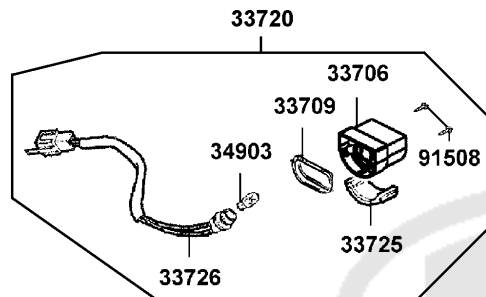

F20

Light Tail