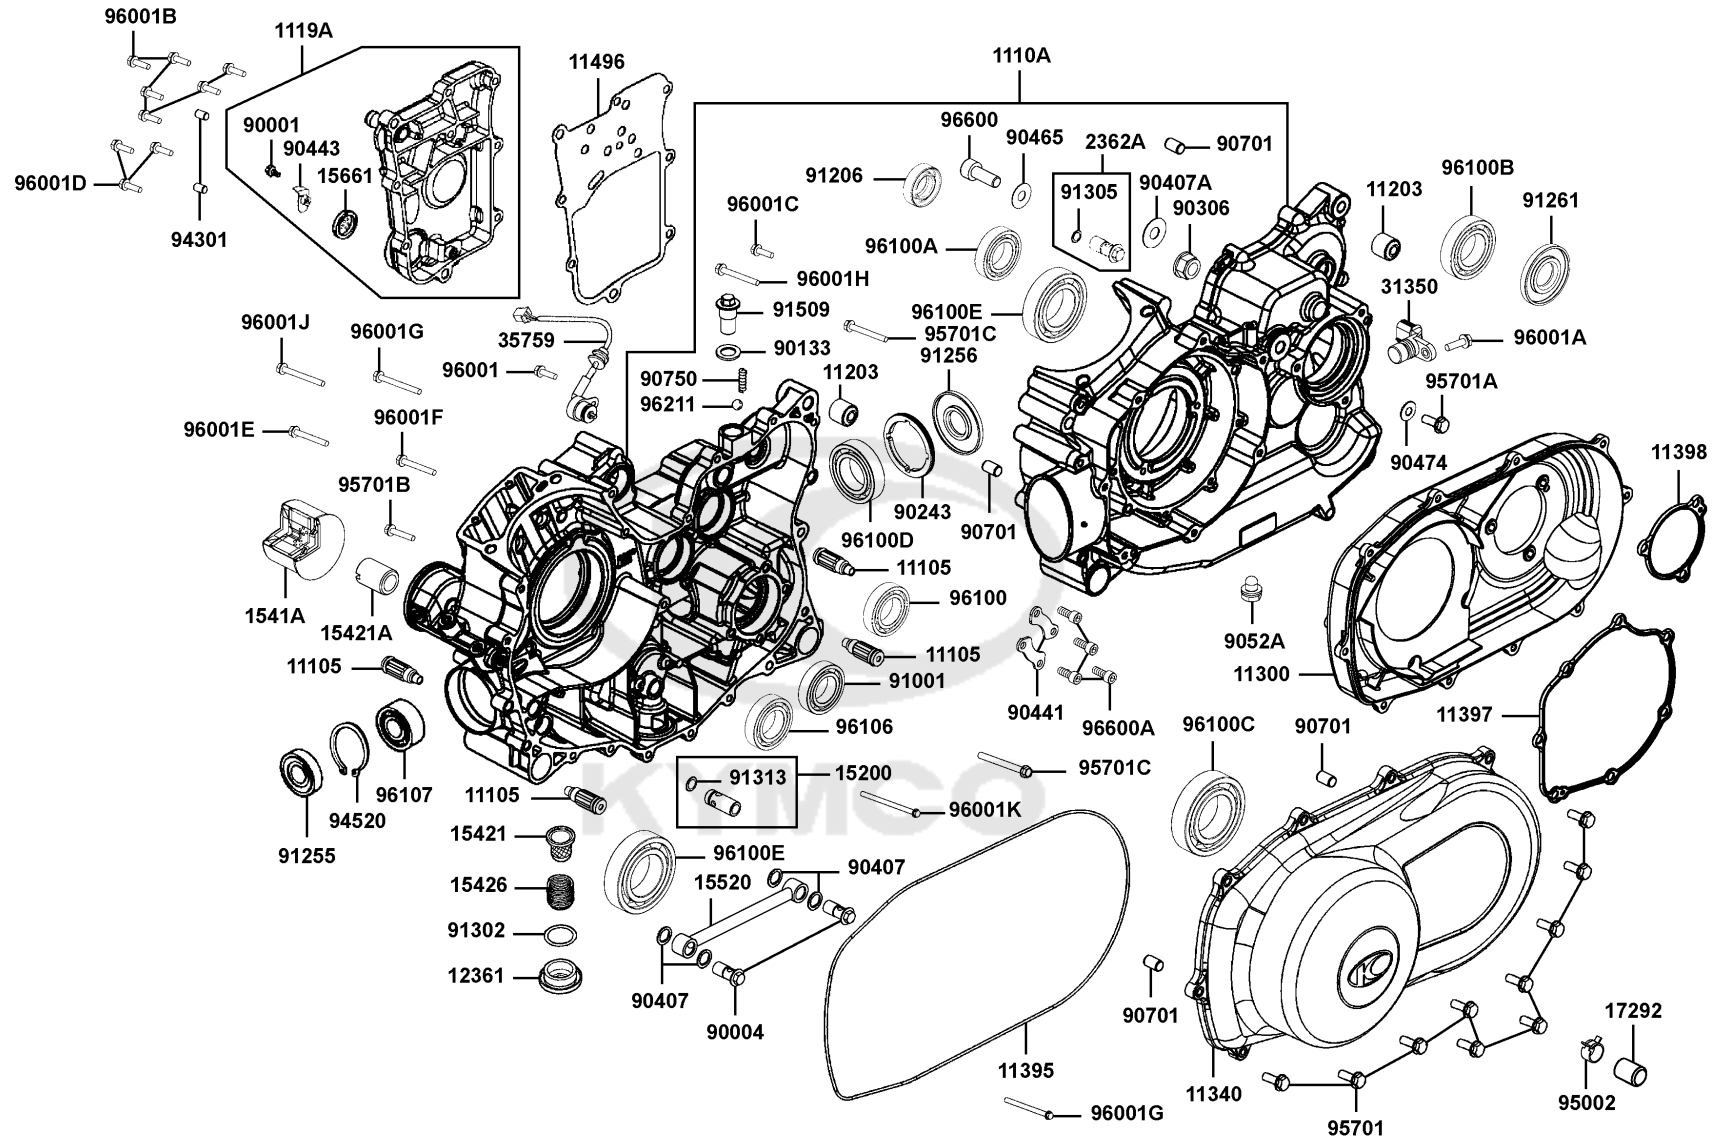

F28 Separated Parts Of CVJ

F29 Key Comp

E01

Crank Case

Sales mark 記号	Ref no 参照用番号	Part no パーツ番号	Description 部品名	Reg description 部品名	Regd no 必要個数	Ref Price 希望小売価格(税抜)	E01
11105		11105-LKM5-E00	LONG RUB BUSH ENG HANGER	LONG RUB BUSH ENG HANGER	4	1650	
1110A		1110A-LKM5-305	CASE R/L ASSY	CASE R/L ASSY	1	69160	
1119A		1119A-LKM5-E00	CASE ASSY R CASE	CASE ASSY R CASE	1	6420	
11203		11203-LKM5-E00	UNDER RUBBER BUSH REAR CUSHION	UNDER RUBBER BUSH REAR CUSHION	2	720	
11300		11300-LKM5-E00	COVER. L. SIDE	COVER. L. SIDE	1	11950	
11340		11340-LKM5-E00	COVER COMP L CRANK CASE	COVER COMP L CRANK CASE	1	11730	
11395		11395-LKM5-E00	GASKET L COVER A	GASKET L COVER A	1	1130	
11397		11397-LKM5-E00	GSAKET CVT CASE FRONT	GSAKET CVT CASE FRONT	1	1150	
11398		11398-LKM5-E00	GASKET CVT CASE REAR	GASKET CVT CASE REAR	1	700	
11496		11496-LKM5-E00	GASKET R CASE CAP	GASKET R CASE CAP	1	820	
12361		12361-GFY6-901	HOLE CAP TAPPET ADJUSTING	HOLE CAP TAPPET ADJUSTING	1	300	
15200		15200-KED9-900	OIL RELIEF VALVE ASSY	OIL RELIEF VALVE ASSY	1	2960	
1541A		1541A-LBA2-E00	ELEMENT COMP OIL FILTER	ELEMENT COMP OIL FILTER	1	2710	
15421		15421-1G07-001	SCREEN OIL FILTER	SCREEN OIL FILTER	1	350	
15421A		15421-LBA2-E00	BOLT OIL FILTER	BOLT OIL FILTER	1	600	
15426		15426-GAE1-921	SPG OIL FILTER SCREEN	SPG OIL FILTER SCREEN	1	160	
15520		15520-LDB5-E00	PIPE COMP OIL	PIPE COMP OIL	1	2520	
15661		15661-LBA7-900	FINDER OIL LEVEL	FINDER OIL LEVEL	1	960	
17292		17292-PWB1-900	PIPE DRAIN	PIPE DRAIN	1	110	
2362A		2362A-LDB5-E00	BOLT ASSY PARK	BOLT ASSY PARK	1	1010	