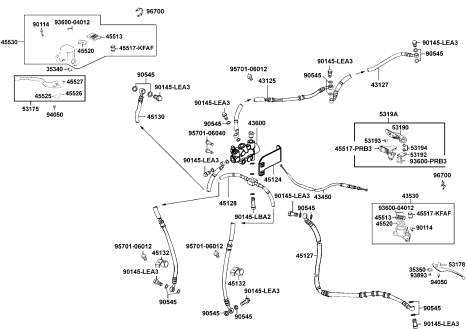

CONTENTS - FRAME GROUP 目次-フレーム関係

F01 Head Light

F02 Speed meter

F03 Handle Steering

F04 Master Cylinder

F05 Fender Front

F06 Stem Steering

F07 Front Wheel