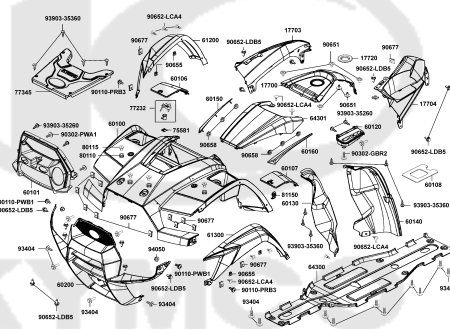

CONTENTS - FRAME GROUP 目次-フレーム関係

F01 Head Light

F02 Speed meter

F03 Handle Steering

F04 Master Cylinder

F05 Fender Front

F06 Stem Steering

F07 Front Wheel