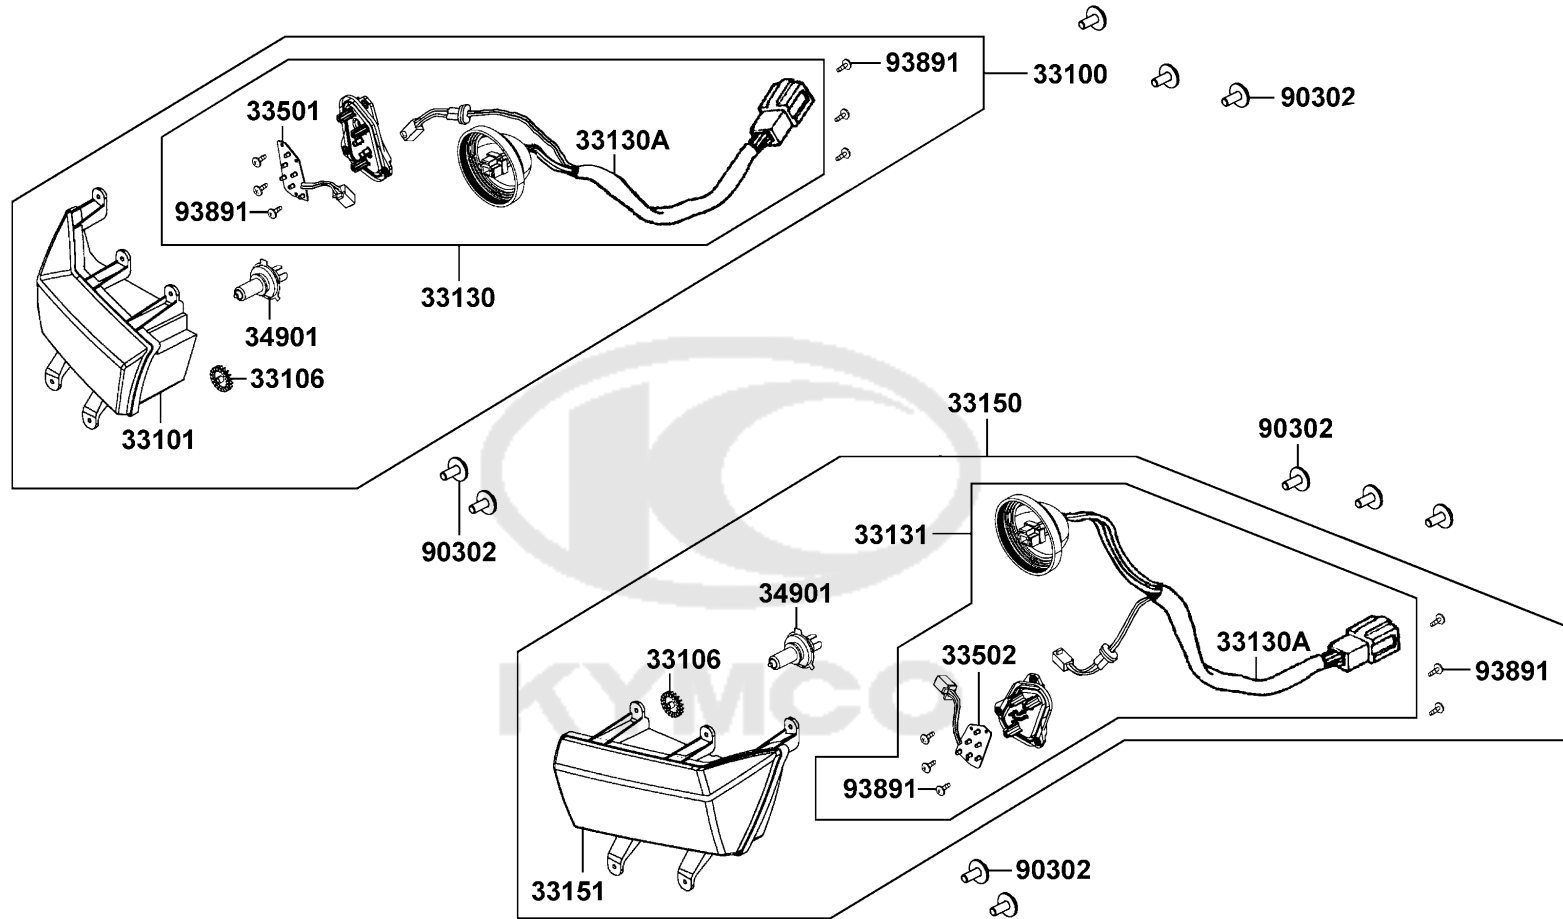

F01

Head Light