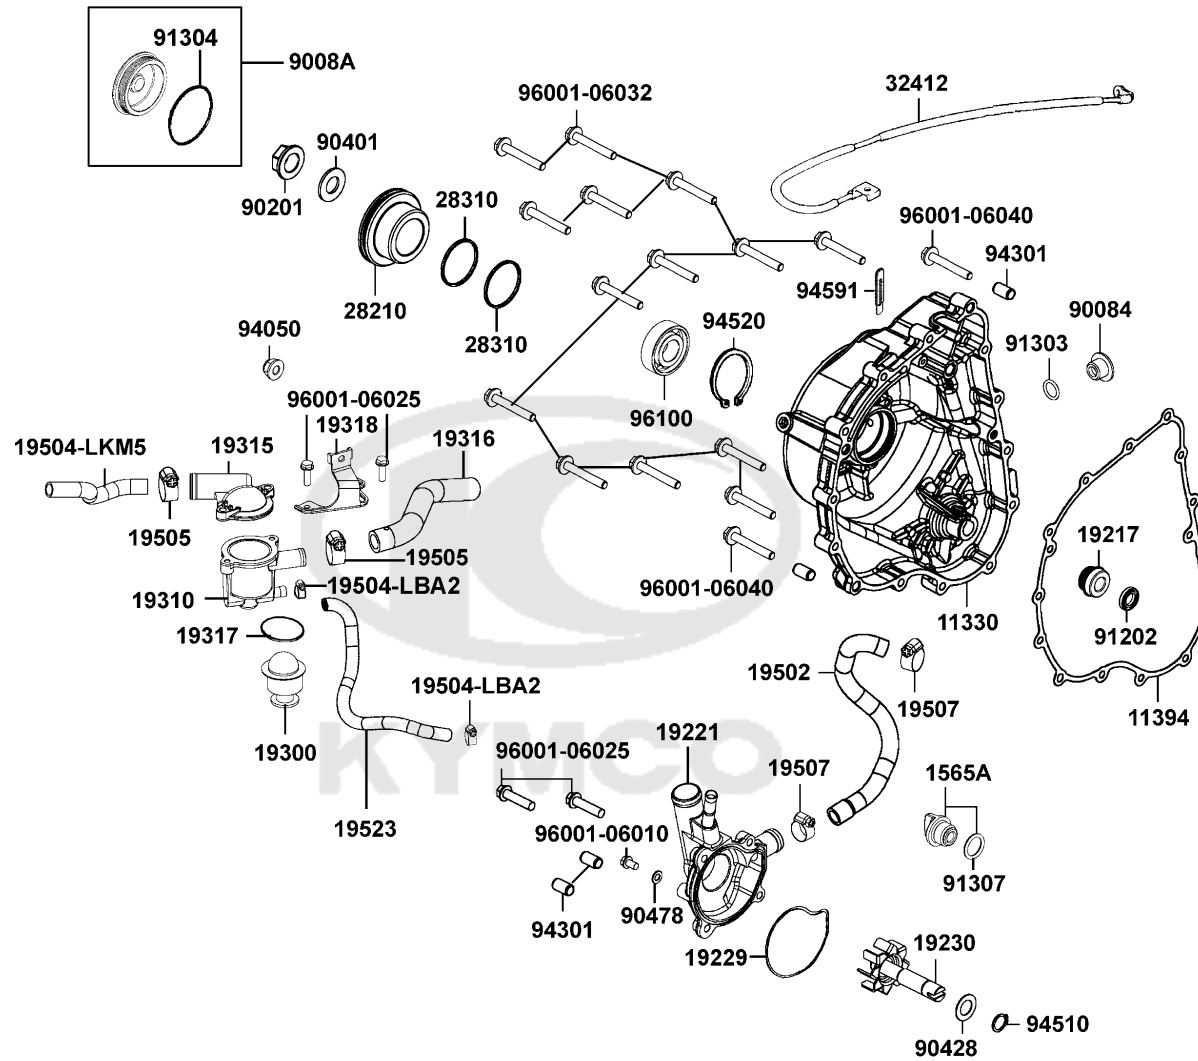

E04

Right Crankcase Cover Water Pump