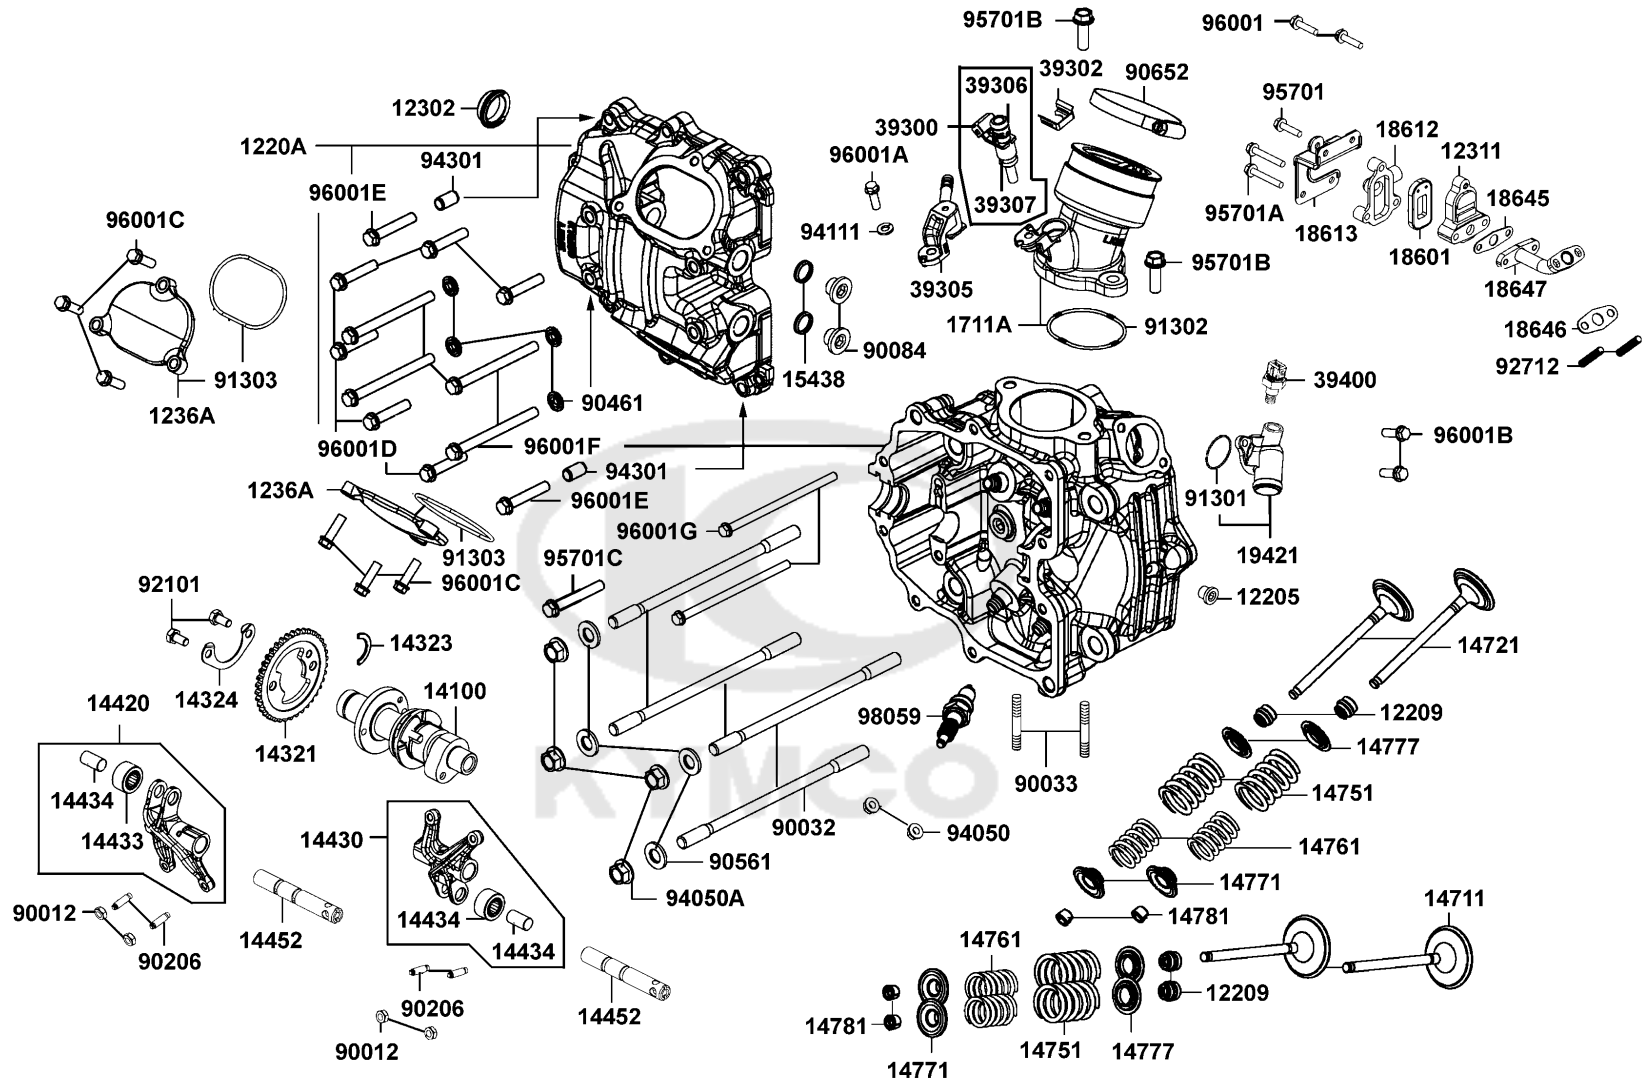

E02

Cylinder Head Cover Cylinder Head