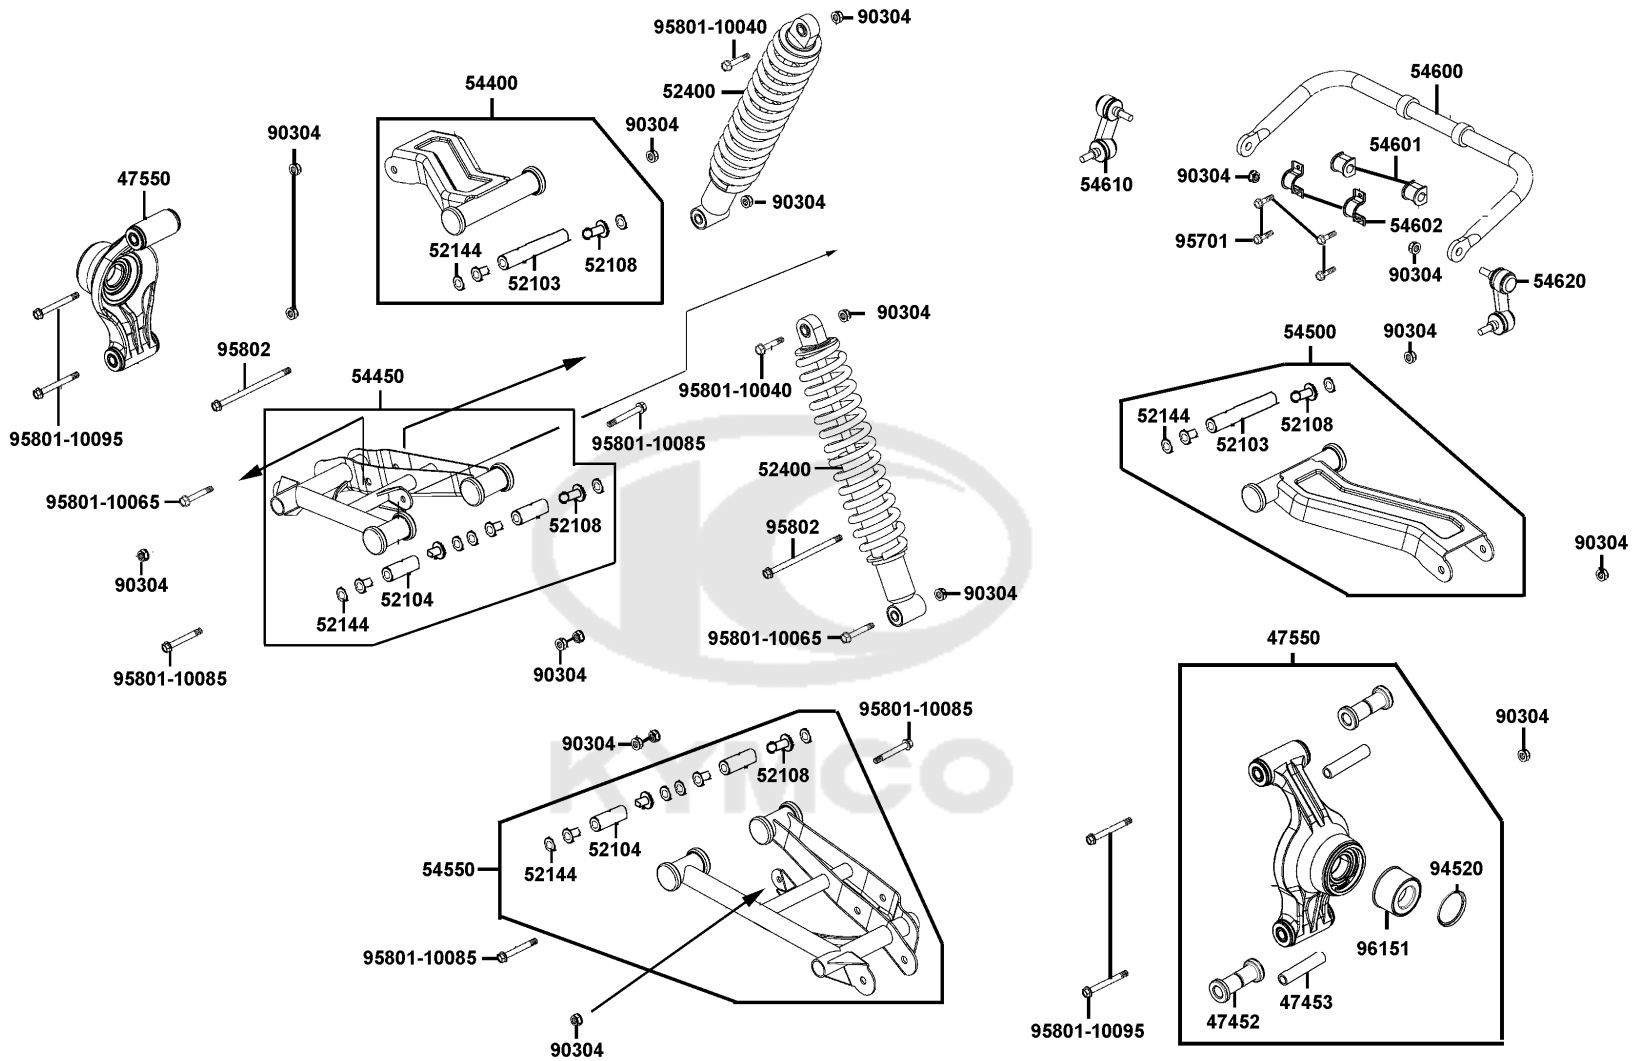

F17

Cushion Assy Rr Control Arm Assy Rr