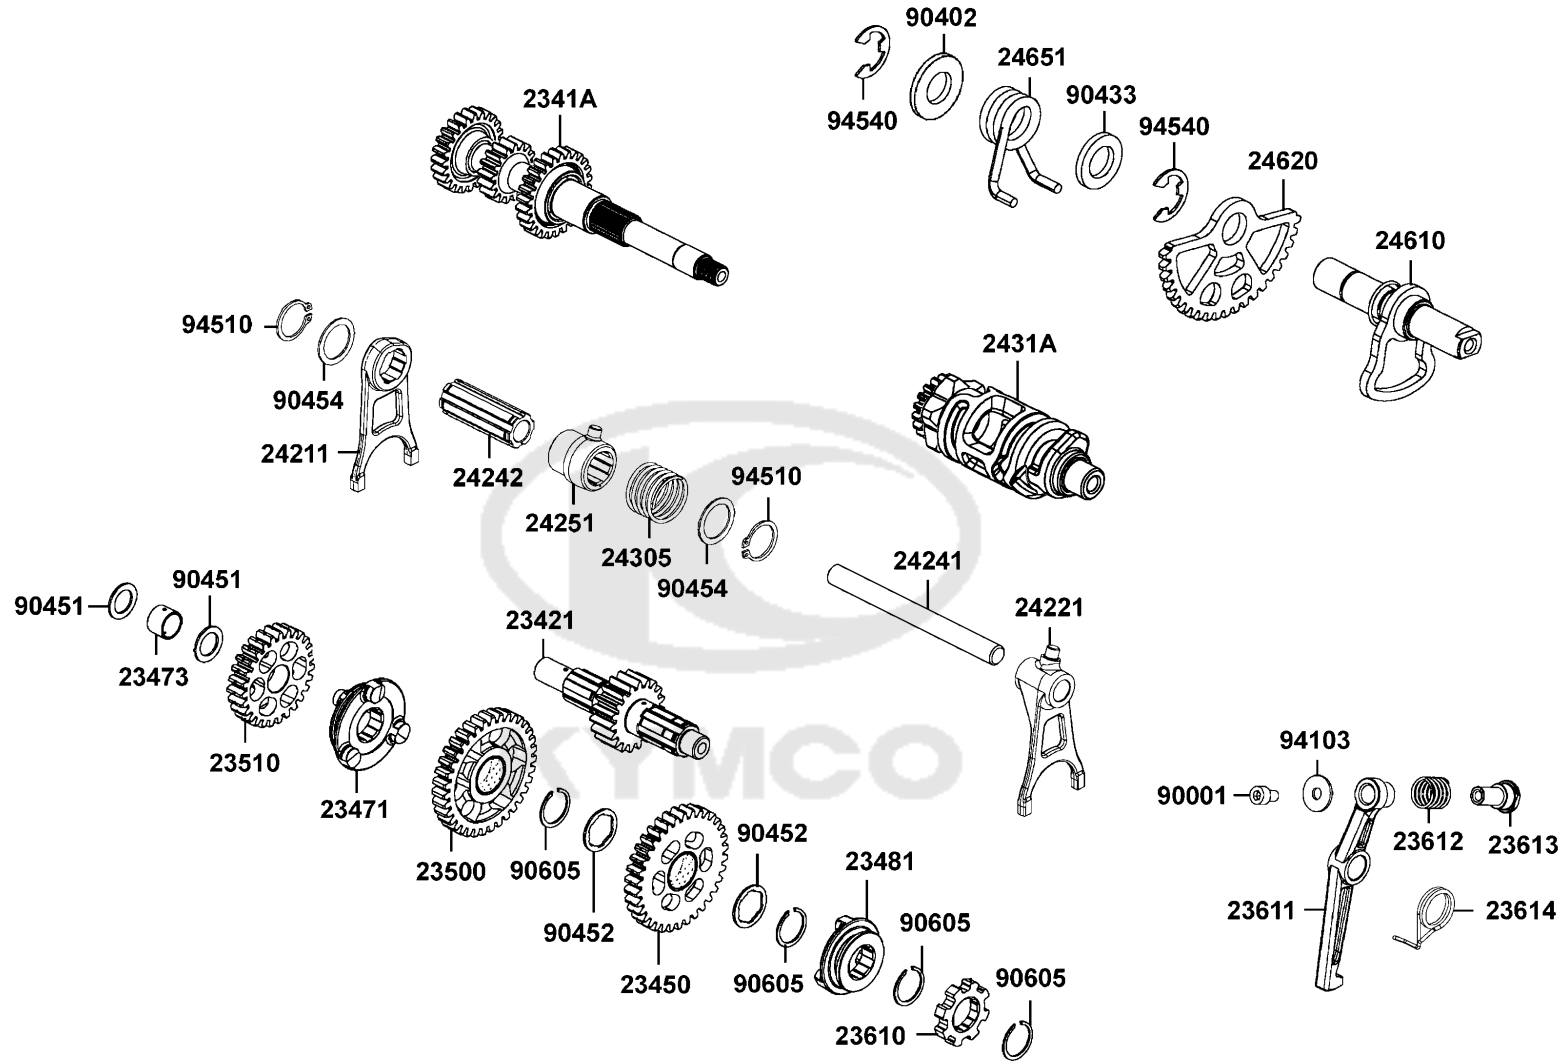

E07

Clutch Assy Primary