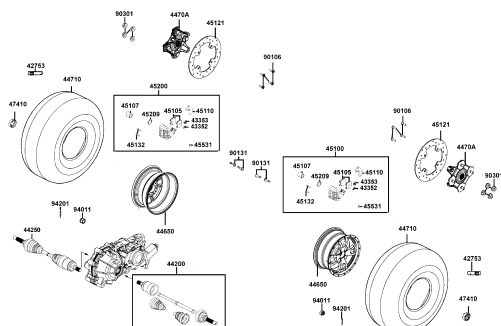

F07 Front Wheel