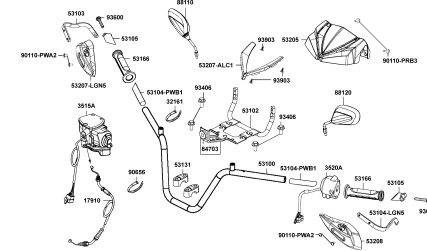

CONTENTS - FRAME GROUP 目次-フレーム関係

F01 Head Light

F02 Speed meter

F03 Handle Steering

F04 Master Cylinder

F05 Fender Front

F06 Stem Steering

F07 Front Wheel