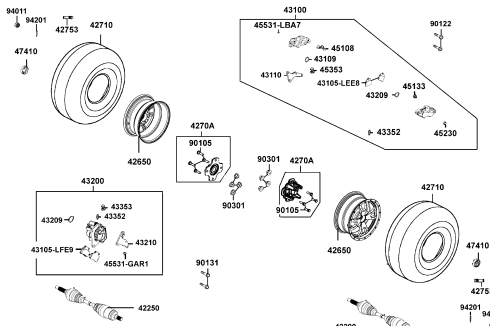

F08 Rear Wheel