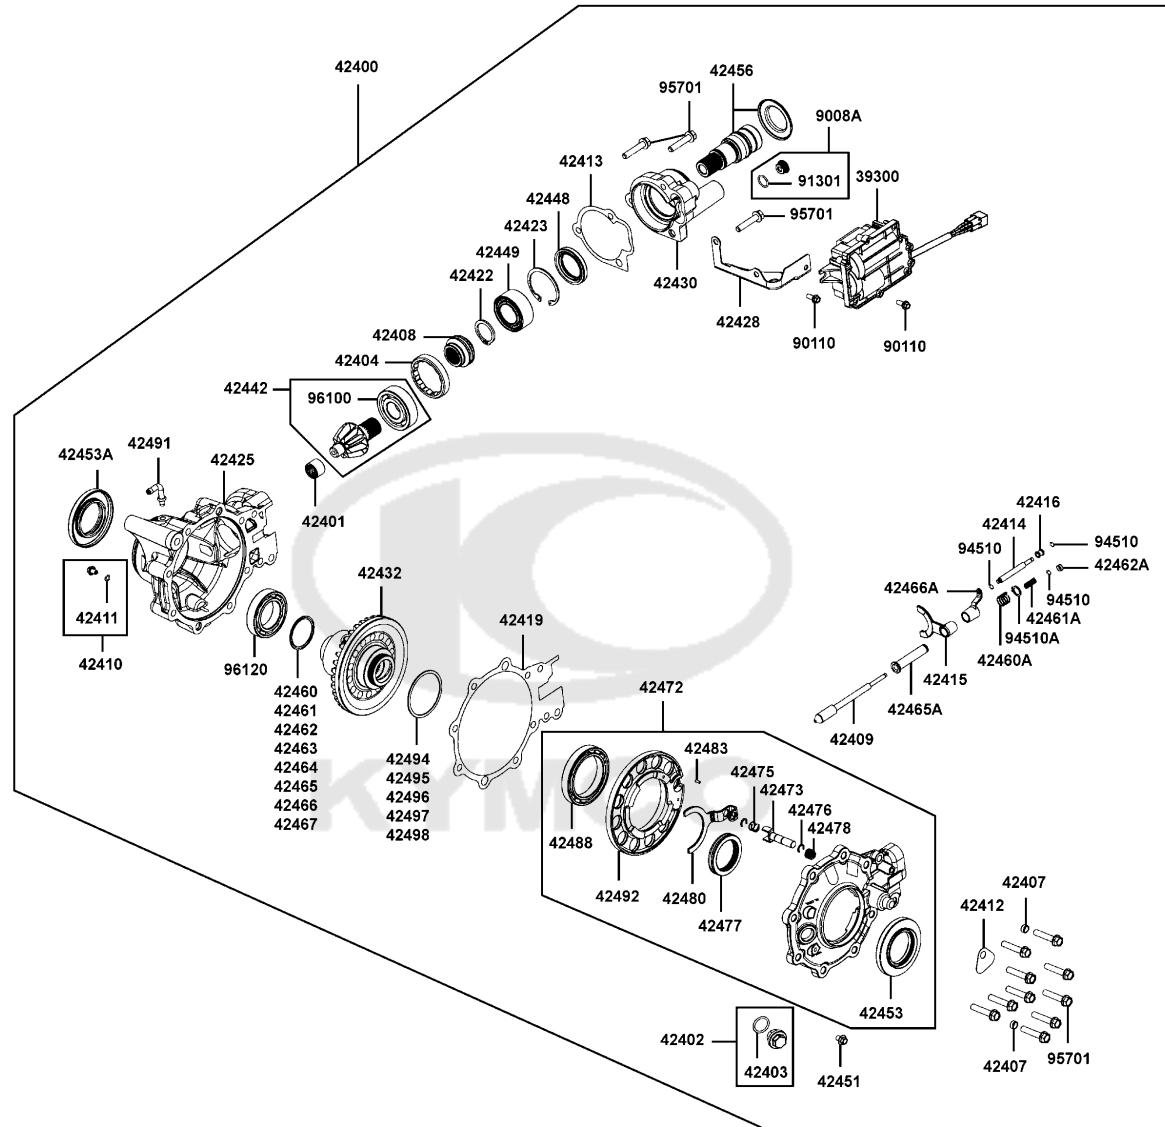

Separated Parts Of Fr Final Differential