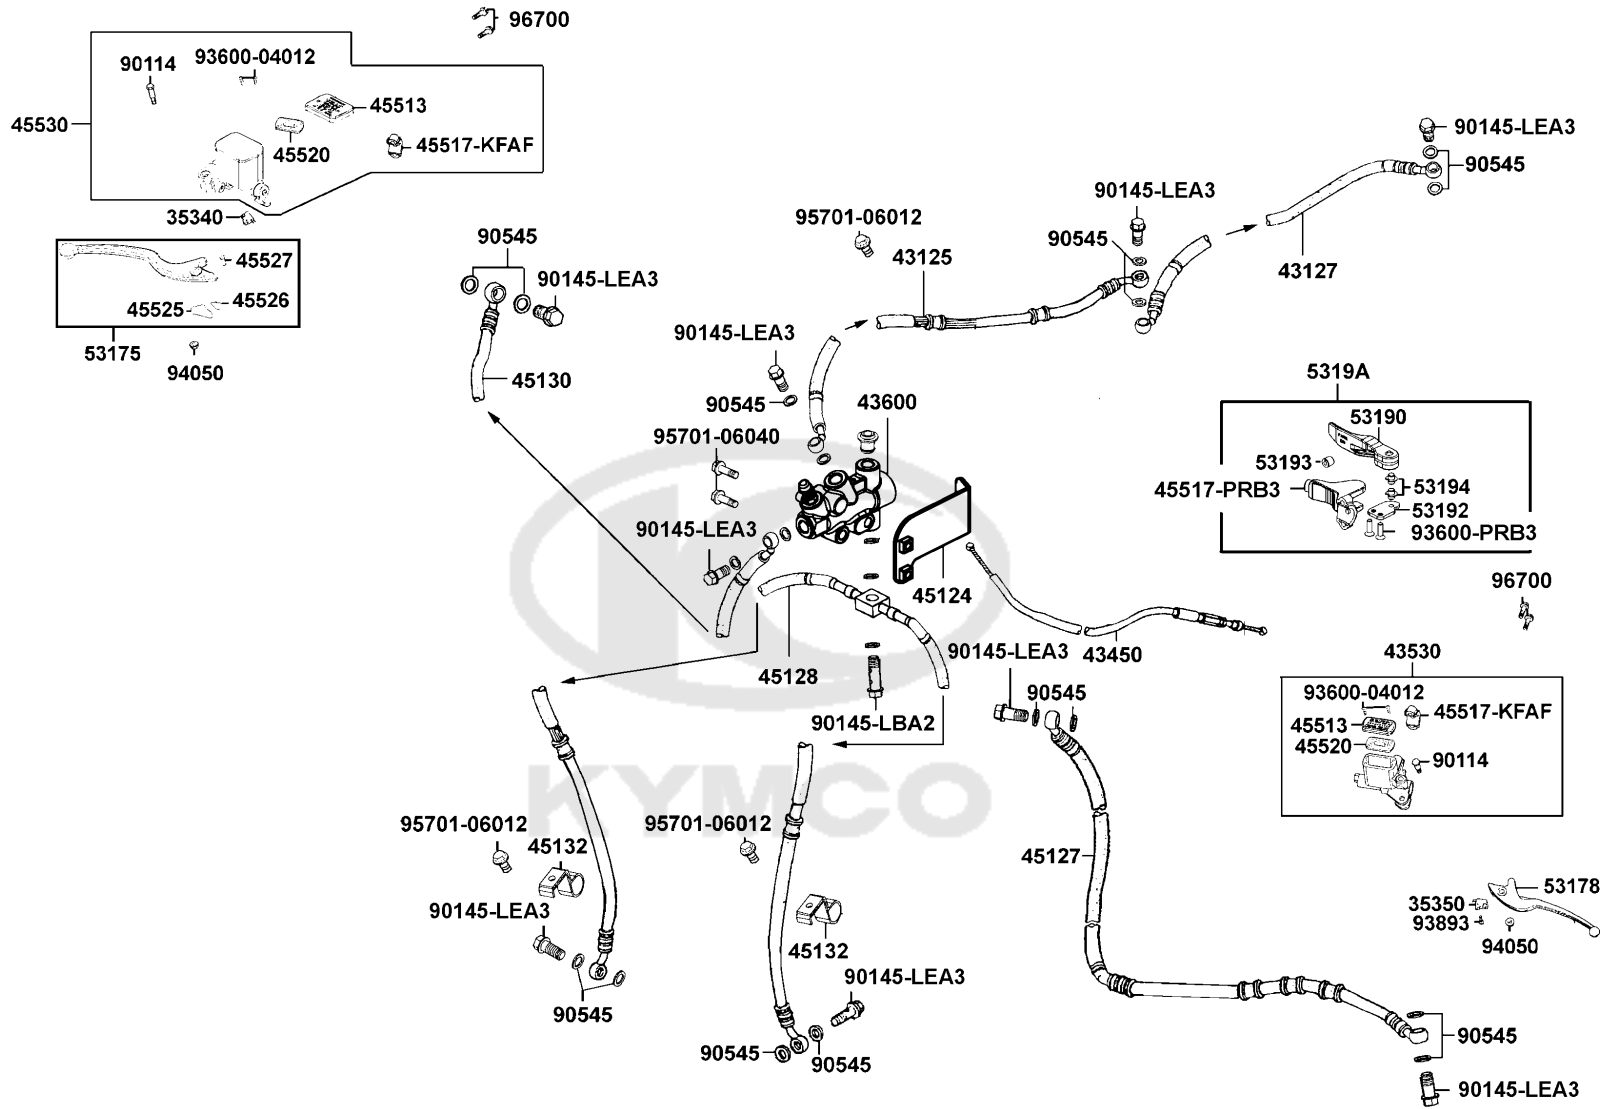

F04

Master Cylinder