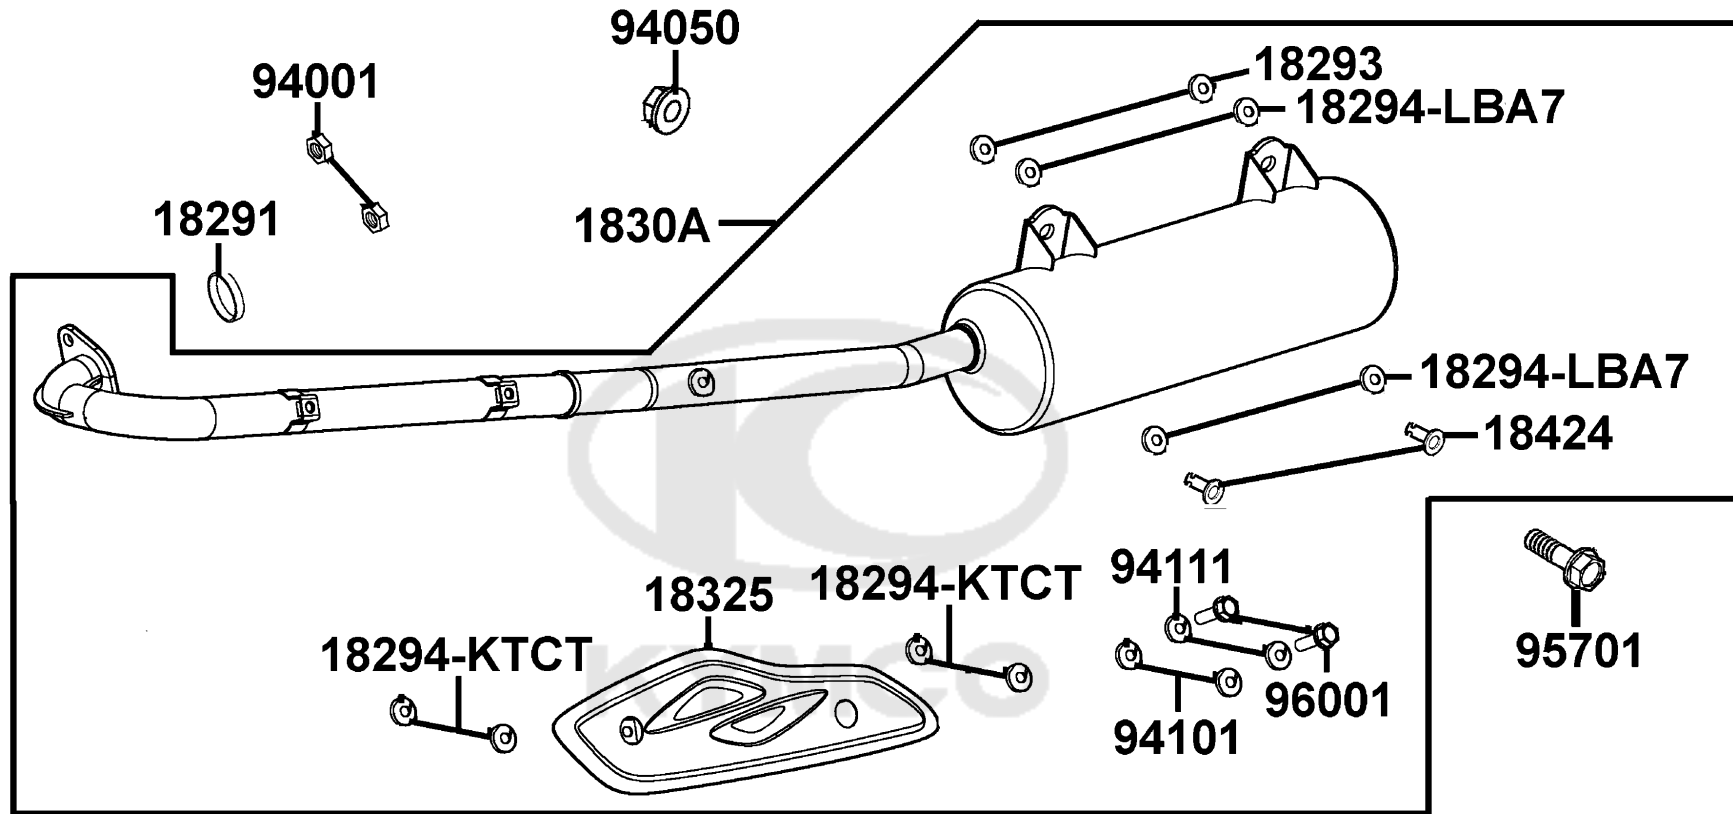

F14

Exhaust Muffler