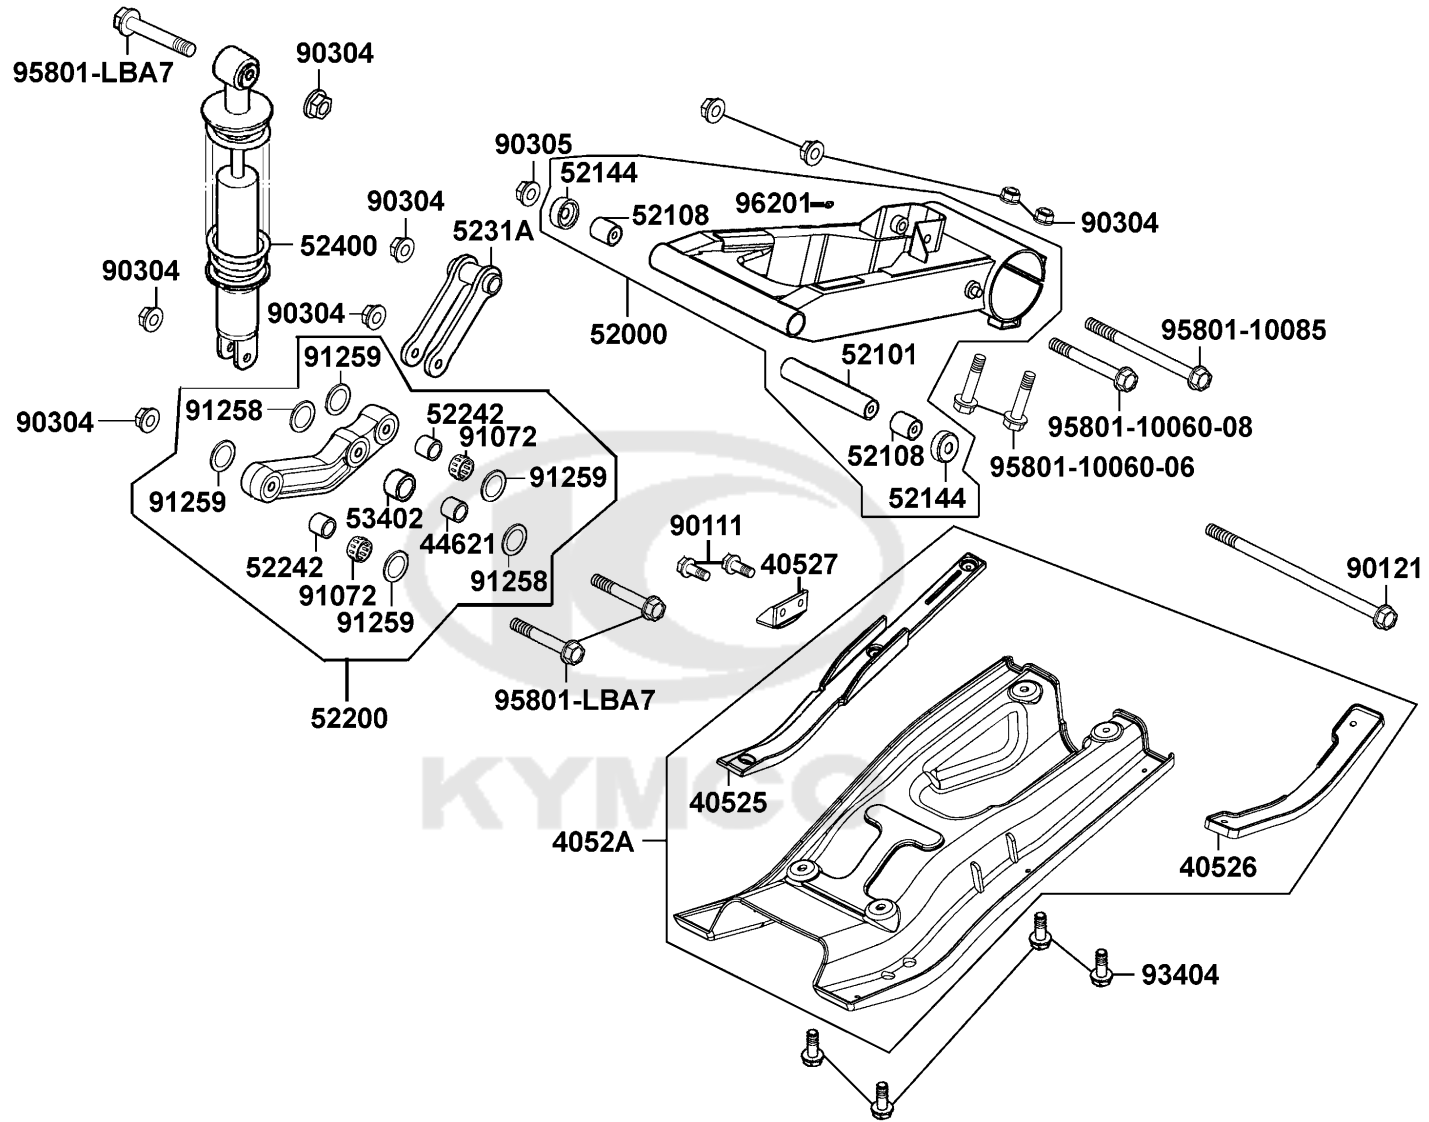

F18

Rear Fork