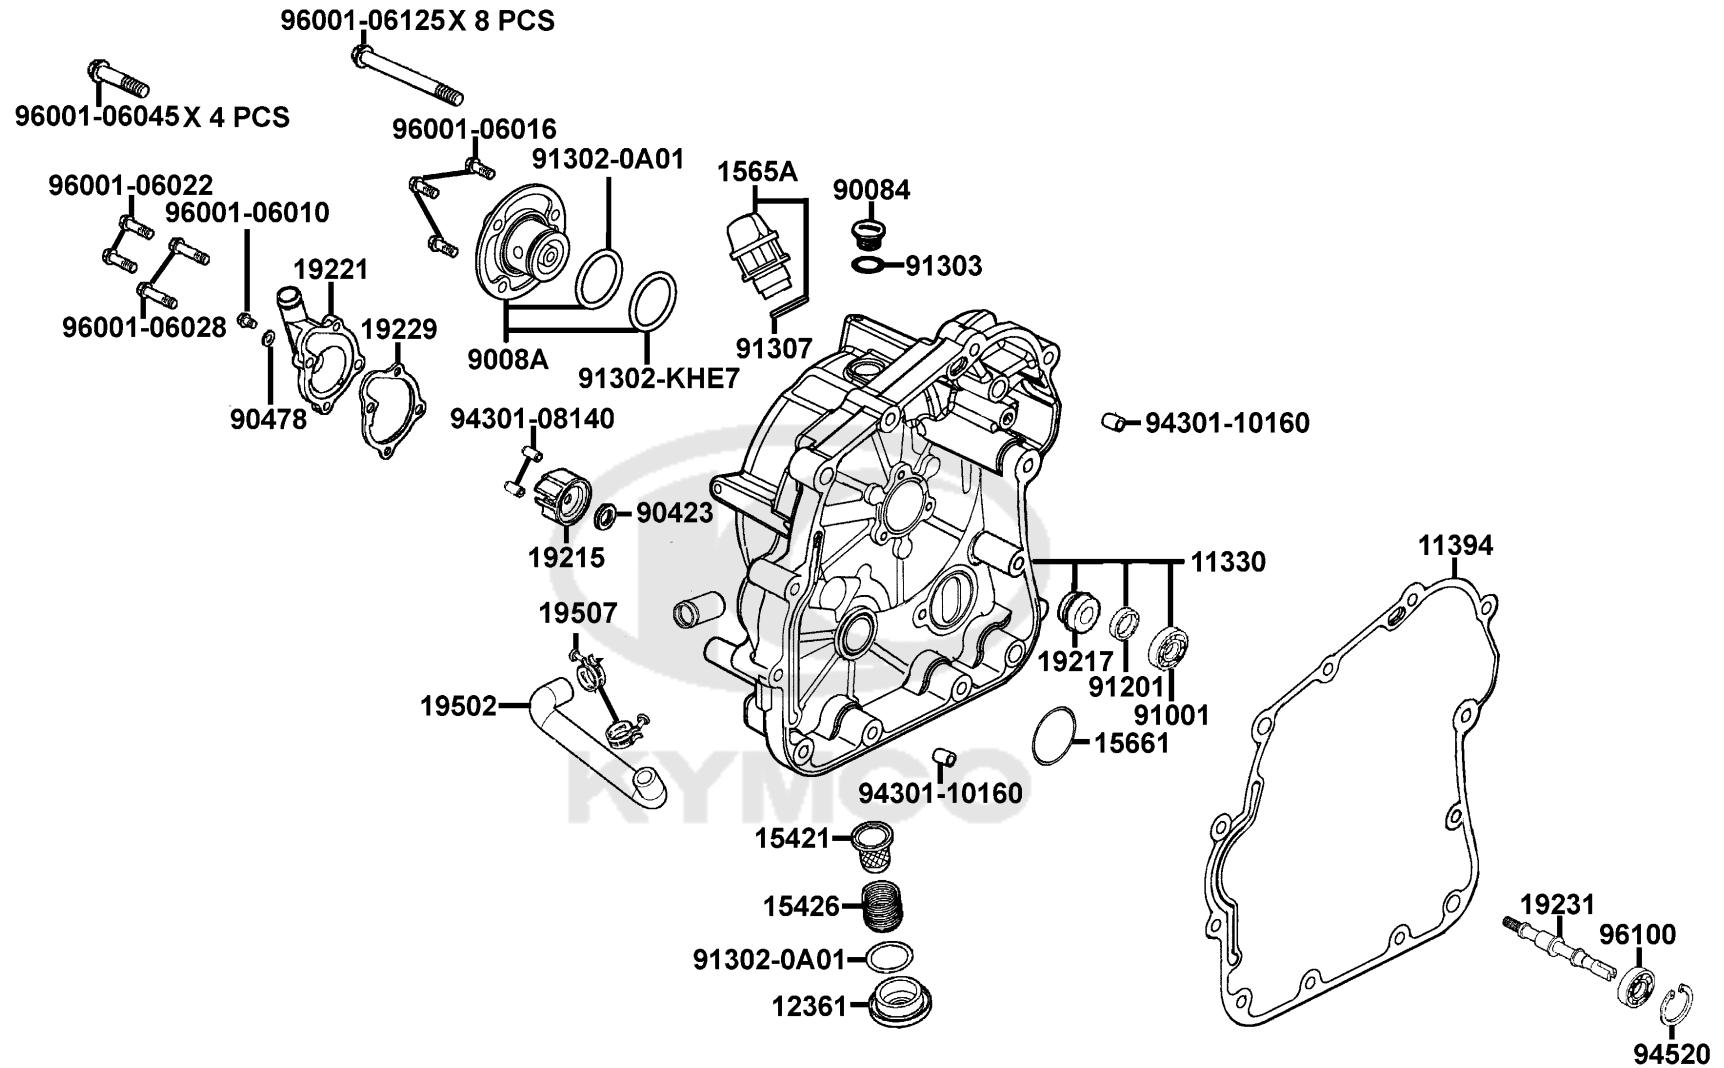

E04

Right Crankcase Cover Water Pump