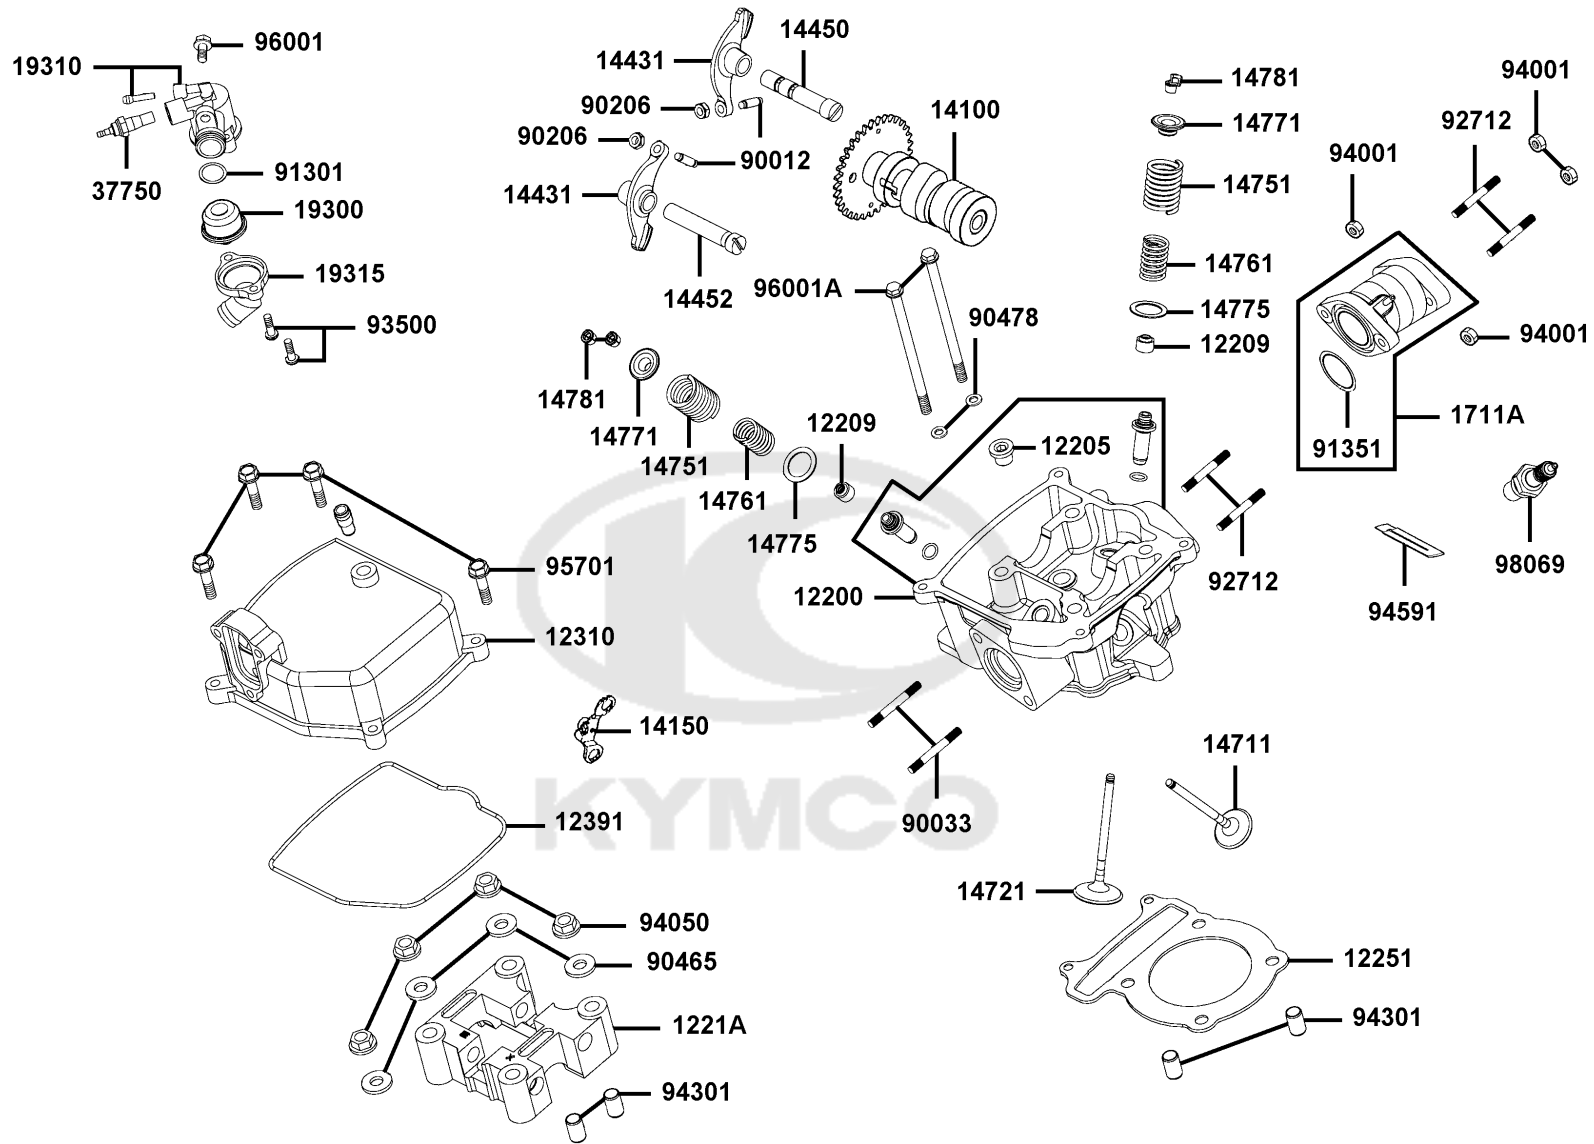

E02

Cylinder Head Cover   Cylinder Head