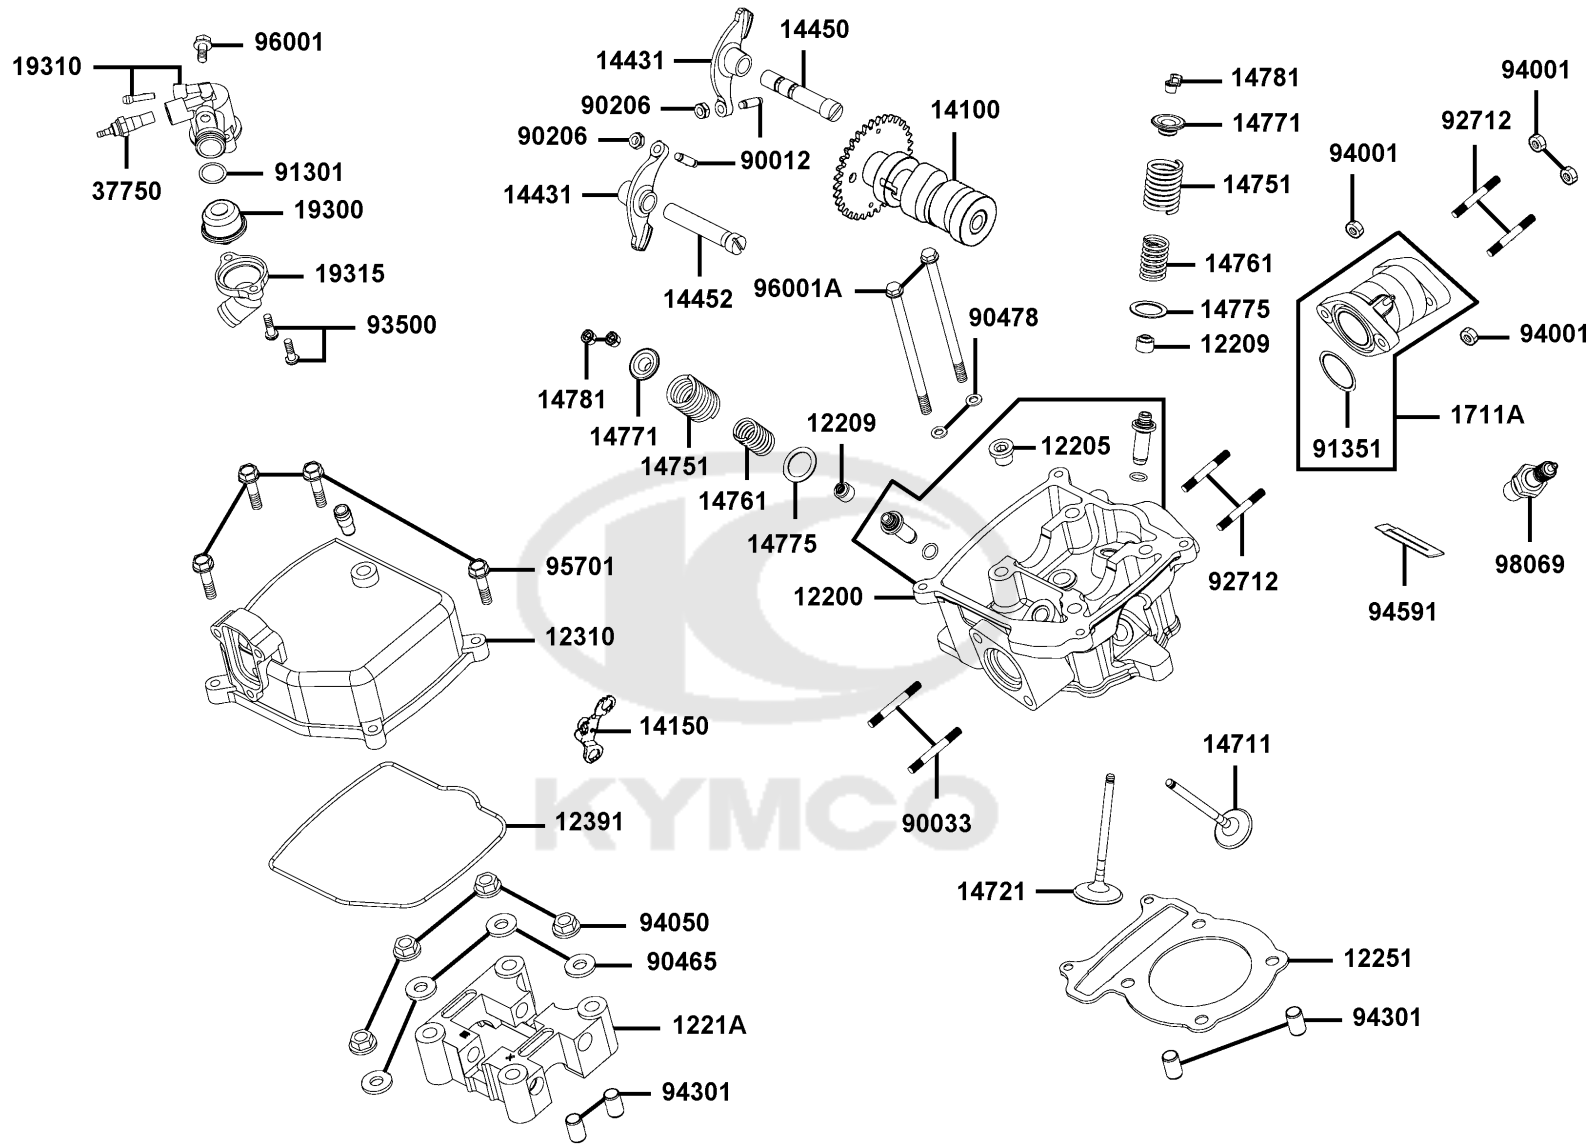

E02

Cylinder Head Cover Cylinder Head