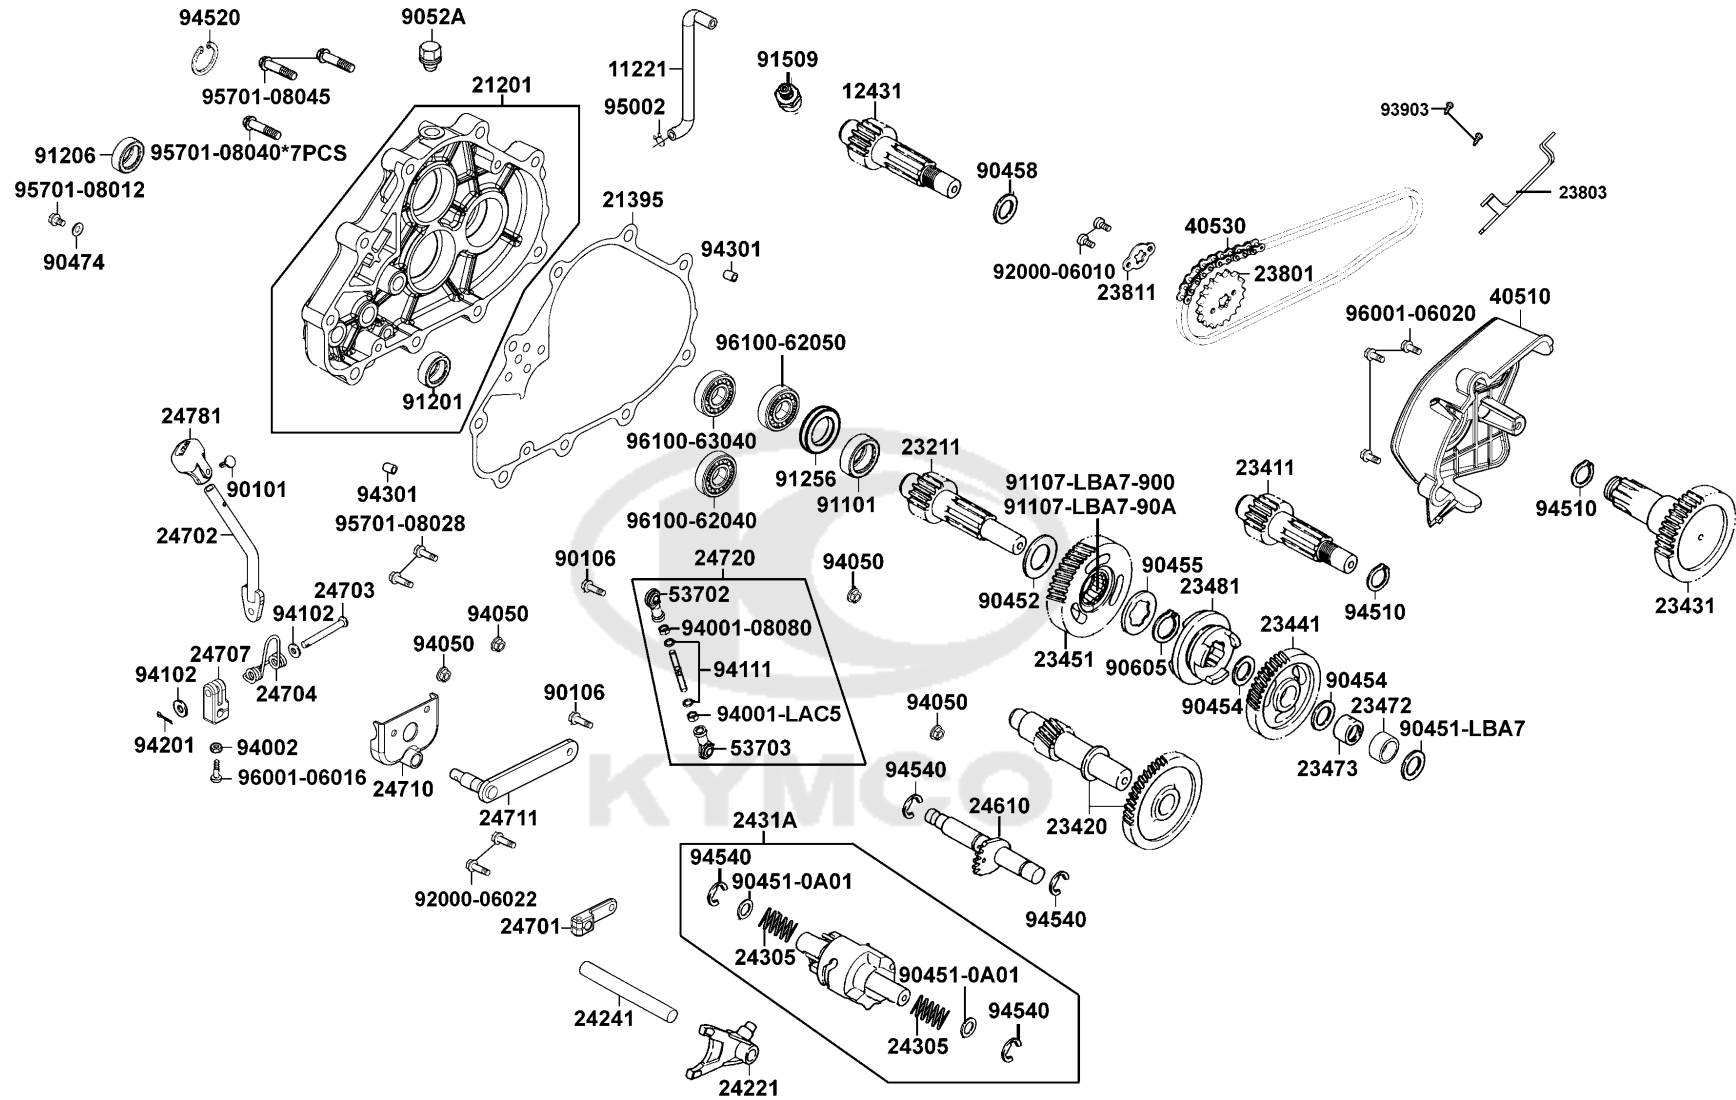

E07

Transmission