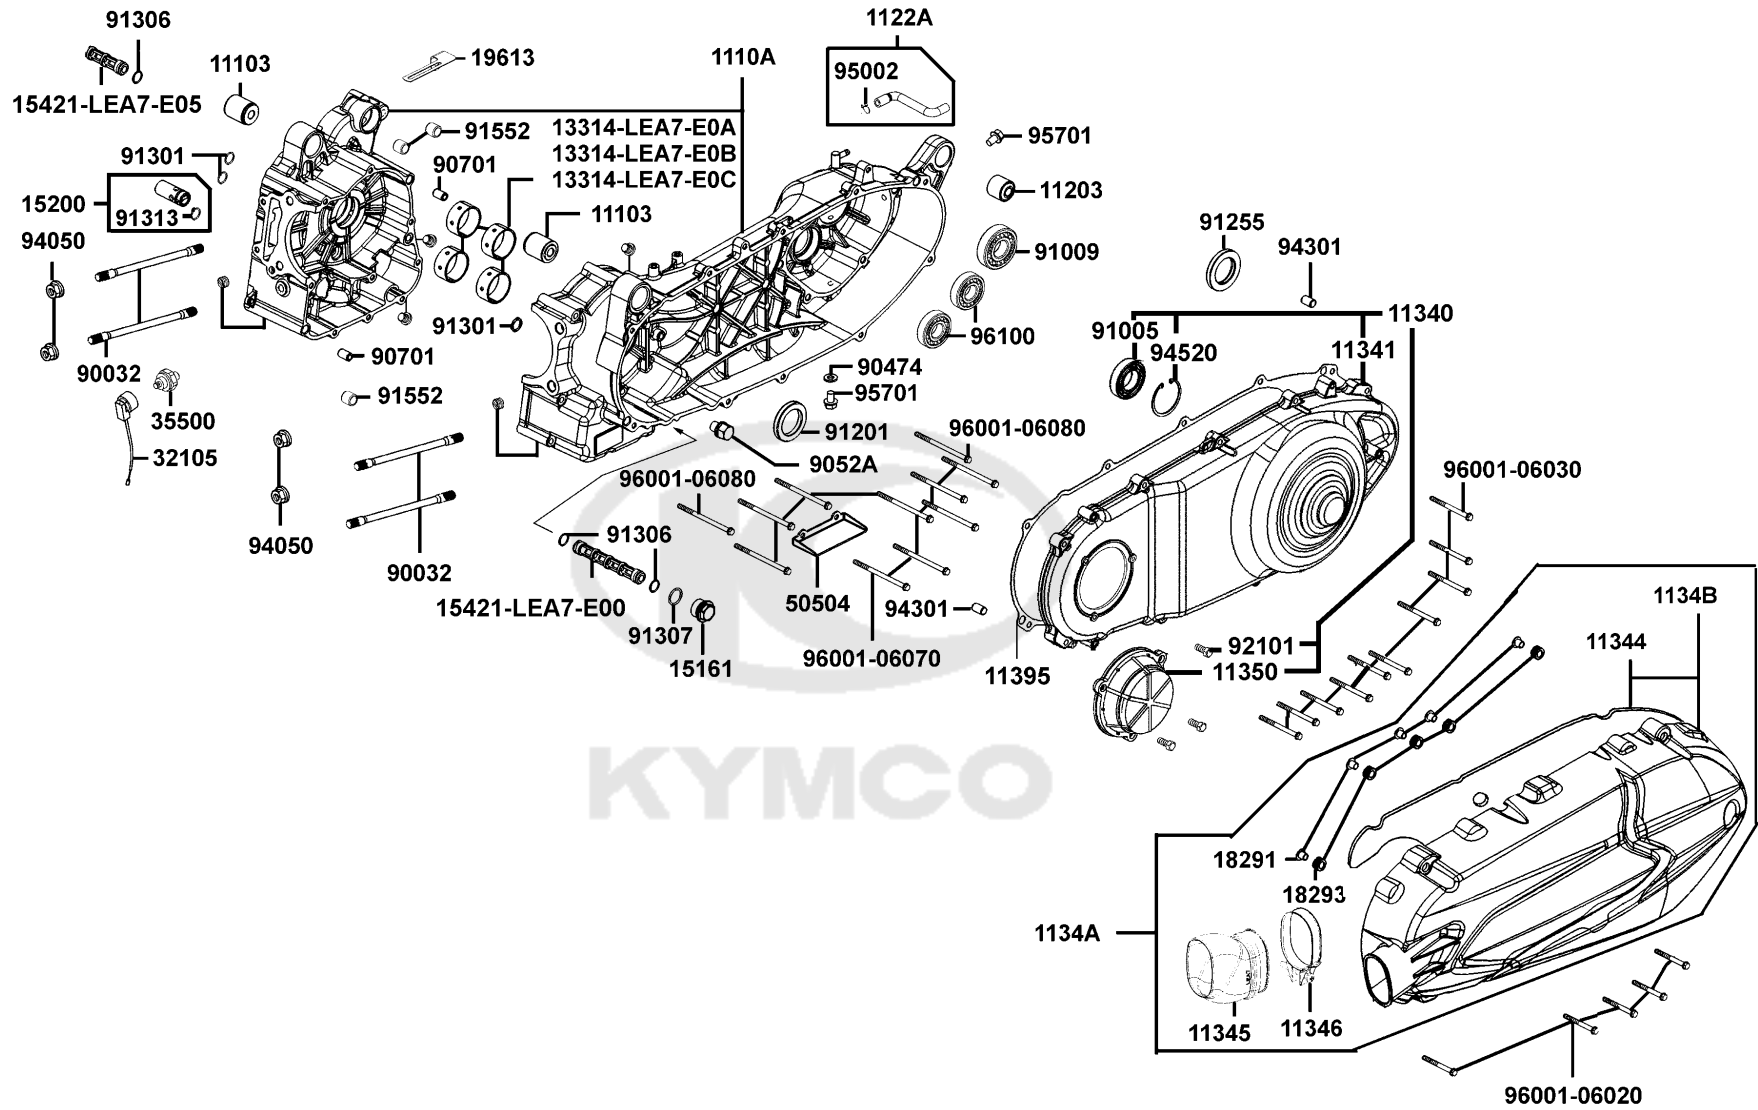

E01

Crank Case

KYMCO