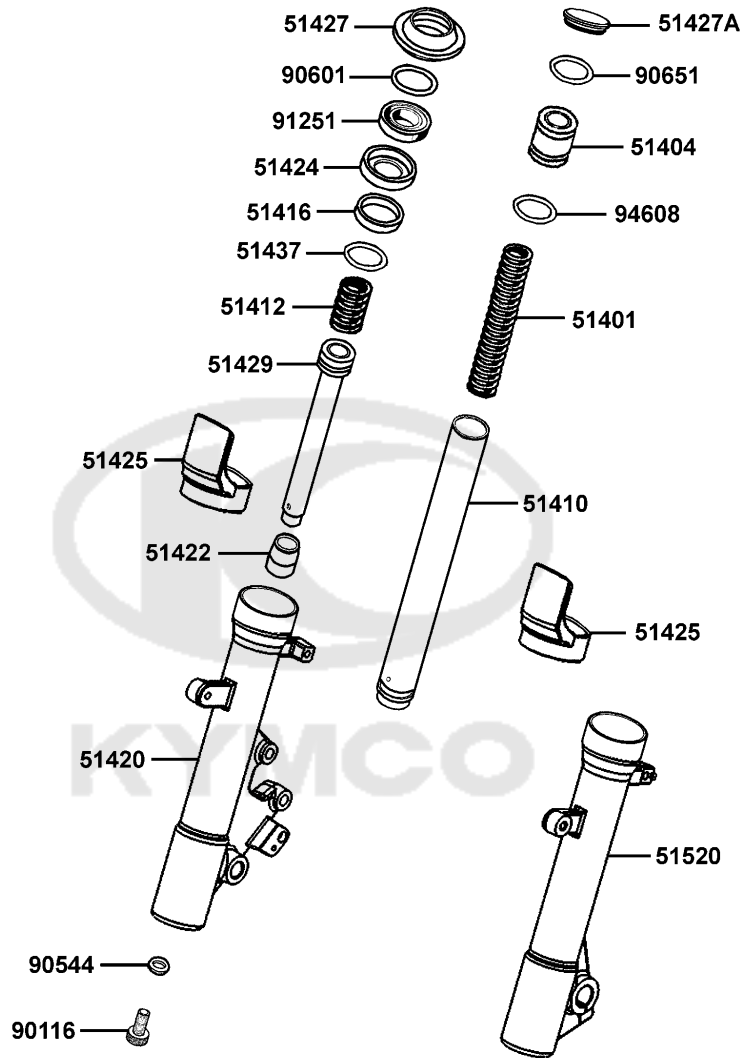

Separated Parts Of Fr Fork