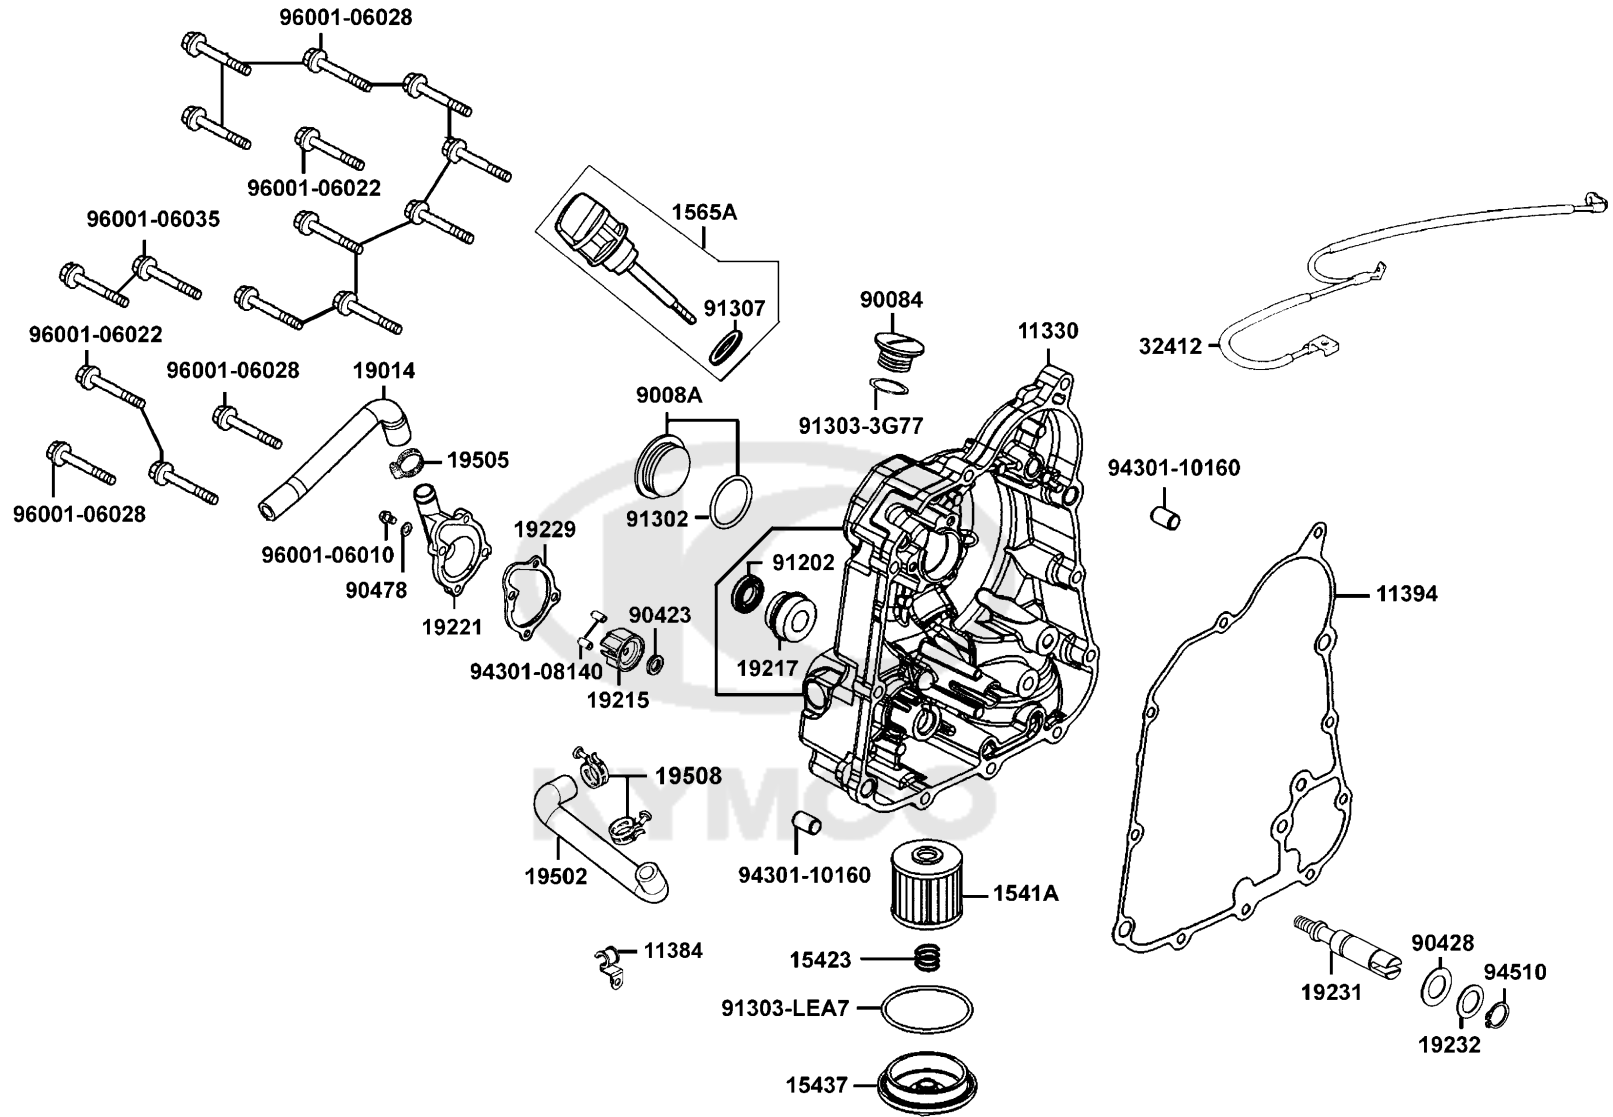

E04

Right Crankcase Cover Water Pump