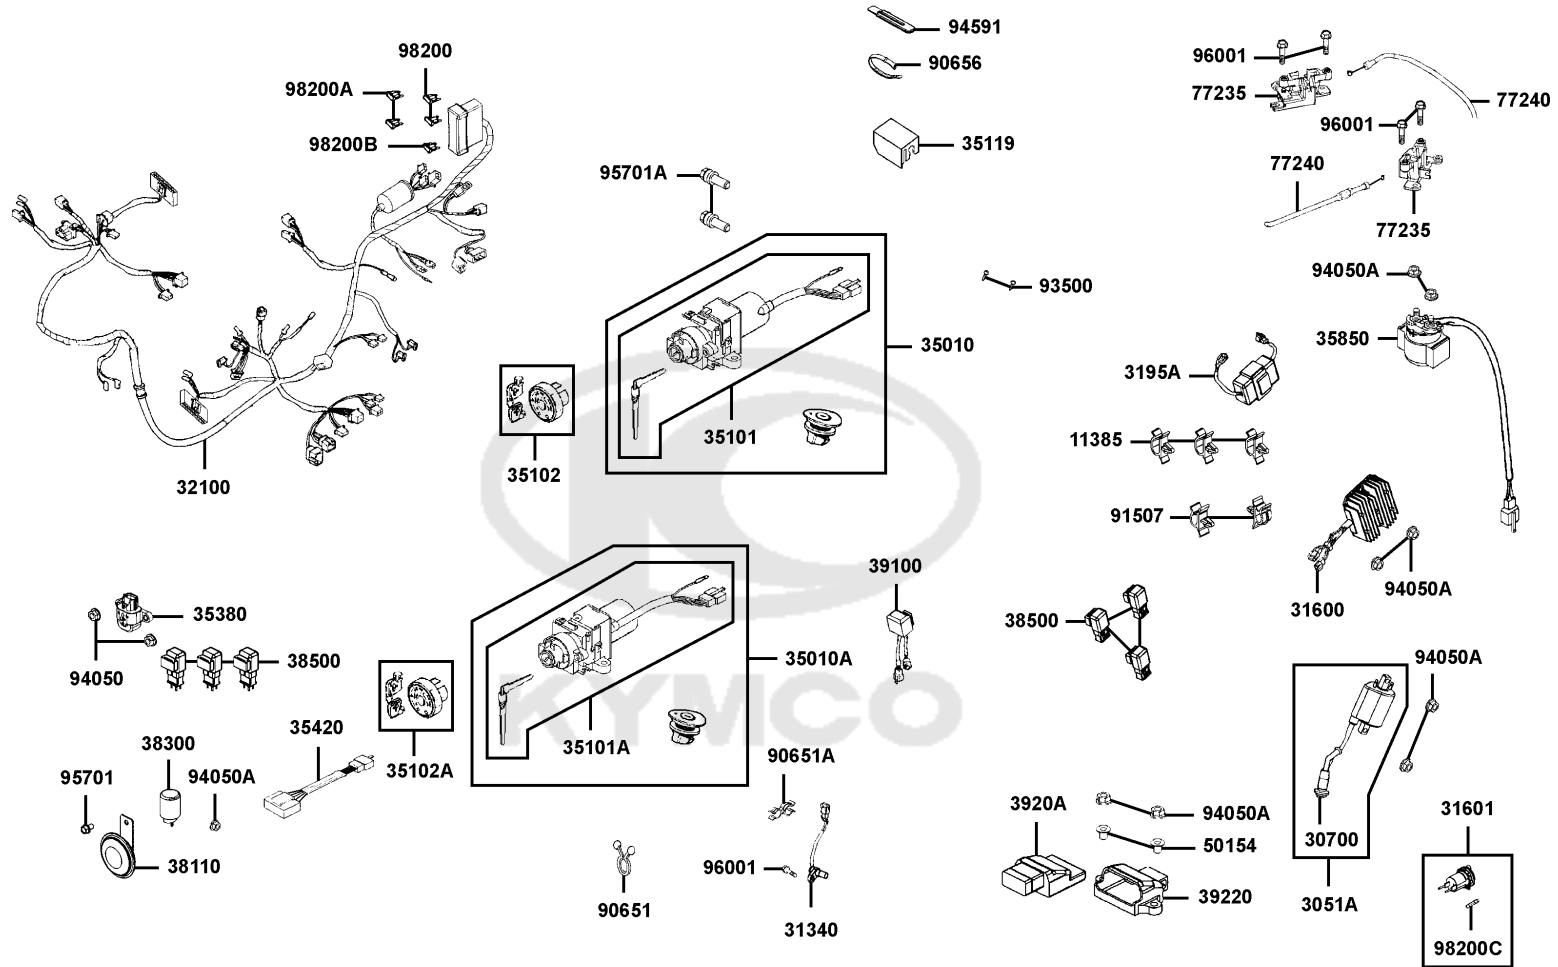

**F18**

Sales mark 記号	Ref no 参照用番号	Part no パーツ番号	Description 部品名	Reg description 部品名	Regd no 必要個数	Ref Price 希望小売価格(税抜)
11385		11385-KGBG-900	CLIP VACUUM TUBE	CLIP VACUUM TUBE	3	200
3051A		3051A-LKF5-E00	COIL ASSY IGN	COIL ASSY IGN	1	8210
30700		30700-KKE3-900	CAP ASSY NOISE SUPPRESOR	CAP ASSY NOISE SUPPRESOR	1	1720
31340		31340-LFH1-E00	SENSOR RR WHEEL SPEED	SENSOR RR WHEEL SPEED	14	9490
31600		31600-LKF5-E00	REG REC COMP	REG REC COMP	1	18820
31601		31601-LEA7-E00	SOCKET COMP DC 12V	SOCKET COMP DC 12V	1	6660
3195A		3195A-LBA2-E00	HAZARD CONTROL ASSY	HAZARD CONTROL ASSY	1	8390
32100		32100-LKG7-E00	HARNESS WIRE	HARNESS WIRE	1	26300
35010		35010-LKG7-315-M1	KEY SET FOR SERVICE/D206	KEY SET FOR SERVICE/D206	1	21900
35010A		35010-LKG7-315-M2	KEY SET FOR SERVICE/D106	KEY SET FOR SERVICE/D106	1	21900
35101		35101-LKG7-315-M1	SW SET COMB LOCK/D206	SW SET COMB LOCK/D206	1	15970
35101A		35101-LKG7-315-M2	SW SET COMB LOCK/D106	SW SET COMB LOCK/D106	1	15970
35102		35102-KFB7-315-M1	SHUTTER MAGNETIC LOCK SET	SHUTTER MAGNETIC LOCK SET	1	6070
35102A		35102-KFB7-315-M2	SHUTTER MAGNETIC LOCK SET	SHUTTER MAGNETIC LOCK SET	1	6070
35119		35119-LEB1-90A	COVER SEAT CABLE	COVER SEAT CABLE	1	390
35119		35119-LEB1-90B	COVER SEAT CABLE	COVER SEAT CABLE	1	390
35380		35380-LKG2-900	SENSOR ANGLE DETECT	SENSOR ANGLE DETECT	1	5710
35420		35420-LEA7-E00	CONTROLLER OIL LAMP	CONTROLLER OIL LAMP	1	4120
35850		35850-KHB4-90A	SET START MAG	SET START MAG	1	2670
35850		35850-KHB4-90B	SET START MAG	SET START MAG	1	2860