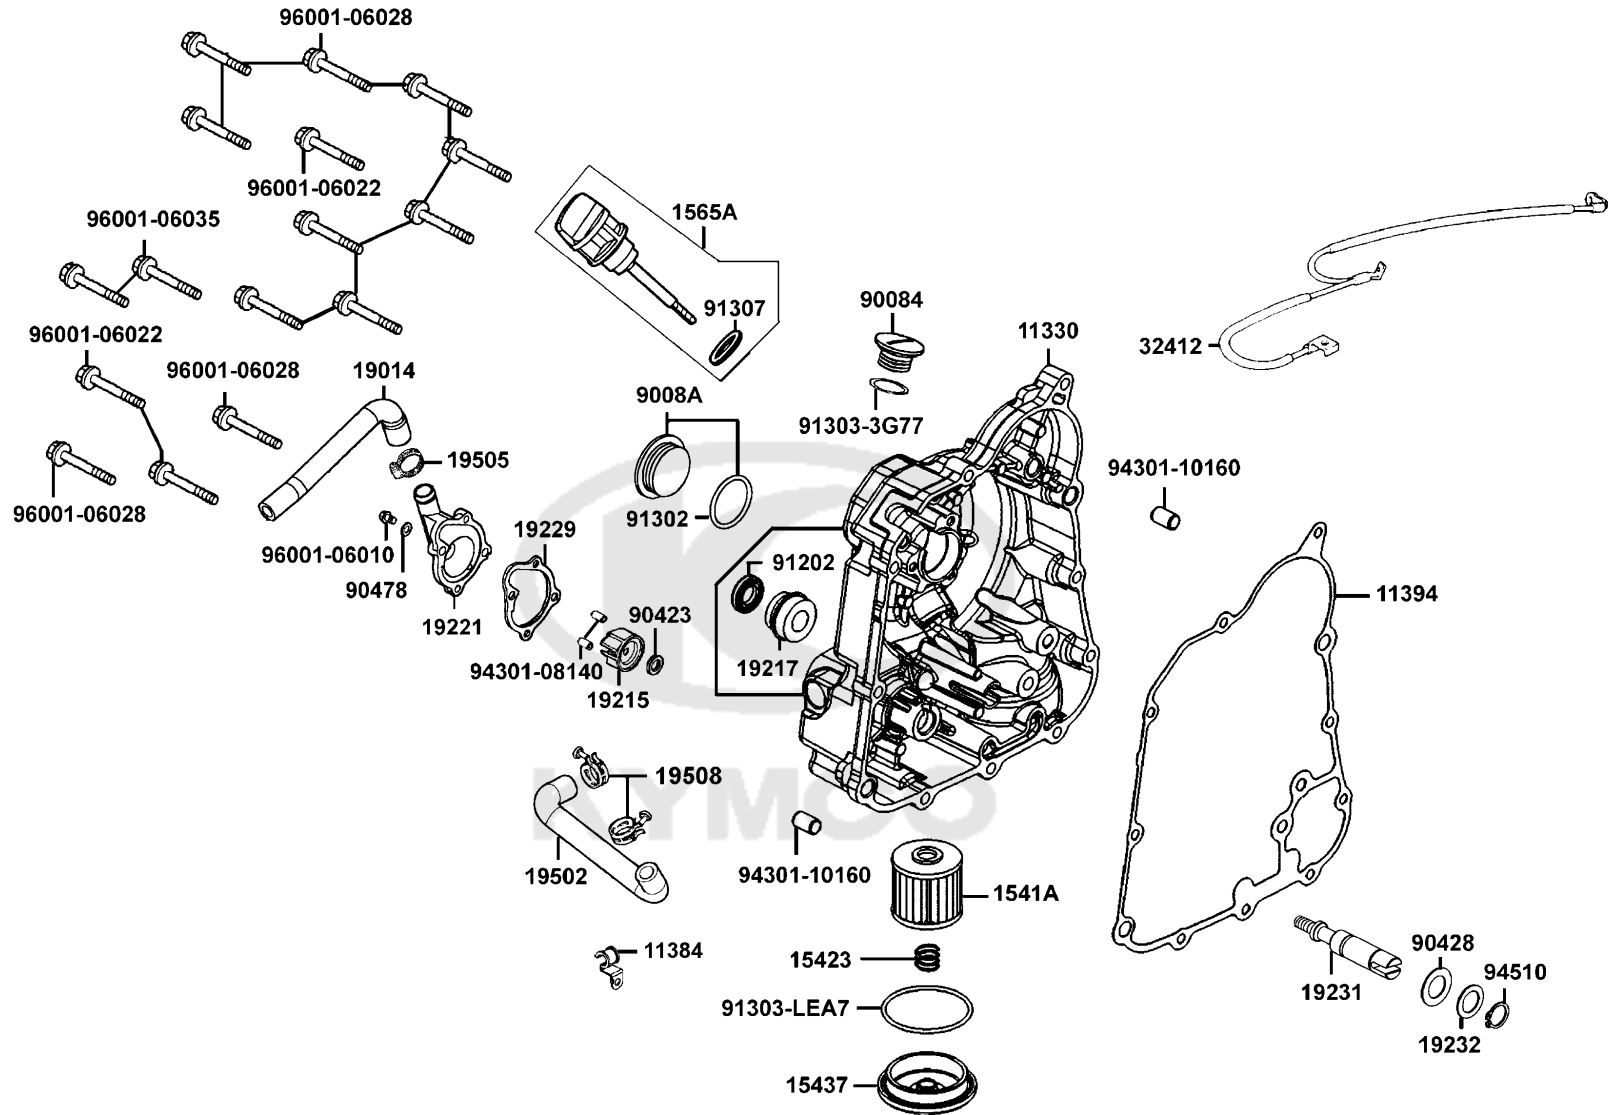

E04

Right Crankcase Cover Water Pump