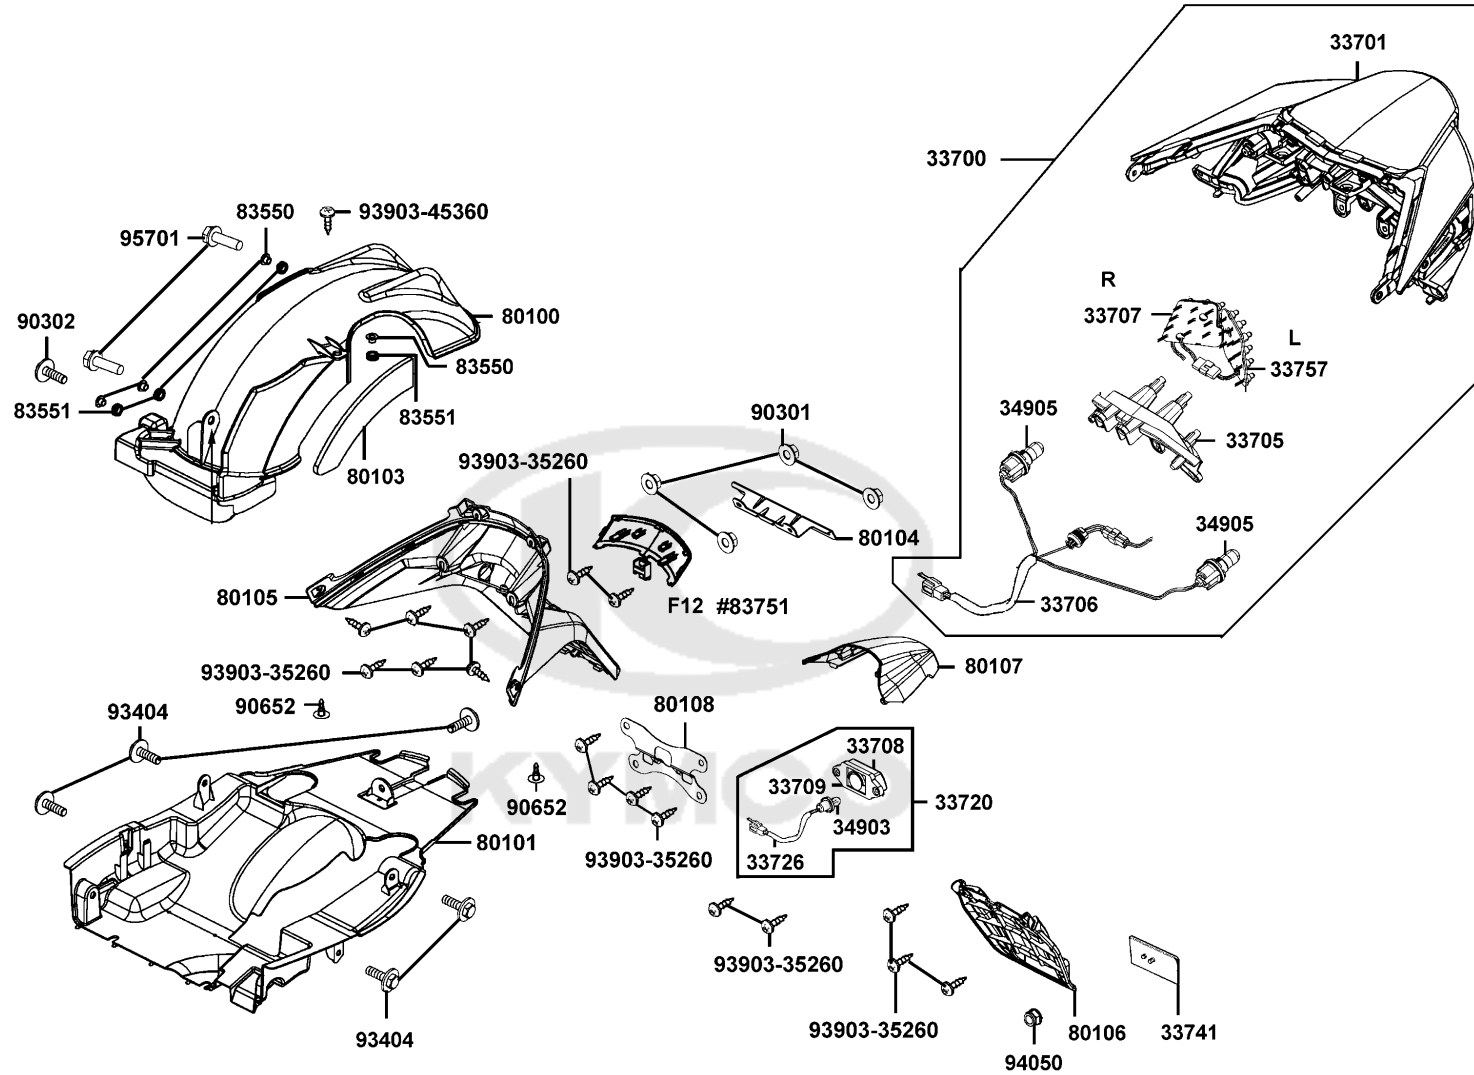

F18

Rear Light Rear Fender