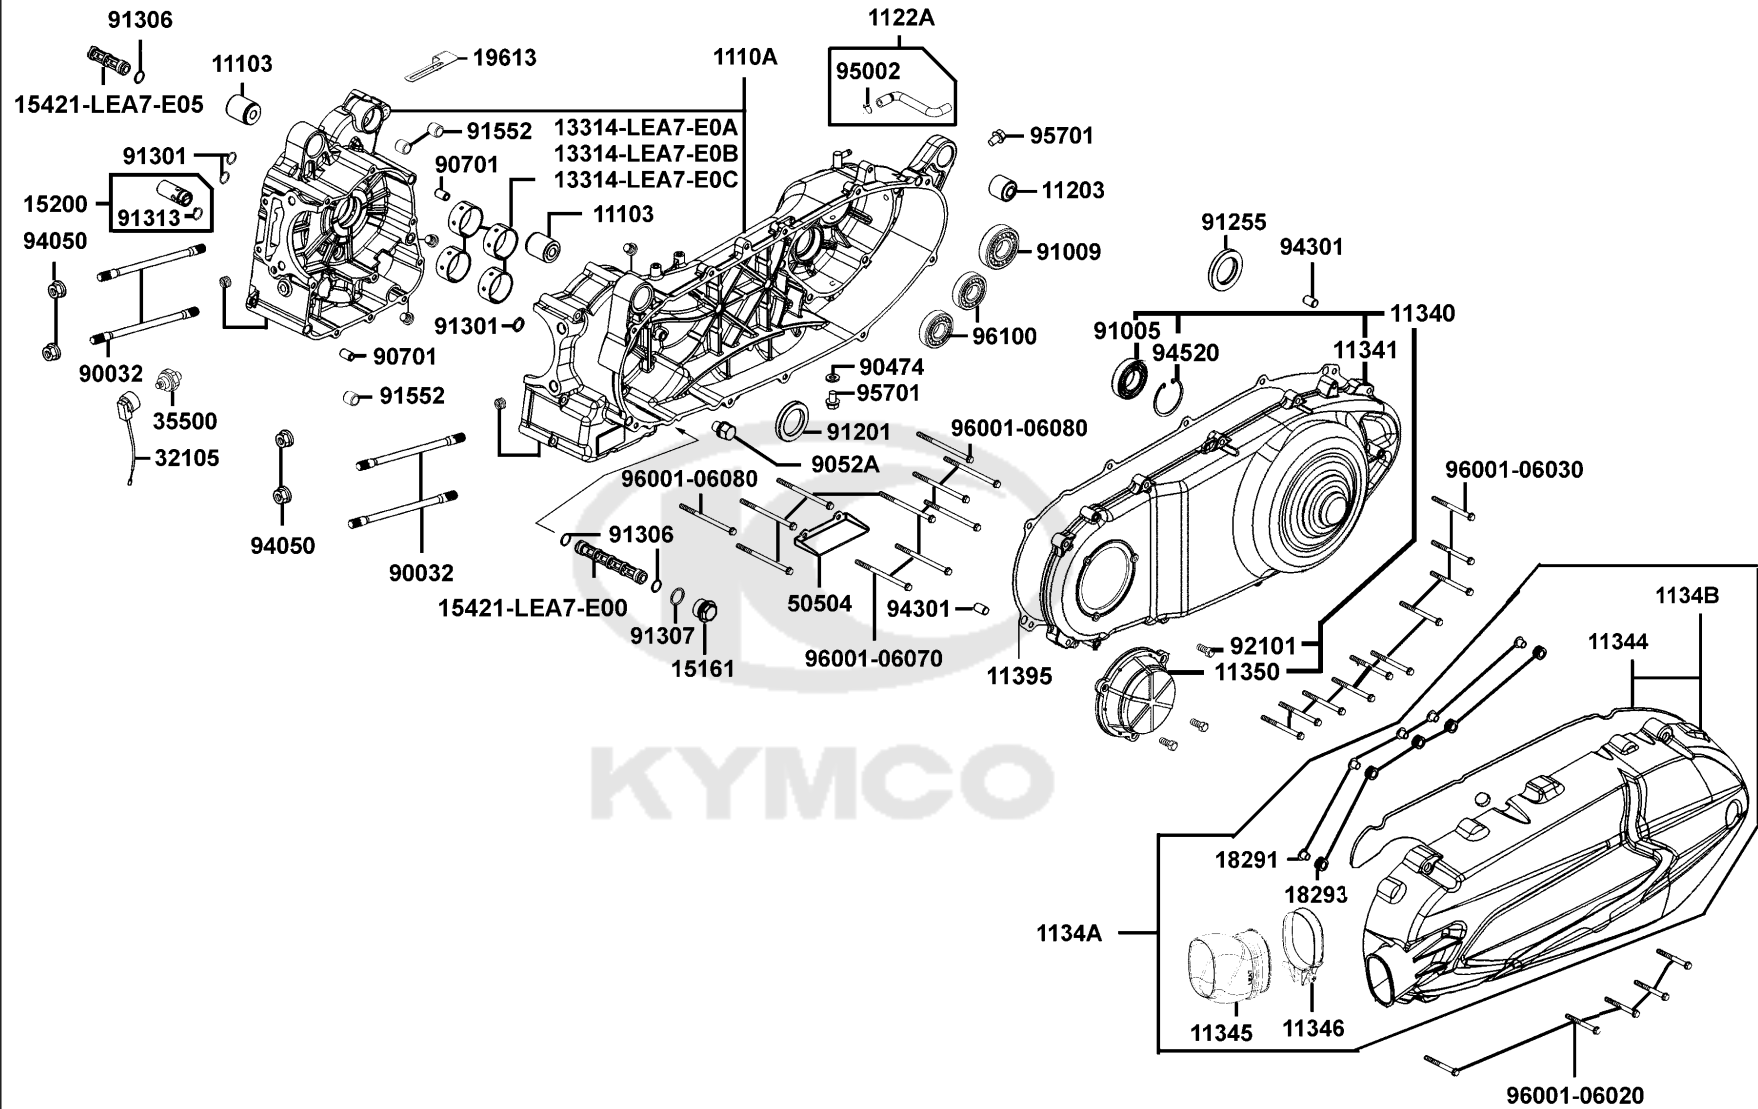

E01

Crank Case

KYMCO

Sales mark 記号	Ref no 参照用番号	Part no パーツ番号	Description 部品名	Reg description 部品名	Regd no 必要個数	Ref Price 希望小売価格(税抜)	E01
11103		11103-KHE7-900	RUB BUSH ENG HANGER	RUB BUSH ENG HANGER	2	390	
1110A		1110A-LEA7-E05	CASE R/L ASSY	CASE R/L ASSY	1	44010	
11203		11203-LBA2-E00	RUB BUSH L CASE	RUB BUSH L CASE	1	580	
1122A		1122A-LEA7-E00	TUBE ASSY BREATHER	TUBE ASSY BREATHER	1	390	
11340		11340-LEA7-E02	COVER COMP L SIDE	COVER COMP L SIDE	1	18680	
11341		11341-LEA7-E01	COVER L CRANK CASE	COVER L CRANK CASE	1	14310	
11344		11344-LEA7-E02	FOAM TEXTURE	FOAM TEXTURE	1	3790	
11345		11345-LEA7-E00	DUCT L COVER	DUCT L COVER	1	1150	
11346		11346-GFY6-901	BAND L COVER DUCT	BAND L COVER DUCT	1	490	
**	1134A	1134A-LEA7-E02	L COVER COVER COMP	L COVER COVER COMP	1	15510	
**	1134B	1134B-LEA7-E02	L COVER COVER	L COVER COVER	1	12650	
11350		11350-LEA7-E02	ELEMENT COMP L COVER	ELEMENT COMP L COVER	1	2670	
11395		11395-LEA7-E00	GASKET L COVER	GASKET L COVER	1	3810	
13314-LEA7-E0A		13314-LEA7-E0A	BEARING CRANK SHAFT A RED	BEARING CRANK SHAFT A RED	1	1720	
13314-LEA7-E0B		13314-LEA7-E0B	BEARING CRANK SHAFT A GREEN	BEARING CRANK SHAFT A GREEN	1	1720	
13314-LEA7-E0C		13314-LEA7-E0C	BEARING CRANK SHAFT A BLACK	BEARING CRANK SHAFT A BLACK	1	1720	
15161		15161-PUA5-E00	PLUG SCREW SECTION FILTER	PLUG SCREW SECTION FILTER	1	1440	
15200		15200-KED9-900	OIL RELIEF VALVE ASSY	OIL RELIEF VALVE ASSY	1	2960	
15421-LEA7-E00		15421-LEA7-E00	SCREEN OIL FILTER	SCREEN OIL FILTER	1	1440	
15421-LEA7-E05		15421-LEA7-E05	SCREEN OIL FILTER	SCREEN OIL FILTER	1	2290	