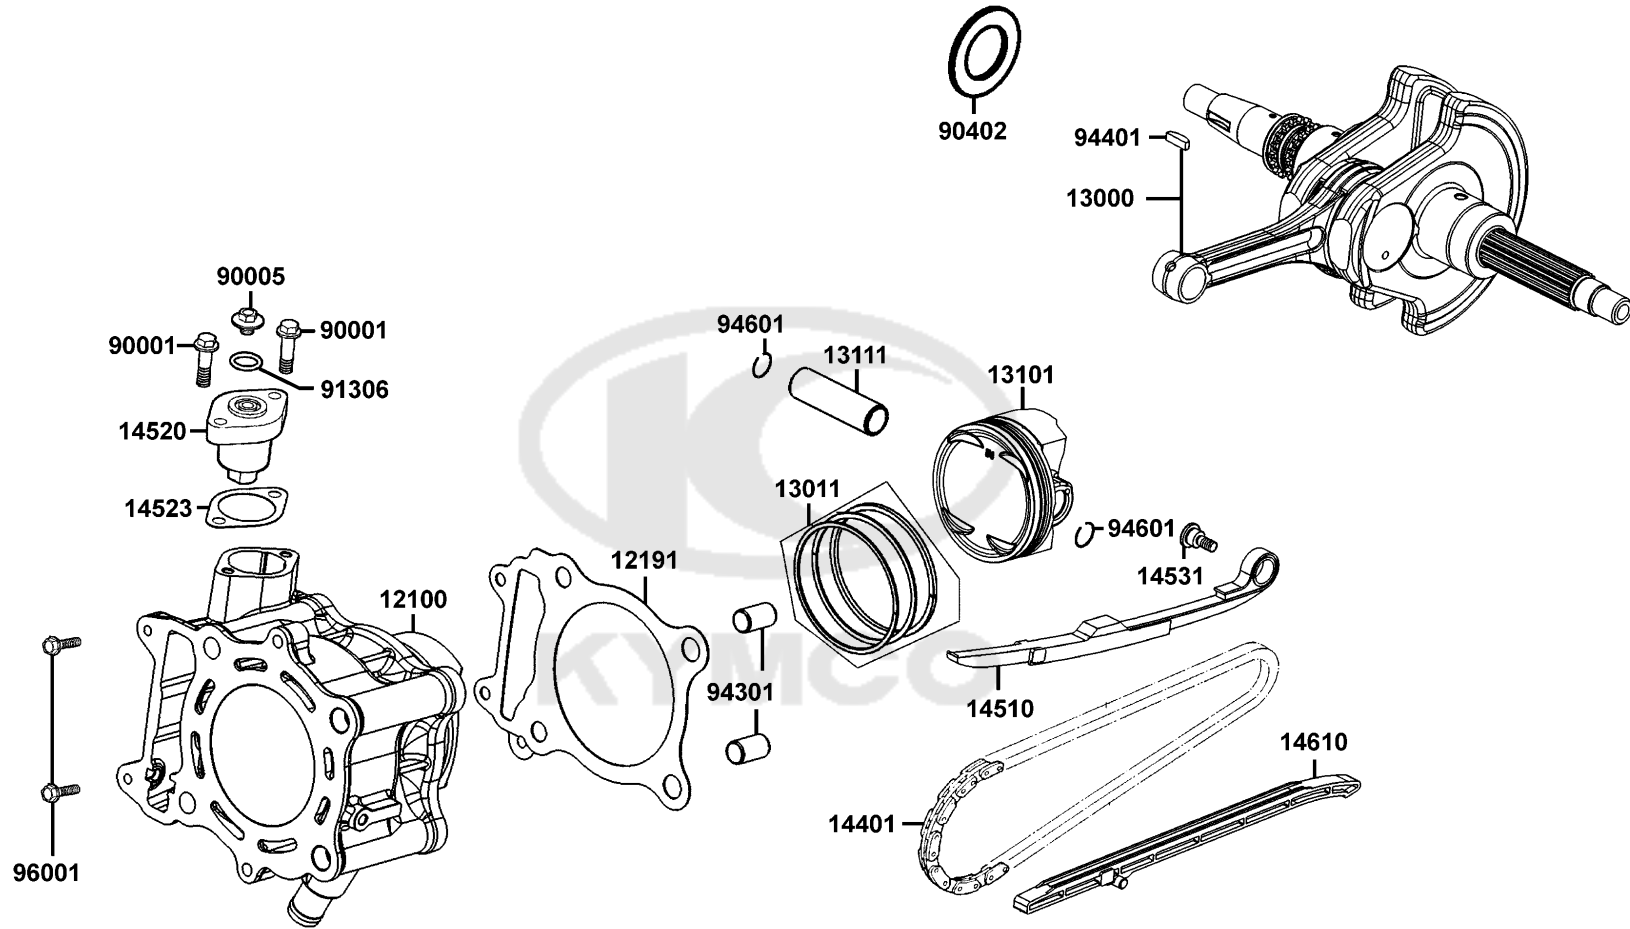

E03

Cylinder Piston Crankshaft