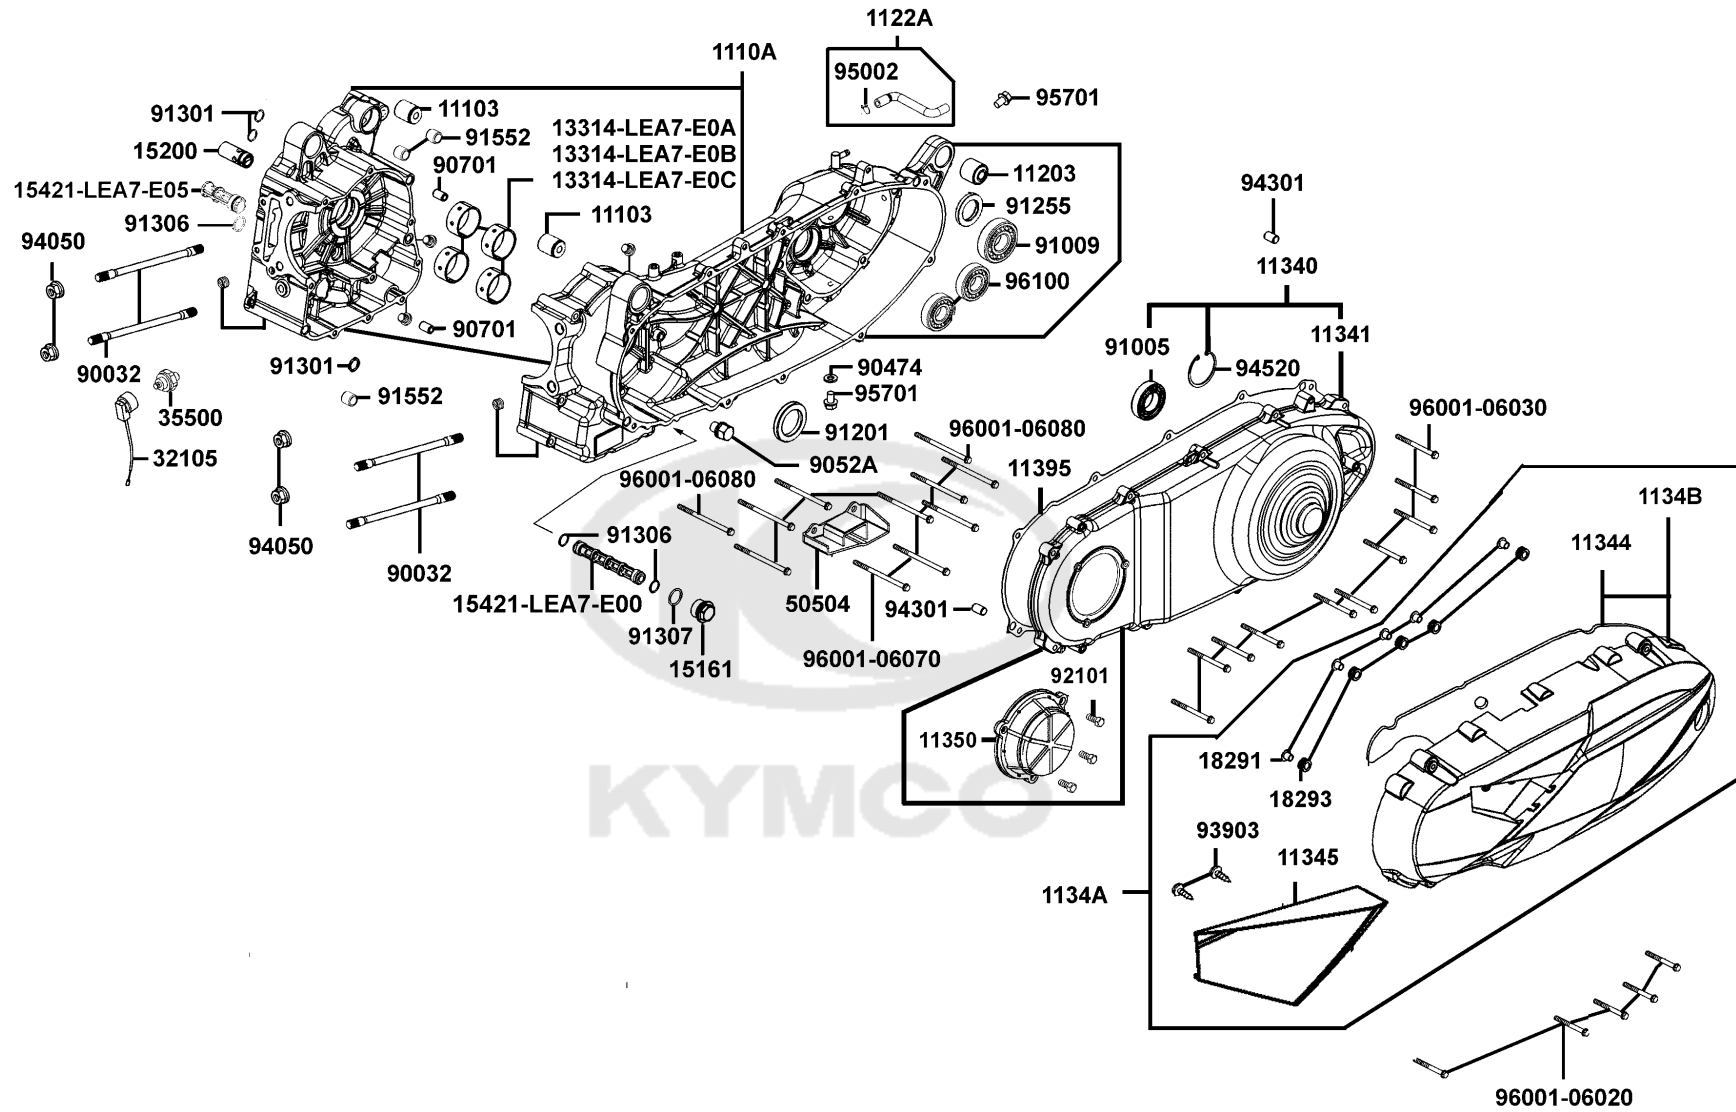

E01

Crank Case