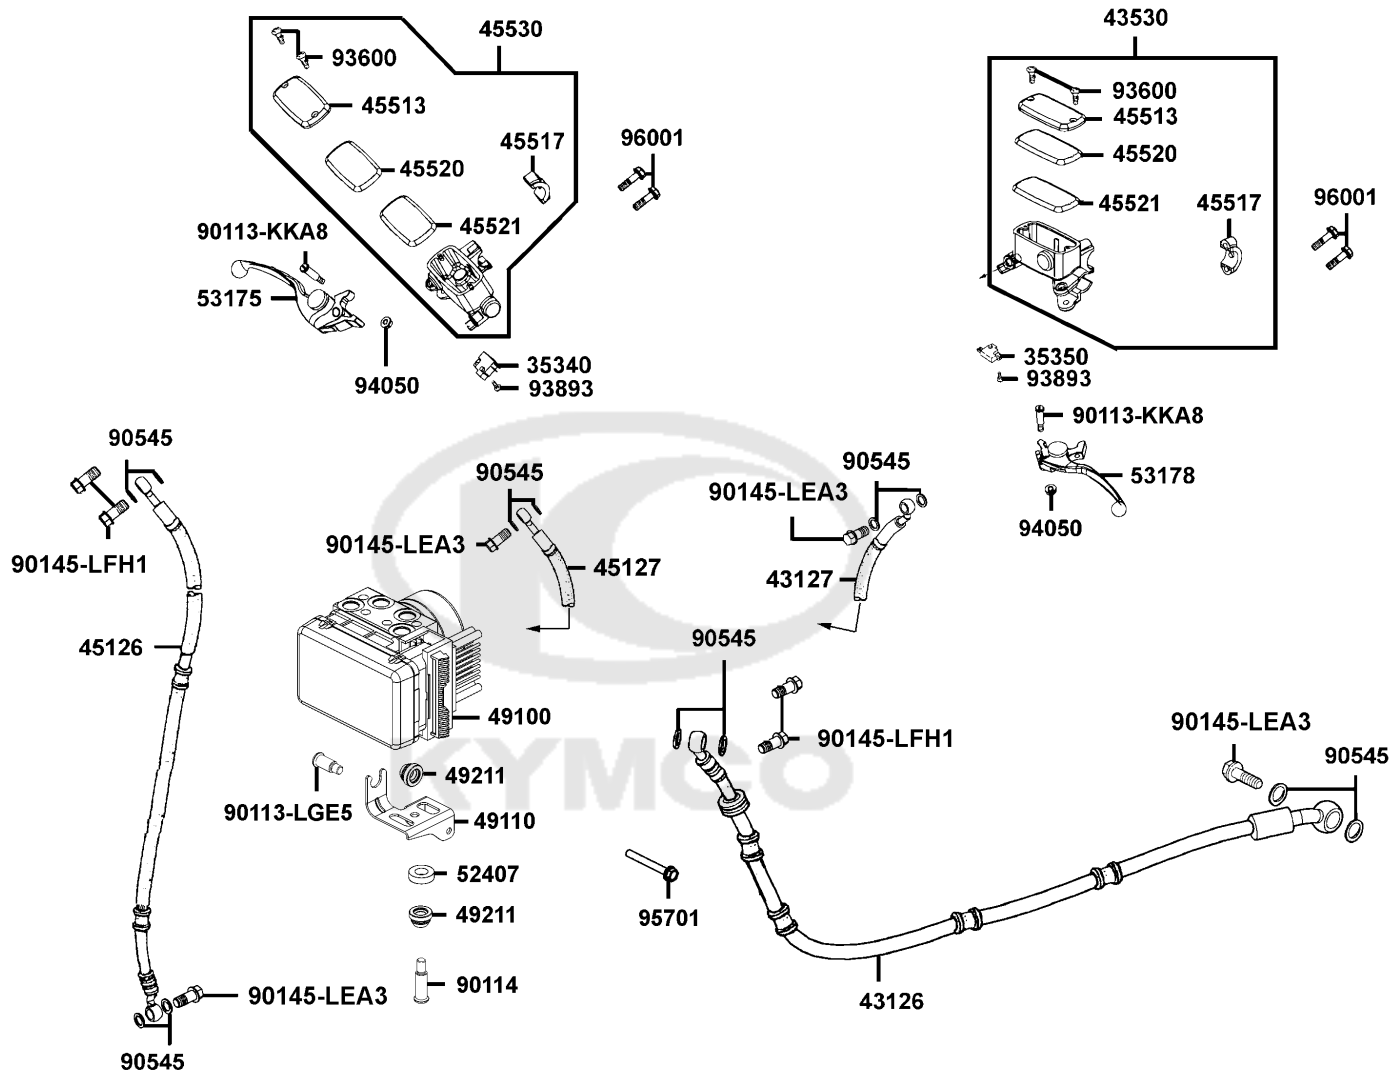

F04

Master Cylinder