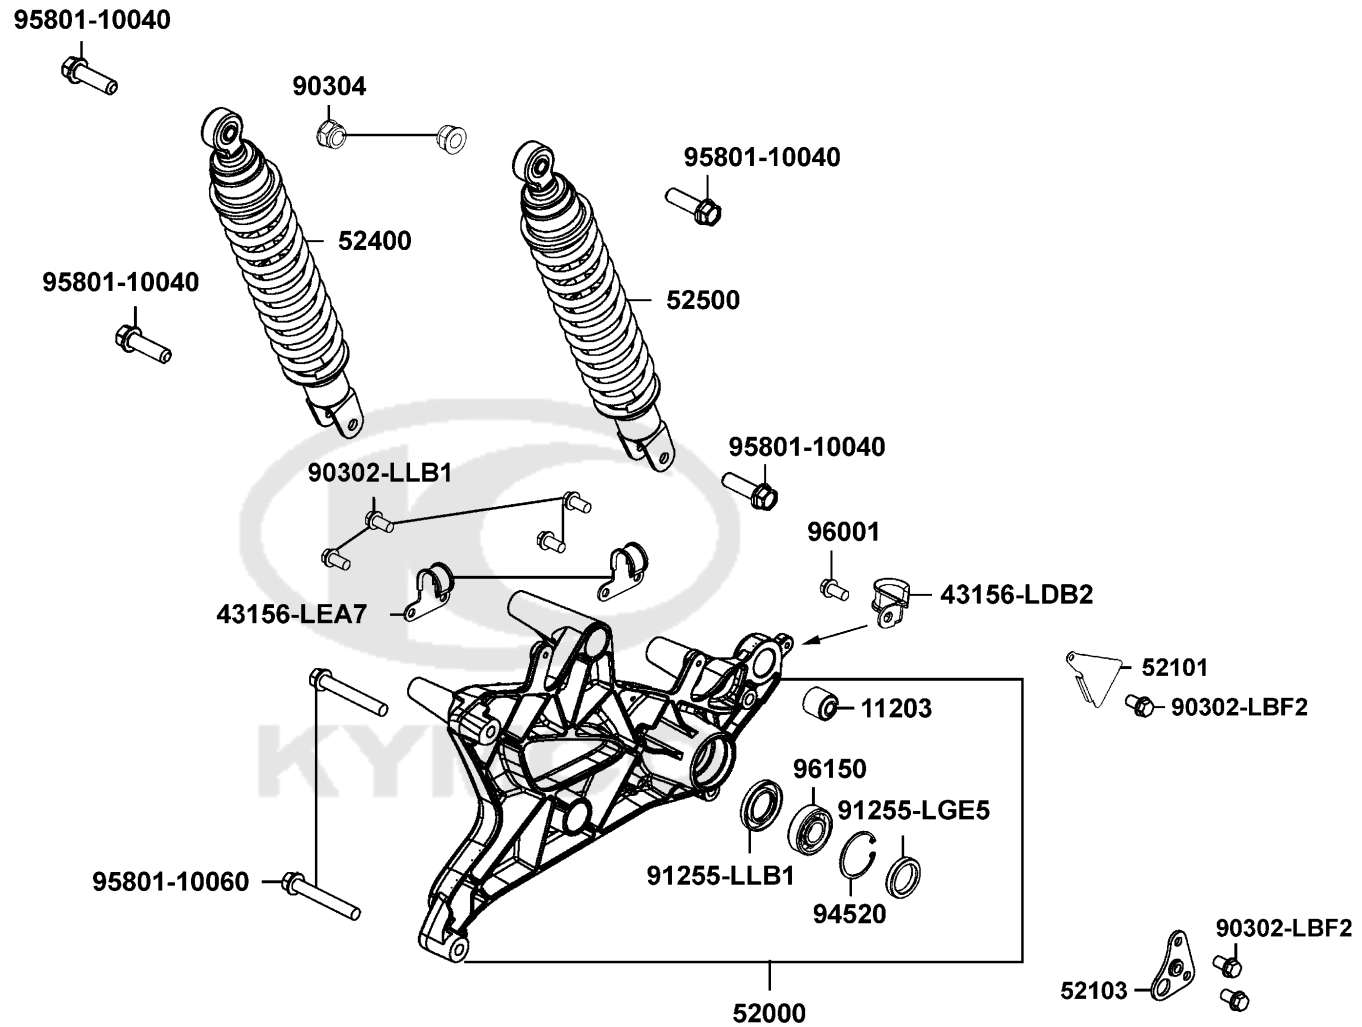

F16

Rr Cushion