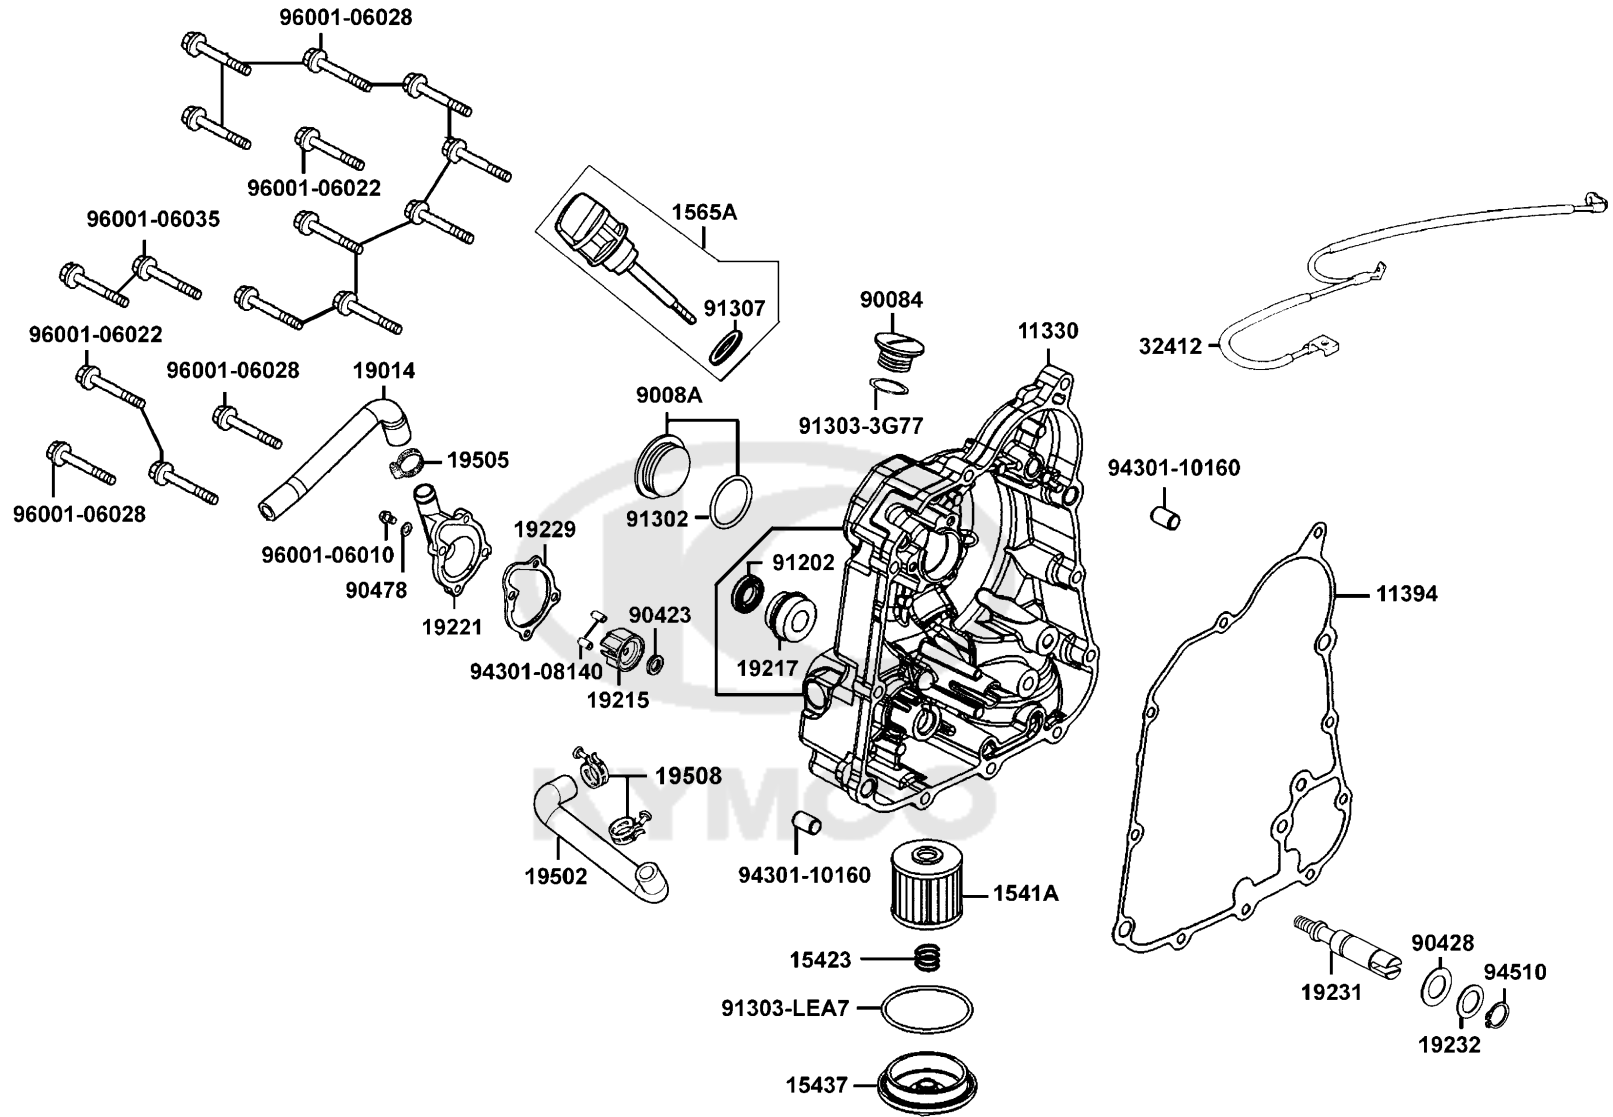

E04

Right Crankcase Cover Water Pump