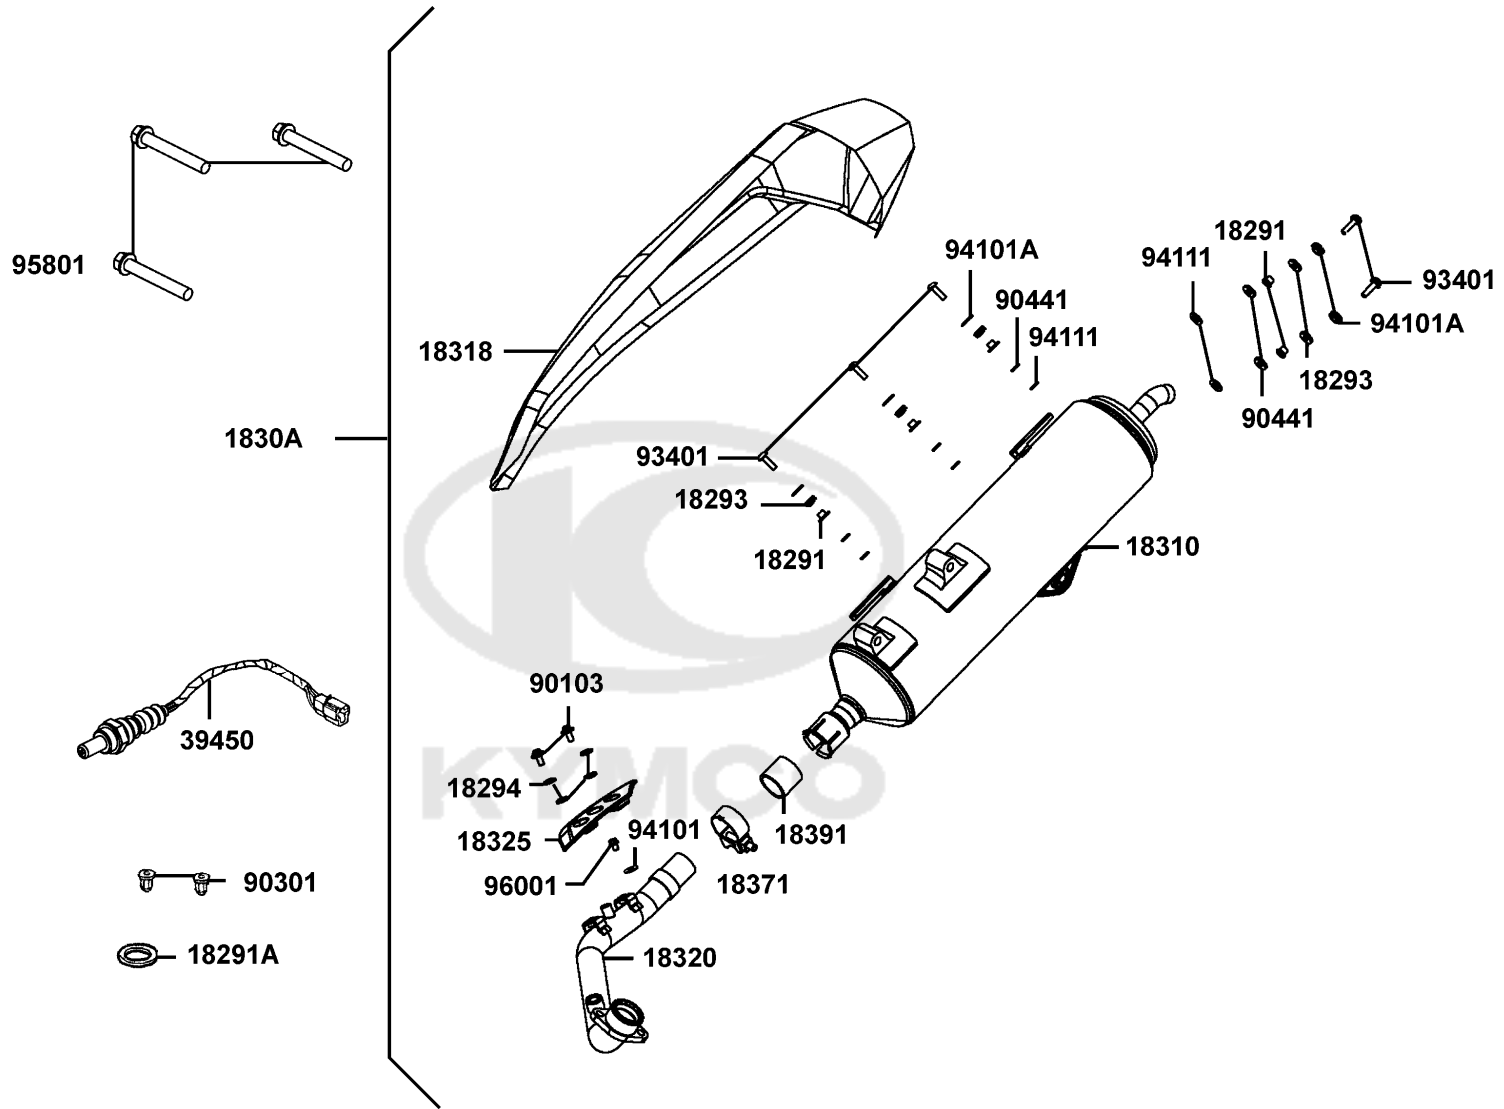

F14

Exhaust Muffler