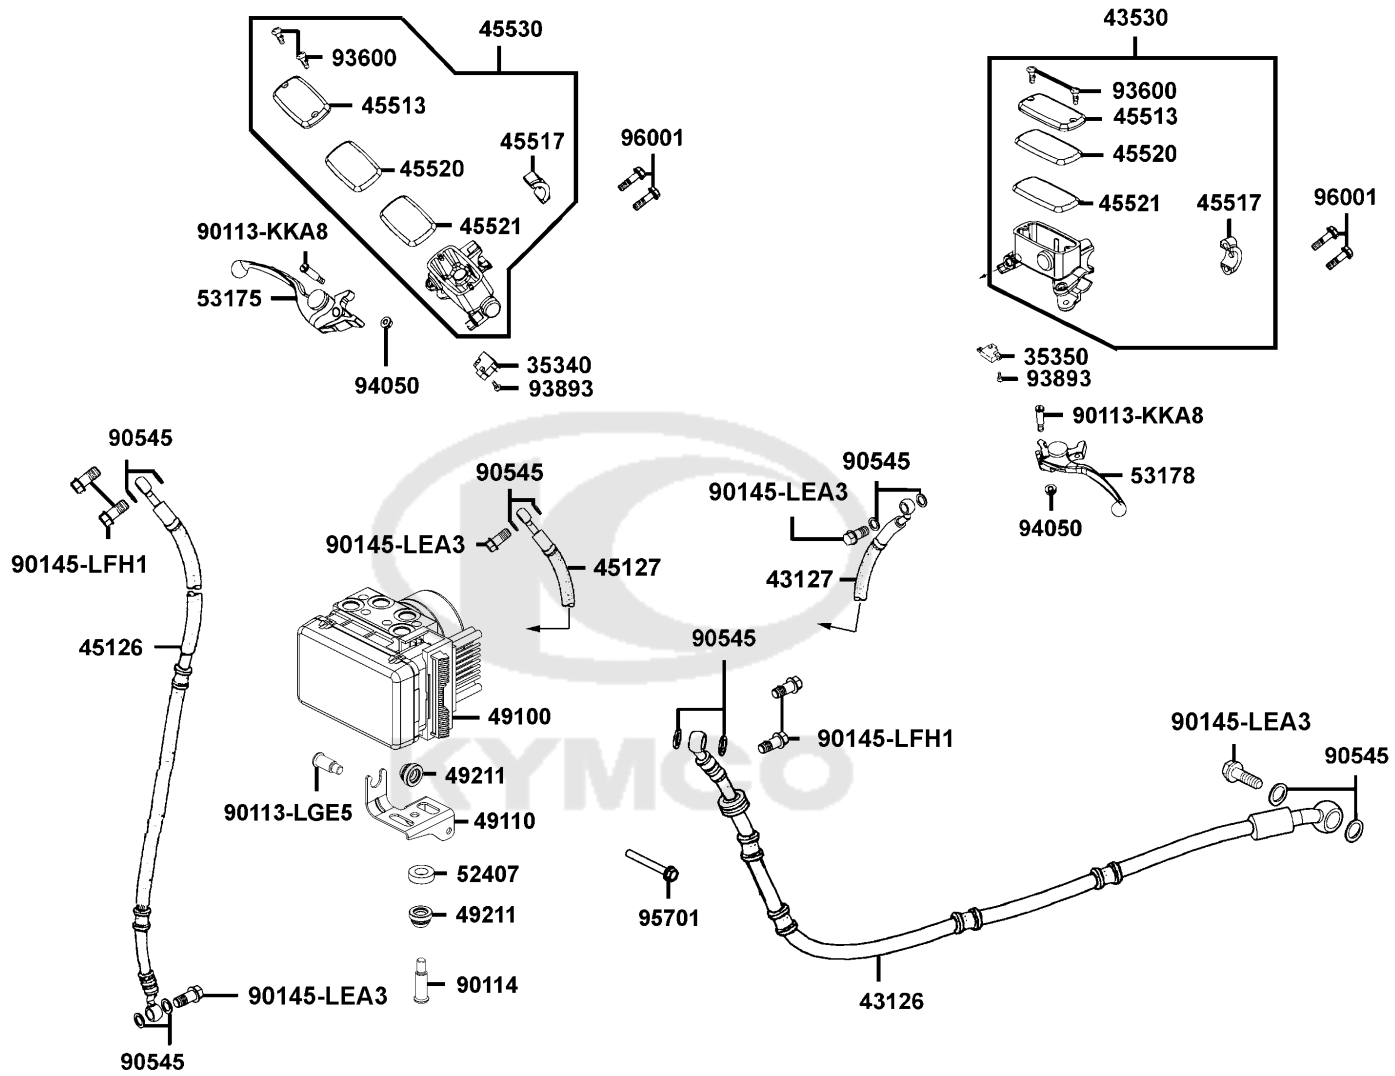

Master Cylinder