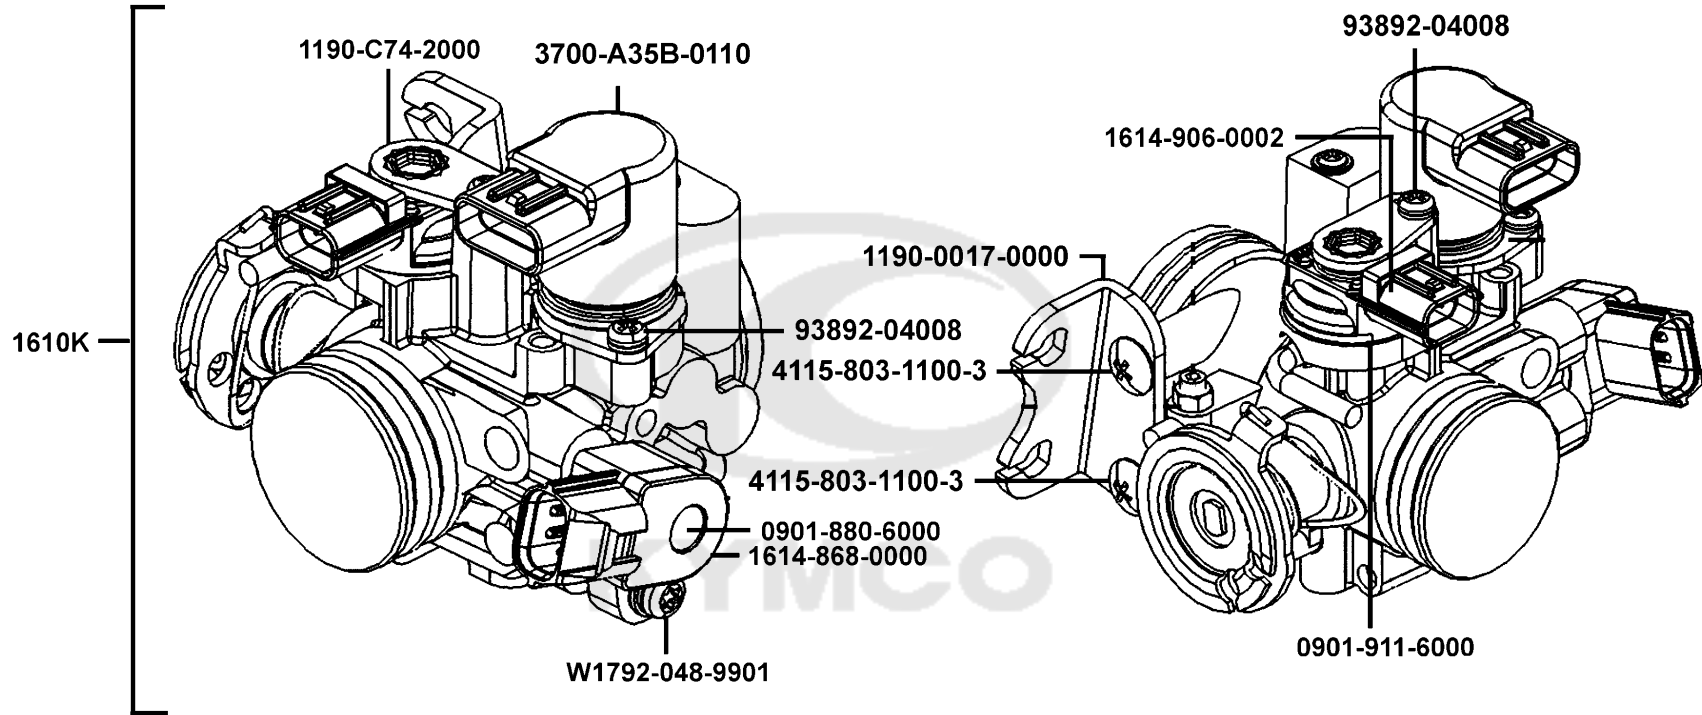

E05

Throttle Body Assy