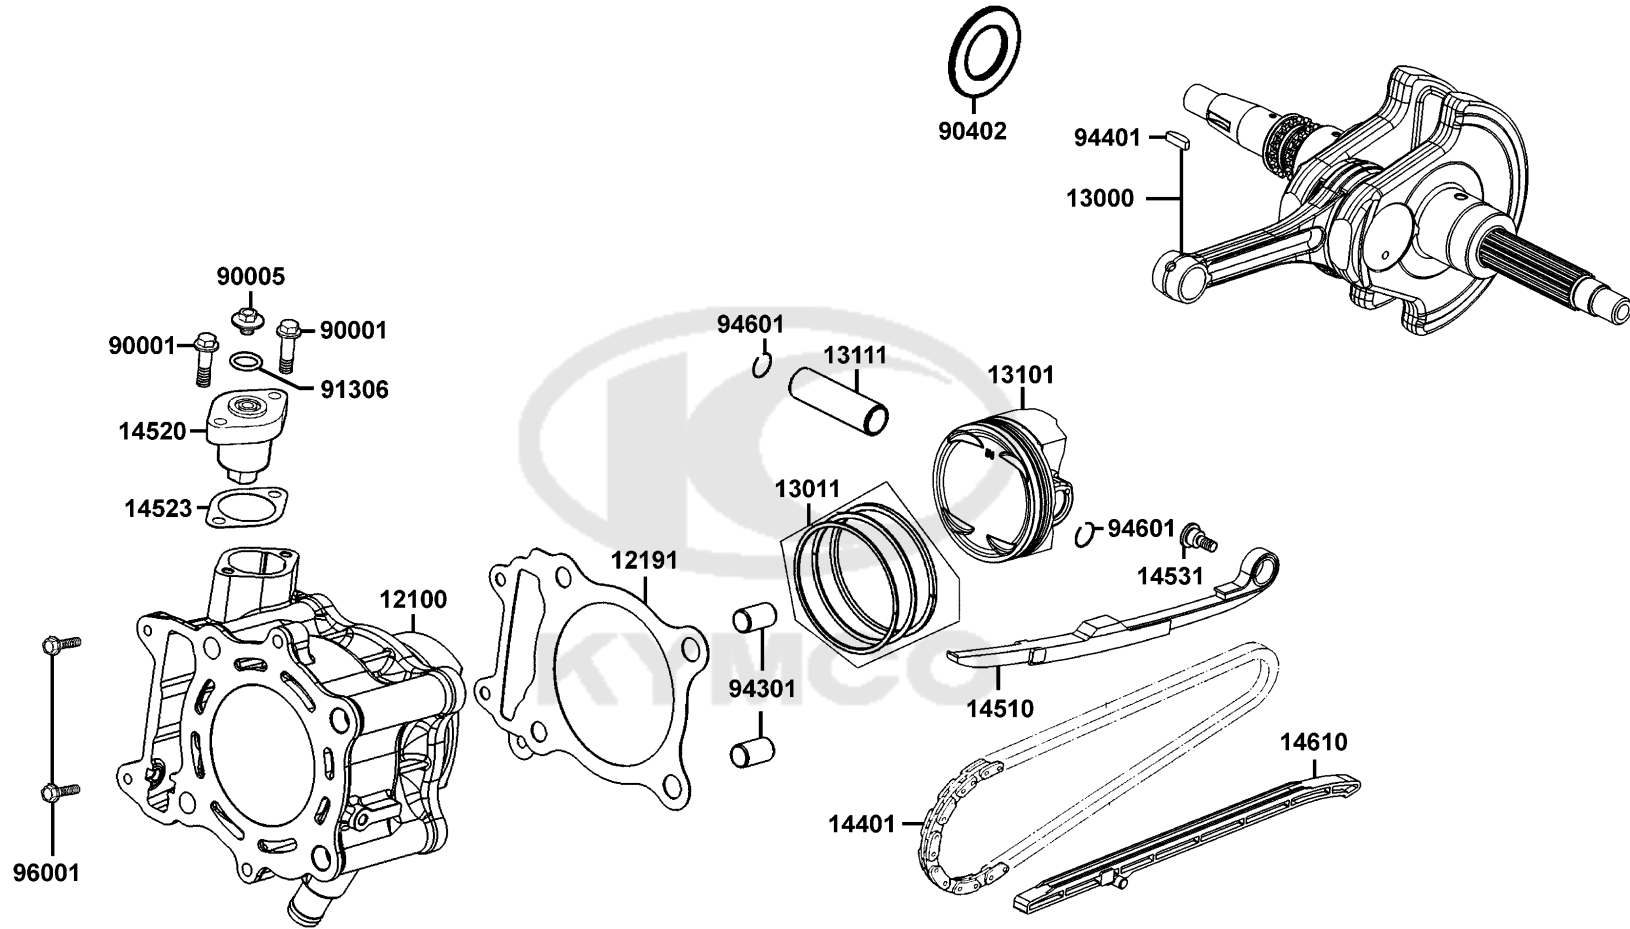

E03

Cylinder Piston Crankshaft