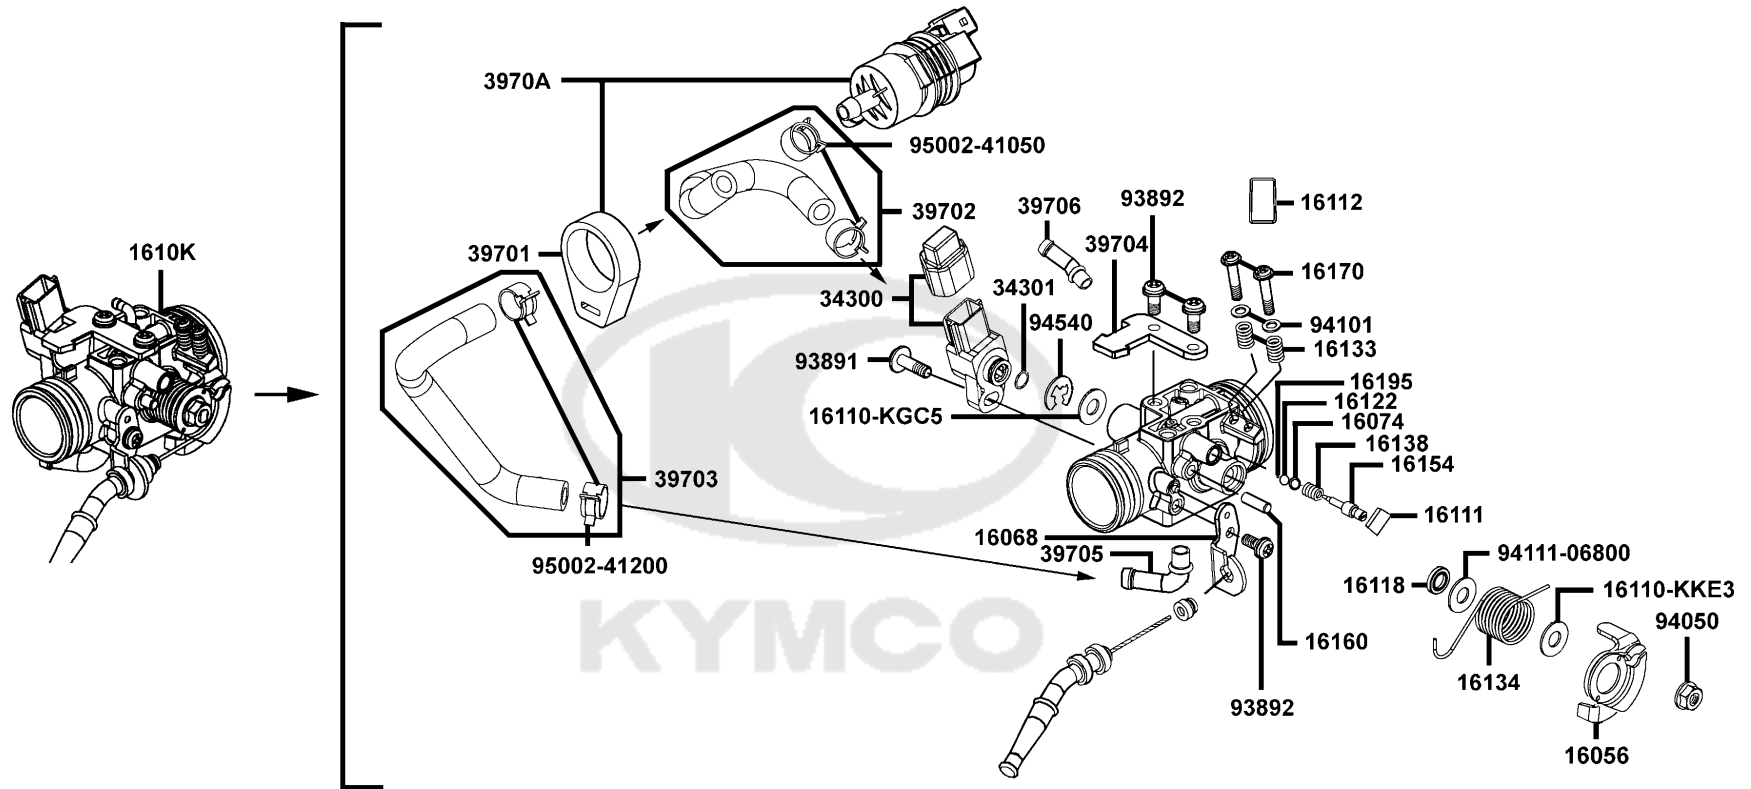

E08

96001-06028	96001-06028-06	BOLT FLANGE SH 6*28	BOLT FLANGE SH 6*28	2	60
-------------	----------------	---------------------	---------------------	---	----

E09

Throttle Body Assy

Sales mark 記号	Ref no 参照用番号	Part no パーツ番号	Description 部品名	Reg description 部品名	Regd no 必要個数	Ref Price 希望小売価格(税抜)	E09
16056		16056-KKE3-900	LEVER ASSY THROTTLE	LEVER ASSY THROTTLE	1	580	
16068		16068-KKE3-900	PLATE WIRE FIXED	PLATE WIRE FIXED	1	200	
16074		16074-KEC3-900	WASHER IDLE SCREW	WASHER IDLE SCREW	1	160	
1610K		1610K-LEA6-E00	THROTTLE BODY ASSY	THROTTLE BODY ASSY	1	34220	
16110-KGC5		16110-KGC5-900	WASHER THROTTLE ASSY	WASHER THROTTLE ASSY	1	160	
16110-KKE3		16110-KKE3-900	WASHER THROTTLE COMP	WASHER THROTTLE COMP	1	160	
16111		16111-KKE3-900	PLUG PILOT SCREW	PLUG PILOT SCREW	1	160	
16112		16112-KKE3-900	COVER IDLE SCREW	COVER IDLE SCREW	1	160	
16118		16118-KEC3-900	SEAL THROTTLE SHAFT	SEAL THROTTLE SHAFT	1	180	
16122		16122-KEC3-900	O-RING IDLE SCREW	O-RING IDLE SCREW	1	60	
16133		16133-KEC3-900	SPG THROTTLE ADJ SCREW	SPG THROTTLE ADJ SCREW	2	160	
16134		16134-KKE3-900	SPG THROTTLE SHAFT	SPG THROTTLE SHAFT	1	200	
16138		16138-KEC3-900	SPG IDLE SCREW	SPG IDLE SCREW	1	160	
16154		16154-KKE3-900	SCREW IDLE ADJUST	SCREW IDLE ADJUST	1	490	
16160		16160-KKE3-900	STOPPER THROTTLE	STOPPER THROTTLE	1	70	
16170		16170-KEC3-900	SCREW THROTTLE ADJUST	SCREW THROTTLE ADJUST	2	70	
16195		16195-KEC3-900	BALL 2.1	BALL 2.1	1	60	
34300		34300-KKE3-900	THROTTLE POSITION SENSOR	THROTTLE POSITION SENSOR	1	4760	
34301		34301-KKE3-900	O-RING T.P.S.	O-RING T.P.S.	1	60	
39701		39701-KKE3-800	RUBBER BY-PASS VALVE MOUNT	RUBBER BY-PASS VALVE MOUNT	1	130	