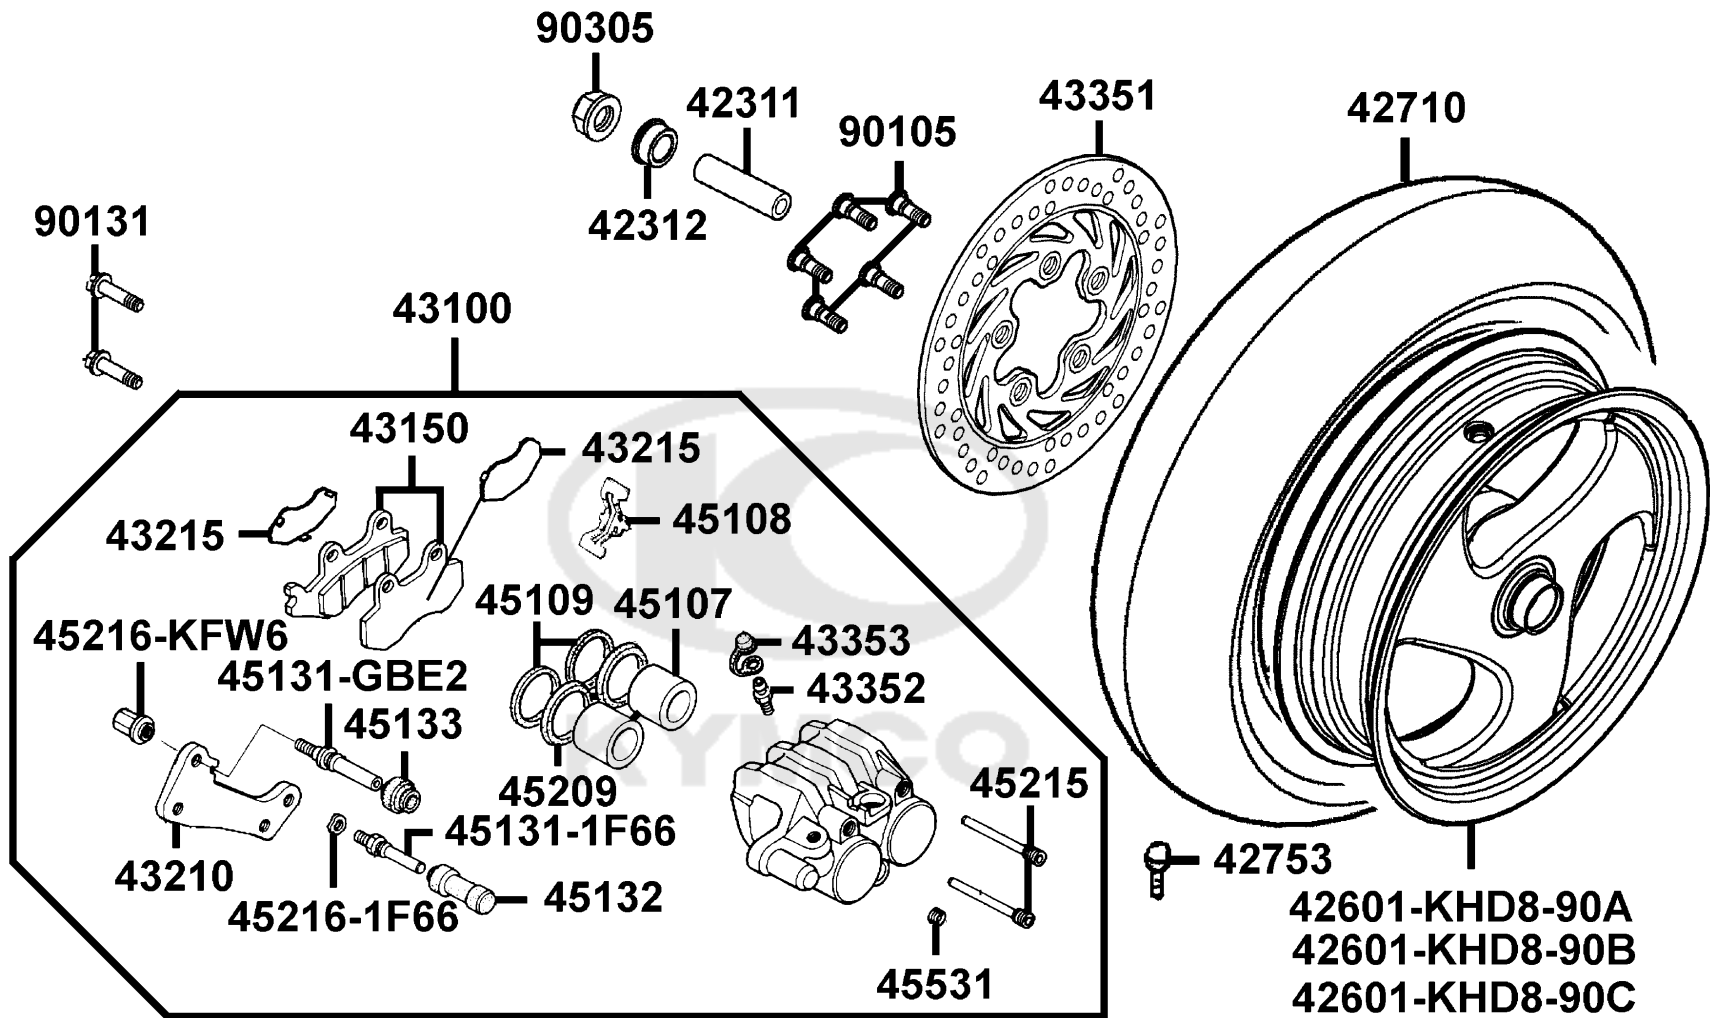

F08

Rear Wheel