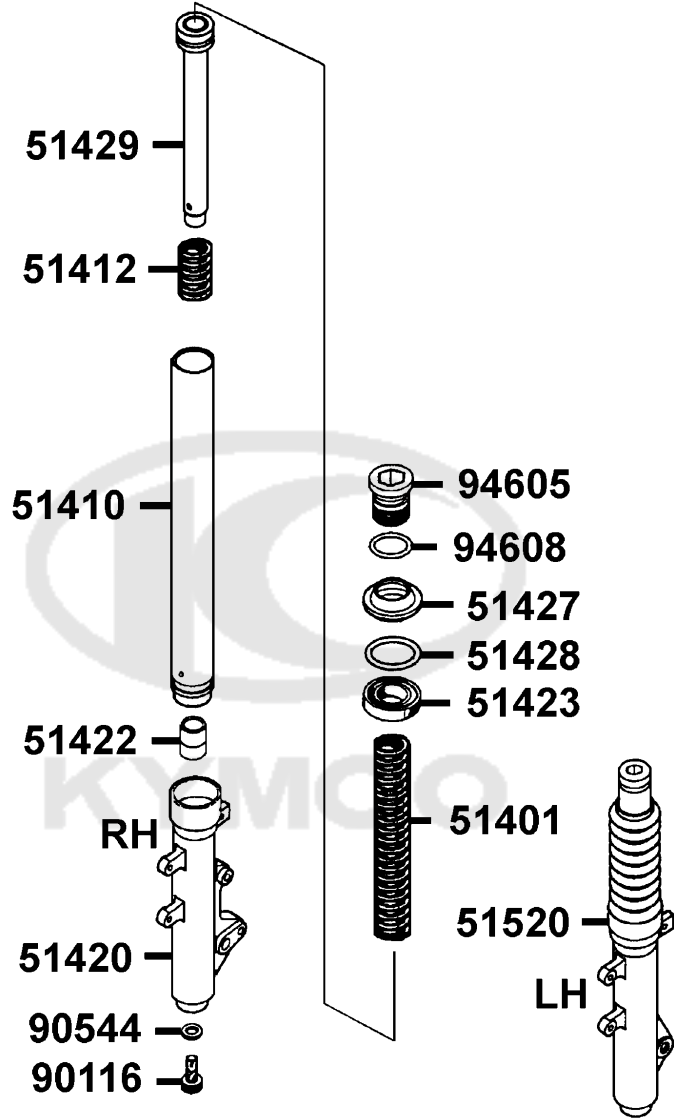

Separated Parts Of Fr Fork