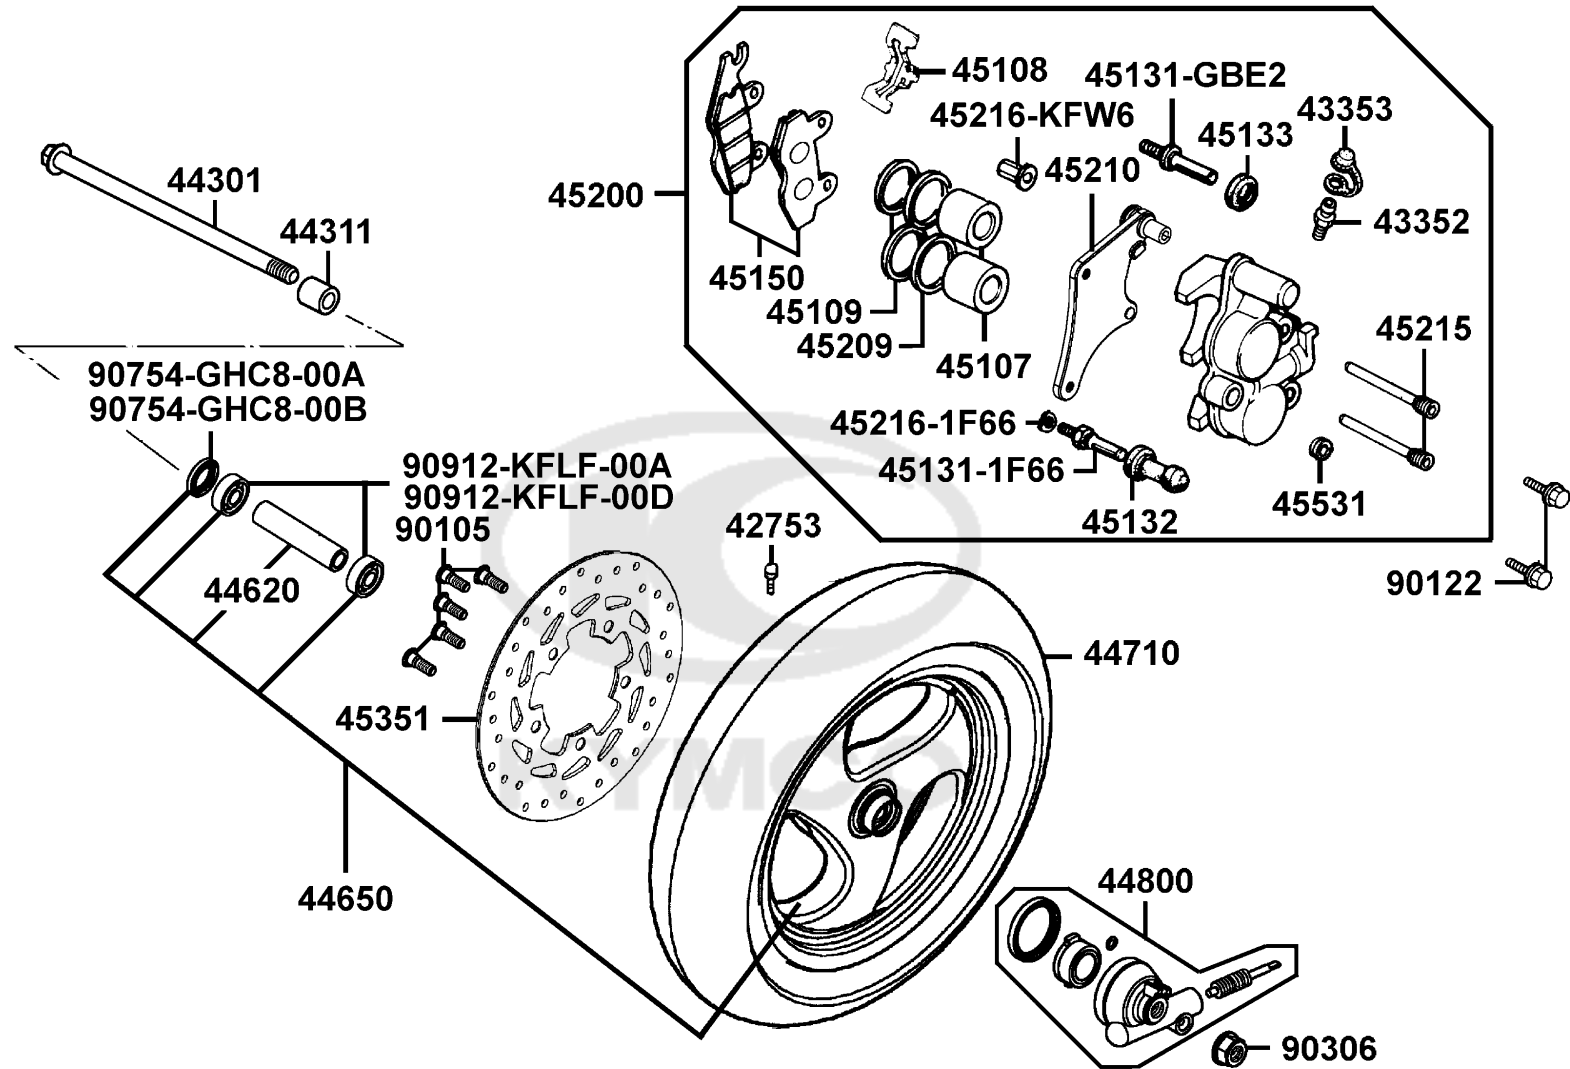

F07

Front Wheel