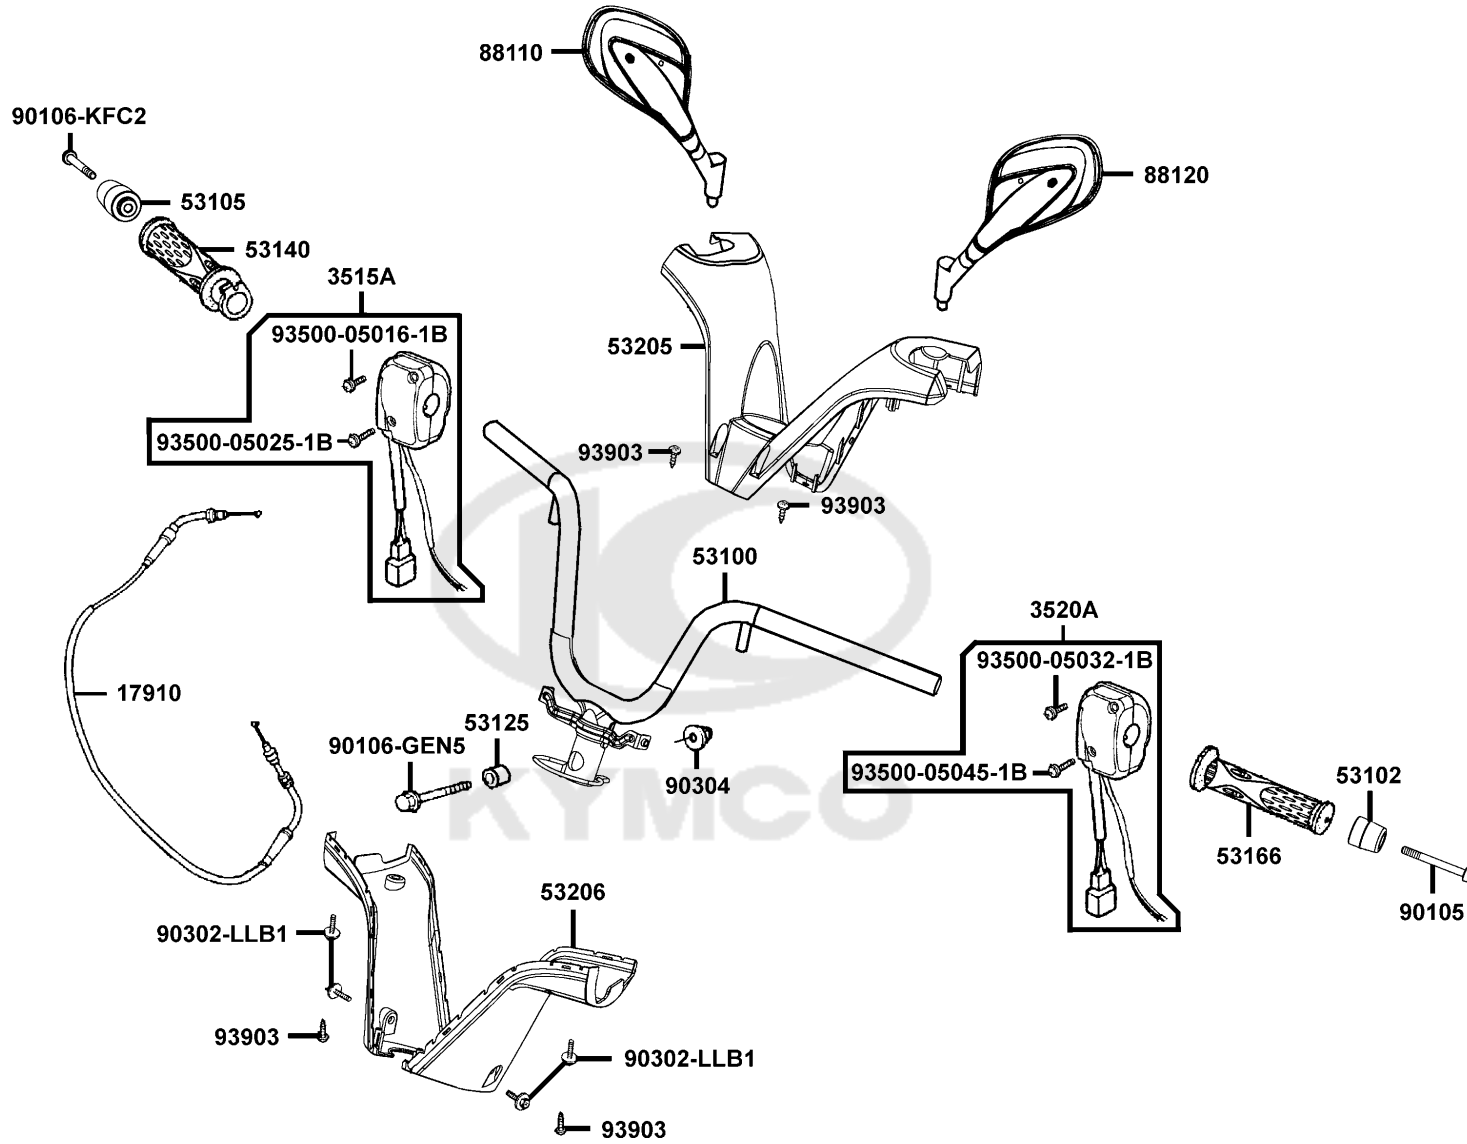

F03

Handle Steering Handle Cover