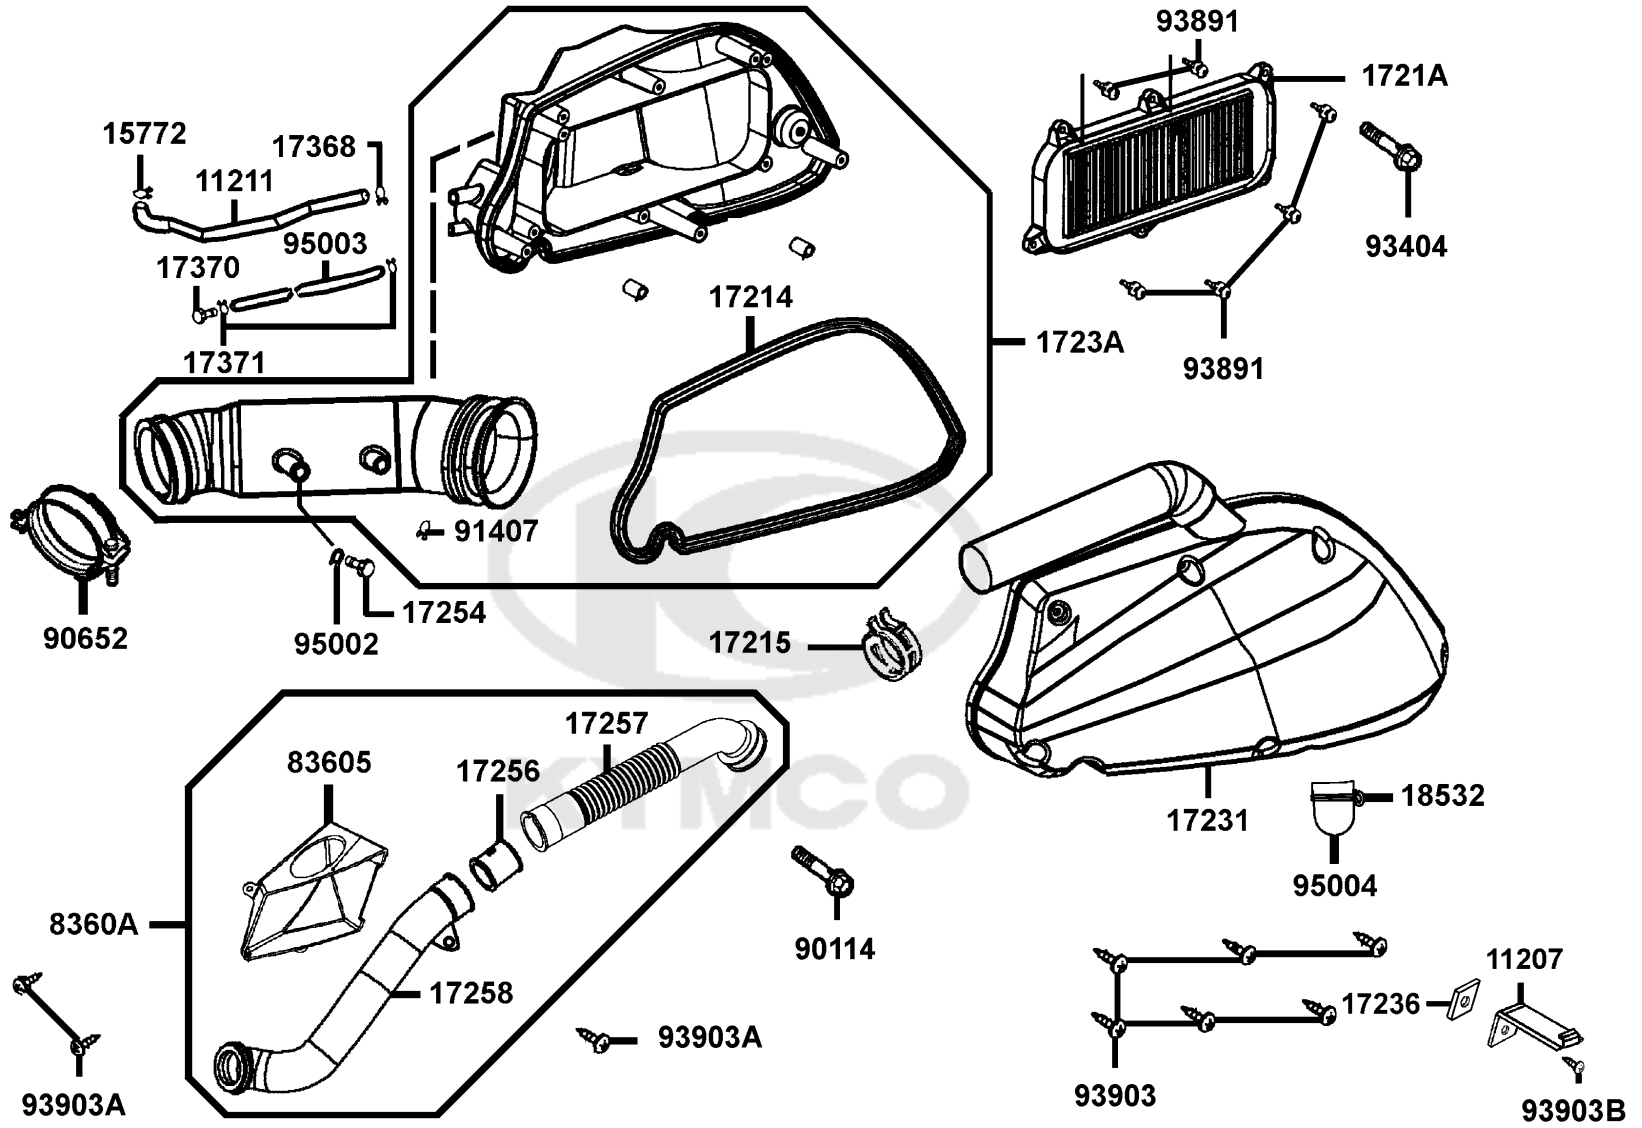

F13

Air Cleaner