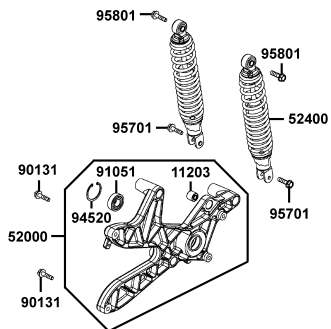

F16 Rear Cushion