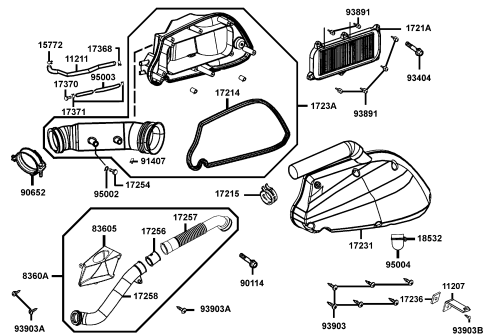

F13 Air Cleaner