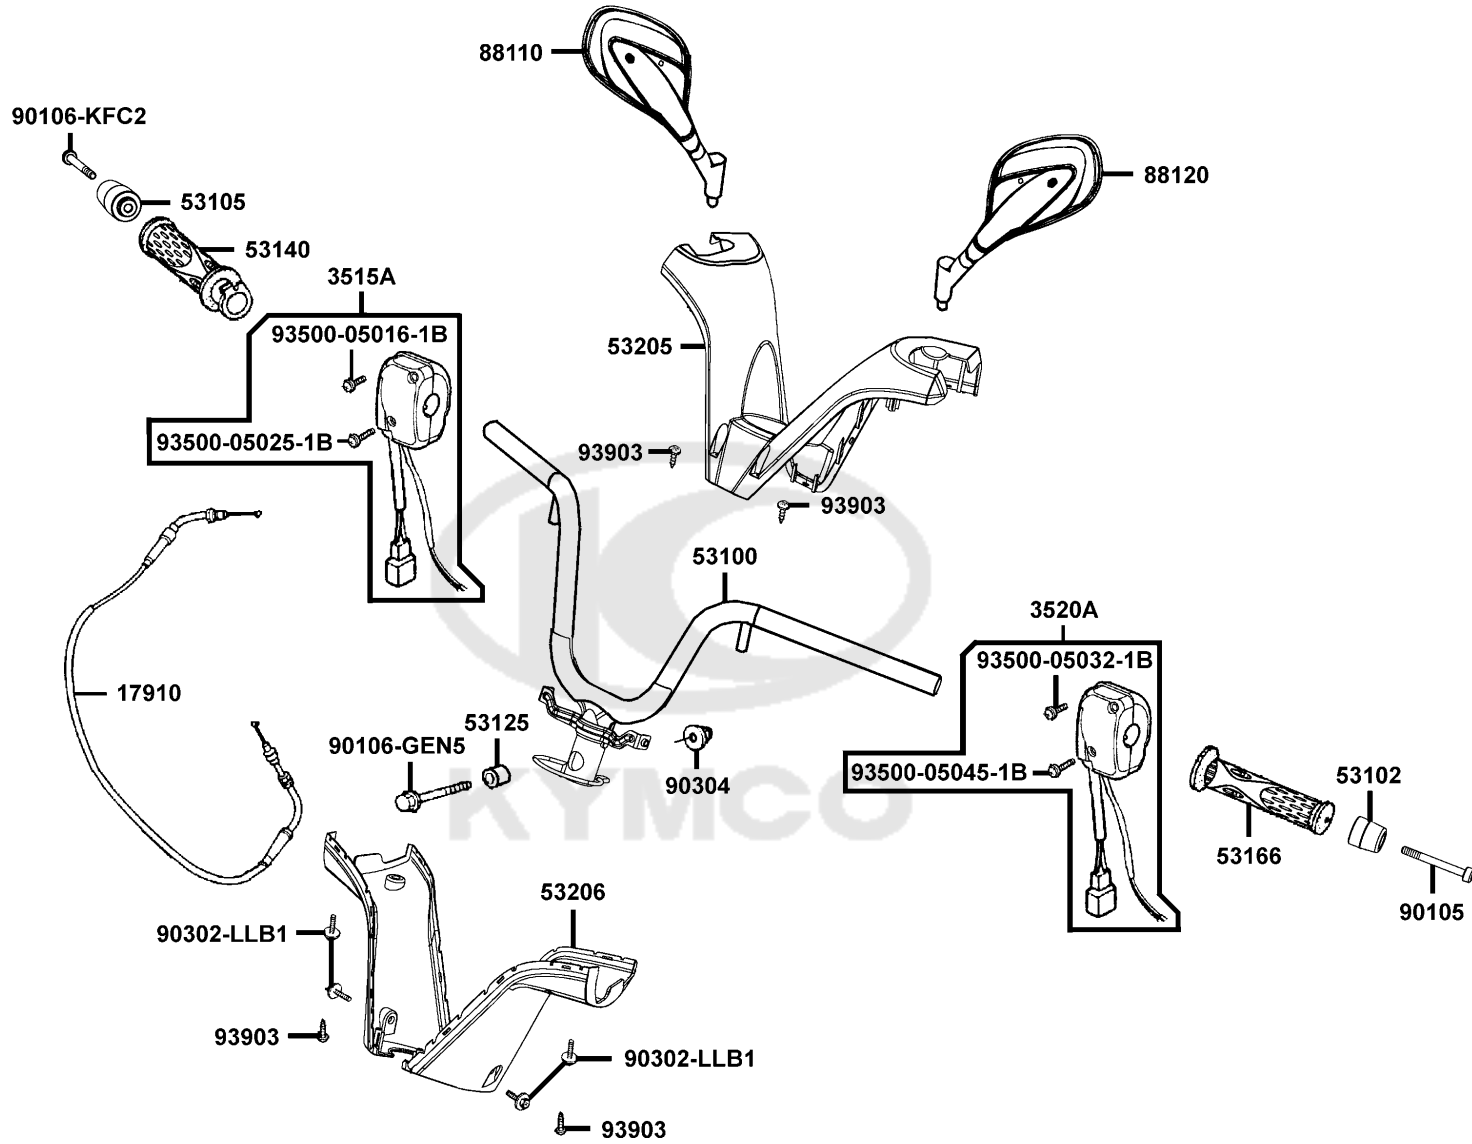

F03

Handle Steering Handle Cover