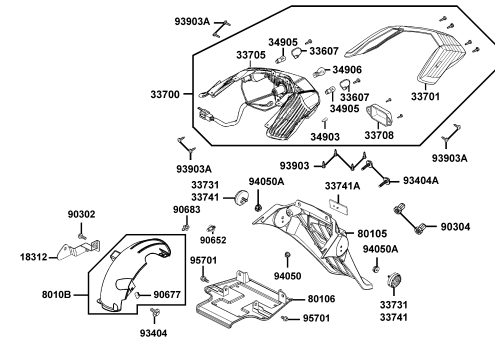

F18 Tail Light Rear Fender