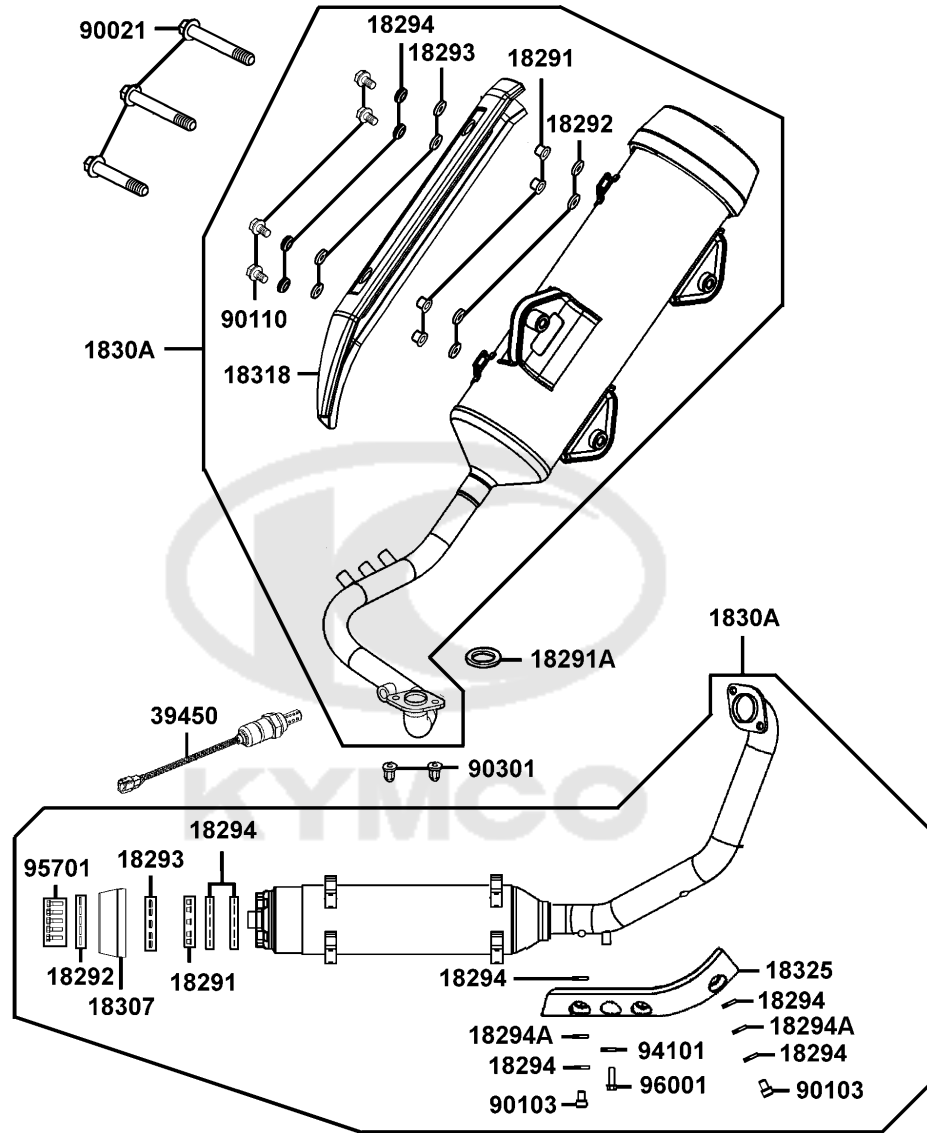

Exhaust Muffler