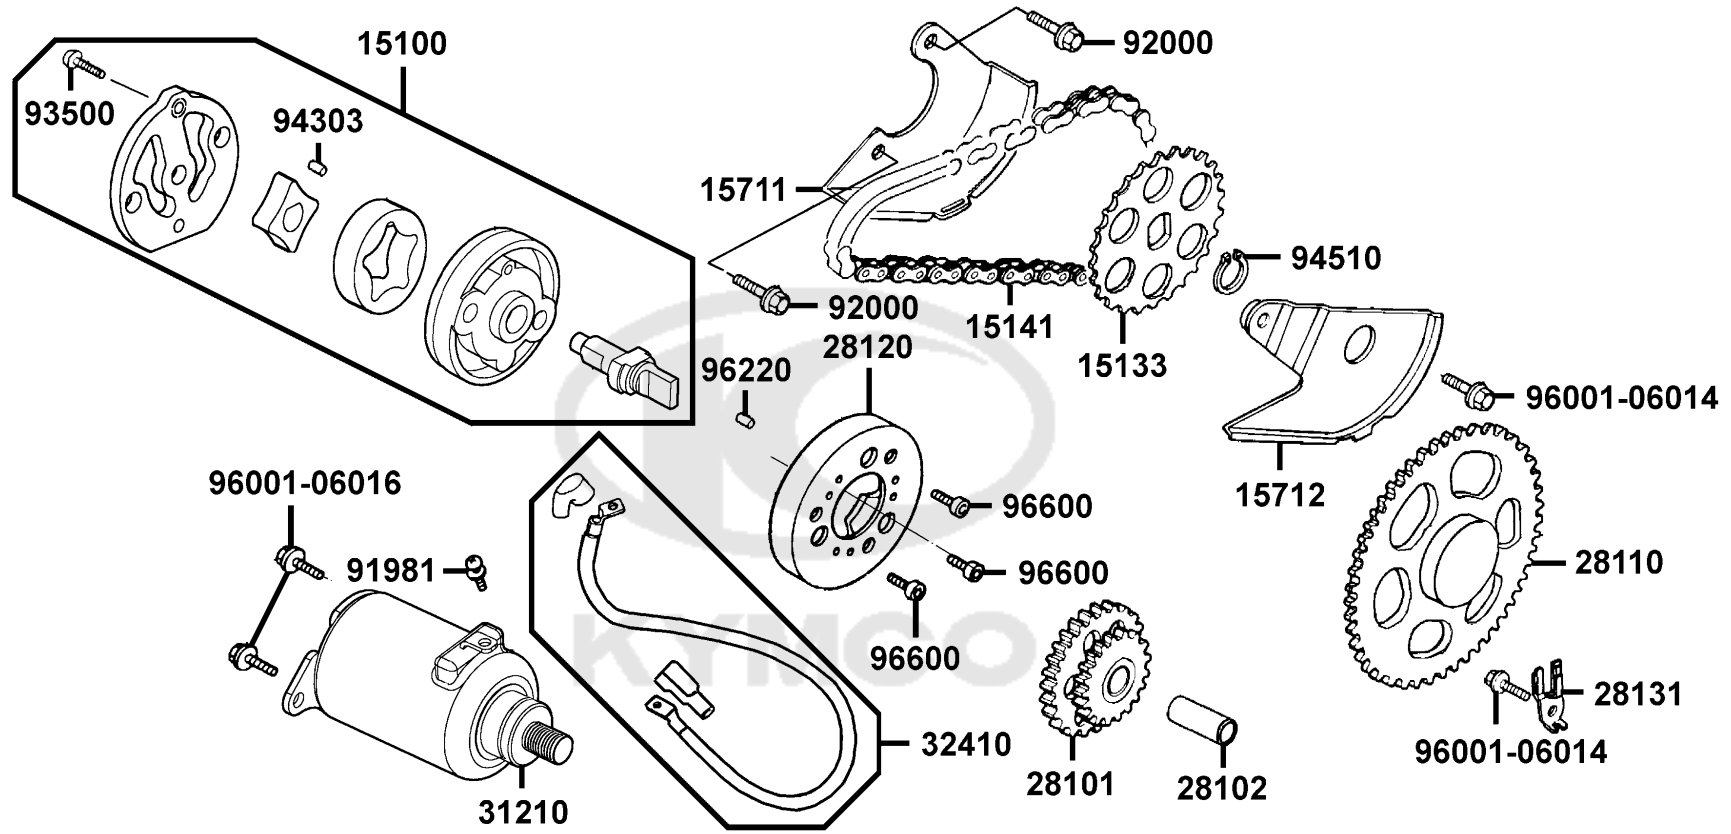

E07

Starting Motor Oil Pump