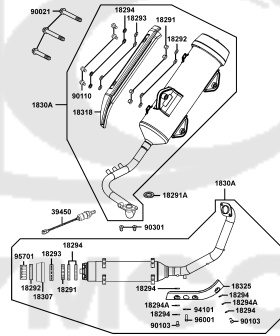

F14 Exhaust Muffler