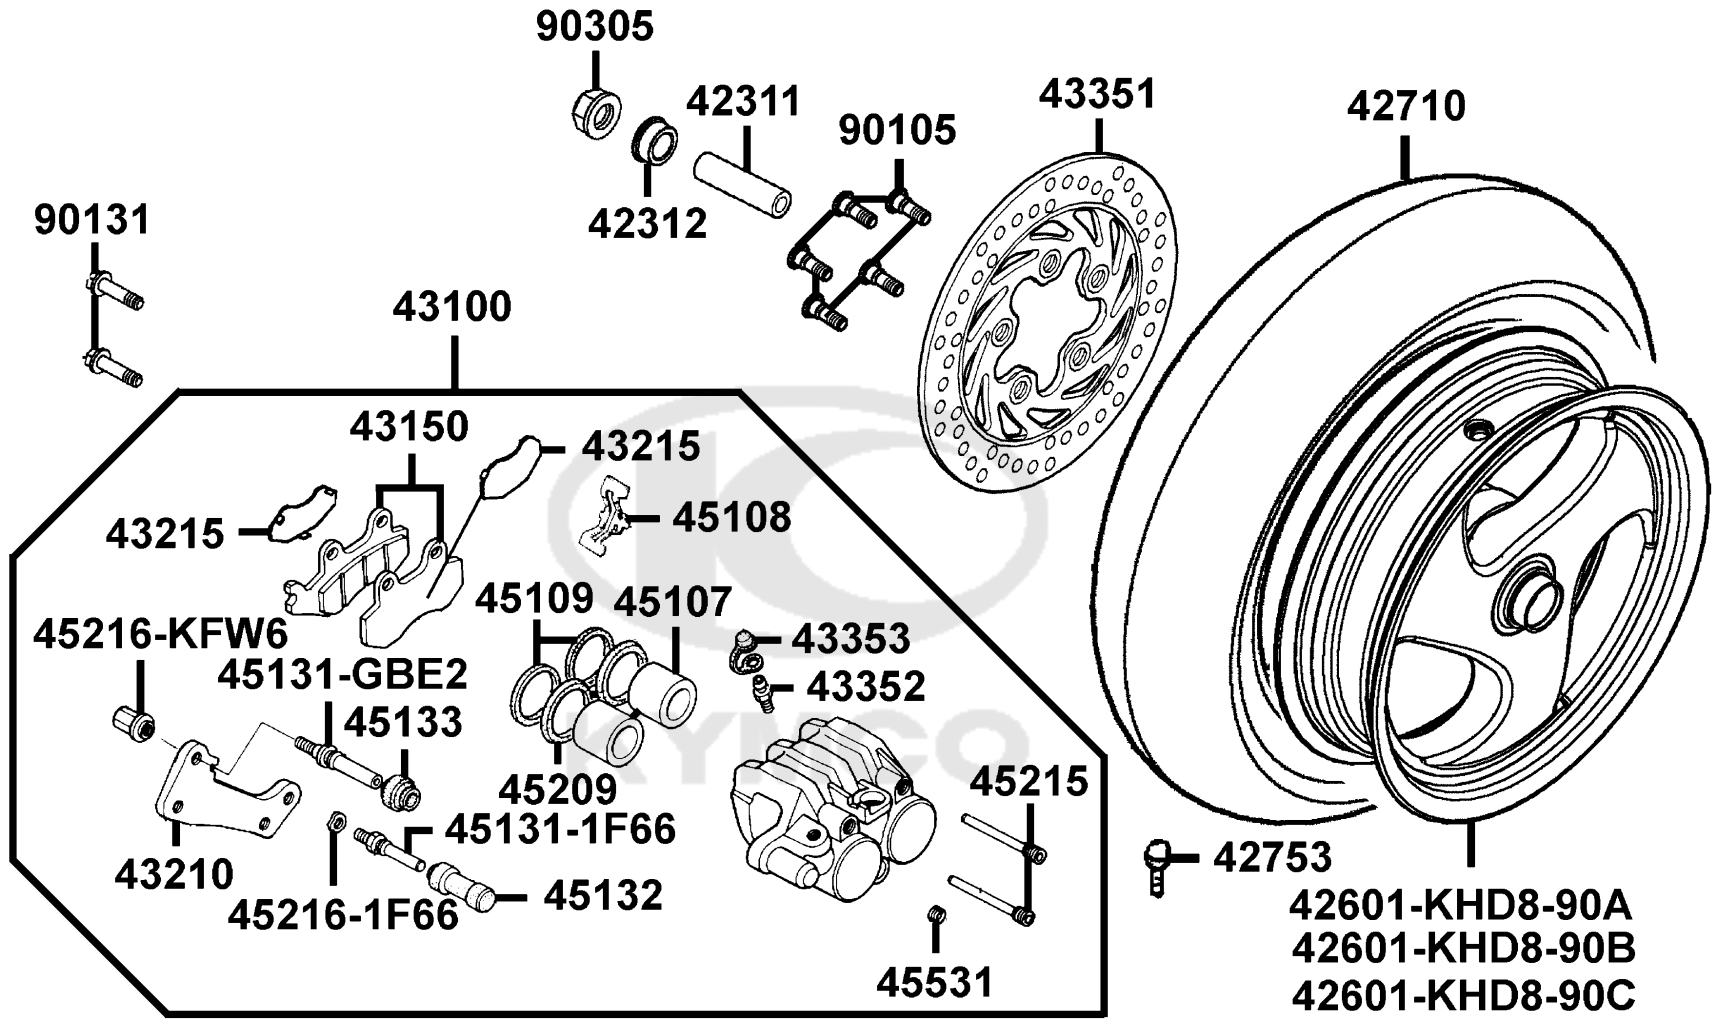

F08

Rear Wheel