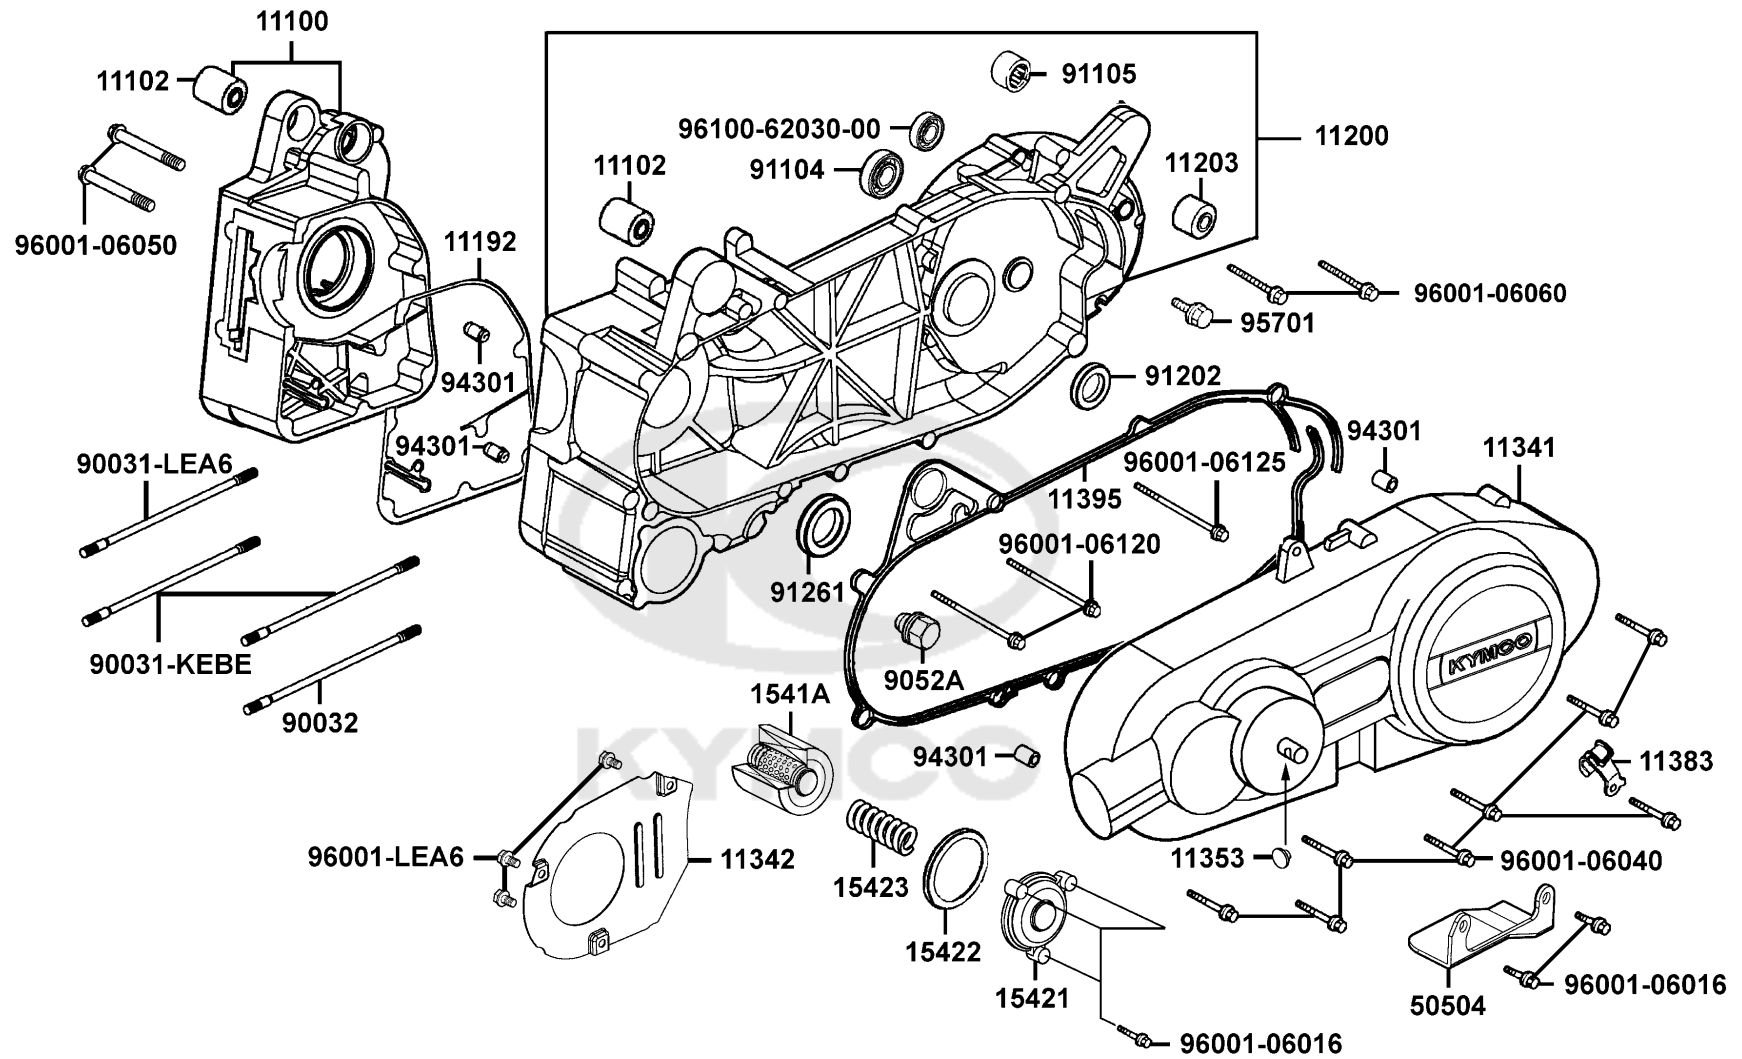

E01

Crank Case

Sales mark 記号	Ref no 参照用番号	Part no パーツ番号	Description 部品名	Reg description 部品名	Regd no 必要個数	Ref Price 希望小売価格(税抜)	E01
	11100	11100-LEA6-305	CRANK CASE ASSY R	CRANK CASE ASSY R	1	17430	
	11102	11102-1G87-004	RUB BUSH ENG HANGER	RUB BUSH ENG HANGER	2	320	
	11192	11192-LEA5-E00	GASKET CRANK CASE @	GASKET CRANK CASE @	1	1180	
	11200	11200-LEA6-305	CASE SET L CRANK	CASE SET L CRANK	1	29280	
	11203	11203-GGC7-301	UNDER RUBBER BUSH REAR CUSHION	UNDER RUBBER BUSH REAR CUSHION	1	250	
**	11341	11341-KKC3-900	COVER L	COVER L	1	14260	
	11342	11342-LEA6-900	PLATE COVER L	PLATE COVER L	1	580	
	11353	11353-LEA6-900	RUBBER PLUG L COVER KICK	RUBBER PLUG L COVER KICK	1	140	
	11383	11383-KUDU-900	CLAMPER BRTH DRAIN TUBE	CLAMPER BRTH DRAIN TUBE	1	300	
	11395	11395-LEA5-E00	GASKET L COVER @	GASKET L COVER @	1	3270	
	1541A	1541A-KKC3-900	ELEMENT ASSY OIL FILTER	ELEMENT ASSY OIL FILTER	1	960	
	15421	15421-KKC3-900	CAP OIL FILTER	CAP OIL FILTER	1	630	
	15422	15422-KKC3-900	O RING 53.65*2.62	O RING 53.65*2.62	1	140	
	15423	15423-KKC3-900	SPRING CAP OIL	SPRING CAP OIL	1	160	
	50504	50504-LEA5-E01	STOPPER MAIN STAND	STOPPER MAIN STAND	1	1060	
	90031-KEBE	90031-KEBE-900	BOLT A STUD 8MM	BOLT A STUD 8MM	2	510	
	90031-LEA6	90031-LEA6-900	BOLT A STUD 8*22	BOLT A STUD 8*22	1	580	
	90032	90032-KEBE-900	BOLT B STUD 8MM	BOLT B STUD 8MM	1	180	
	9052A	9052A-GFY6-950	BOLT ASSY DRAIN PLUG	BOLT ASSY DRAIN PLUG	1	120	
	91104	91104-KGN7-671	BRG BALL RADIAL 6204	BRG BALL RADIAL 6204	1	2770	