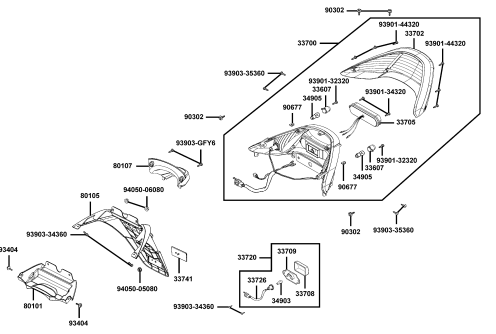

F18 Rear Light Rear Fender