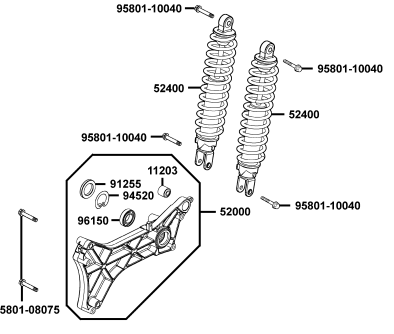

F16 Rear Cushion