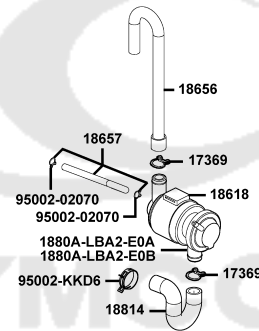

F23 Air Cleaner Two