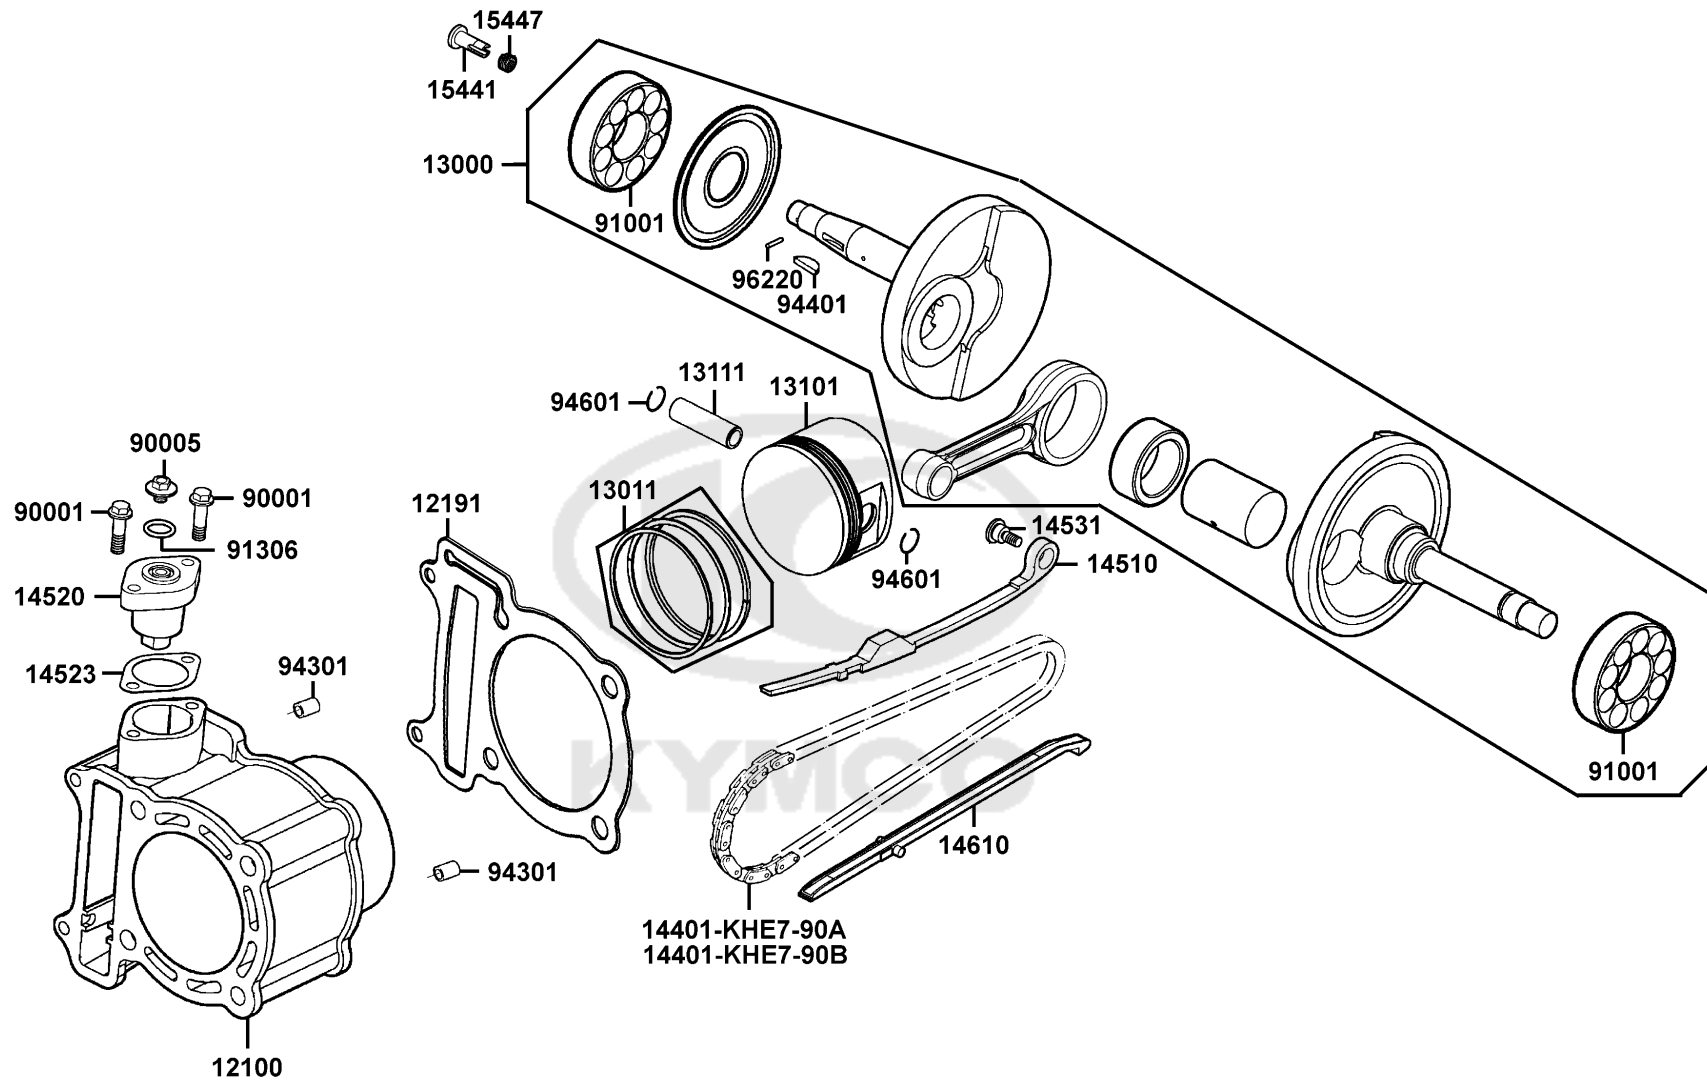

E03

Cylinder Piston Crankshaft