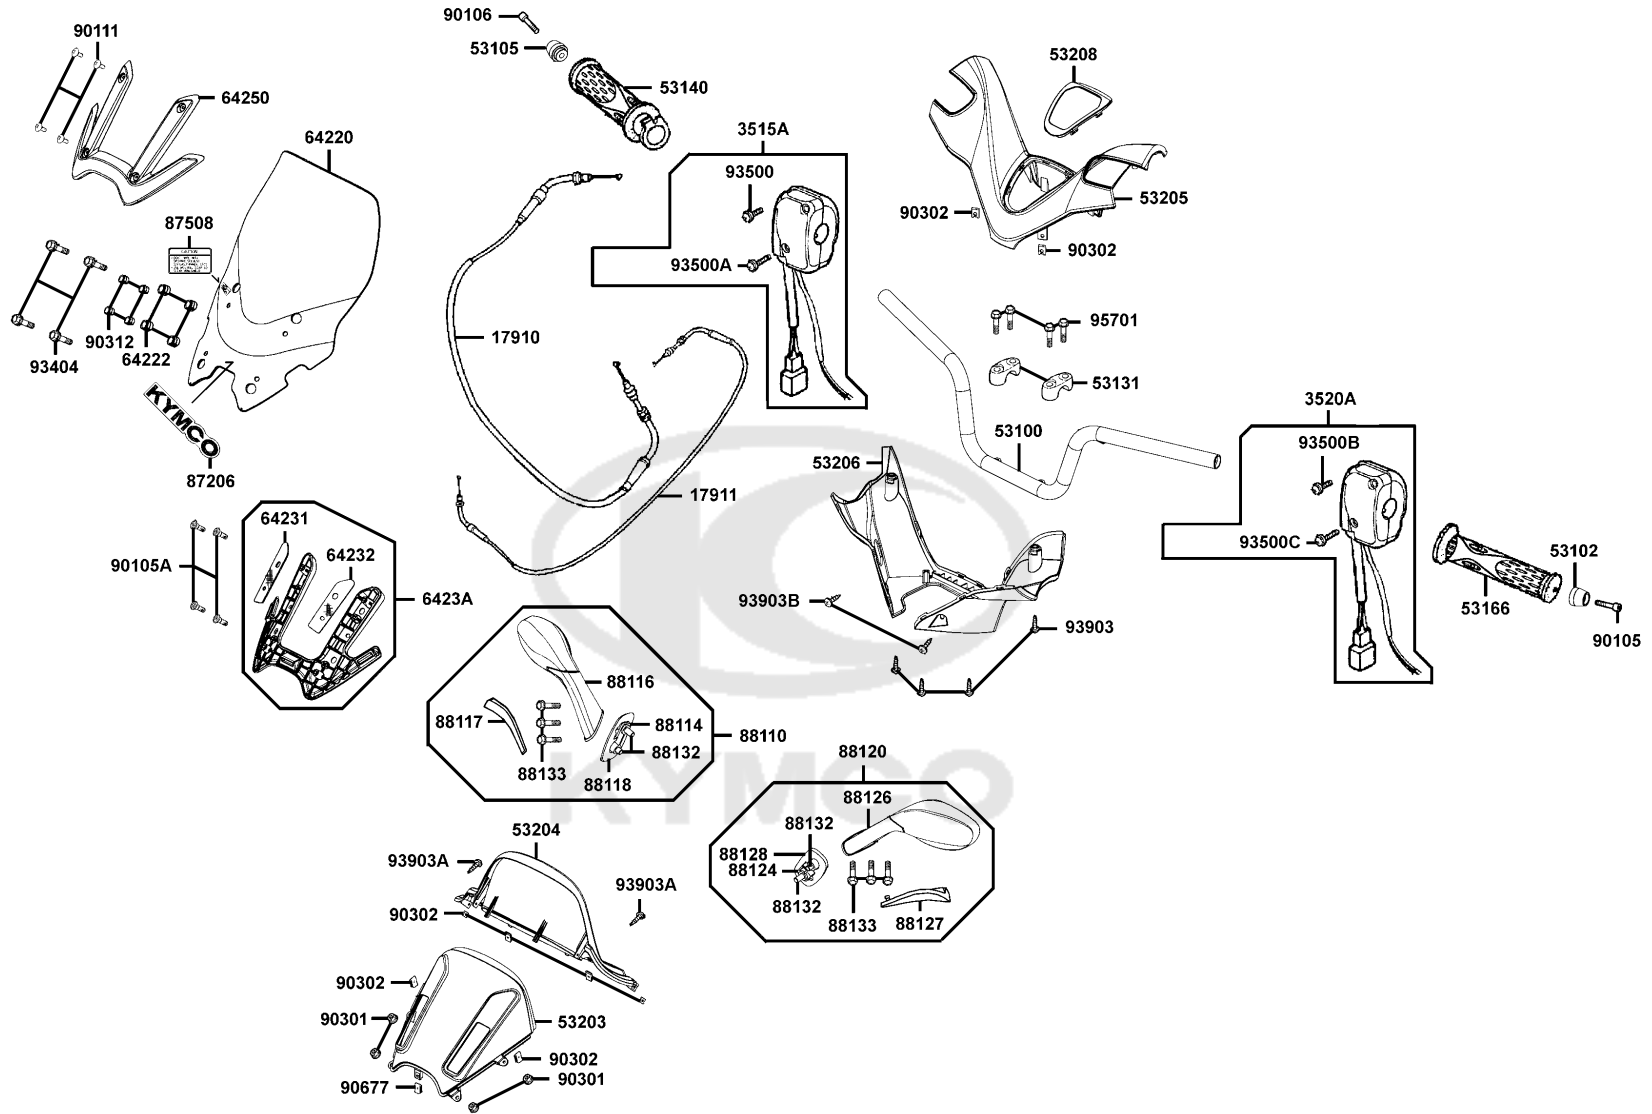

F03

Handle Steering Handle Cover