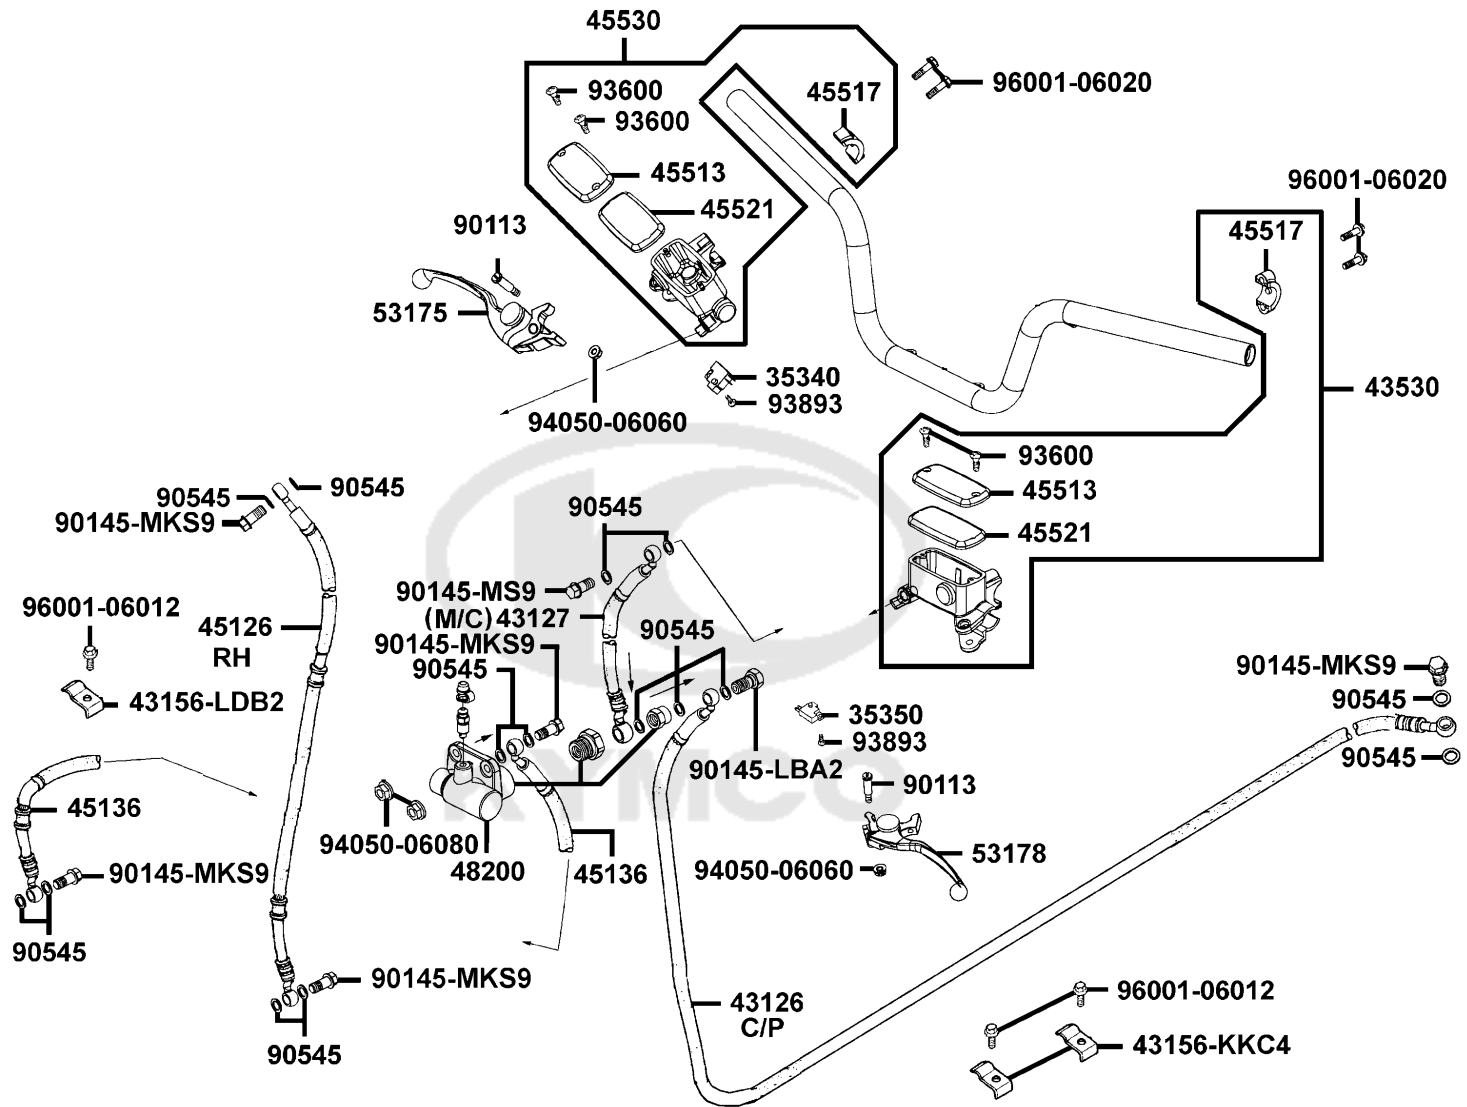

F04

Brake Master Cylinder