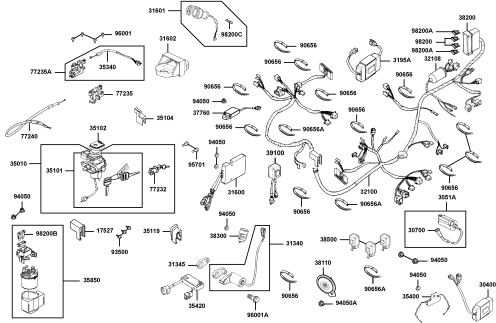

F17 Front Winker

F18 Rear Light Rear Fender

CONTENTS - FRAME GROUP 目次-フレーム関係

F19 Wire Harness

F20 Frame Body

F21 Radiator

F22 Separated Parts Of Fr Fork

F23 Air Cleaner Two

E01

Crank Case

Sales mark 記号	Ref no 参照用番号	Part no パーツ番号	Description 部品名	Reg description 部品名	Regd no 必要個数	Ref Price 希望小売価格(税抜)	E01
9052A		9052A-GFY6-950	BOLT ASSY DRAIN PLUG	BOLT ASSY DRAIN PLUG	1	120	
91003		91003-KHE7-900	BRG BALL RADIAL TMB2/22CCS15	BRG BALL RADIAL TMB2/22CCS15	1	3430	
91202-KHE7		91202-KHE7-900	OIL SEAL 22*34*6	OIL SEAL 22*34*6	1	230	
91202-KKC4		91202-KKC4-900	OIL SEAL 27*42*7	OIL SEAL 27*42*7	1	870	
91202-KKC4		91202-KKC4-90B	OIL SEAL 27X42X7	OIL SEAL 27X42X7	1	870	
91202-KHE7		91202-LHG7-E00	OIL SEAL 22X34X6	OIL SEAL 22X34X6	1	800	
92101		92101-05008-0G	BOLT HEX 5*8	BOLT HEX 5*8	1	200	
94111		94111-06800	WASHER SPRING 6MM	WASHER SPRING 6MM	2	60	
94301		94301-10160	DOWEL PIN 10*16	DOWEL PIN 10*16	4	60	
95701		95701-08012-06	BOLT FLANGE 6*22 (K)	BOLT FLANGE 6*22 (K)	1	60	
96001-06016		96001-06016-06	BOLT FLANGE SH 6X16	BOLT FLANGE SH 6X16	1	60	
96001-06050		96001-06050-06	BOLT FLANGE SH 6*50	BOLT FLANGE SH 6*50	1	60	
96100-63020		96100-63020-00	BRG BALL RADIAL 6302	BRG BALL RADIAL 6302	1	1150	
96100-63040		96100-63040-00	BEARING BALL RADIAL 6204	BEARING BALL RADIAL 6204	1	1440	