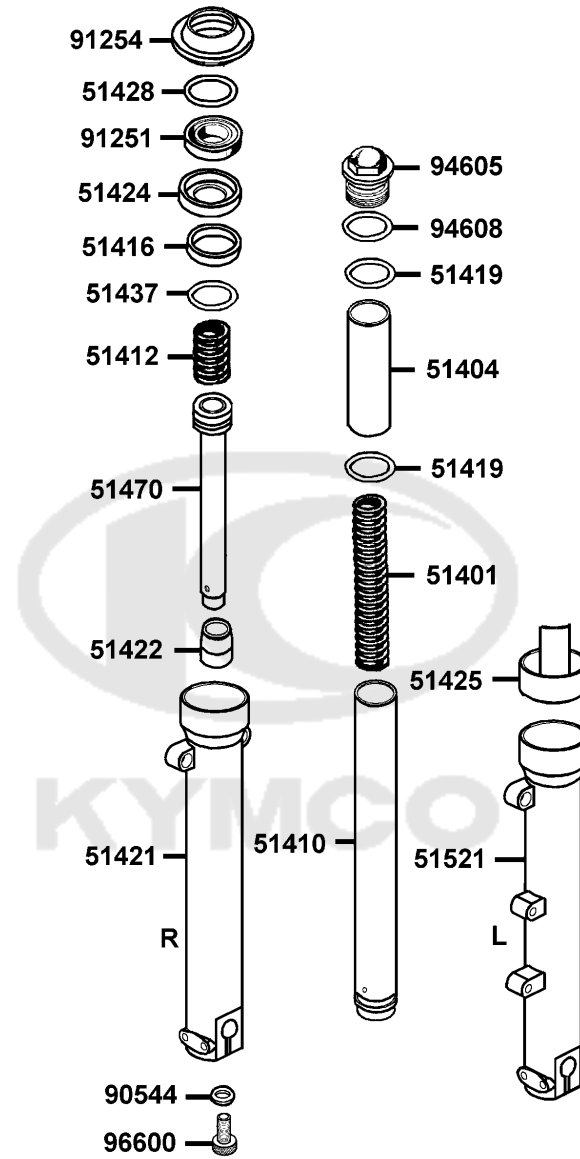

Separated Parts Of Fr Fork