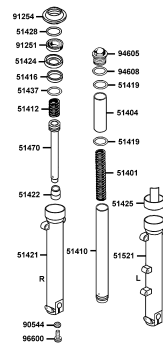

F22 Separated Parts Of Fr Fork