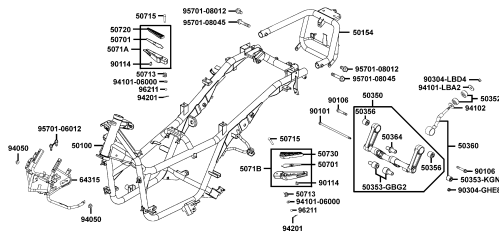

F20 Frame Body