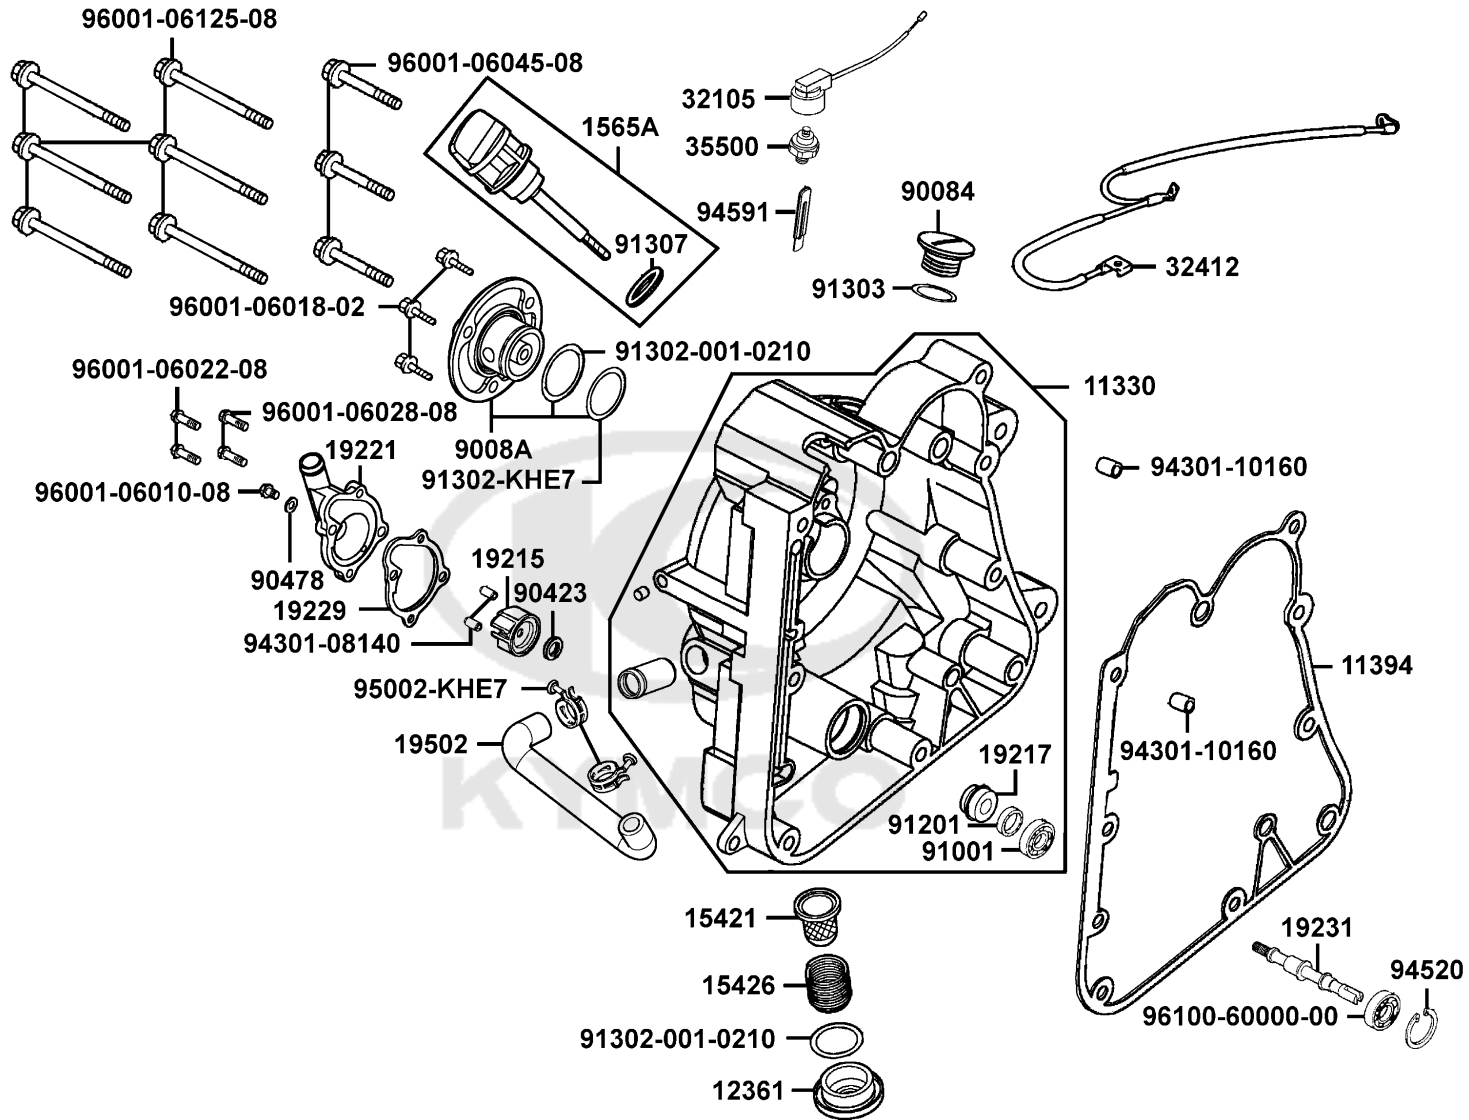

E04

Right Crankcase Cover