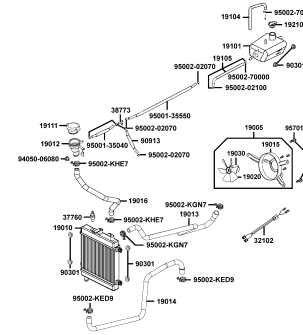

F21 Radiator