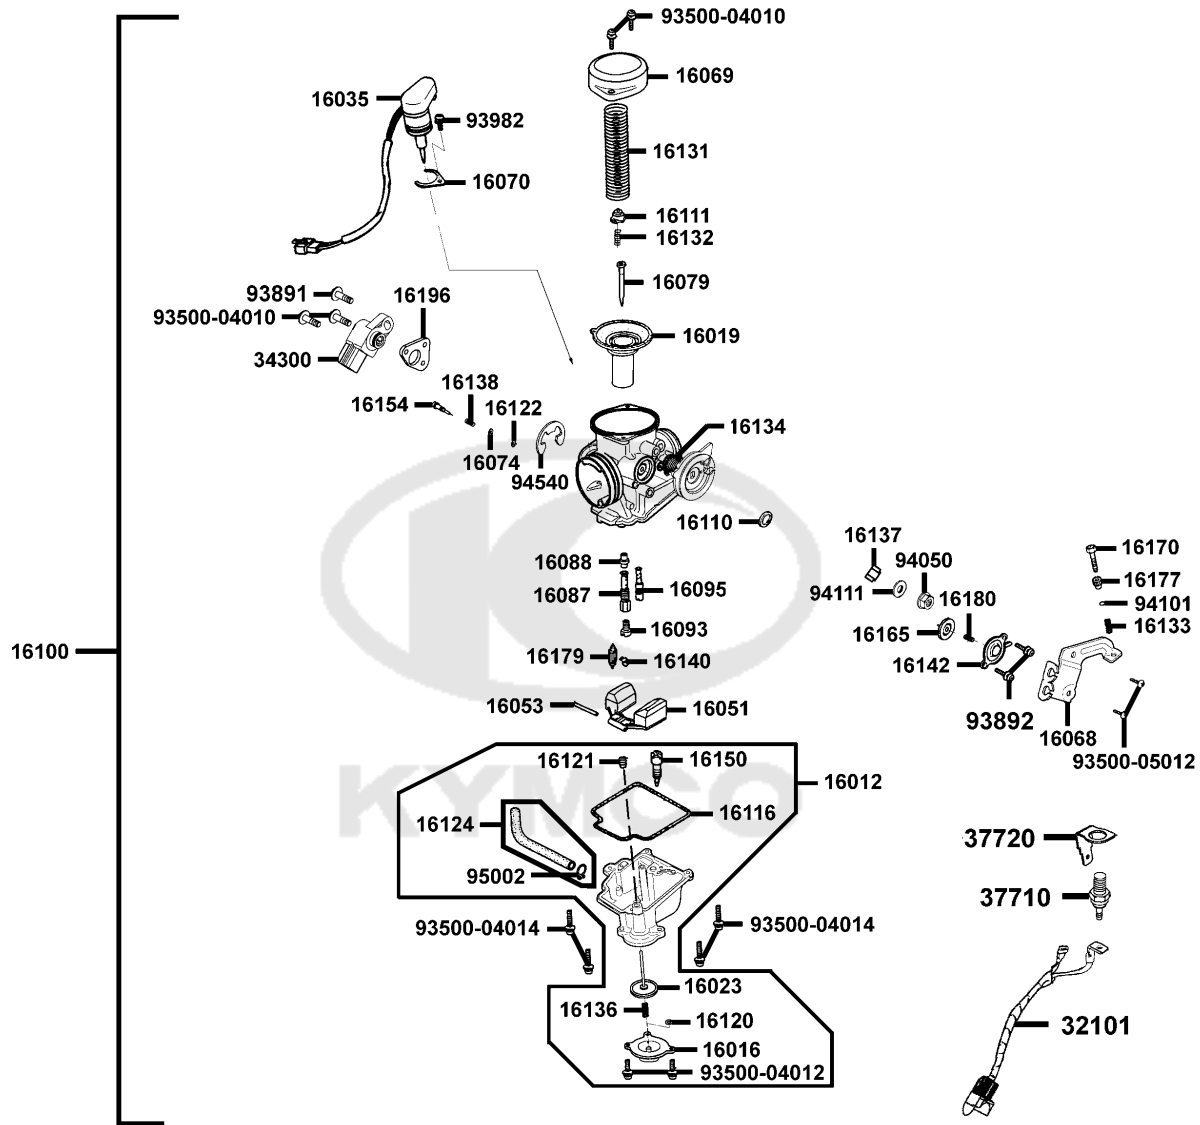

E08

Carburetor