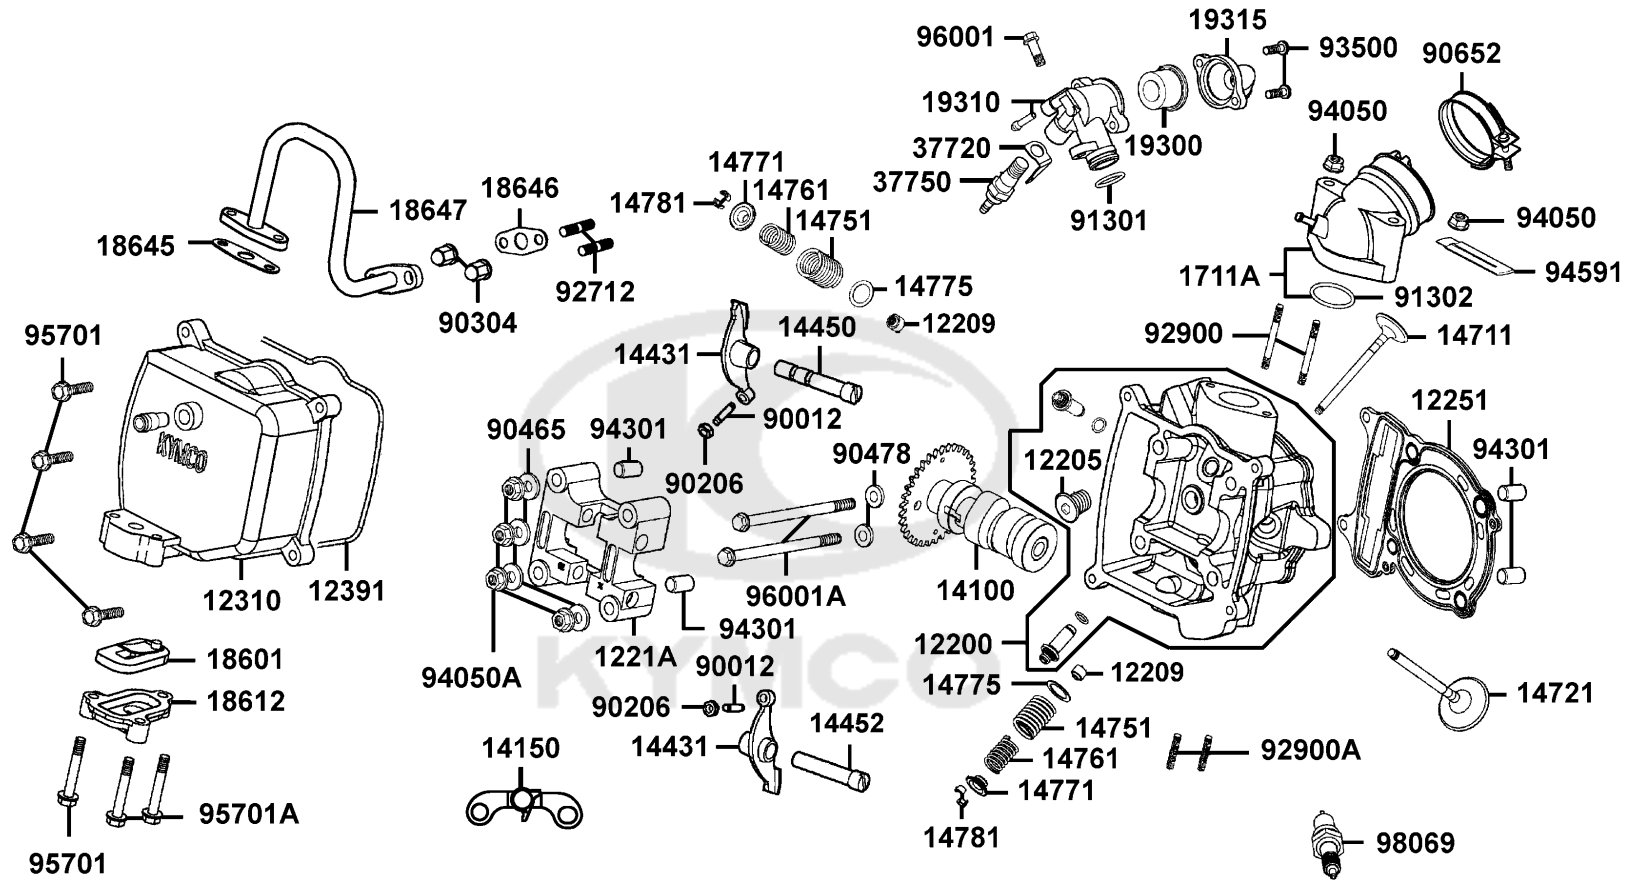

E02

Cylinder Head Cover Cylinder Head