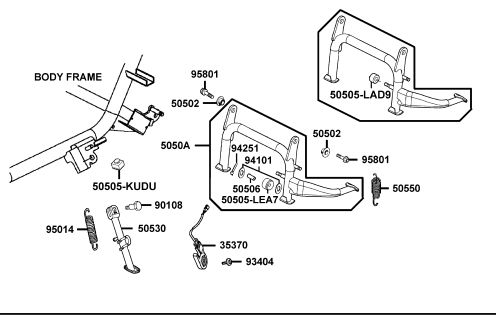

F15 Stand Kick Starter Arm