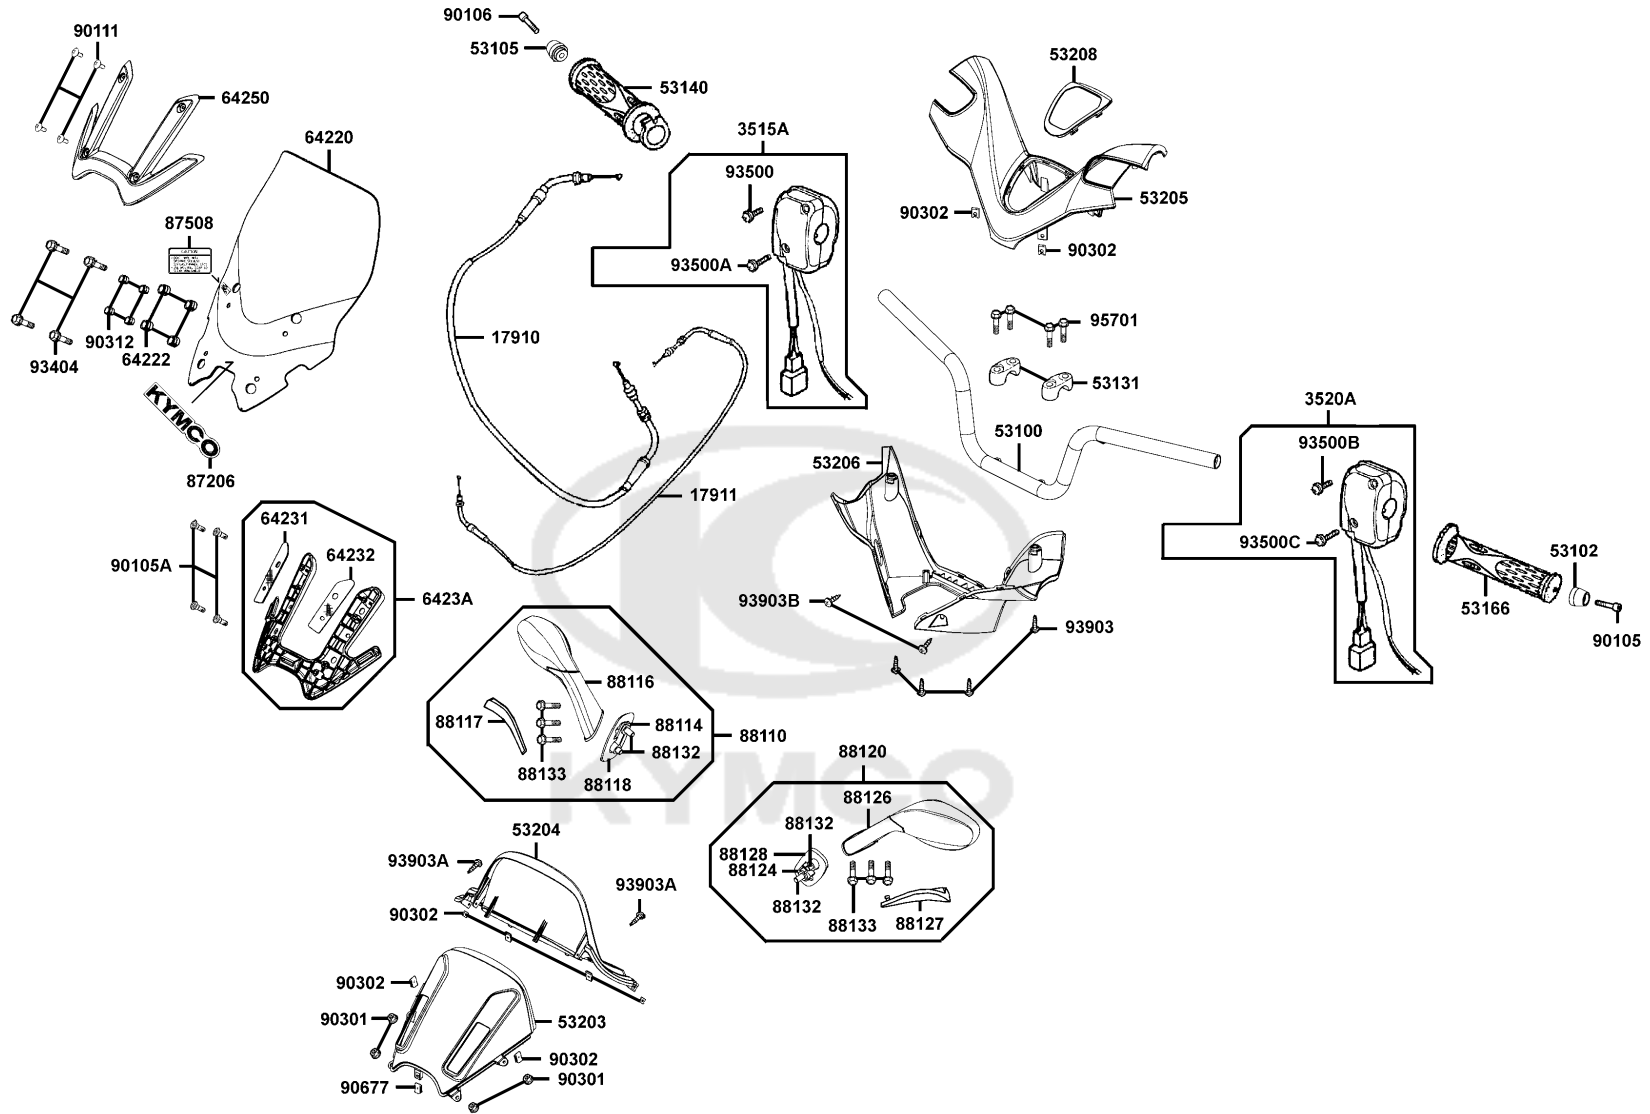

F03

Handle Steering Handle Cover