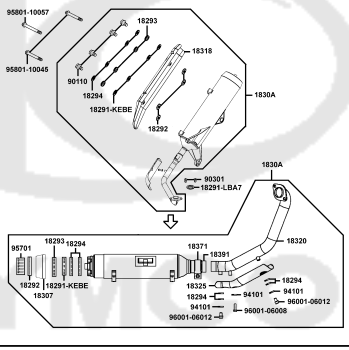

F14 Exhaust Muffler