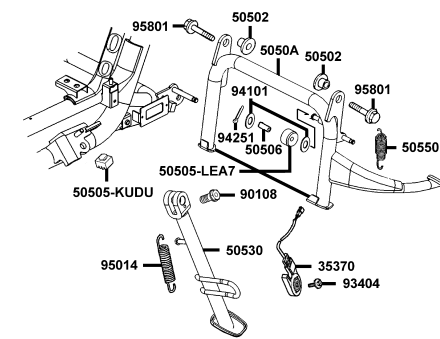

CONTENTS - FRAME GROUP 目次-フレーム関係

F15 Stand