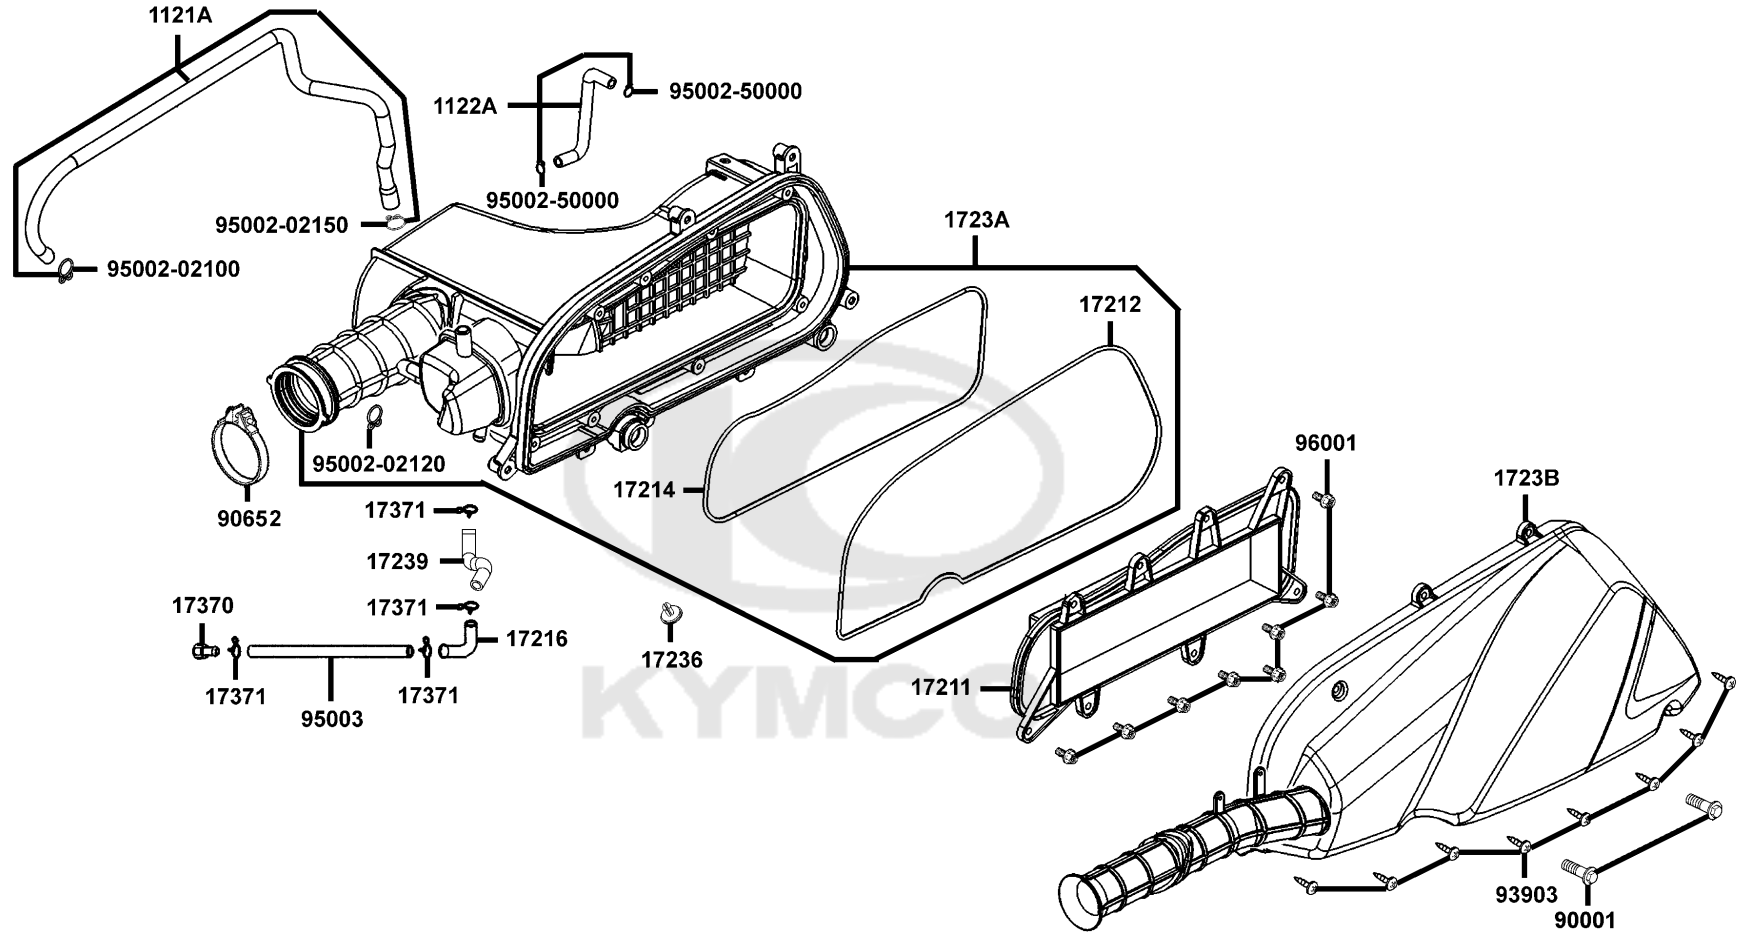

F13

Air Cleaner