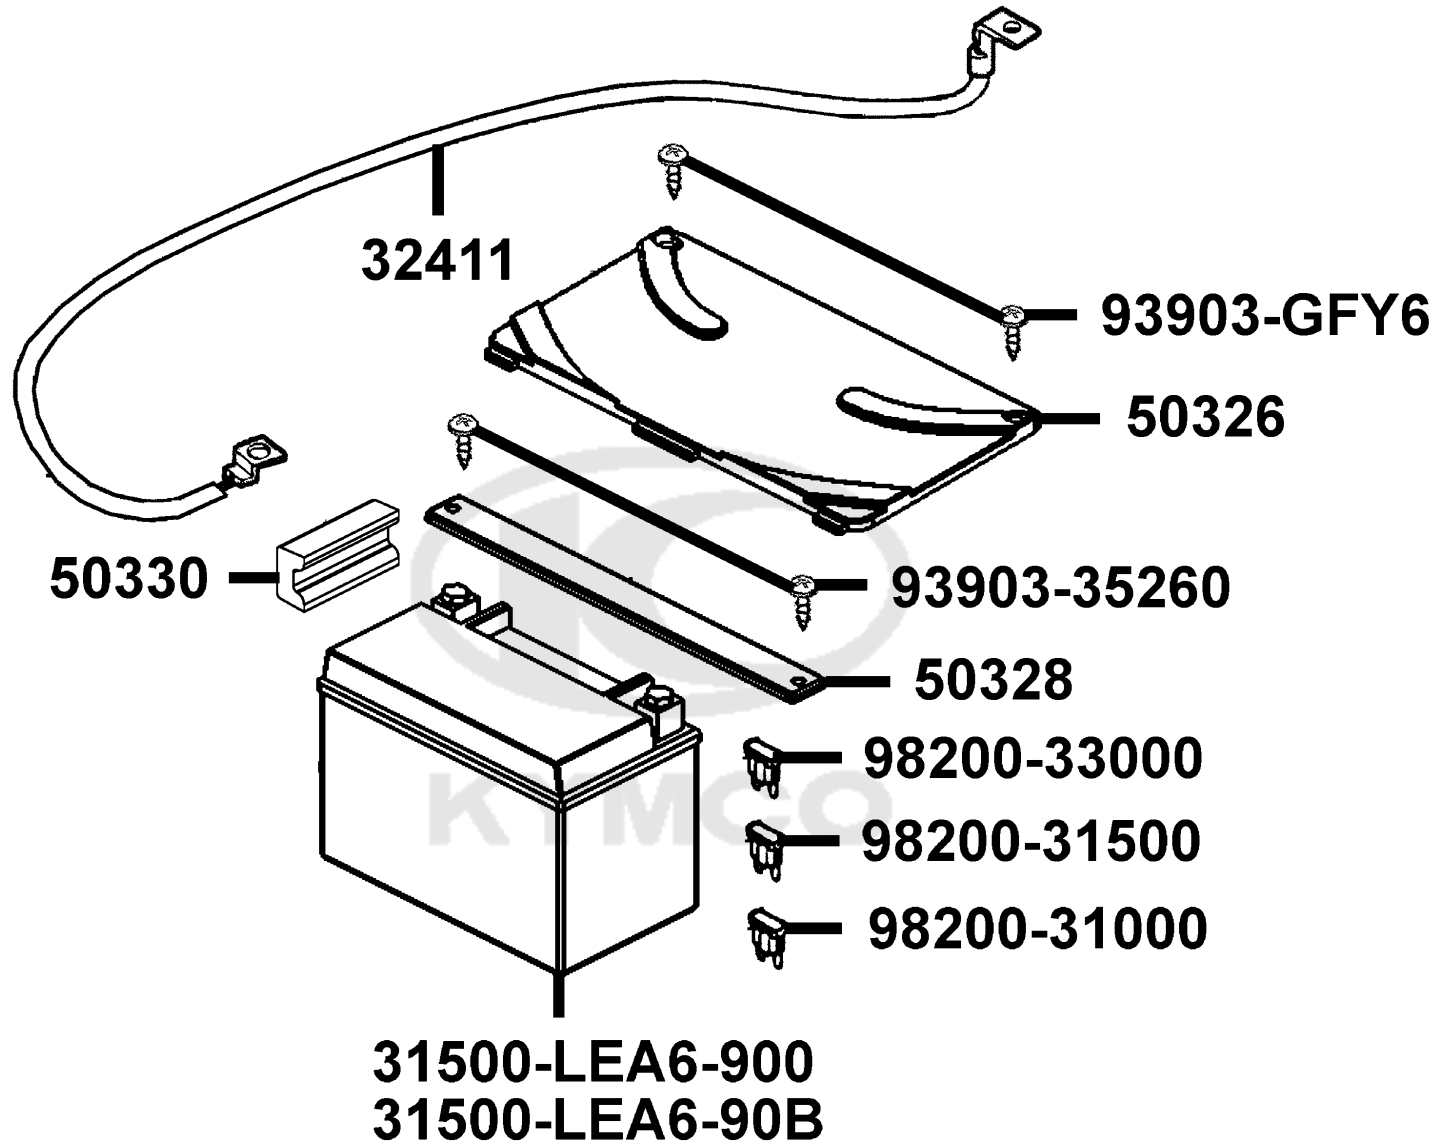

F11

Battery