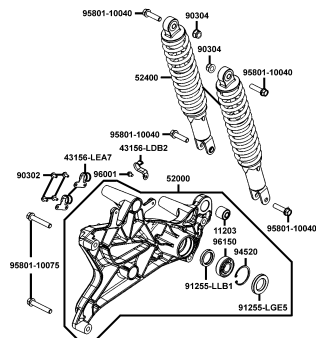

F16 Rr Cushion