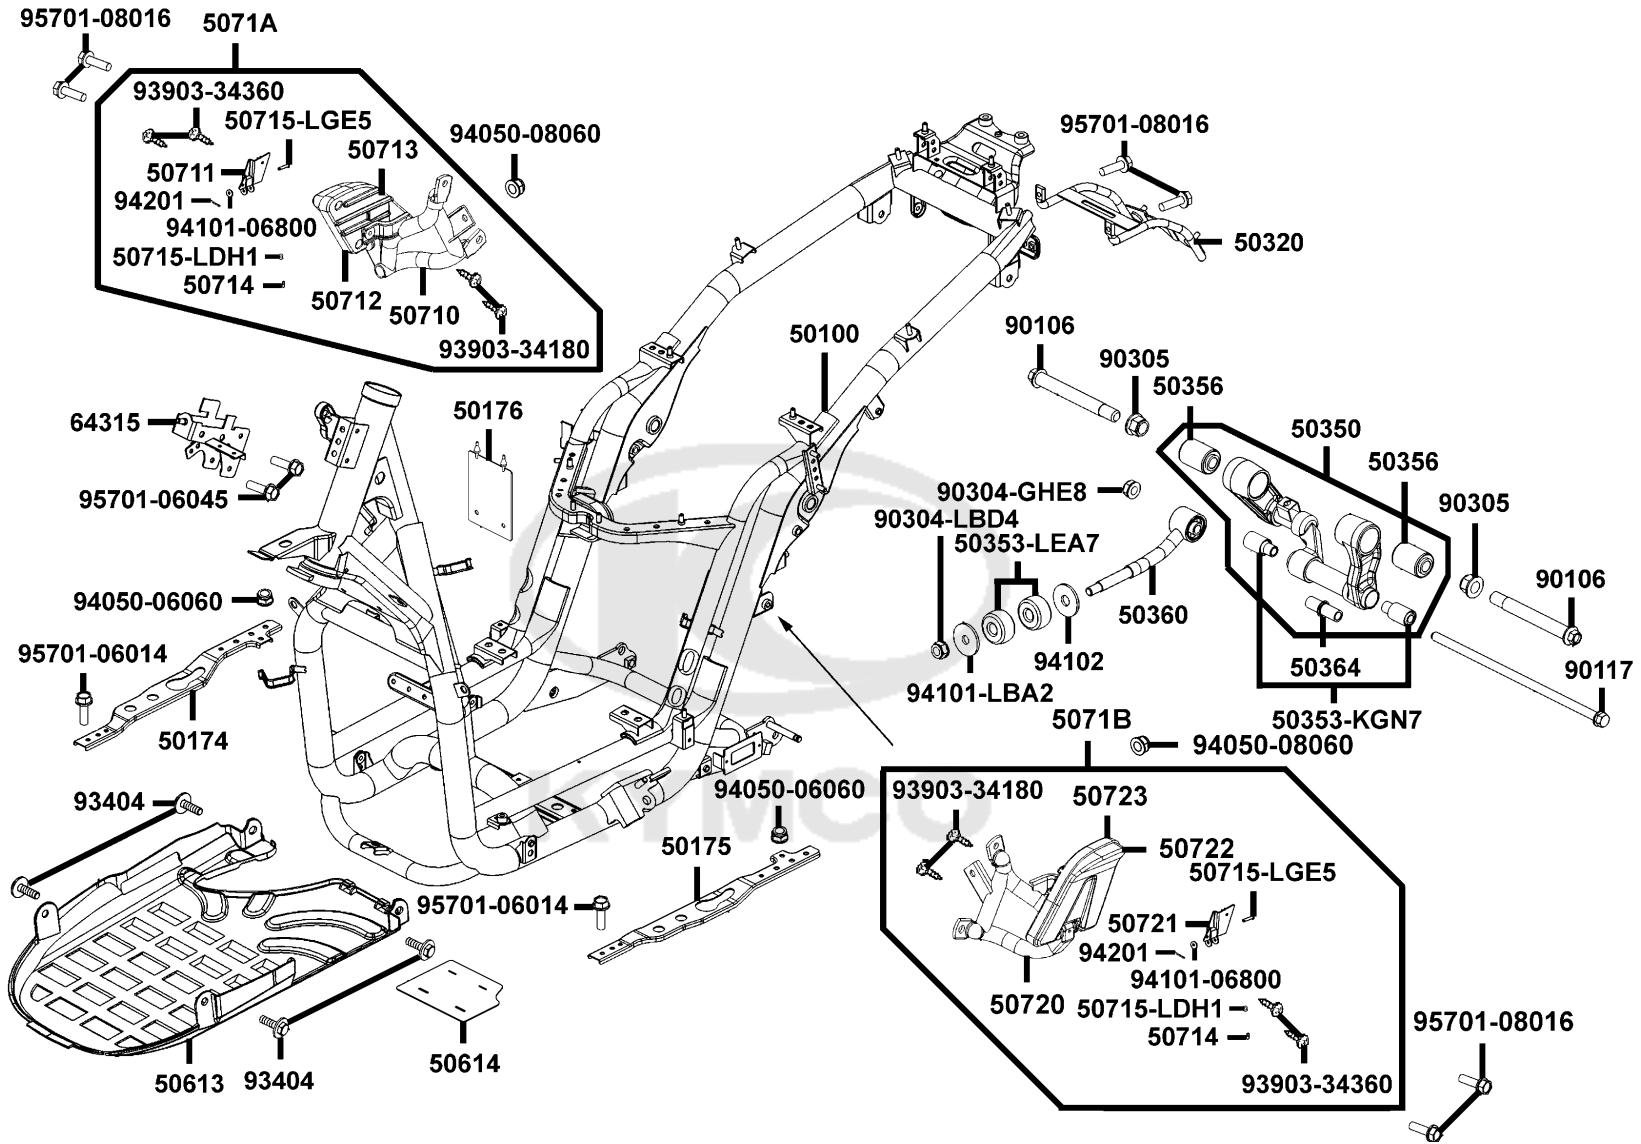

F20

Frame Body