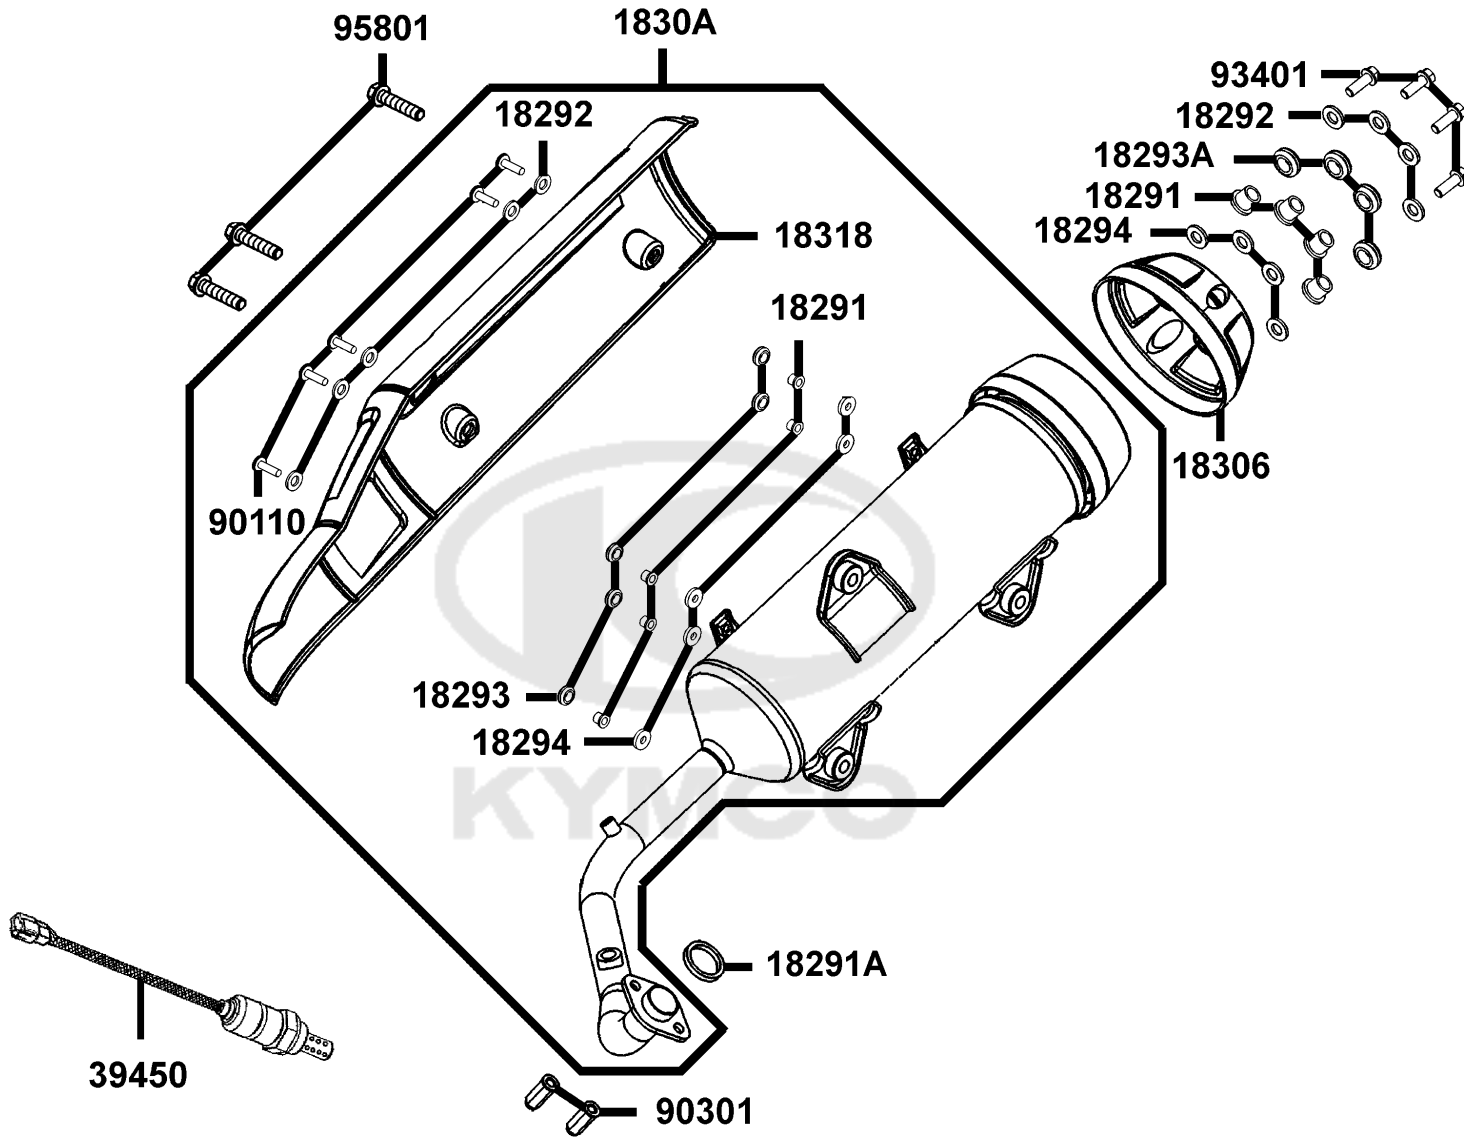

F14

Exhaust Muffler