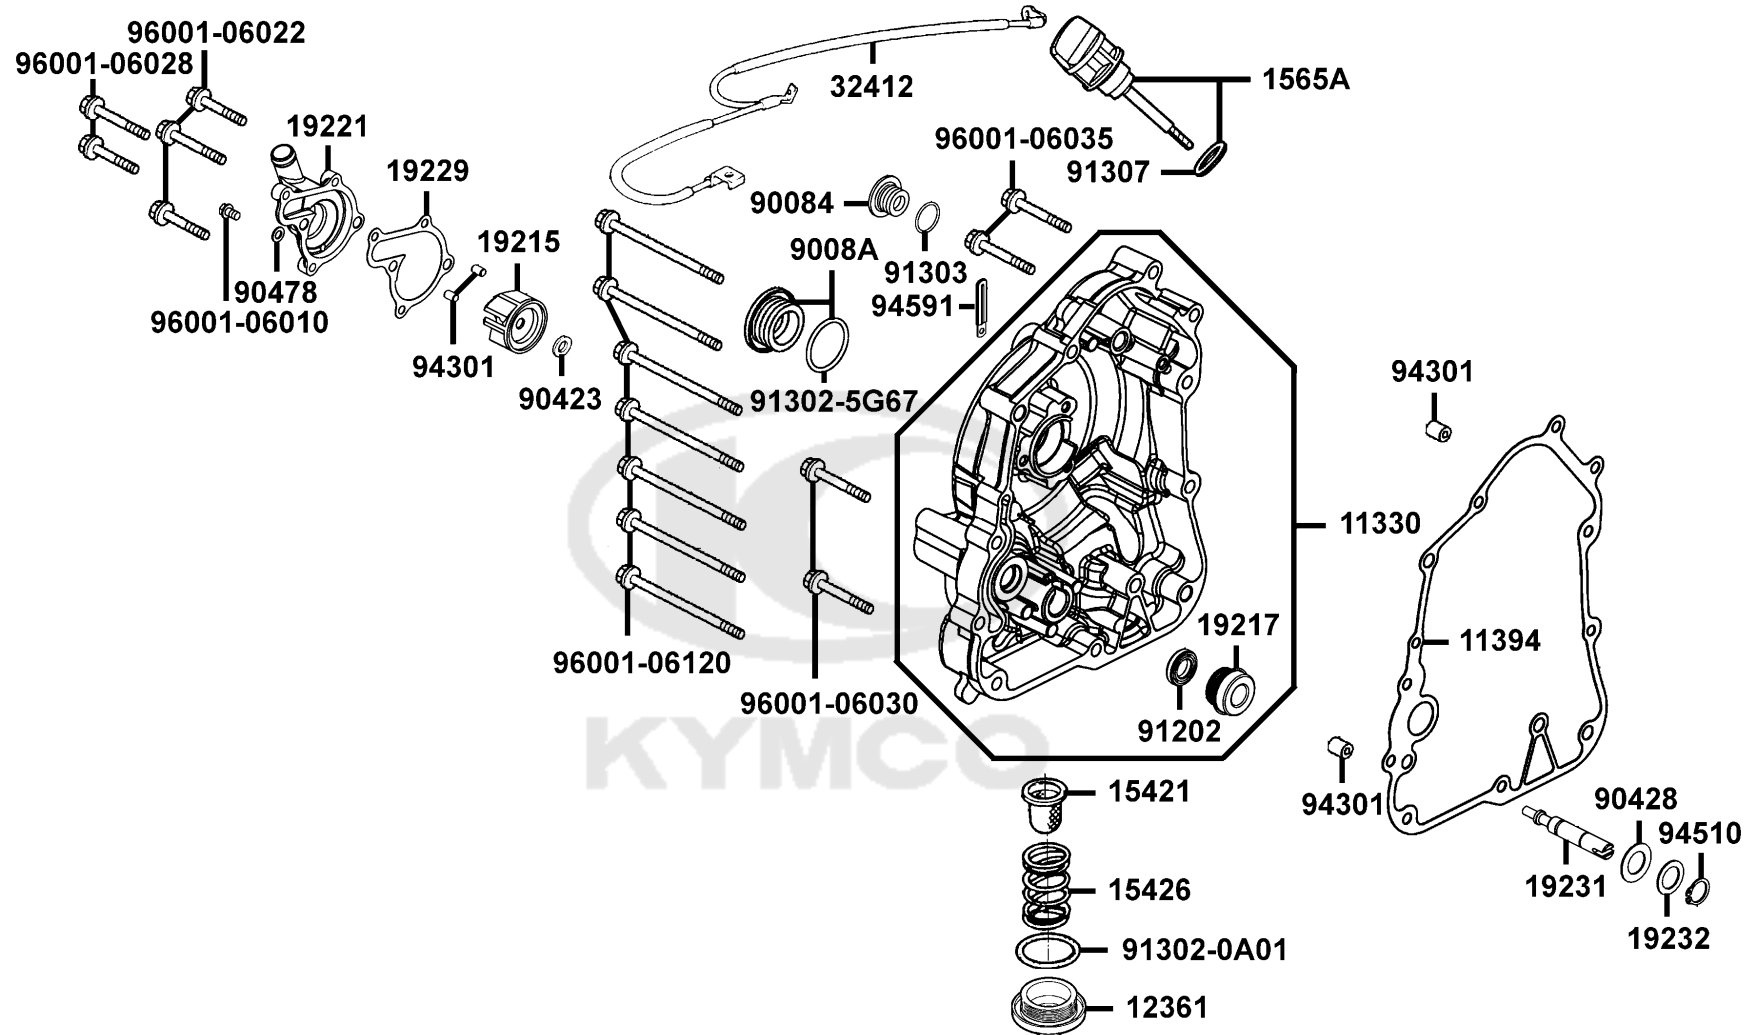

E04

Right Crankcase Cover Water Pump