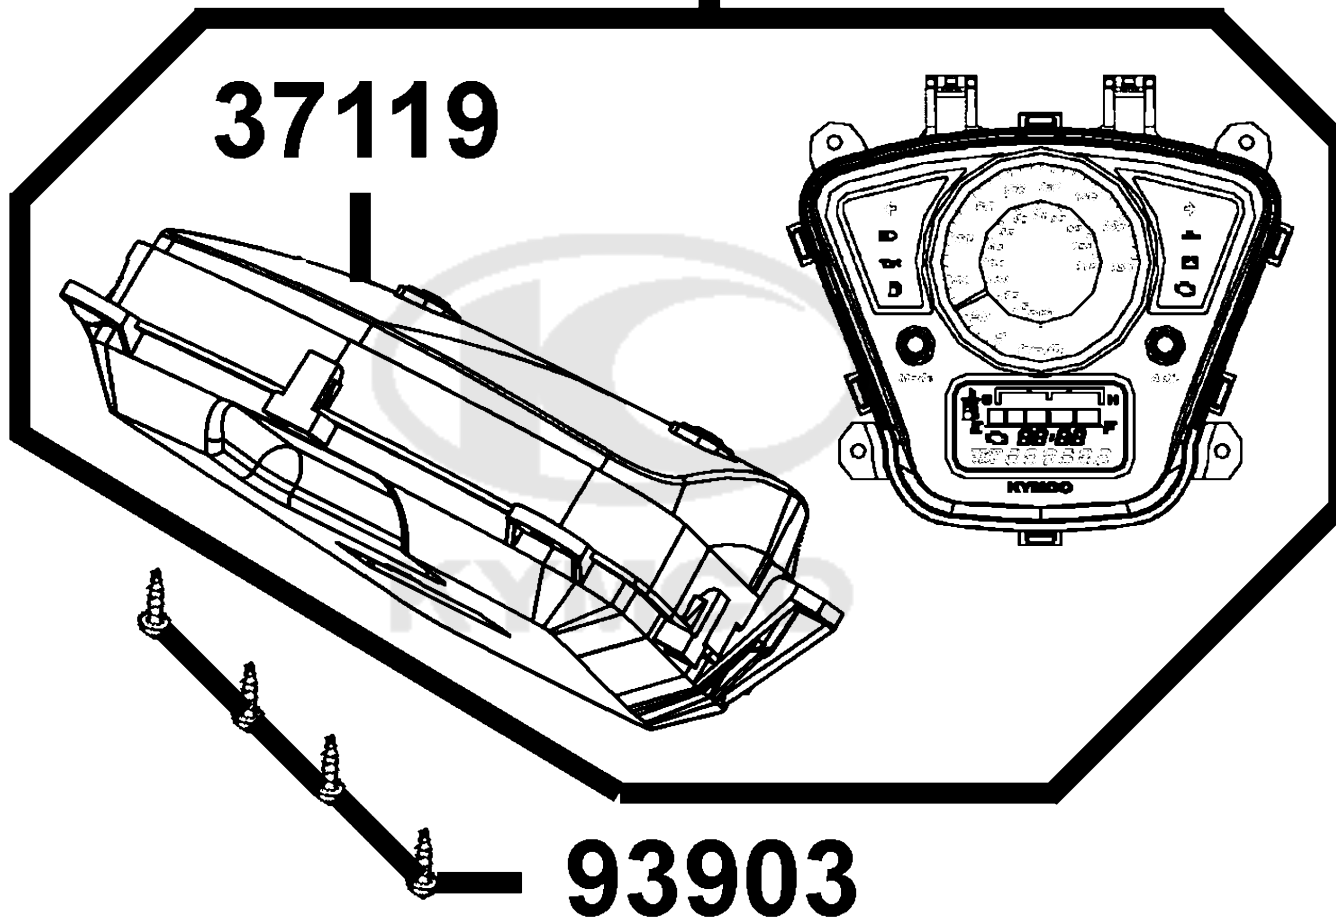

37200

37119