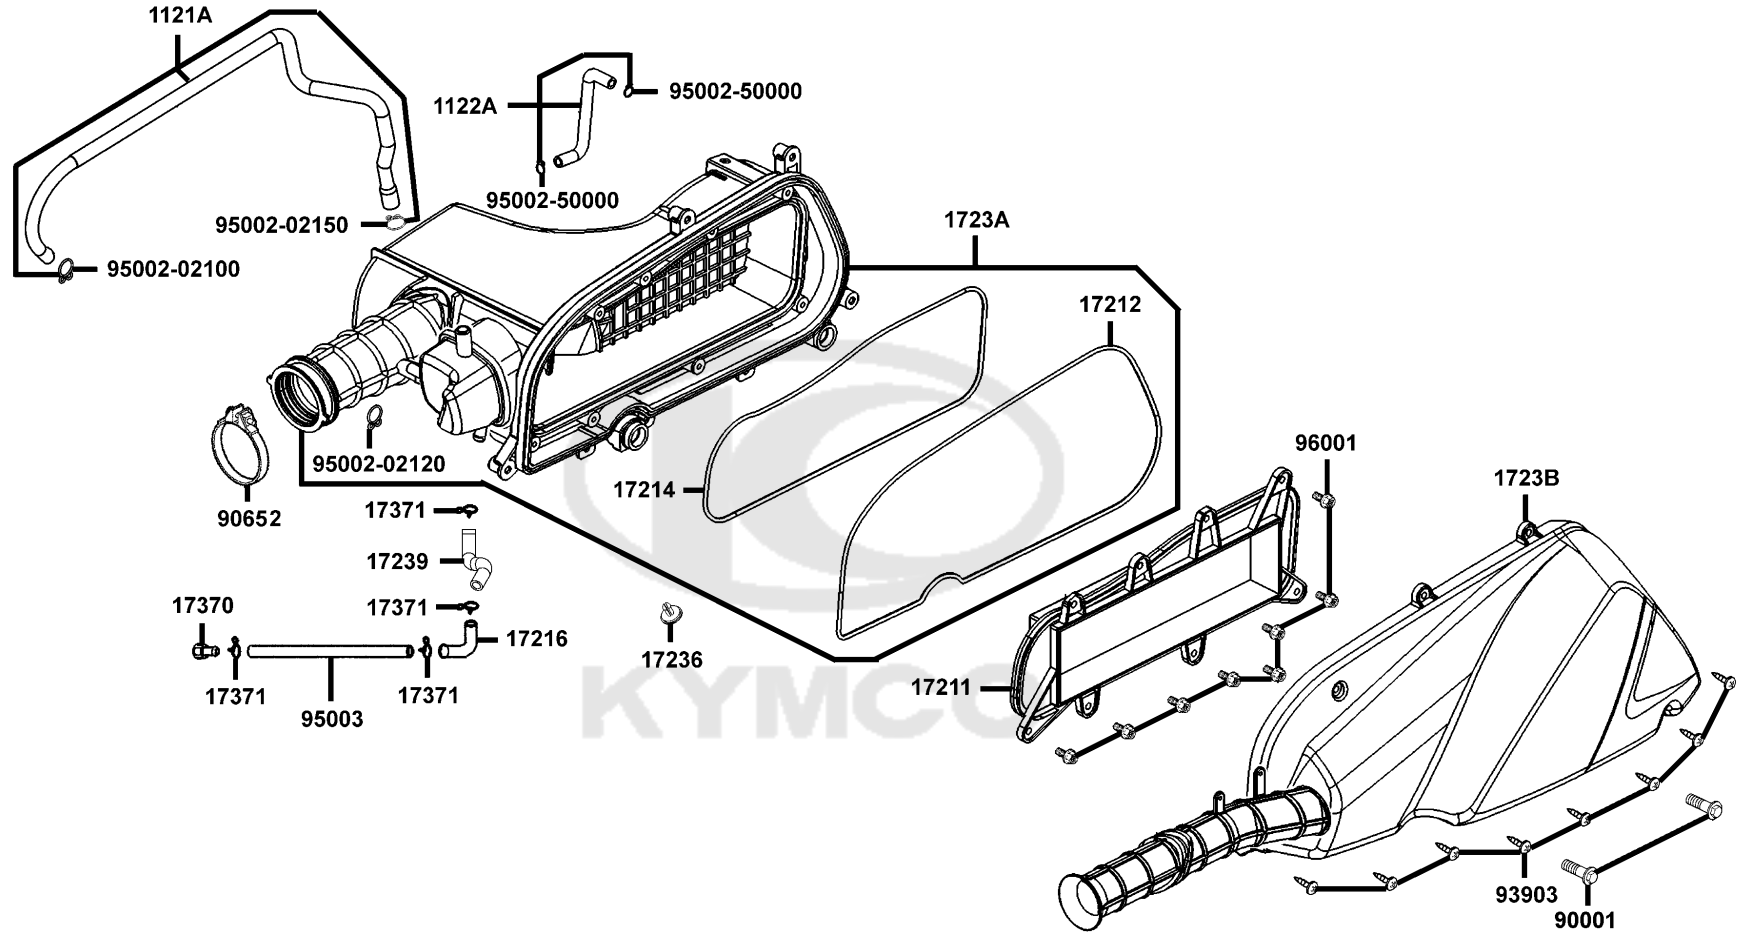

F13

Air Cleaner

Sales mark 記号	Ref no 参照用番号	Part no パーツ番号	Description 部品名	Reg description 部品名	Regd no 必要個数	Ref Price 希望小売価格(税抜)
1121A	1121A-LGE7-E00	1121A-LGE7-E00	TUBE BREATHER	TUBE BREATHER	1	1330
1122A	1122A-LGE5-E00	1122A-LGE5-E00	TUBE ASSY BREATHER	TUBE ASSY BREATHER	1	330
17211	17211-LGE5-E00	17211-LGE5-E00	ELEMENT AIR/C	ELEMENT AIR/C	1	2100
17212	17212-LAB4-900	17212-LAB4-900	SEAL AIR/C CASE	SEAL AIR/C CASE	1	300
17214	17214-LDB2-E00	17214-LDB2-E00	SEAL CASE	SEAL CASE	1	580
17216	17216-KHC4-900	17216-KHC4-900	L JOINT BREATHER TUBE	L JOINT BREATHER TUBE	1	60
17236	17236-KFBF-910	17236-KFBF-910	PLATE	PLATE	1	200
17239	17239-LGE5-E00	17239-LGE5-E00	TUBE IOL CATCH	TUBE IOL CATCH	1	230
1723A	1723A-LGE7-E00	1723A-LGE7-E00	CASE COMP AIR/C	CASE COMP AIR/C	1	11860
1723B	1723B-LGE5-E00	1723B-LGE5-E00	COVER AIR/C	COVER AIR/C	1	4640
17370	17370-4K19-701	17370-4K19-701	PLUG BREATHER TUBE	PLUG BREATHER TUBE	1	110
17371	17371-1D74-671	17371-1D74-671	CLIP BREATHER TUBE	CLIP BREATHER TUBE	4	60
90114	90001-GBHB-681	90001-GBHB-681	BOLT FLANGE SHF 6*28	BOLT FLANGE SHF 6*28	1	60
90652	90652-GFY6-901	90652-GFY6-901	BAND 49 AIR/C CONNECTING TUBE	BAND 49 AIR/C CONNECTING TUBE	1	120
93903	93903-25460	93903-25460	SCREW TAPPING 5*20 **93903-25480	SCREW TAPPING 5*20 **93903-25480 C.2005	8	60
95002-02100	95002-02100	95002-02100	CLIP B15 TUBE	CLIP B15 TUBE	1	60
95002-02120	95002-02120	95002-02120	CLIP B12 TUBE	CLIP B12 TUBE	1	60
95002-02150	95002-02150	95002-02150	CLIP B14.5 TUBE	CLIP B14.5 TUBE	1	60
95002-50000	95002-50000	95002-50000	CLIP C9 TUBE	CLIP C9 TUBE	2	60
95003	95003-23024-60	95003-23024-60	V TUBE 8*12*240	V TUBE 8*12*240	1	200