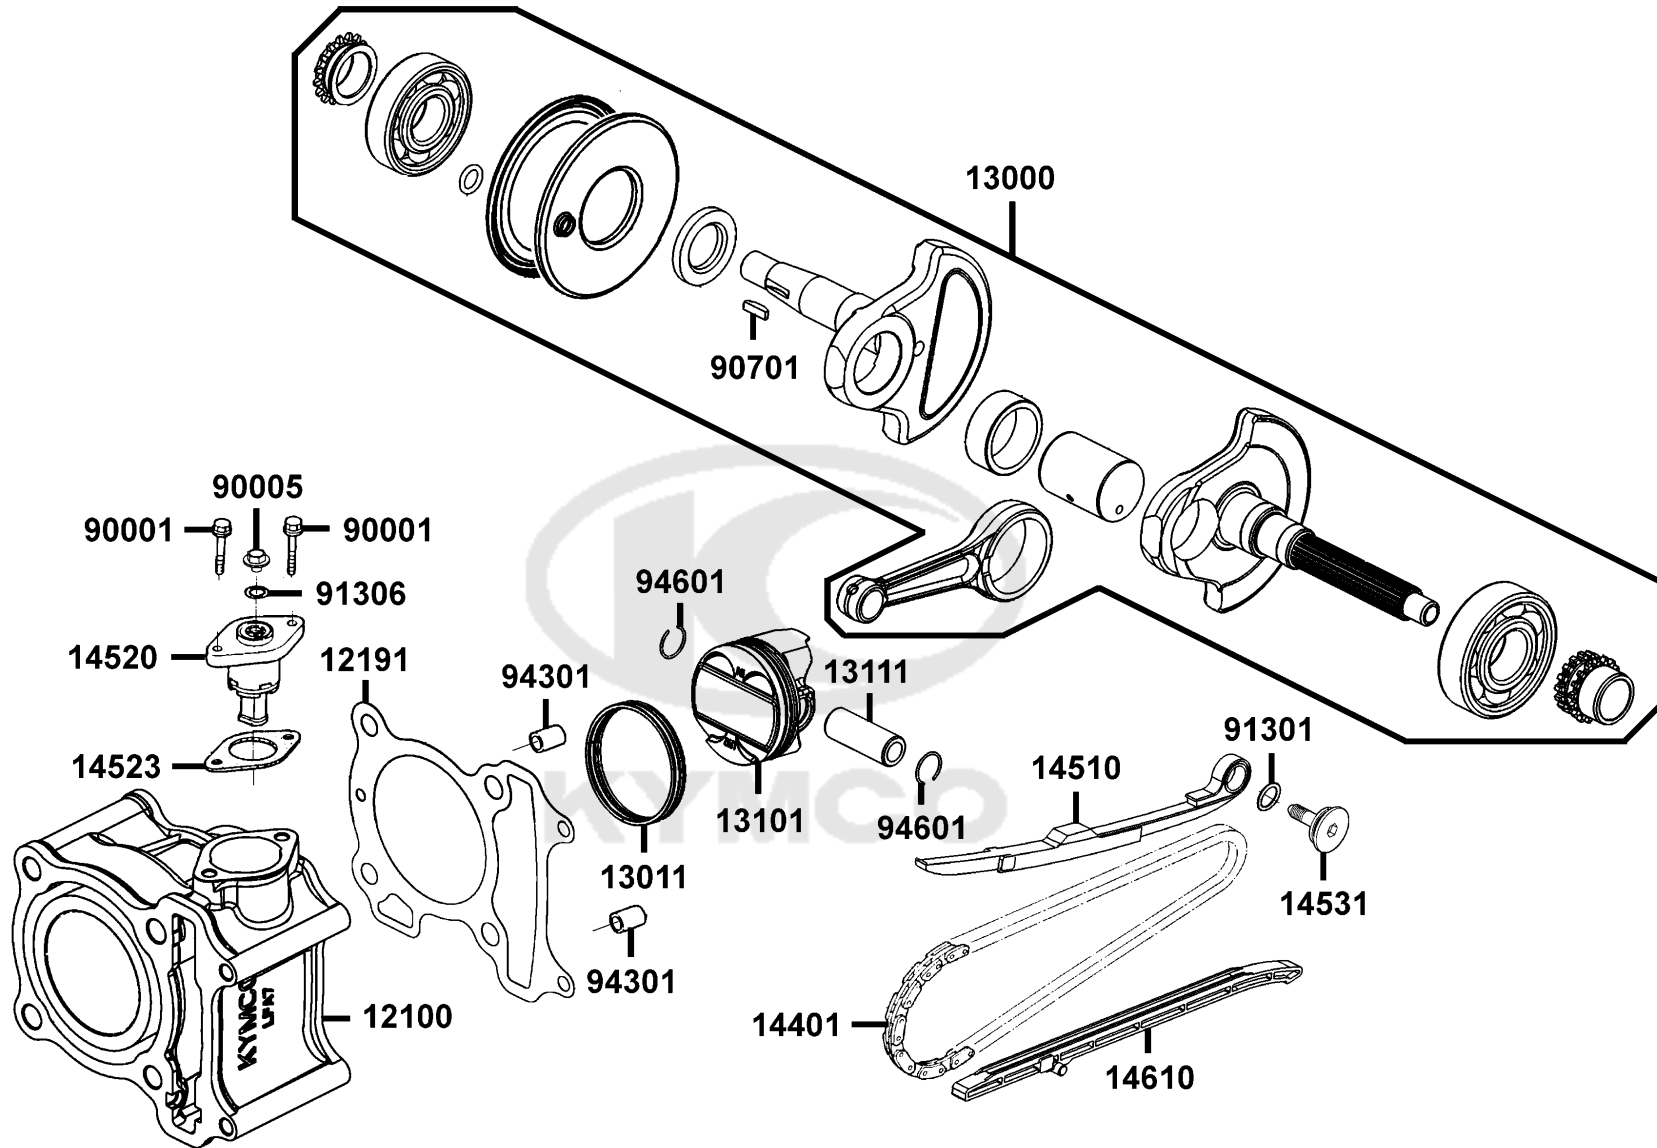

E03

Cylinder Piston Crankshaft