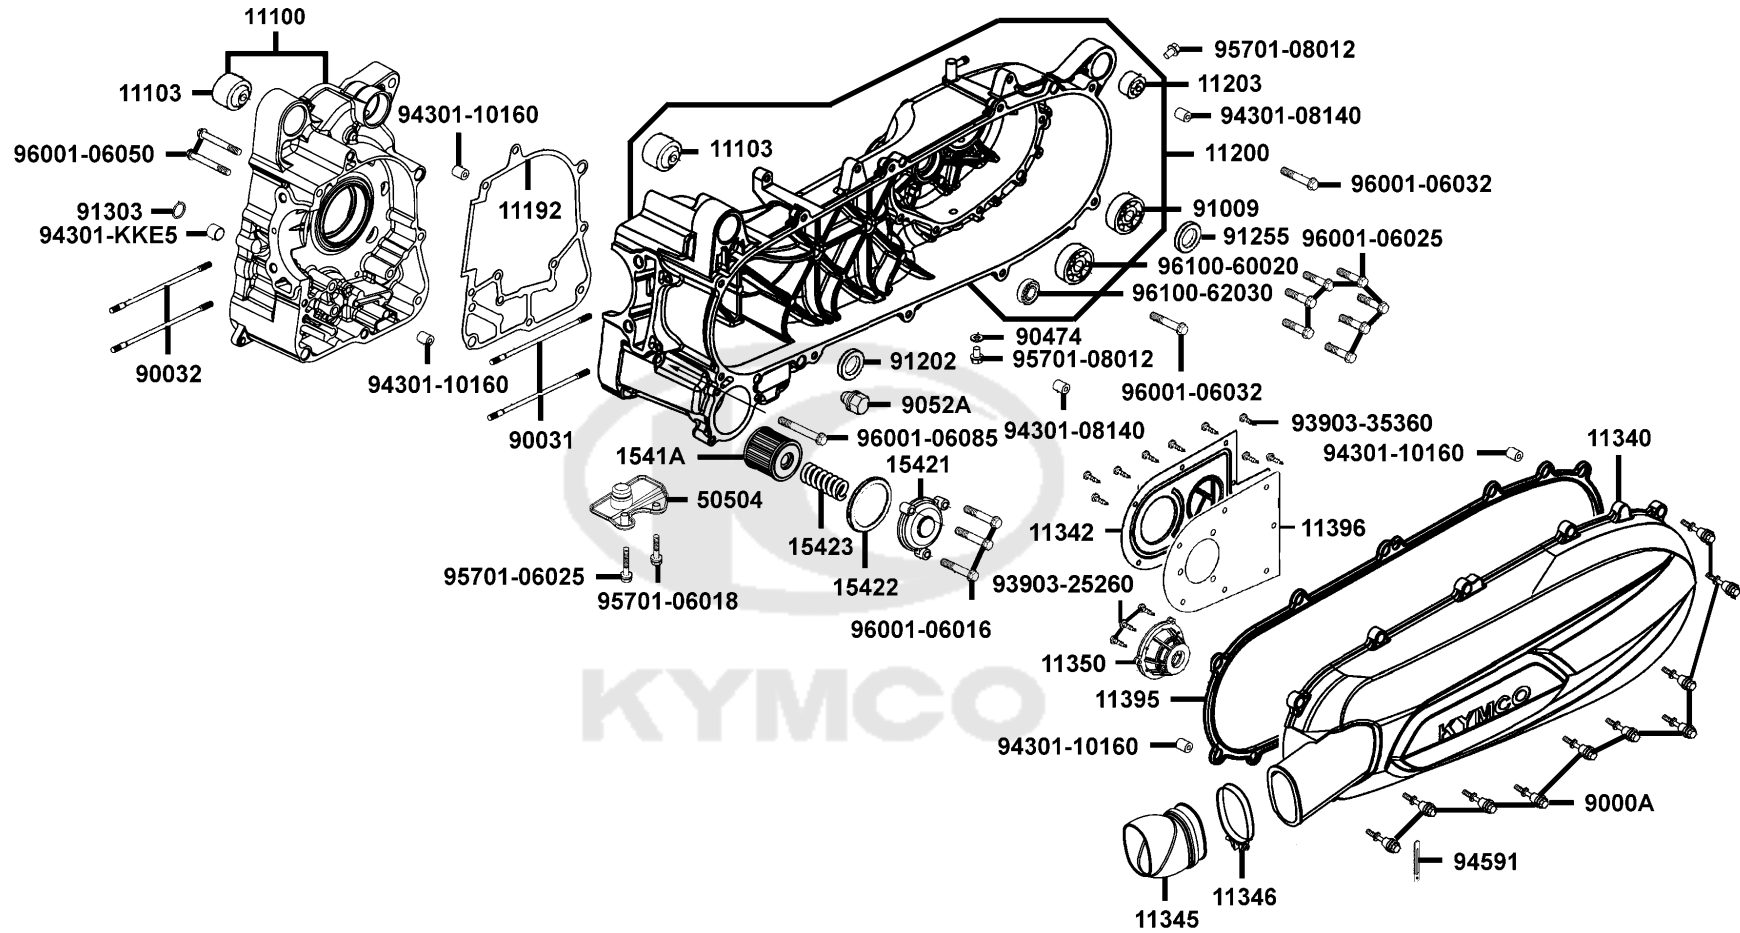

Sales mark 記号	Ref no 参照用番号	Part no パーツ番号	Description 部品名	Reg description 部品名	Regd no 必要個数	Ref Price 希望小売価格(税抜)	E01
	11100	11100-LFA7-305	CRANK CASR SET RIGHT	CRANK CASR SET RIGHT	1	29200	
	11103	11103-KHE7-900	RUB BUSH ENG HANGER	RUB BUSH ENG HANGER	2	390	
	11192	11192-LFA7-E00	GASKET CRANK CASE @A	GASKET CRANK CASE @A	1	960	
	11200	11200-LFA7-305	CRANK CASE ASSY LEFT	CRANK CASE ASSY LEFT	1	22620	
	11203	11203-LBA2-E00	RUB BUSH L CASE	RUB BUSH L CASE	2	580	
**	11340	11340-LFA7-E00	COVER COMP L SIDE	COVER COMP L SIDE	1	13310	
	11342	11342-LFA7-900	PLATE L COVER	PLATE L COVER	1	770	
	11345	11345-LEA7-E00	DUCT L COVER	DUCT L COVER	1	1150	
	11346	11346-GFY6-901	BAND L COVER DUCT	BAND L COVER DUCT	1	490	
	11350	11350-LFB5-900	ELEMENT COMP L COVER	ELEMENT COMP L COVER	1	1470	
	11395	11395-LFA7-E00	GASKET L COVER	GASKET L COVER	1	1590	
	11396	11396-LFA7-900	GASKET L COVER PLATE	GASKET L COVER PLATE	1	700	
	1541A	1541A-LEA7-E00	ELEMENT ASSY OIL FILTER	ELEMENT ASSY OIL FILTER	1	1440	
	15421	15421-KKC3-900	CAP OIL FILTER	CAP OIL FILTER	1	630	
	15422	15422-KKC3-900	O RING 53.65*2.62	O RING 53.65*2.62	1	140	
	15423	15423-KKC3-900	SPRING CAP OIL	SPRING CAP OIL	1	160	
	50504	50504-LFA7-E00	STAY MAIN STAND COMP.	STAY MAIN STAND COMP.	1	1060	
	9000A	9000A-KTDT-900	BOLT ASSY SPECIAL 6*29.5	BOLT ASSY SPECIAL 6*29.5	10	100	
	90031	90031-KHD6-900	BOLT A STUD 8*218	BOLT A STUD 8*218	2	580	
	90032	90032-KHD6-900	BOLT B STUD 8*210	BOLT B STUD 8*210	2	490	