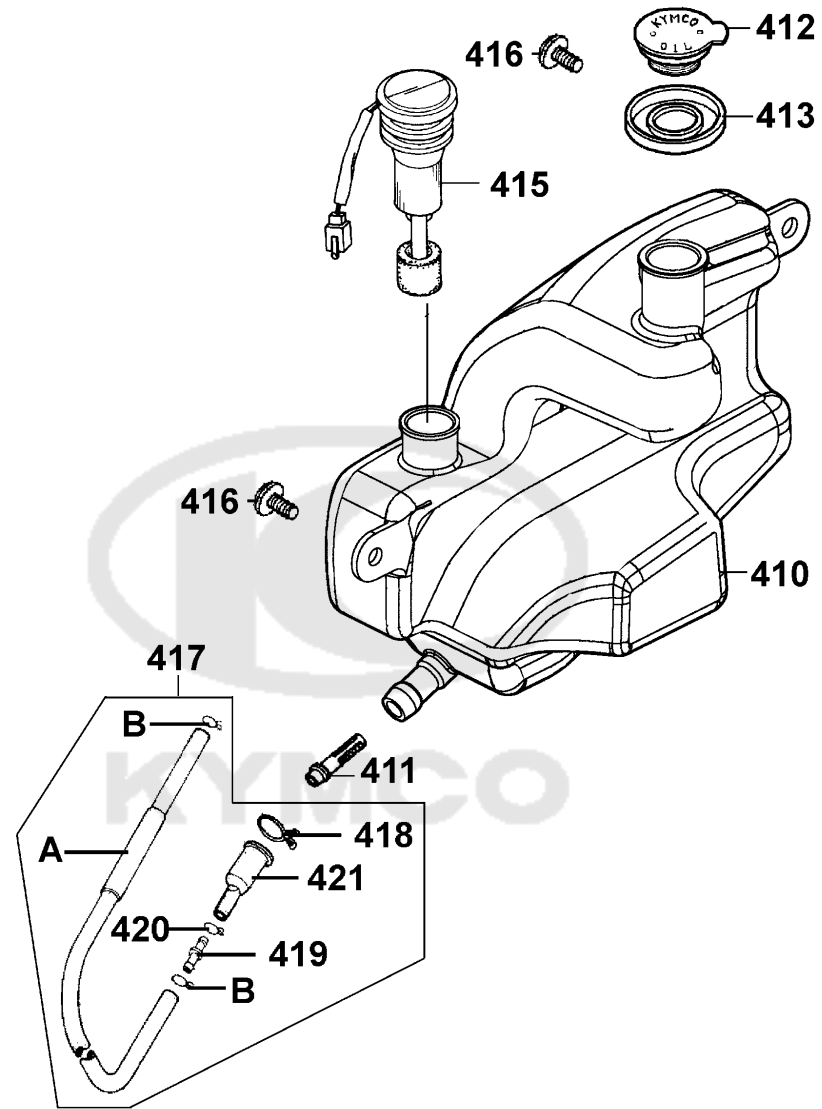

Sales mark 記号	Ref no 参照用番号	Part no パーツ番号	Description 部品名	Reg description 部品名	Regd no 必要個数	Ref Price 希望小売価格(税抜)
418		15772-5A51-001	CLIP BREATHER TUBE	CLIP BREATHER TUBE	1	160
411		17502-1G87-001	OIL STRAINER	OIL STRAINER	1	300
415		35410-KEB7-900	SW COMP OIL LEVEL	SW COMP OIL LEVEL	1	4740
410		55100-KEB7-900	TANK OIL	TANK OIL	1	2490
419		55102-1F66-001	JOINT OIL TUBE	JOINT OIL TUBE	1	160
412		55106-KEB7-900	CAP ASSY OIL	CAP ASSY OIL	1	330
413		55121-KEB7-900	RUBBER OIL GUIDE	RUBBER OIL GUIDE	1	230
A		55123-KNBN-901	TUBE 5.3 OIL	TUBE 5.3 OIL	1	420
417		55200-KKD6-E00	TUBE ASSY OIL	TUBE ASSY OIL	1	1060
421		55201-GHC8-001	JOINT OIL STRN	JOINT OIL STRN	1	140
416		90302-GFY6-901	BOLT WASH 5*12 **(1) C.V.	BOLT WASH 5*12 **(1) C.V.	2	60
B		95002-02100	CLIP B15 TUBE	CLIP B15 TUBE	2	60
420		95002-50000	CLIP C9 TUBE	CLIP C9 TUBE	1	60

F12