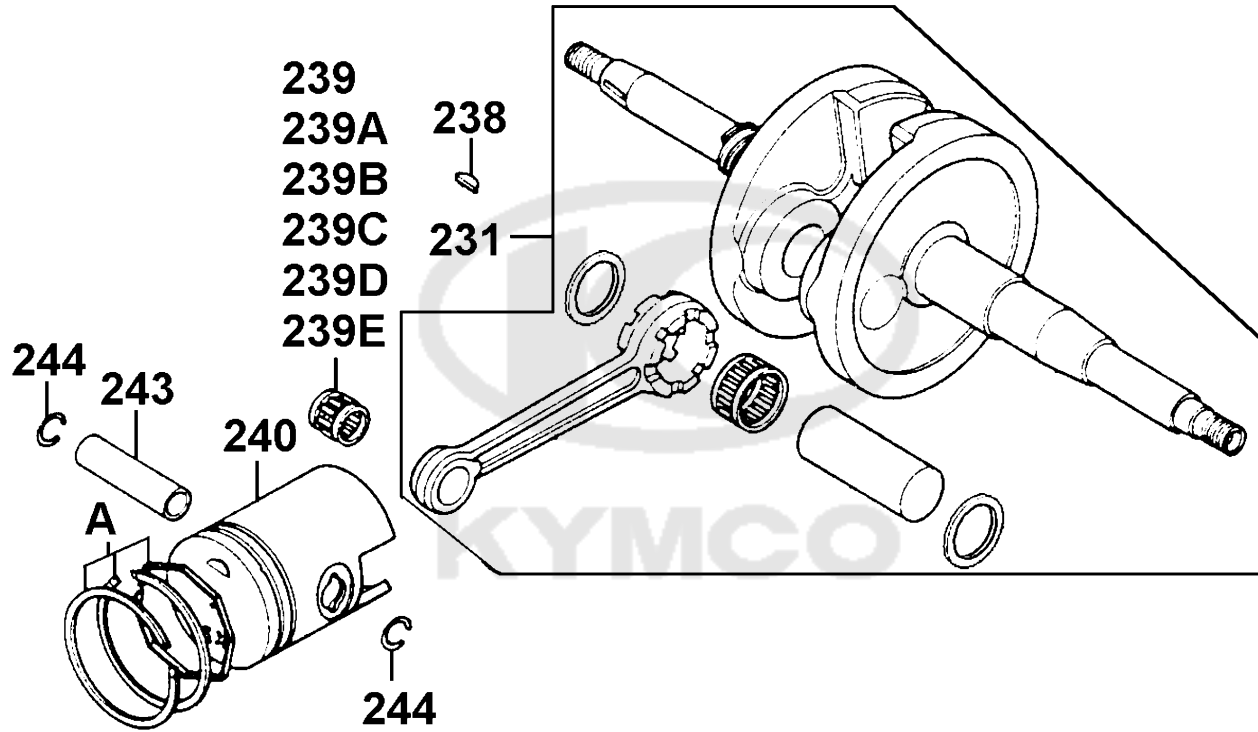

Sales mark 記号	Ref no 参照用番号	Part no パーツ番号	Description 部品名	Reg description 部品名	Regd no 必要個数	Ref Price 希望小売価格(税抜)	E10
231		13000-KNBN-901	CRANK SHAFT COMP	CRANK SHAFT COMP	1	19010	
A		13011-KNBN-90A	RING ASSY PISTON	RING ASSY PISTON	1	3810	
240		13101-KNBN-901	PISTON	PISTON	1	2600	
243		13111-KNBN-901	PIN PISTON	PIN PISTON	1	770	
238		90741-0E35-001	KEY WOODRUFF	KEY WOODRUFF	1	160	
239		91102-1H68-004-B	BRG CON-ROD S. E.	BRG CON-ROD S. E.	1	1340	
239A		91102-1H68-004-R	BRG CON-ROD S. E.	BRG CON-ROD S. E.	1	1340	
239B		91102-1H68-004-W	BRG CON-ROD SMALL END/0.004-0.006	BRG CON-ROD SMALL END/0.004-0.006	1	1340	
239C		91102-1H68-00A-B	BRG CON-ROD S. E.	BRG CON-ROD S. E.	1	960	
239D		91102-1H68-00A-R	BRG CON-ROD S. E.	BRG CON-ROD S. E.	1	960	
239E		91102-1H68-00A-W	BRG CON-ROD S. E.	BRG CON-ROD S. E.	1	960	
244		94601-14000	CLIP PISTON PIN 12MM	CLIP PISTON PIN 12MM	2	110