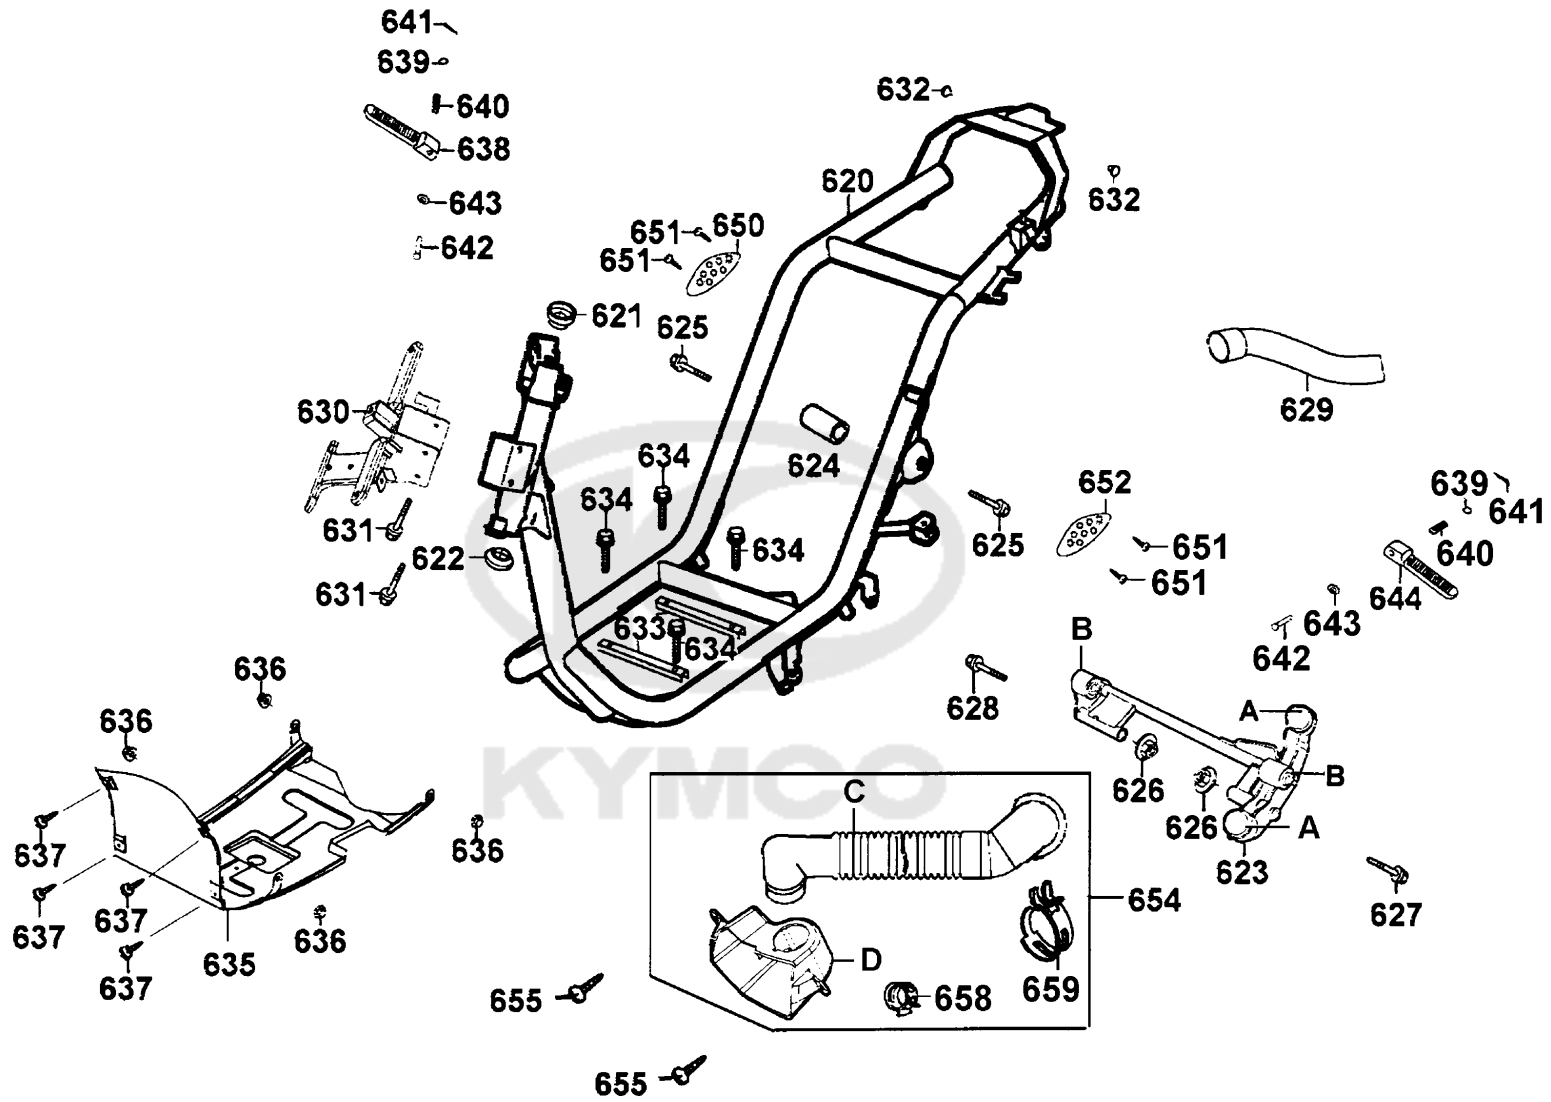

Sales mark 記号	Ref no 参照用番号	Part no パーツ番号	Description 部品名	Reg description 部品名	Regd no 必要個数	Ref Price 希望小売価格(税抜)	F21
D		17214-KEB7-900	DUCT AIR/C INLET	DUCT AIR/C INLET	1	870	
659		17215-KGBG-90A	CLIP ASSY A/C DUCT	CLIP ASSY A/C DUCT	1	580	
654		1721A-KEB7-900	DUCT ASSY AIR/C	DUCT ASSY AIR/C	1	1270	
629		19410-KEB7-900	DUCT COLLING	DUCT COLLING	1	700	
658		19411-KNBN-900	CLIP HOSE	CLIP HOSE	1	390	
620		50100-KEB7-B00	BODY COMP FRAME **B000-KR	BODY COMP FRAME **B000-KR	1	53230	
621		50301-GLM0-001	RACE UP STRG BALL	RACE UP STRG BALL	1	440	
622		50305-GHC8-004	RACE (UNDER STR) BALL	RACE (UNDER STR) BALL	1	420	
623		50350-KEB7-900	HANGER ASSY ENG	HANGER ASSY ENG	1	8180	
650		50355-KEB7-900	COVER R HANGER	COVER R HANGER	1	960	
652		50356-KEB7-900	COVER L HANGER	COVER L HANGER	1	960	
A		50356-KNBN-200	RUBBER C ENG HANGE STPR	RUBBER C ENG HANGE STPR	2	440	
B		50357-KEB7-900	RUBBER BUSH ENG HANGE	RUBBER BUSH ENG HANGE	2	1150	
**		50613-KEB7-900	COVER UNDER	COVER UNDER	1	5000	
633		50615-KKDK-900	RNFCT FLOOR CROSS	RNFCT FLOOR CROSS	2	390	
**		50700-KGB5-900	BAR R RR STEP	BAR R RR STEP	1	1150	
**		50710-KGB5-900	BAR L RR STEP	BAR L RR STEP	1	1150	
640		50713-KEB7-900	SPRING	SPRING	1	160	
642		50715-KEB7-900	PIN RR STEP	PIN RR STEP	1	200	
630		64315-KEB7-900	STAY FR COVER	STAY FR COVER	1	2860