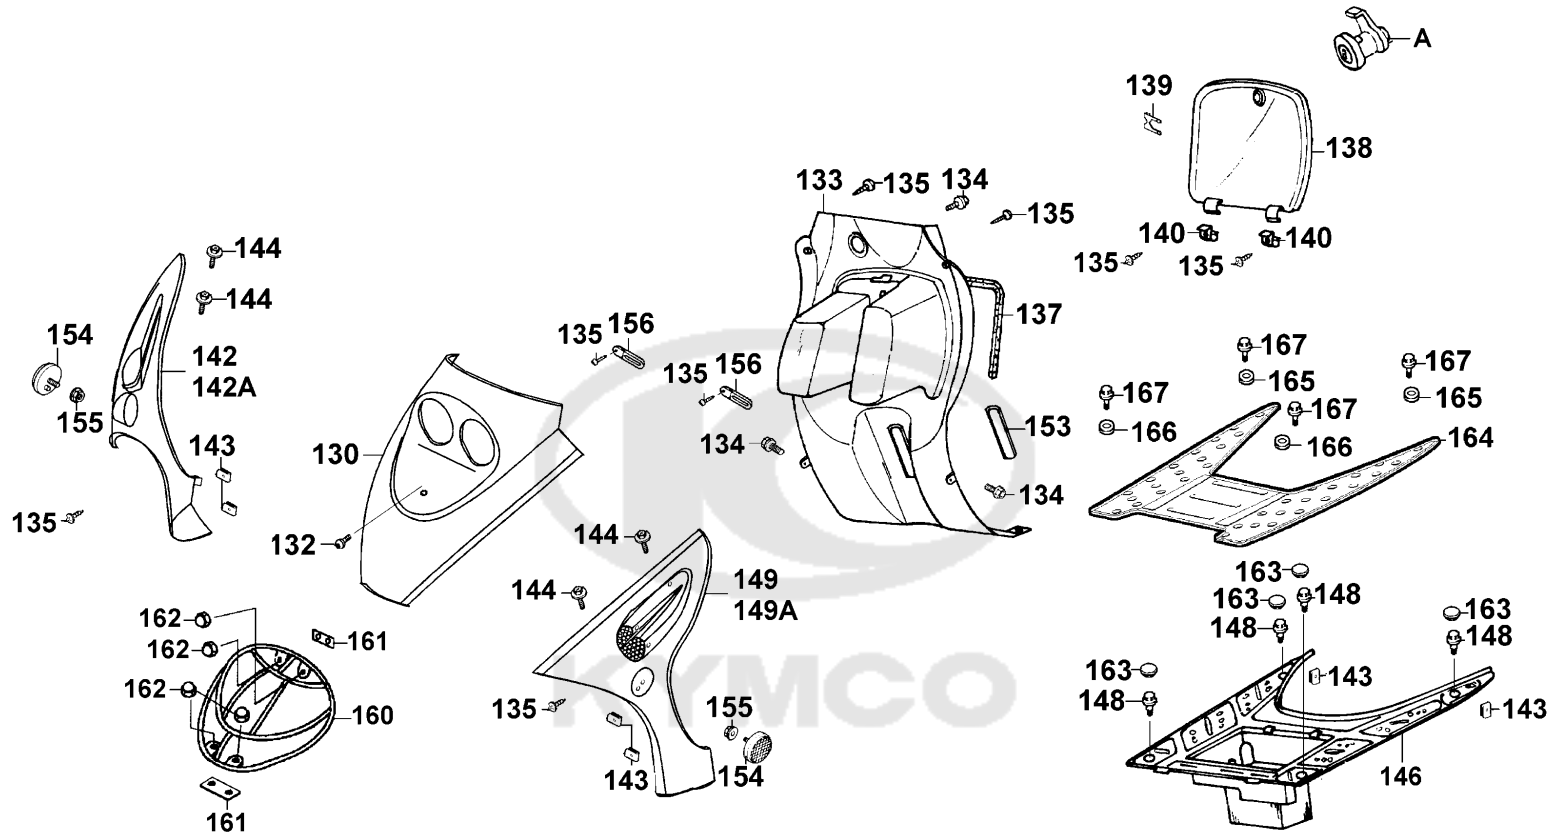

Sales mark 記号	Ref no 参照用番号	Part no パーツ番号	Description 部品名	Reg description 部品名	Regd no 必要個数	Ref Price 希望小売価格(税抜)	F04
	110	32101-GFY6-901	SUB CORD R	SUB CORD R	1	300	
	108	35340-KNBN-901	SW ASSY FR STOP	SW ASSY FR STOP	1	960	
	103	45126-KEB7-900	HOSE ASSY FR BRK	HOSE ASSY FR BRK	1	9180	
	104	45513-KCCC-900	CAP M/C	CAP M/C	1	580	
	B	45517-KFAF-900	HOLDER M/C	HOLDER M/C	1	440	
	A	45530-KEB7-306	CYLINDER SET MASTER	CYLINDER SET MASTER	1	13120	
**	106	53175-KTCT-900	LEVER R STRG HNDL	LEVER R STRG HNDL	1	680	
	107	90114-1F66-007	BOLT HANDLE LEVER	BOLT HANDLE LEVER	1	60	
	114	90145-LEA3-E00	OIL BOLT 10x22	OIL BOLT 10x22	1	150	
	115	90545-3L00-001	WASHER OIL BOLT	WASHER OIL BOLT	4	60	
	105	93600-04012-1G	SCREW FLAT 4*12	SCREW FLAT 4*12	2	60	
	109	93893-04012-18	SCREW WASHER 4*12	SCREW WASHER 4*12	1	60	
	C	94050-06080	NUT FLANGE 6MM	NUT FLANGE 6MM	1	60	
	116	95701-06022-06	BOLT FLANGE 6*22	BOLT FLANGE 6*22	2	60	

F05

Front Cover