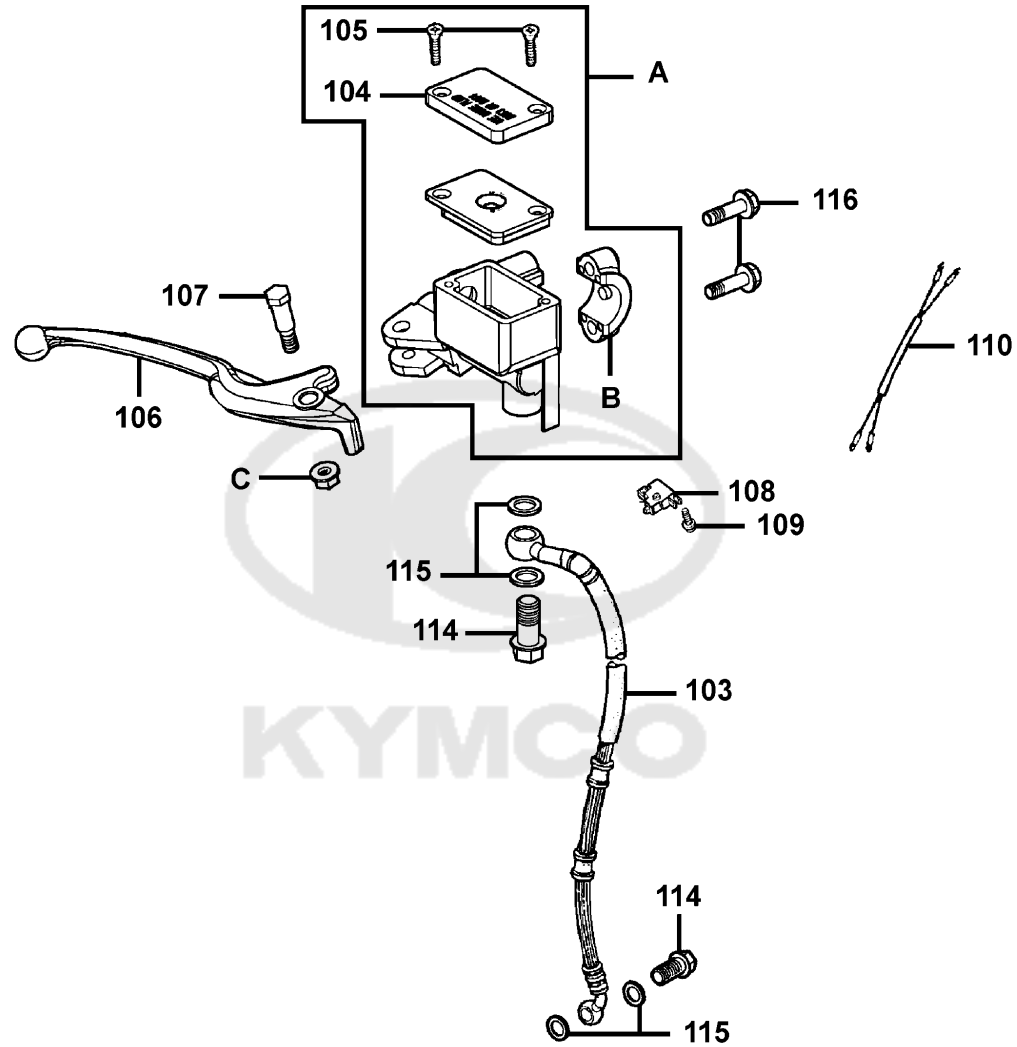

Sales mark 記号	Ref no 参照用番号	Part no パーツ番号	Description 部品名	Reg description 部品名	Regd no 必要個数	Ref Price 希望小売価格(税抜)
**	67	53206-KEB7-900	COVER RR HANDLE	COVER RR HANDLE	1	1130
**	70	5322A-KEB7-900	PROTECTOR ASSY R HANDLE **9000-	PROTECTOR ASSY R HANDLE **9000-	1	680
**	72	5323A-KEB7-900	PROTECTOR ASSY L HANDLE **9000-	PROTECTOR ASSY L HANDLE **9000-	1	680
	30	88110-KEB7-E00	MIRROR ASSY R BACK	MIRROR ASSY R BACK	1	1580
	46	88114-KEB7-900	BOOT MIRROR STAY	BOOT MIRROR STAY	2	540
	31	88120-KEB7-E00	MIRROR ASSY L BACK	MIRROR ASSY L BACK	1	1580
	65	90110-KEB7-900	SCREW SPECIAL 6*14	SCREW SPECIAL 6*14	2	130
	51	90115-GLE0-001	BOLT HNDL LEVER PIVOT	BOLT HNDL LEVER PIVOT	1	60
	63	90304-GHE8-004	NUT CAP 6MM	NUT CAP 6MM	1	200
	74	90656-KCBC-900	BAND OIL HANDLE	BAND OIL HANDLE	1	60
	44	93500-KGBG-900	SCREW TAPPING M 5*25L	SCREW TAPPING M 5*25L	2	60
	66	93903-34360	SCREW WASHER 4*12	SCREW WASHER 4*12	2	60
	52	94001-05080-0S	NUT HEX 5MM	NUT HEX 5MM	1	60
	62	94101-10800	WASHER PLAIN 10MM	WASHER PLAIN 10MM	1	200
	36	95015-32001	JOINT B BRAKE ARM	JOINT B BRAKE ARM	1	60
	37	95015-42000	NUT B ADJUST	NUT B ADJUST	1	60
	61	95801-10040-06	BOLT FLANGE 10*40	BOLT FLANGE 10*40	1	80
	55	96001-06025-06	BOLT FLANGE SH 6*25	BOLT FLANGE SH 6*25	1	60

F03