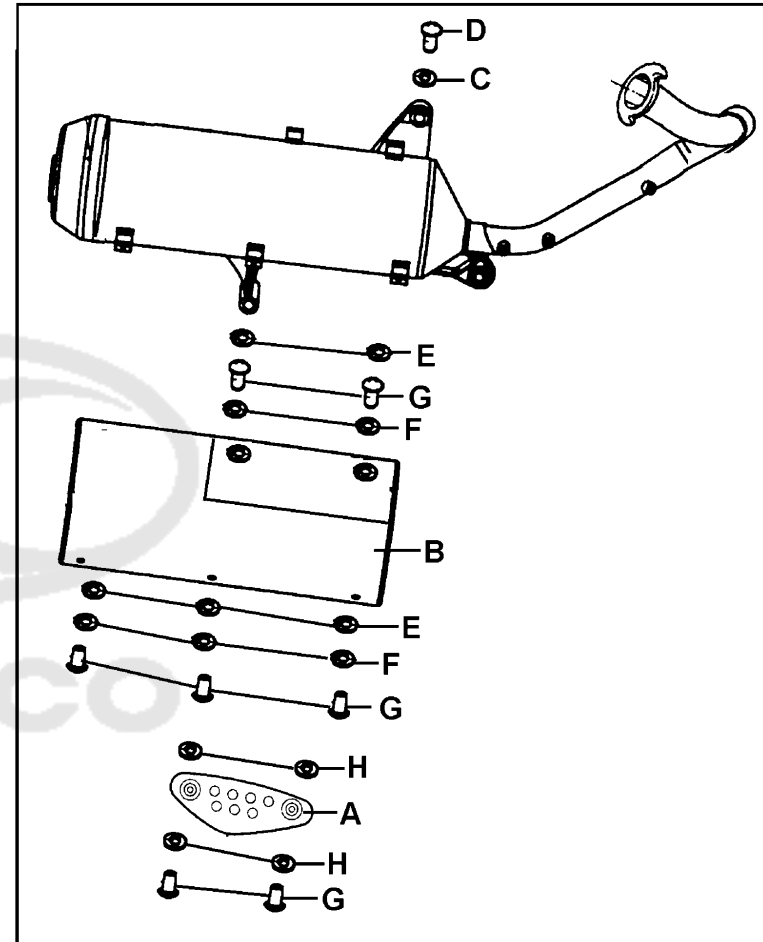

F15

Exhaust Muffler