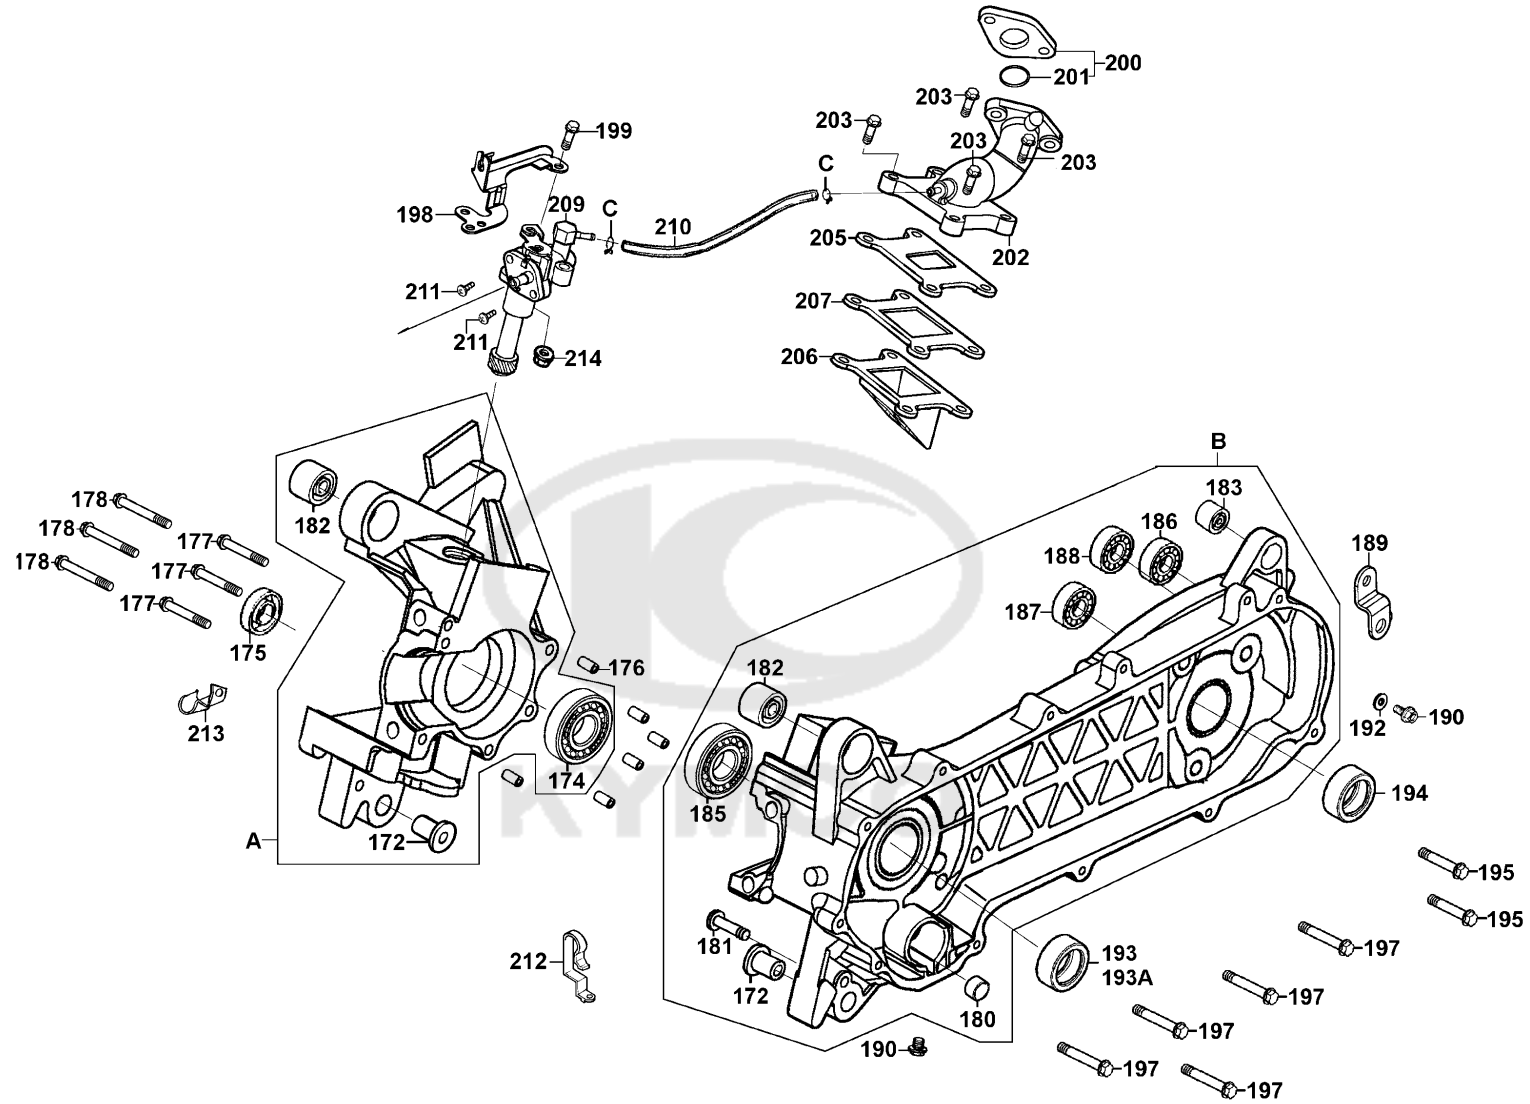

Sales mark 記号	Ref no 参照用番号	Part no パーツ番号	Description 部品名	Reg description 部品名	Regd no 必要個数	Ref Price 希望小売価格(税抜)	E09
A		11100-KEB8-305	CRANK CASE SET RIGHT	CRANK CASE SET RIGHT	1	19010	
182		11102-1G87-004	RUB BUSH ENG HANGER	RUB BUSH ENG HANGER	1	320	
B		11200-KEB8-305	CRANK CASE ASSY L	CRANK CASE ASSY L	1	30420	
183		11203-GGC7-301	UNDER RUBBER BUSH REAR CUSHION	UNDER RUBBER BUSH REAR CUSHION	1	250	
181		11204-KEB7-900	PIN SPG HOOK	PIN SPG HOOK	1	300	
180		11205-GHAH-004	BUSH 8*12*8	BUSH 8*12*8	1	110	
172		11205-KED5-900	BUSH M STAND	BUSH M STAND	1	390	
189		11206-KEB7-900	STAY RR FENDER	STAY RR FENDER	1	200	
212		11208-KEB7-900	CLAMPER BRAKE WIRE	CLAMPER BRAKE WIRE	1	390	
213		11208-KNBN-901	CLAMPER CARB DRAIN	CLAMPER CARB DRAIN	1	110	
207		14100-KEB7-900	VALVE COMP REED	VALVE COMP REED	1	2390	
209		15100-KEB8-E00	PUMP ASSY OIL	PUMP ASSY OIL	1	9320	
198		15110-KEB8-900	PLATE OIL PUMP SET	PLATE OIL PUMP SET	1	580	
210		1552A-KEB8-900	TUBE ASSY OIL PASS	TUBE ASSY OIL PASS	1	390	
200		1621A-KNBN-901	INSULATOR CARB ASSY	INSULATOR CARB ASSY	1	350	
202		17100-KEB8-900	PIPE COMP INLET	PIPE COMP INLET	1	3370	
205		17111-KEB7-980	GASKET INLET PIPE A	GASKET INLET PIPE A	2	200	
206		17112-KEB7-980	GASKET INLET PIPE A @B	GASKET INLET PIPE A @B	2	400	
192		90474-3C33-001	WASHER 8MM	WASHER 8MM	1	60	
174		91001-GLW0-90A	BRG BALL RADIAL 6204 SPECIAL	BRG BALL RADIAL 6204 SPECIAL	1	2100	

E09

Crankcase OIL PUMP