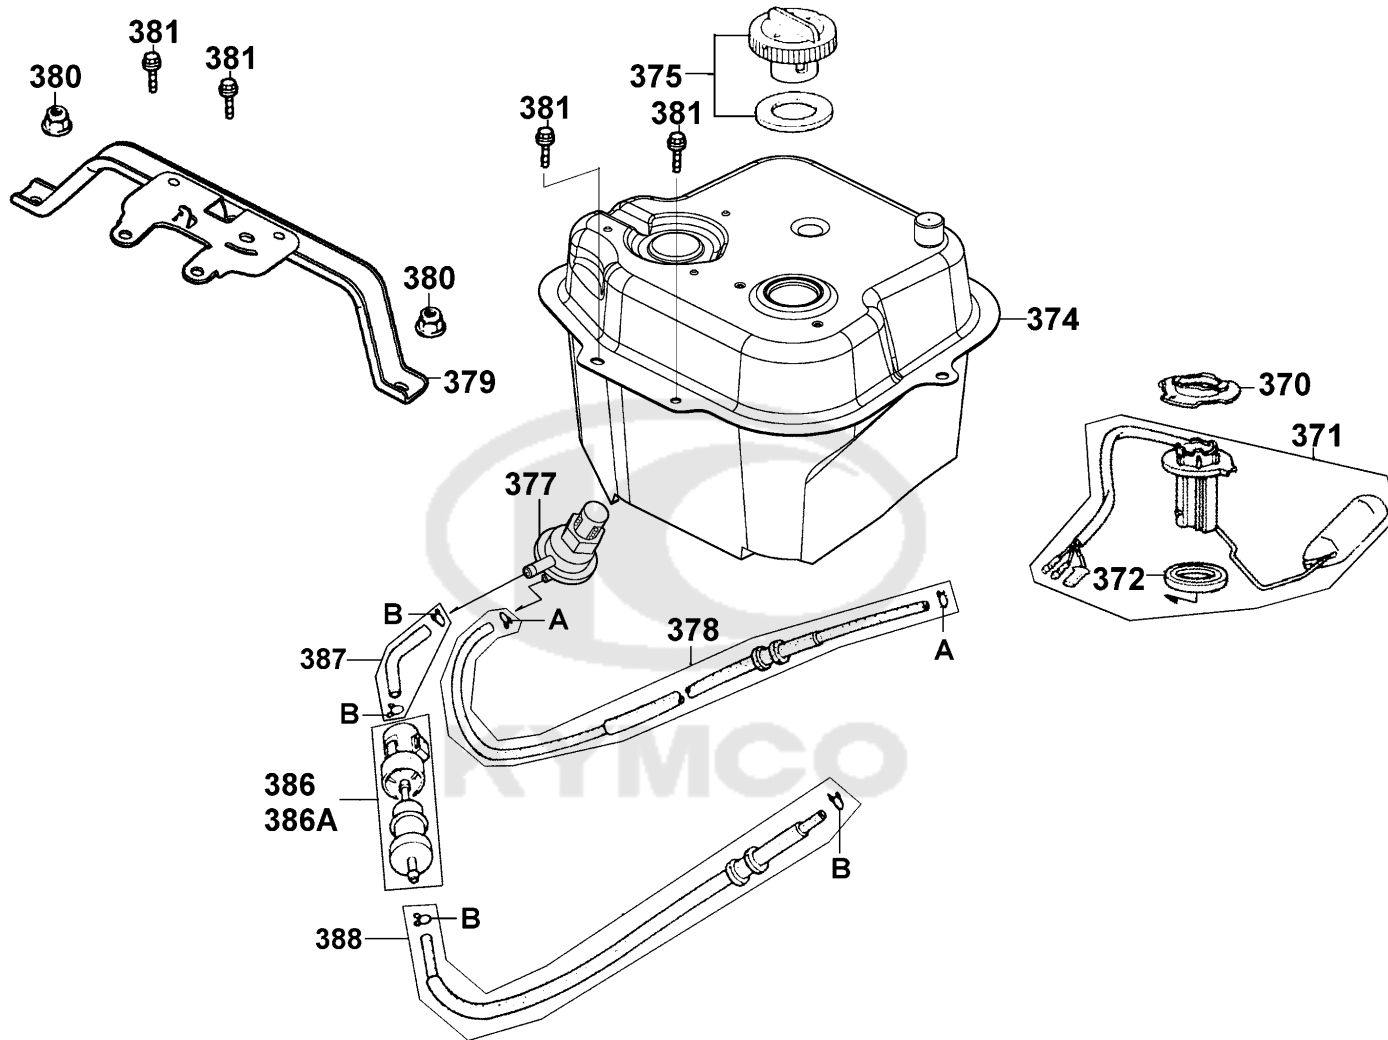

F10

Fuel Tank

Sales mark 記号	Ref no 参照用番号	Part no パーツ番号	Description 部品名	Reg description 部品名	Regd no 必要個数	Ref Price 希望小売価格(税抜)	F10
386		1691A-GFY6-90A	STRAINER ASSY FUEL	STRAINER ASSY FUEL	1	1010	
386A		1691A-GFY6-90B	STRAINER ASSY FUEL	STRAINER ASSY FUEL	1	1150	
377		16950-KKJ9-75A	AUTO COCK ASSY FUEL	AUTO COCK ASSY FUEL	1	2580	
374		17500-KEB7-E10	TANK COMP FUEL	TANK COMP FUEL	1	15210	
375		17620-GGS7-67A	CAP COMP FUEL FILLER	CAP COMP FUEL FILLER	1	1630	
372		37801-GGA7-701	PACKING BASE	PACKING BASE	1	130	
370		37802-GGA7-701	RET FUEL UNIT	RET FUEL UNIT	1	200	
371		3780A-KEB7-900	FUEL UNIT ASSY	FUEL UNIT ASSY	1	3240	
379		77230-KEB7-E00	STAY ASSY SEAT CATCH	STAY ASSY SEAT CATCH	1	2860	
380		94050-06080	NUT FLANGE 6MM	NUT FLANGE 6MM	2	60	
A		95002-02070	CLIP B7 TUBE	CLIP B7 TUBE	2	60	
B		95002-02080	CLIP B8 TUBE	CLIP B8 TUBE	4	60	
378		9500B-KEB7-E00	TUBE ASSY VACUUM	TUBE ASSY VACUUM	1	200	
387		9500C-KEB7-900	TUBE ASSY FUEL	TUBE ASSY FUEL	1	200	
388		9500E-KEB7-900	TUBE ASSY FUEL	TUBE ASSY FUEL	1	230	
381		95701-06012-06	BOLT FLANGE 6*22 (K)	BOLT FLANGE 6*22 (K)	1	60