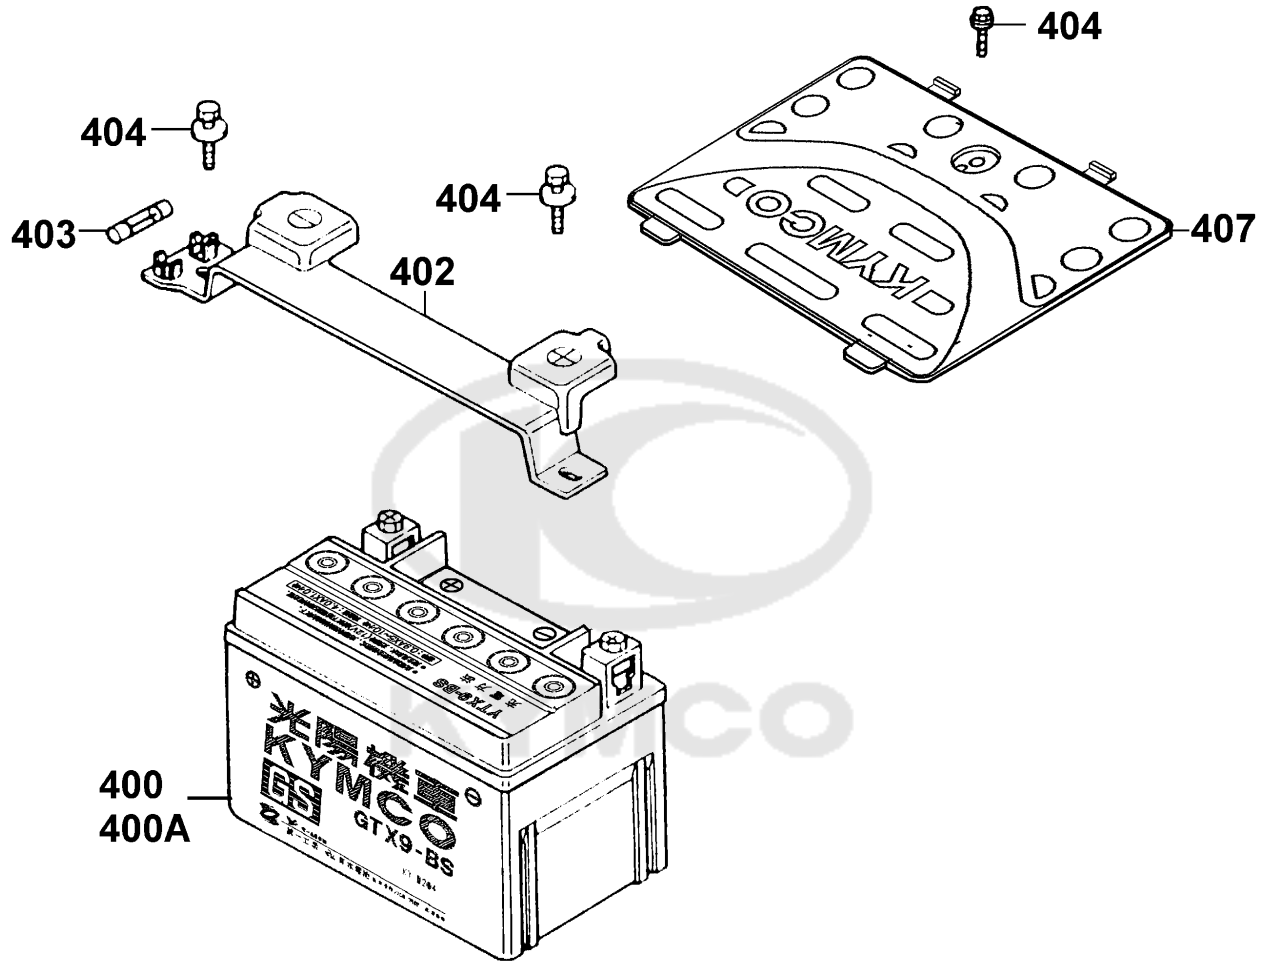

**	360	77200-KEB7-E00	SEAT COMP	SEAT COMP	1	10580	
	362	89010-KNBN-900	TOOL SET	TOOL SET	1	1080	
	361	94050-06080	NUT FLANGE 6MM	NUT FLANGE 6MM	2	60	

F10

Fuel Tank

Sales mark 記号	Ref no 参照用番号	Part no パーツ番号	Description 部品名	Reg description 部品名	Regd no 必要個数	Ref Price 希望小売価格(税抜)	F10
386		1691A-GFY6-90A	STRAINER ASSY FUEL	STRAINER ASSY FUEL	1	1010	
386A		1691A-GFY6-90B	STRAINER ASSY FUEL	STRAINER ASSY FUEL	1	1150	
377		16950-KKJ9-75A	AUTO COCK ASSY FUEL	AUTO COCK ASSY FUEL	1	2580	
374		17500-KEB7-E10	TANK COMP FUEL	TANK COMP FUEL	1	15210	
375		17620-GGS7-67A	CAP COMP FUEL FILLER	CAP COMP FUEL FILLER	1	1630	
372		37801-GGA7-701	PACKING BASE	PACKING BASE	1	130	
370		37802-GGA7-701	RET FUEL UNIT	RET FUEL UNIT	1	200	
371		3780A-KEB7-900	FUEL UNIT ASSY	FUEL UNIT ASSY	1	3240	
379		77230-KEB7-E00	STAY ASSY SEAT CATCH	STAY ASSY SEAT CATCH	1	2860	
380		94050-06080	NUT FLANGE 6MM	NUT FLANGE 6MM	2	60	
A		95002-02070	CLIP B7 TUBE	CLIP B7 TUBE	2	60	
B		95002-02080	CLIP B8 TUBE	CLIP B8 TUBE	4	60	
378		9500B-KEB7-E00	TUBE ASSY VACUUM	TUBE ASSY VACUUM	1	200	
387		9500C-KEB7-900	TUBE ASSY FUEL	TUBE ASSY FUEL	1	200	
388		9500E-KEB7-900	TUBE ASSY FUEL	TUBE ASSY FUEL	1	230	
381		95701-06012-06	BOLT FLANGE 6*22 (K)	BOLT FLANGE 6*22 (K)	1	60	