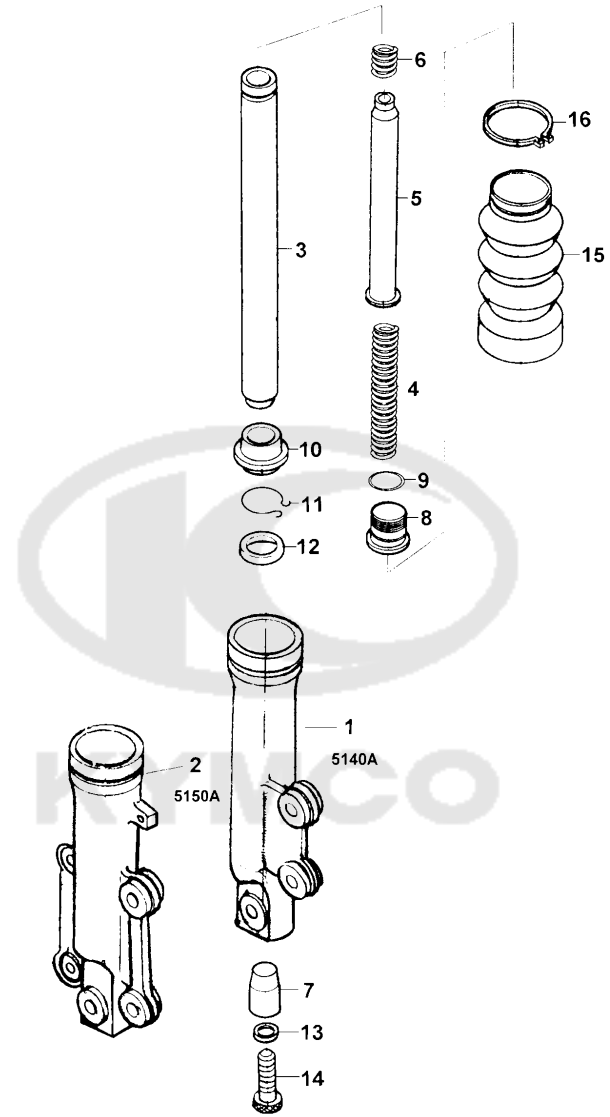

Separated Parts Of Fr Fork

Sales mark 記号	Ref no 参照用番号	Part no パーツ番号	Description 部品名	Reg description 部品名	Regd no 必要個数	Ref Price 希望小売価格(税抜)	F22
	10	31009-3L30-710	DUST SEAL	DUST SEAL	2	490	
	4	51401-KEB7-900	SPRING	SPRING	2	490	
	3	51410-KEB7-900	FORK PIPE COMP	FORK PIPE COMP	2	5100	
	15	51411-KEB7-900	BOOT	BOOT	2	960	
	6	51412-KEB7-900	REBOUND SPRING	REBOUND SPRING	2	130	
	16	51413-KEBE-E00	BOOT BAND	BOOT BAND	2	130	
**	1	51420-KEB7-E00	BOTTOM CASE R	BOTTOM CASE R	1	7350	
	5	51429-KEB7-900	PIPE SEAT COMP	PIPE SEAT COMP	2	770	
	7	51432-KGM7-911	OIL LOCK PIECE	OIL LOCK PIECE	2	200	
**	2	51520-KEB7-E00	BOTTOM CASE L	BOTTOM CASE L	1	7350	
	14	90116-3C83-72A	BOLT	BOLT	2	60	
	13	90554-2C83-001	PACKING	PACKING	2	60	
	11	90601-3D54-001	RING OIL-SEAL STOPPER	RING OIL-SEAL STOPPER	2	60	
	12	91255-4F46-014	OIL SEAL	OIL SEAL	2	270	
	8	94605-KEBE-900	FORK BOLT	FORK BOLT	2	830	
	9	94608-30000	O-RING	O-RING	2	60