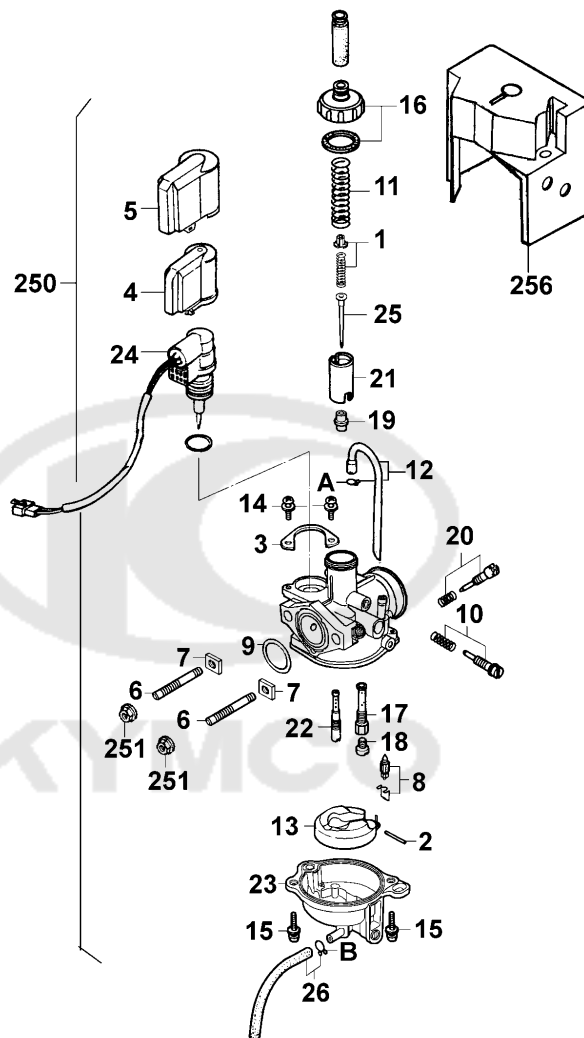

Sales mark 記号	Ref no 参照用番号	Part no パーツ番号	Description 部品名	Reg description 部品名	Regd no 必要個数	Ref Price 希望小売価格(税抜)	E11
22		1001-GW3H-0351	SLOW JET	SLOW JET	1	1010	
19		1010-KBNH-9200	NEEDLE JET	NEEDLE JET	1	3030	
17		1011-GB1H-9010	NEEDLE JET HOLDER	NEEDLE JET HOLDER	1	700	
21		1020-GW3H-9300	THROTTLE VALVE	THROTTLE VALVE	1	6330	
25		102D-KBNH-9300	JET NEEDLE COMP	JET NEEDLE COMP	1	770	
16		103J-095H-9910-SB0	TOP SET	TOP SET	1	2060	
13		105B-KBNH-9000	FLOAT COMP	FLOAT COMP	1	3810	
11		1300-GW3H-9800-K	SPG COMPR	SPG COMPR	1	130	
250		1610K-KEB8-902	CARBURETOR ASSY	CARBURETOR ASSY	1	45750	
2		16152-KG8-9010-M1	ARM PIN	ARM PIN	1	110	
256		16620-KEB7-E00	CAP CARBURETOR	CAP CARBURETOR	1	580	
3		1703-GJ2H-0040	SET PLATE	SET PLATE	1	110	
4		1738-GJ2H-0040	HOLDER CAP	HOLDER CAP	1	200	
12		1785-KBNH-9000-SB0	TUBE SET (A.V)	TUBE SET (A.V)	1	330	
9		1787-KG8H-9010	O-RING	O-RING	1	110	
7		1793-144H-9900	HEX NUT	HEX NUT	2	110	
6		1799-KBNH-9000	STUD BOLT	STUD BOLT	2	330	
24		4000-078-0000	AUTO BYSTARTER SET	AUTO BYSTARTER SET	1	10650	
14		93892-04008-16	SCREW WASHER 4*8	SCREW WASHER 4*8	1	200	
15		93892-04014-18-3	SCREW WASHER 4*14	SCREW WASHER 4*14	1	60