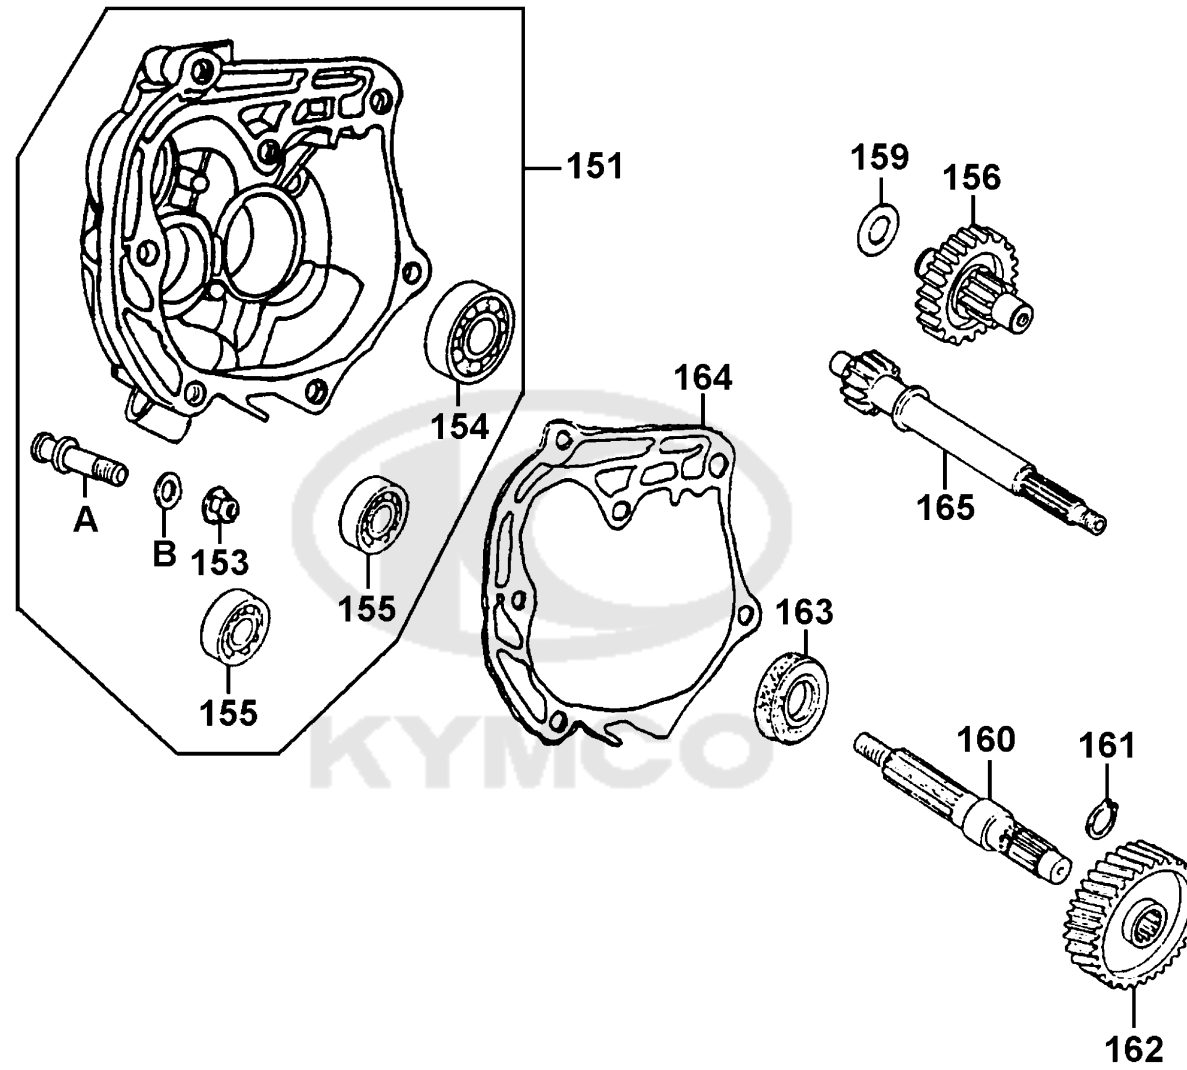

Sales mark 記号	Ref no 参照用番号	Part no パーツ番号	Description 部品名	Reg description 部品名	Regd no 必要個数	Ref Price 希望小売価格(税抜)
A		11203-KHG8-301	PIN BRAKE SHOE ANCHOR	PIN BRAKE SHOE ANCHOR	1	300
151		21200-KDLD-305	CASE ASSY MISSION	CASE ASSY MISSION	1	15210
164		21395-LBD3-900	GASKET MISSION CASE @A	GASKET MISSION CASE @A	2	520
165		23411-KNBN-921	SHAFT DRIVE	SHAFT DRIVE	1	6760
156		23420-KNBN-901	SHAFT COMP COUNTER	SHAFT COMP COUNTER	1	7610
160		23431-KDLD-901	SHAFT FINAL	SHAFT FINAL	1	4570
162		23432-KNBN-901	GEAR FINAL	GEAR FINAL	1	4570
153		90309-KLF0-004	NUT FLANGE 8MM	NUT FLANGE 8MM	1	60
159		90429-KNBN-901	WASHER SIDE 12MM	WASHER SIDE 12MM	1	350
155		91004-KBN2-90A	BRG BALL RADIAL 6201	BRG BALL RADIAL 6201	2	2100
154		91009-GLE0-004	BRG BALL RADIAL 6004 UU	BRG BALL RADIAL 6004 UU	1	1300
163		91255-GLE0-006	OIL SEAL 27*42*7	OIL SEAL 27*42*7	1	60
B		91301-0C53-001	O RING 7.5*1.5	O RING 7.5*1.5	1	60
161		94510-20000	CIR CLIP EX 20	CIR CLIP EX 20	1	60

E08