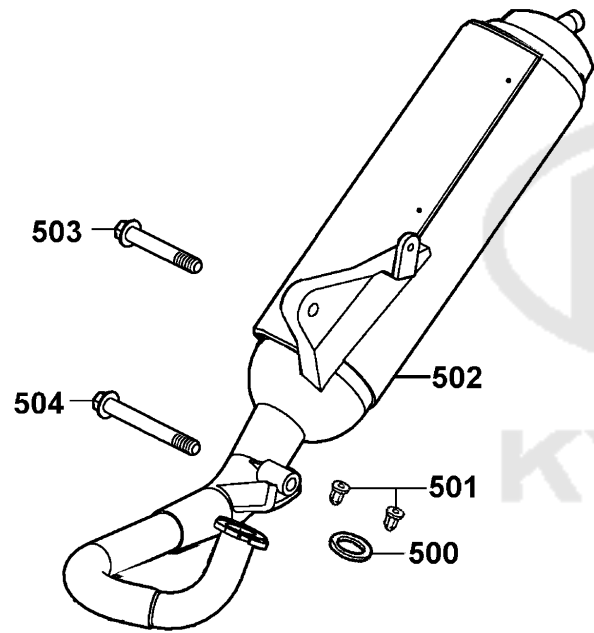

F15

Exhaust Muffler