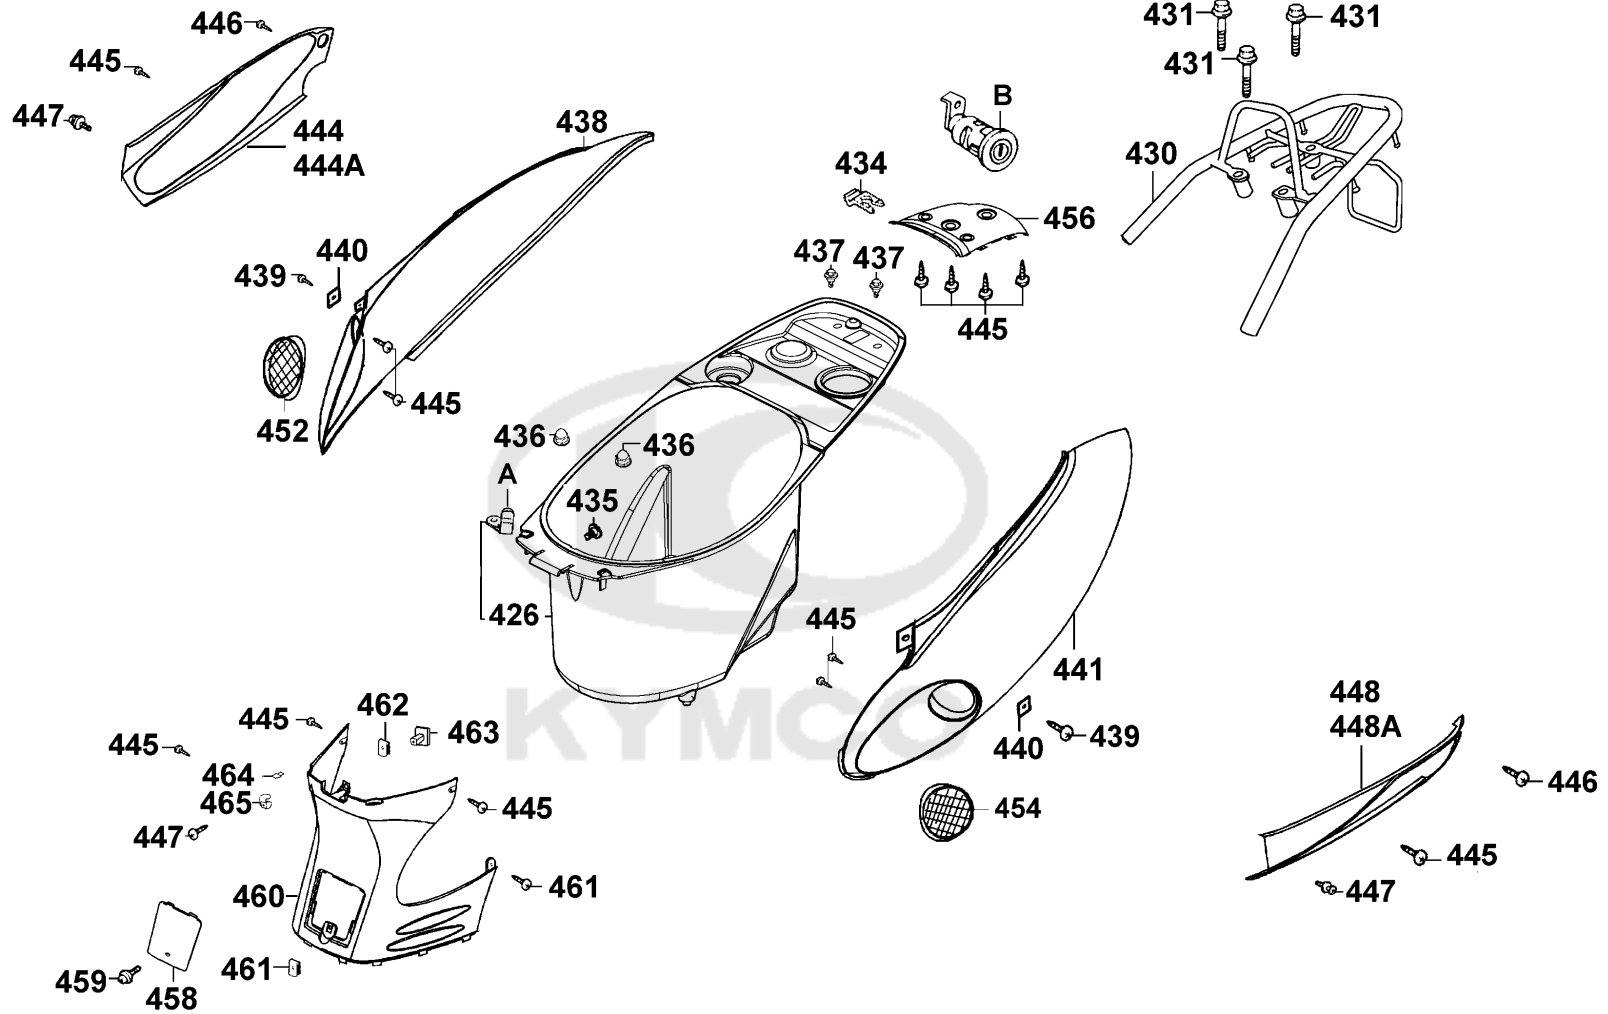

Sales mark 記号	Ref no 参照用番号	Part no パーツ番号	Description 部品名	Reg description 部品名	Regd no 必要個数	Ref Price 希望小売価格(税抜)
418		15772-5A51-001	CLIP BREATHER TUBE	CLIP BREATHER TUBE	1	160
411		17502-1G87-001	OIL STRAINER	OIL STRAINER	1	300
415		35410-KEB7-900	SW COMP OIL LEVEL	SW COMP OIL LEVEL	1	4740
410		55100-KEB7-900	TANK OIL	TANK OIL	1	2490
419		55102-1F66-001	JOINT OIL TUBE	JOINT OIL TUBE	1	160
412		55106-KEB7-900	CAP ASSY OIL	CAP ASSY OIL	1	330
413		55121-KEB7-900	RUBBER OIL GUIDE	RUBBER OIL GUIDE	1	230
A		55123-KNBN-901	TUBE 5.3 OIL	TUBE 5.3 OIL	1	420
417		55200-KKD6-E00	TUBE ASSY OIL	TUBE ASSY OIL	1	1060
421		55201-GHC8-001	JOINT OIL STRN	JOINT OIL STRN	1	140
416		90302-GFY6-901	BOLT WASH 5*12 **(1) C.V.	BOLT WASH 5*12 **(1) C.V.	2	60
B		95002-02100	CLIP B15 TUBE	CLIP B15 TUBE	2	60
420		95002-50000	CLIP C9 TUBE	CLIP C9 TUBE	1	60

F12