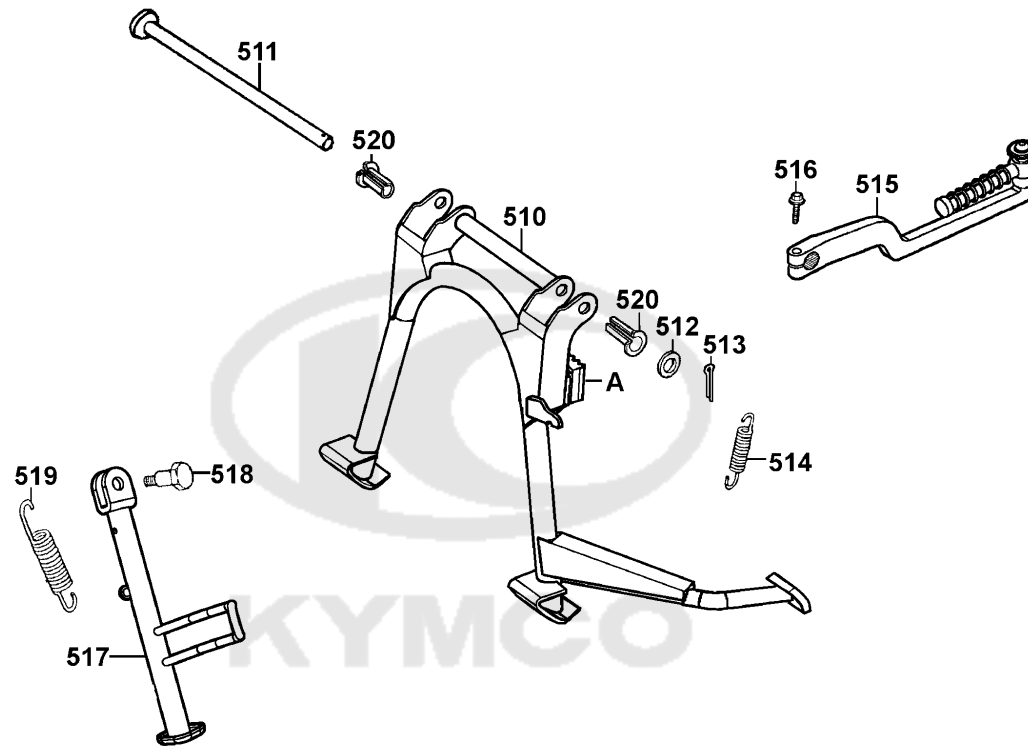

Sales mark 記号	Ref no 参照用番号	Part no パーツ番号	Description 部品名	Reg description 部品名	Regd no 必要個数	Ref Price 希望小売価格(税抜)
	515	28300-KNBN-901	ARM ASSY KICK STARTER	ARM ASSY KICK STARTER	1	2030
	511	50503-KEB7-900	SHAFT MAIN STAND	SHAFT MAIN STAND	1	890
	A	50505-KEBE-900	STOPPER RUBBER	STOPPER RUBBER	1	180
	510	5050A-KEB8-900	STAND ASSY MAIN	STAND ASSY MAIN	1	6850
	520	50527-KED5-900	BUSH OILES	BUSH OILES	2	350
	517	50530-KEB7-900	BAR SIDE STAND	BAR SIDE STAND	1	1060
	518	90108-GFY6-901	SCREW SIDE STAND PIVOT	SCREW SIDE STAND PIVOT	1	130
	512	94101-08600	WASHER PLAIN 6.5*18*105	WASHER PLAIN 6.5*18*105	1	200
	513	94251-08400	PIN LOCK 8MM	PIN LOCK 8MM	1	160
	514	95014-71202	SPG B MAIN STAND	SPG B MAIN STAND	1	200
	519	95014-72204	SPG B1 SIDE STAND	SPG B1 SIDE STAND	1	300
	516	95701-06022-06	BOLT FLANGE 6*22	BOLT FLANGE 6*22	1	60

F16