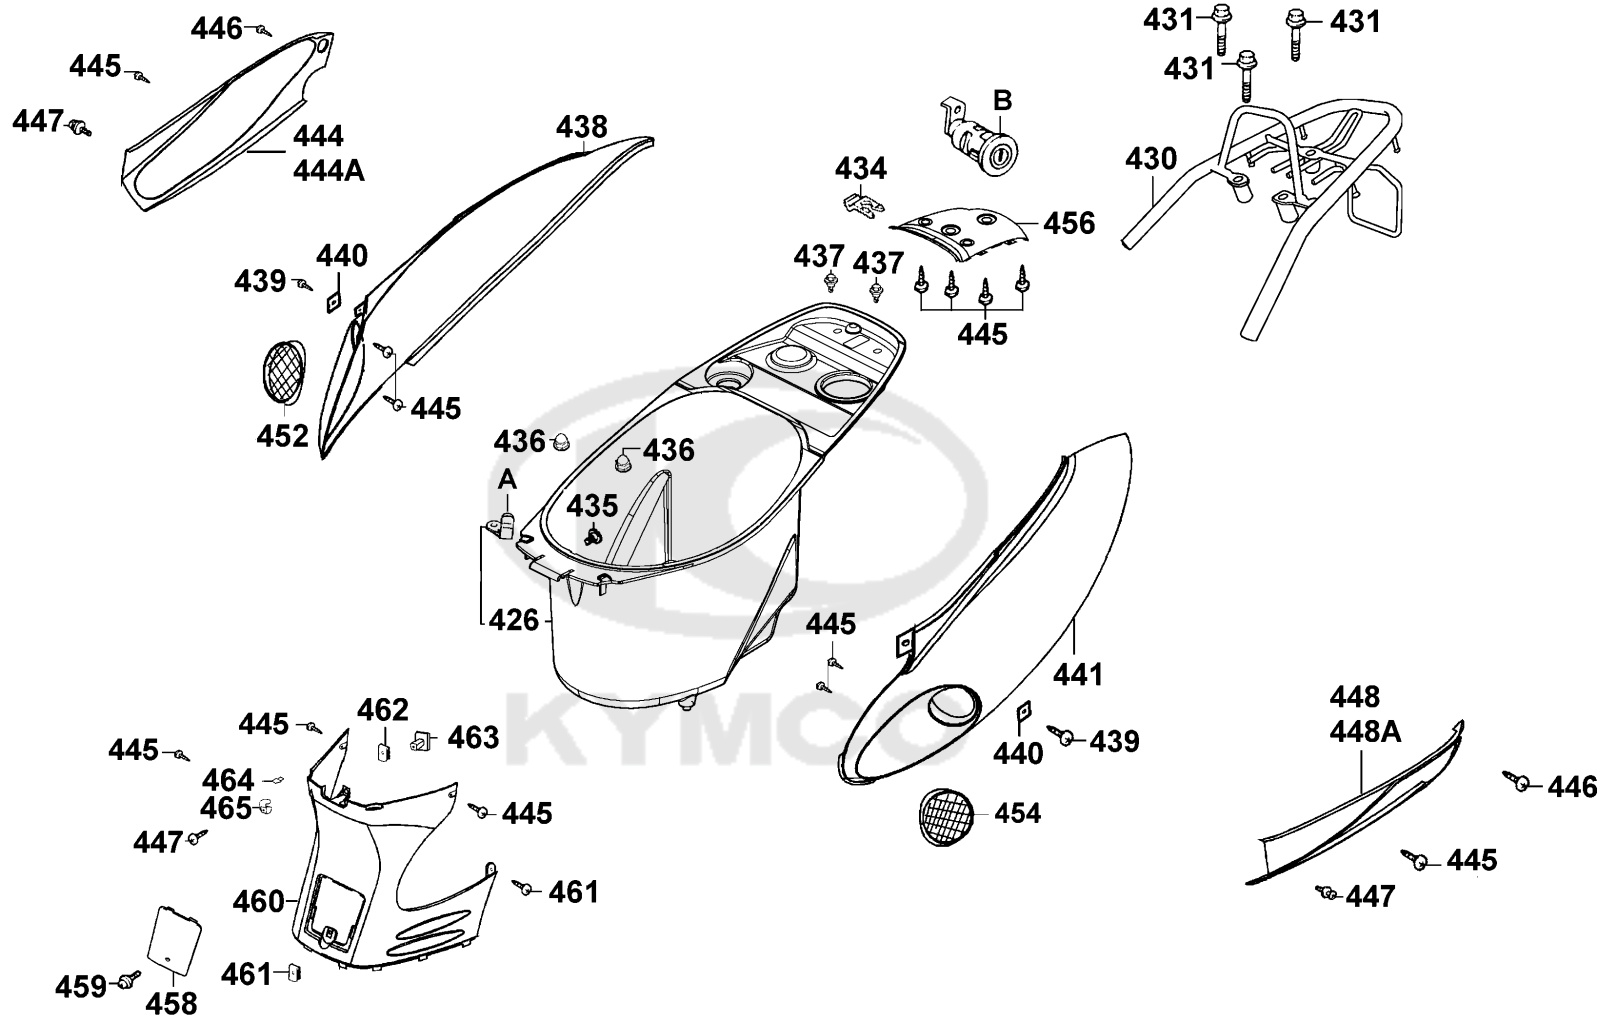

Sales mark 記号	Ref no 参照用番号	Part no パーツ番号	Description 部品名	Reg description 部品名	Regd no 必要個数	Ref Price 希望小売価格(税抜)
	434	75581-GHN8-921	SET SPG LOCK KEY	SET SPG LOCK KEY	1	200
A		77106-KEB7-900	HOOK HELMENT	HOOK HELMENT	1	300
B		77225-KEB7-315-M2	LOCK SET SEAT	LOCK SET SEAT	1	960
**	430	7730A-KEB7-E00	CARRIER ASSY	CARRIER ASSY	1	6850
**	460	80151-KEB7-900	COVER CENTER	COVER CENTER	1	5720
**	458	80153-KEB7-900	COVER PLUG MAINT	COVER PLUG MAINT	1	300
	464	81133-KGBG-900	STOPPER LUGGAGE	STOPPER LUGGAGE	1	110
	465	81134-KGBG-900	HOOK LUGGAGE	HOOK LUGGAGE	1	200
	463	81135-KGBG-900	STAY LUGGAGE HOOK	STAY LUGGAGE HOOK	1	200
	426	81260-KEB7-E00	BOX ASSY LUGGAGE	BOX ASSY LUGGAGE	1	5330
**	438	83500-KEB8-315	COVER SET R BODY **3150-IT-NH045P	COVER SET R BODY **3150-IT-NH045P	1	8580
**	452	83501-KEB7-900	GRILL R BODY COVER	GRILL R BODY COVER	1	200
**	444A	83520-KEB7-305	COVER SET R SKIRT **3050-GM-NH045E	COVER SET R SKIRT **3050-GM-NH045E	1	4760
**	441	83600-KEB8-315	COVER SET L BODY **3150-IT-NH045P	COVER SET L BODY **3150-IT-NH045P	1	8580
**	454	83601-KEB7-900	GRILL L BODY COVER	GRILL L BODY COVER	1	300
**	448A	83620-KEB7-305	COVER SET L SKIRT	COVER SET L SKIRT	1	4760
**	456	83750-KEB7-900	COVER RR CENTER	COVER RR CENTER	1	1720
	447	90110-KEB7-900	SCREW SPECIAL 6*14	SCREW SPECIAL 6*14	1	130
	437	90111-KFW6-001	BOLT FLANGE 6MM	BOLT FLANGE 6MM	2	60
	436	90215-GLM0-910	NUT CAP 6MM	NUT CAP 6MM	2	160

F13